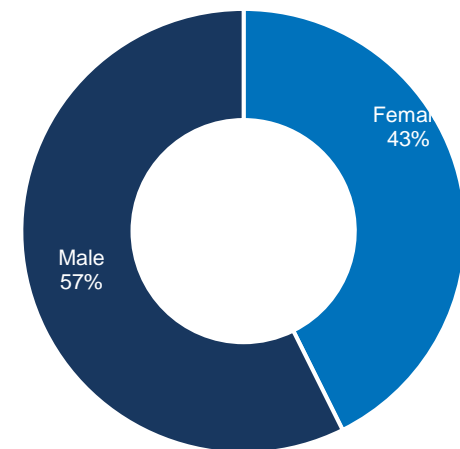

This infographic provides a weekly update on UNHCR-assisted Afghan nationals returning from Pakistan, Iran and other countries. It details both voluntary repatriation as well as other returns. It categorizes the total numbers of returns by age, gender and documentation type, offering a clear demographic snapshot. Additionally, the infographic traces the flow of returnees from January to present, highlighting trends and changes over time. This visual representation serves as a vital tool for understanding the dynamics of Afghan nationals return, aiding stakeholders in making informed decisions and assessments regarding their integration and support.

Key Figures for the Week of 29 December - 31 December 2024

68 UNHCR-assisted returns

- 36 Total VolRep returns (VRF)
- 32 Total Other returns (Non-VRF)
- 10 Daily average (VRF+ non-VRF) returns

Age and gender analysis of returnees

- 43% of returnees are female
- 42% of returnee households are female-headed
- 44% of returnees are below 18

Demographic Breakdown

Returnees by documentation type

Gender breakdown of returnees

Gender breakdown of returnees by return category