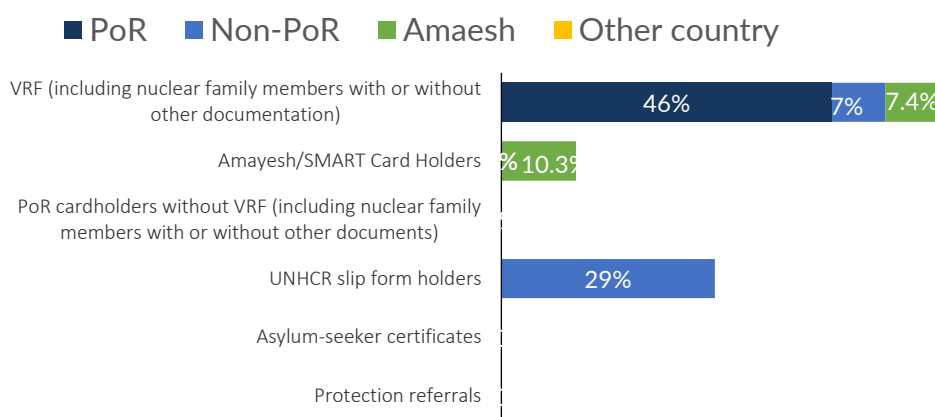

This infographic provides a weekly update on UNHCR-assisted Afghan nationals returning from Pakistan, Iran and other countries. It details both voluntary repatriation as well as other returns. It categorizes the total numbers of returns by age, gender and documentation type, offering a clear demographic snapshot. Additionally, the infographic traces the flow of returnees from January to present, highlighting trends and changes over time. This visual representation serves as a vital tool for understanding the dynamics of Afghan nationals return, aiding stakeholders in making informed decisions and assessments regarding their integration and support.

Key Figures for the Week of 29 December - 31 December 2024

68 UNHCR-assisted returns

- 36 Total VolRep returns (VRF)
- 32 Total Other returns (Non-VRF)
- 10 Daily average (VRF+ non-VRF) returns

Age and gender analysis of returnees

- 43% of returnees are female
- 42% of returnee households are female-headed
- 44% of returnees are below 18

Demographic Breakdown

Returnees by documentation type