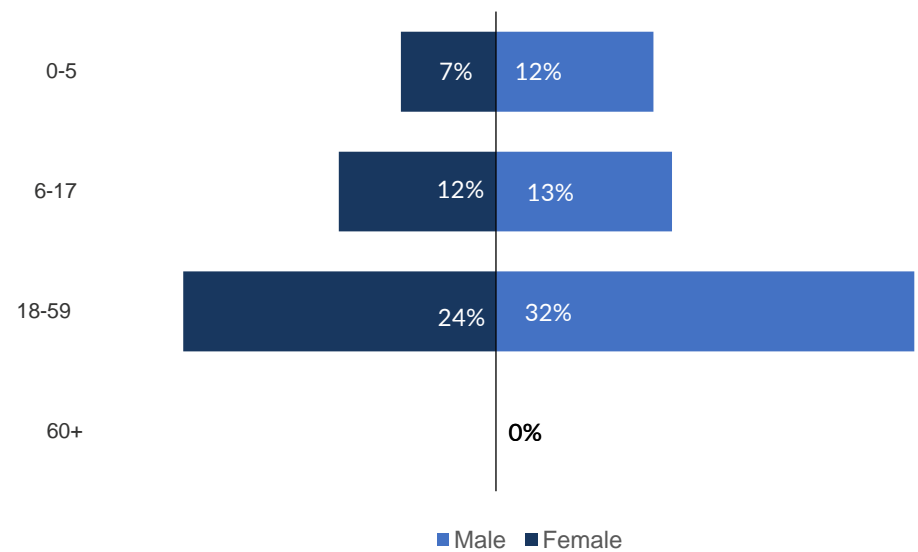

Age and gender breakdown of returnees