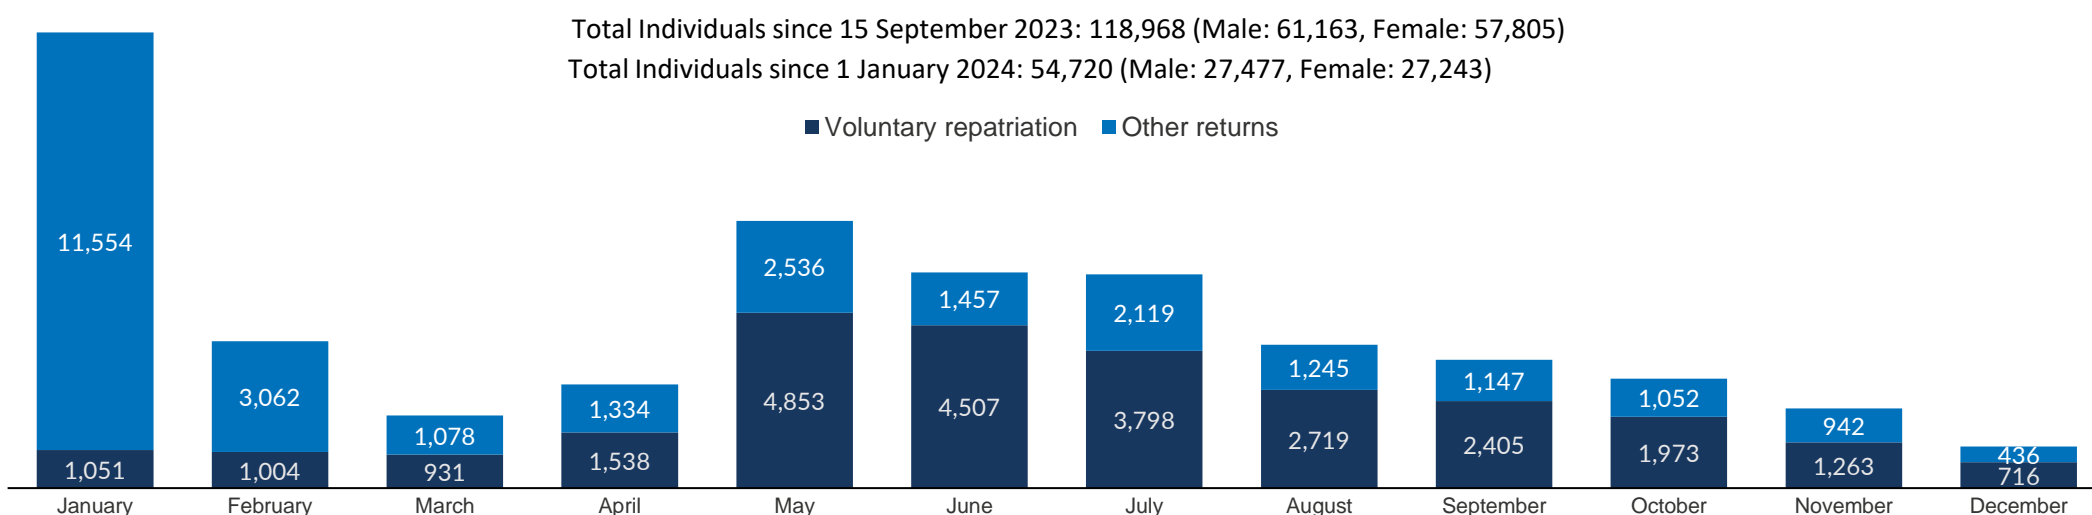

Year-to-date Return Trends