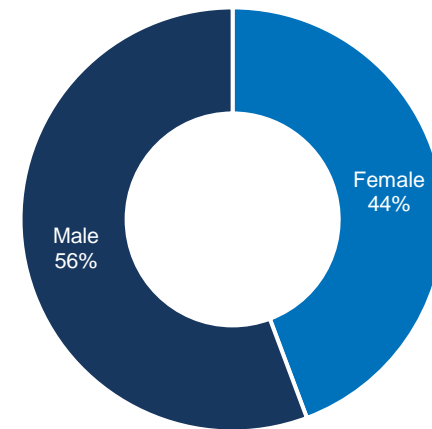

Gender breakdown of returnees

Gender breakdown of returnees by return category

Return category	Male	Female	Total
VRF (PoR cardholders)	49	39	88
VRF (Amaesh cardholders)	9	10	19
VRF (Gorizah)	2	1	3
VRF (Other country)	-	-	-
POR cardholders (inc. family members with or without other documents)	-	-	-
Amayesh/SMART Card Holders	4	1	5
Refugee Card (Gorizah)	9	4	13
Slip holders	52	40	92
Undocumented member of VRF family	7	10	17
Asylum seeker certificate holder	-	-	-
Protection referral	-	-	-
Grand Total	132	105	237