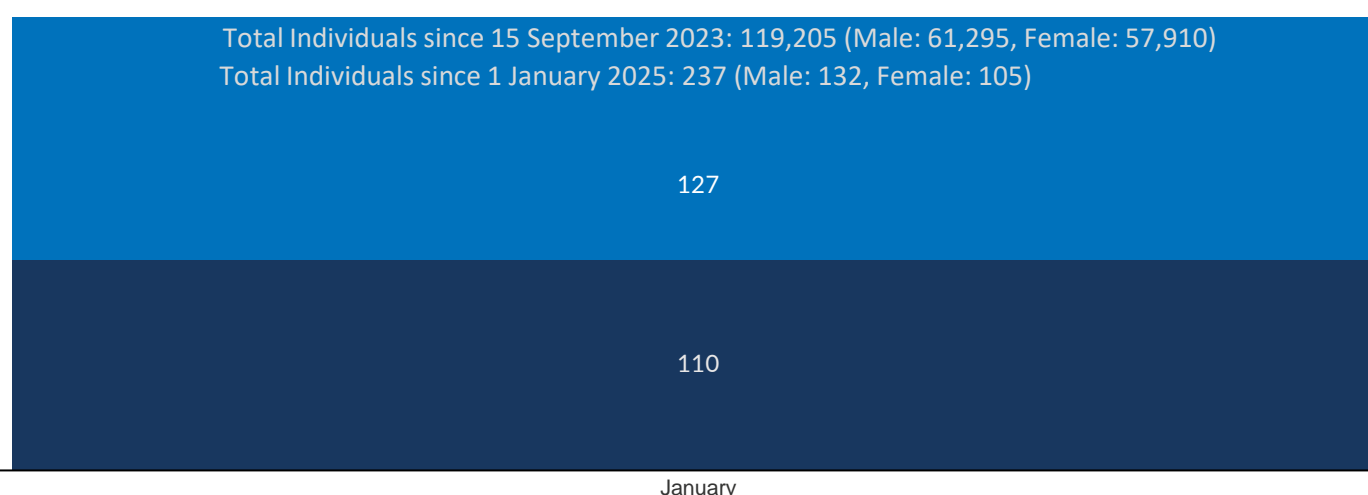

This infographic provides a weekly update on UNHCR-assisted Afghan nationals returning from Pakistan, Iran, Tajikistan and other countries. It details both voluntary repatriation as well as other returns. It categorizes the total numbers of returns by age, gender and documentation type, offering a clear demographic snapshot. Additionally, the infographic traces the flow of returnees from January to present, highlighting trends and changes over time. This visual representation serves as a vital tool for understanding the dynamics of Afghan nationals return, aiding stakeholders in making informed decisions and assessments regarding their integration and support.

Gender breakdown of returnees

Gender breakdown of returnees by return category

| Return category | Male | Female | Total |
|---|------------|------------|------------|
| VRF (PoR cardholders) | 49 | 39 | 88 |
| VRF (Amaesh cardholders) | 9 | 10 | 19 |
| VRF (Gorizah) | 2 | 1 | 3 |
| VRF (Other country) | - | - | - |
| POR cardholders (inc. family members with or without other documents) | - | - | - |
| Amayesh/SMART Card Holders | 4 | 1 | 5 |
| Refugee Card (Gorizah) | 9 | 4 | 13 |
| Slip holders | 52 | 40 | 92 |
| Undocumented member of VRF family | 7 | 10 | 17 |
| Asylum seeker certificate holder | - | - | - |
| Protection referral | - | - | - |
| Grand Total | 132 | 105 | 237 |

Age and gender breakdown of returnees

Year-to-date Return Trends

■ Voluntary repatriation ■ Other returns

Total Individuals since 15 September 2023: 119,205 (Male: 61,295, Female: 57,910)
 Total Individuals since 1 January 2025: 237 (Male: 132, Female: 105)