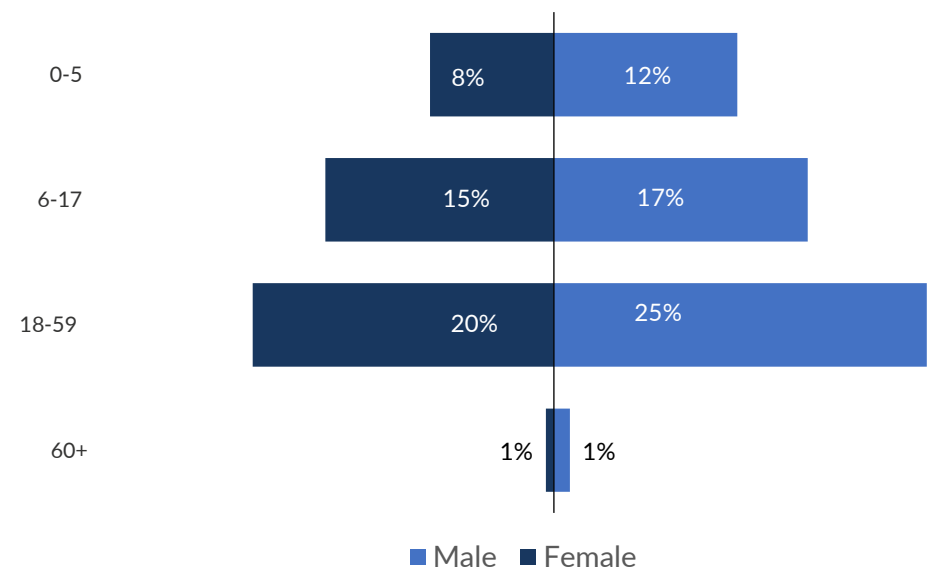

This infographic provides a weekly update on UNHCR-assisted Afghan nationals returning from Pakistan, Iran, Tajikistan and other countries. It details both voluntary repatriation as well as other returns. It categorizes the total numbers of returns by age, gender and documentation type, offering a clear demographic snapshot. Additionally, the infographic traces the flow of returnees from January to present, highlighting trends and changes over time. This visual representation serves as a vital tool for understanding the dynamics of Afghan nationals return, aiding stakeholders in making informed decisions and assessments regarding their integration and support.

Age and gender analysis of returnees

- **44%** of returnees are female
- **30%** of returnee households are female-headed
- **50%** of returnees are below 18

Demographic Breakdown

Returns by documentation type

Gender breakdown of returnees

Gender breakdown of returnees by return category

| Return category | Male | Female | Total |
|---|------------|------------|------------|
| VRF (PoR cardholders) | 49 | 39 | 88 |
| VRF (Amaesh cardholders) | 9 | 10 | 19 |
| VRF (Gorizah) | 2 | 1 | 3 |
| VRF (Other country) | - | - | - |
| POR cardholders (inc. family members with or without other documents) | - | - | - |
| Amayesh/SMART Card Holders | 4 | 1 | 5 |
| Refugee Card (Gorizah) | 9 | 4 | 13 |
| Slip holders | 52 | 40 | 92 |
| Undocumented member of VRF family | 7 | 10 | 17 |
| Asylum seeker certificate holder | - | - | - |
| Protection referral | - | - | - |
| Grand Total | 132 | 105 | 237 |

Age and gender breakdown of returnees

Year-to-date Return Trends

■ Voluntary repatriation ■ Other returns

Total Individuals since 15 September 2023: 119,205 (Male: 61,295, Female: 57,910)
 Total Individuals since 1 January 2025: 237 (Male: 132, Female: 105)