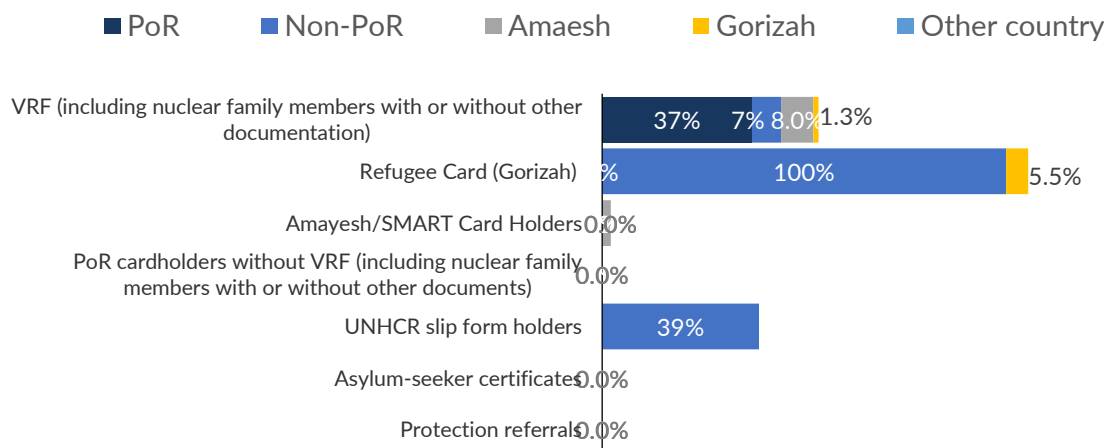

This infographic provides a weekly update on UNHCR-assisted Afghan nationals returning from Pakistan, Iran, Tajikistan and other countries. It details both voluntary repatriation as well as other returns. It categorizes the total numbers of returns by age, gender and documentation type, offering a clear demographic snapshot. Additionally, the infographic traces the flow of returnees from January to present, highlighting trends and changes over time. This visual representation serves as a vital tool for understanding the dynamics of Afghan nationals return, aiding stakeholders in making informed decisions and assessments regarding their integration and support.

Key Figures for the Week of 1 January- 11 January 2025

237 UNHCR-assisted returns

- **110** Total VolRep returns (VRF)
- **127** Total Other returns (Non-VRF)
- **34** Daily average (VRF+ non-VRF) returns

Age and gender analysis of returnees

- **44%** of returnees are female
- **30%** of returnee households are female-headed
- **50%** of returnees are below 18

Demographic Breakdown

Returns by documentation type