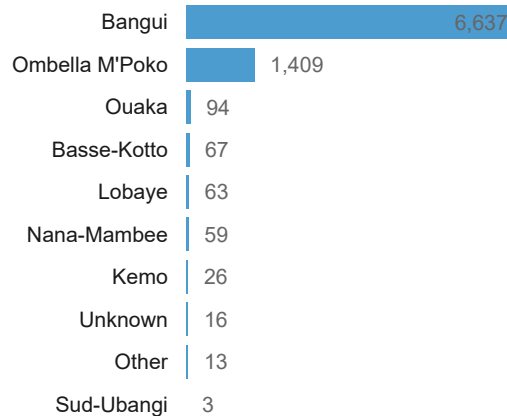

Repatriated since January 2024

Summary of Movements (Country of Asylum to Country of Repatriation)

Monthly trends for the last 12 months\*\*

Repatriation since 2019

TOP 5 Country of Repatriation

Central African Republic | 8,466 (71%)

Burundi | 1,745 (15%)

Rwanda | 1,333 (11%)

Democratic Republic of the Congo | 434 (4%)