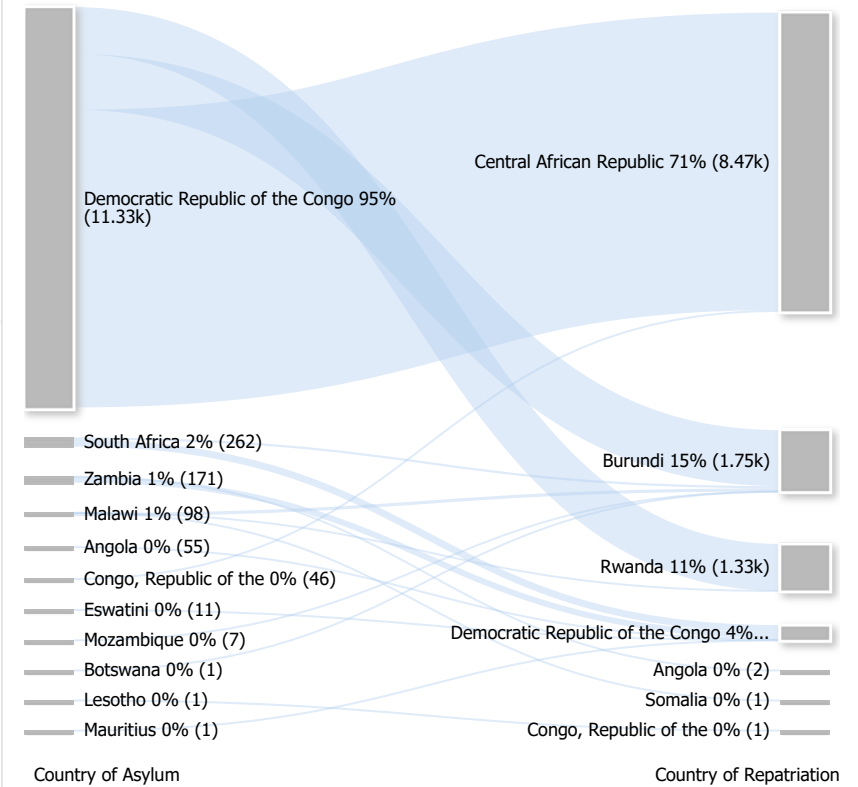

Repatriated since January 2024

Summary of Movements (Country of Asylum to Country of Repatriation)

Monthly trends for the last 12 months\*\*

Repatriation since 2019

TOP 5 Country of Repatriation

Central African Republic | 8,466 (71%)

Burundi | 1,745 (15%)

Rwanda | 1,333 (11%)

Democratic Republic of the Congo | 434 (4%)