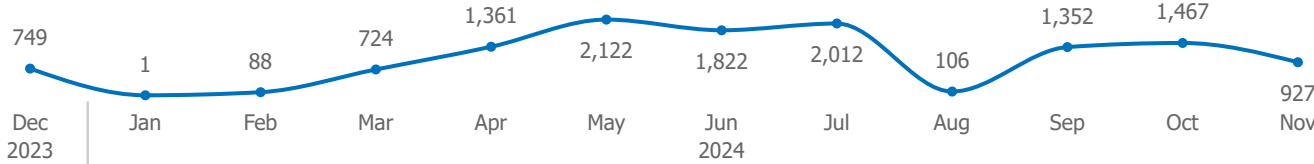

Repatriated since January 2024

Summary of Movements (Country of Asylum to Country of Repatriation)

Monthly trends for the last 12 months\*\*

Repatriation since 2019

TOP 5 Country of Repatriation

Central African Republic | 8,466 (71%)