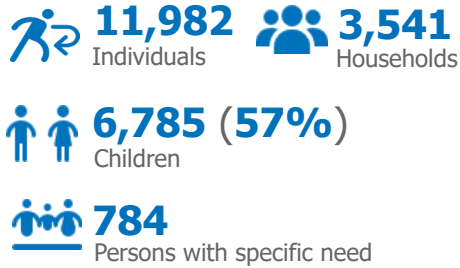

Repatriated since January 2024

Summary of Movements (Country of Asylum to Country of Repatriation)

Monthly trends for the last 12 months\*\*

Repatriation since 2019

TOP 5 Country of Repatriation

Central African Republic | 8,466 (71%)

Burundi | 1,745 (15%)

Rwanda | 1,333 (11%)

Democratic Republic of the Congo | 434 (4%)