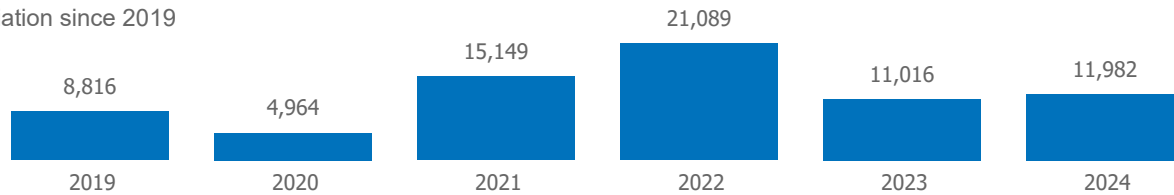

Repatriated since January 2024

Summary of Movements (Country of Asylum to Country of Repatriation)

Monthly trends for the last 12 months\*\*

Repatriation since 2019

TOP 5 Country of Repatriation

Central African Republic | 8,466 (71%)