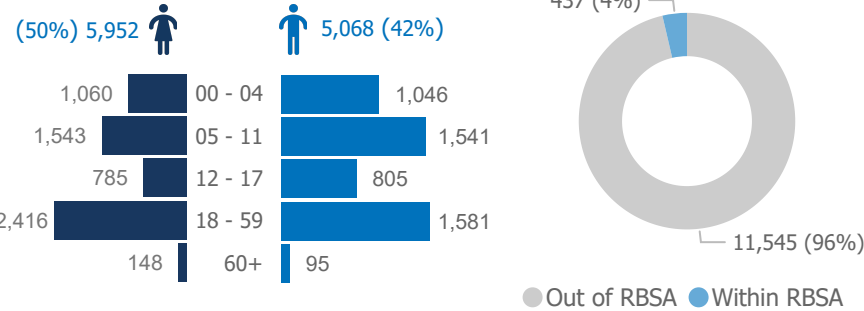

Repatriated since January 2024

Summary of Movements (Country of Asylum to Country of Repatriation)

Monthly trends for the last 12 months\*\*

Repatriation since 2019

TOP 5 Country of Repatriation

Central African Republic | 8,466 (71%)

Burundi | 1,745 (15%)

Rwanda | 1,333 (11%)

Democratic Republic of the Congo | 434 (4%)