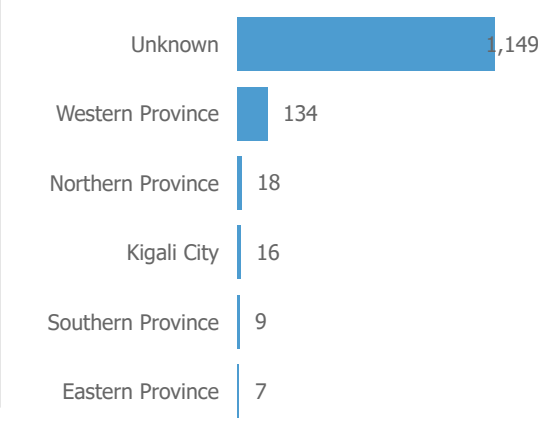

Repatriated since January 2024

Summary of Movements (Country of Asylum to Country of Repatriation)

Monthly trends for the last 12 months\*\*

Repatriation since 2019

TOP 5 Country of Repatriation

Central African Republic | 8,466 (71%)

Burundi | 1,745 (15%)

Rwanda | 1,333 (11%)

Democratic Republic of the Congo | 434 (4%)