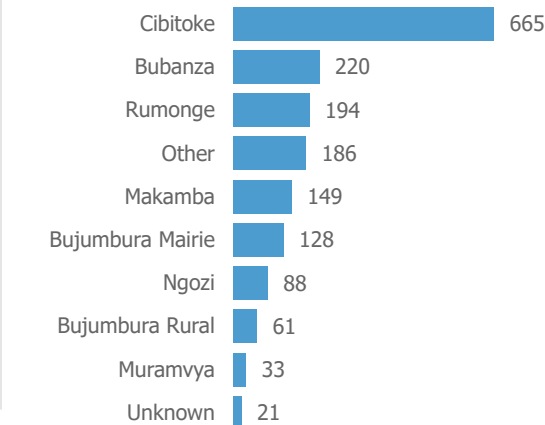

Repatriated since January 2024

Summary of Movements (Country of Asylum to Country of Repatriation)

Monthly trends for the last 12 months\*\*

Repatriation since 2019

TOP 5 Country of Repatriation

Central African Republic | 8,466 (71%)

Burundi | 1,745 (15%)

Rwanda | 1,333 (11%)

Democratic Republic of the Congo | 434 (4%)