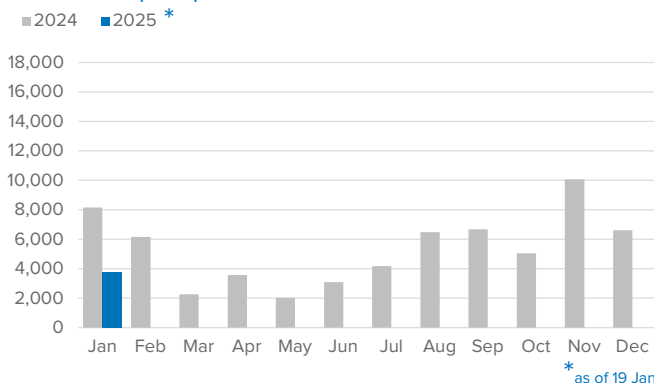

SPAIN Weekly snapshot - Week 3 (13 - 19 Jan 2025)

The charts below are based on figures from the Ministry of Interior and UNHCR estimates. All figures are provisional and subject to change

Refugees & migrants: sea and land arrivals in week 3¹

Arrivals in Spain

Western Mediterranean

Northwest African maritime (Canary Islands)

Arrivals in Spain during the last five weeks¹

Arrivals in Spain by route during the last six months²

Arrivals in Spain per month²