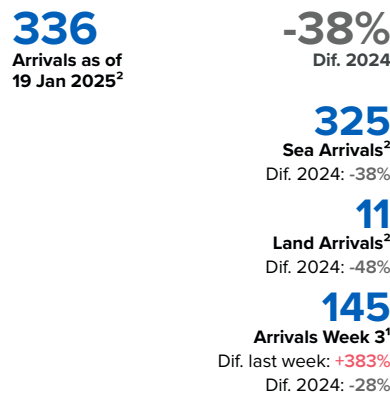

SPAIN Weekly snapshot - Week 3 (13 - 19 Jan 2025)

The charts below are based on figures from the Ministry of Interior and UNHCR estimates. All figures are provisional and subject to change

Refugees & migrants: sea and land arrivals in week 3¹

Arrivals in Spain

Western Mediterranean

Northwest African maritime (Canary Islands)

Arrivals in Spain during the last five weeks¹

Arrivals in Spain by route during the last six months²

Arrivals in Spain per month²