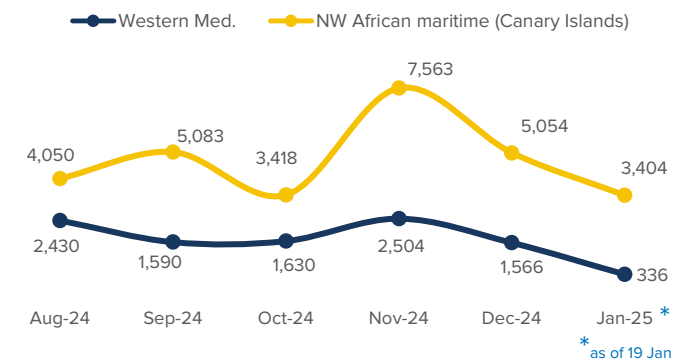

SPAIN Weekly snapshot - Week 3 (13 - 19 Jan 2025)

The charts below are based on figures from the Ministry of Interior and UNHCR estimates. All figures are provisional and subject to change

Refugees & migrants: sea and land arrivals in week 3¹

Arrivals in Spain

Western Mediterranean

Northwest African maritime (Canary Islands)

Arrivals in Spain during the last five weeks¹

Arrivals in Spain by route during the last six months²

Arrivals in Spain per month²