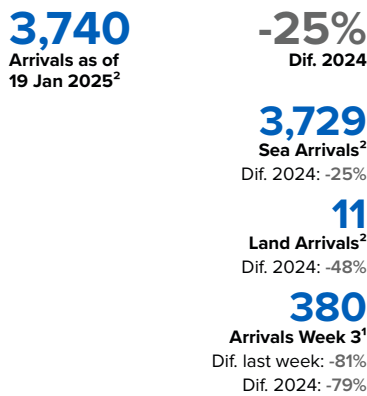

SPAIN Weekly snapshot - Week 3 (13 - 19 Jan 2025)

The charts below are based on figures from the Ministry of Interior and UNHCR estimates. All figures are provisional and subject to change

Refugees & migrants: sea and land arrivals in week 3¹

Arrivals in Spain

Western Mediterranean

Northwest African maritime (Canary Islands)

Arrivals in Spain during the last five weeks¹

Arrivals in Spain by route during the last six months²

Arrivals in Spain per month²