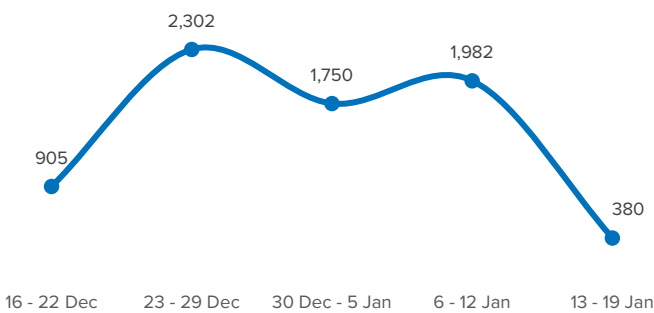

SPAIN Weekly snapshot - Week 3 (13 - 19 Jan 2025)

The charts below are based on figures from the Ministry of Interior and UNHCR estimates. All figures are provisional and subject to change

Refugees & migrants: sea and land arrivals in week 3¹

Arrivals in Spain

Western Mediterranean

Northwest African maritime (Canary Islands)

Arrivals in Spain during the last five weeks¹

Arrivals in Spain by route during the last six months²

Arrivals in Spain per month²