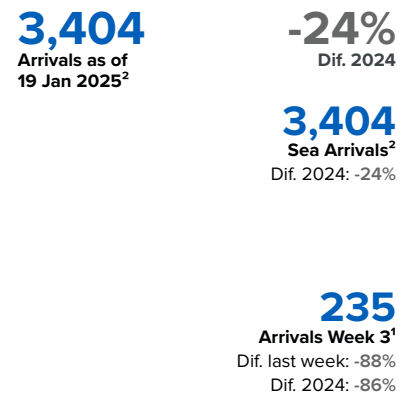

SPAIN Weekly snapshot - Week 3 (13 - 19 Jan 2025)

The charts below are based on figures from the Ministry of Interior and UNHCR estimates. All figures are provisional and subject to change

Refugees & migrants: sea and land arrivals in week 3¹

Arrivals in Spain

Western Mediterranean

Northwest African maritime (Canary Islands)

Arrivals in Spain during the last five weeks¹

Arrivals in Spain by route during the last six months²

Arrivals in Spain per month²