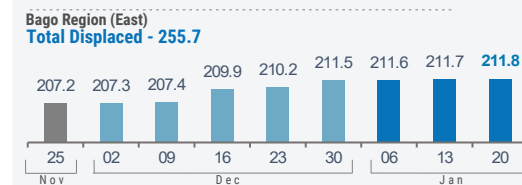

WEEKLY DISPLACEMENT FIGURES⁽²⁾

BY STATE/REGION (25 Nov - 20 Jan)

(thousands)