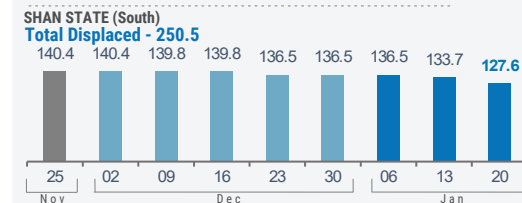

WEEKLY DISPLACEMENT FIGURES⁽²⁾

BY STATE/REGION (25 Nov - 20 Jan)

(thousands)