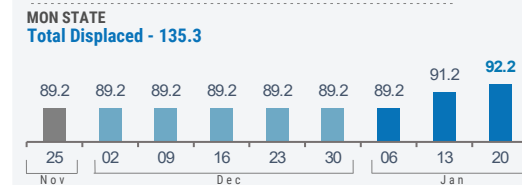

WEEKLY DISPLACEMENT FIGURES⁽²⁾

BY STATE/REGION (25 Nov - 20 Jan)

(thousands)