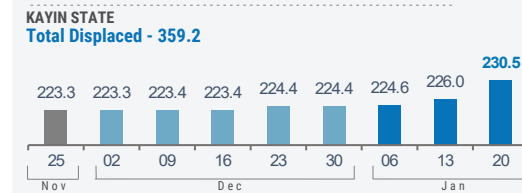

WEEKLY DISPLACEMENT FIGURES⁽²⁾

BY STATE/REGION (25 Nov - 20 Jan)

(thousands)