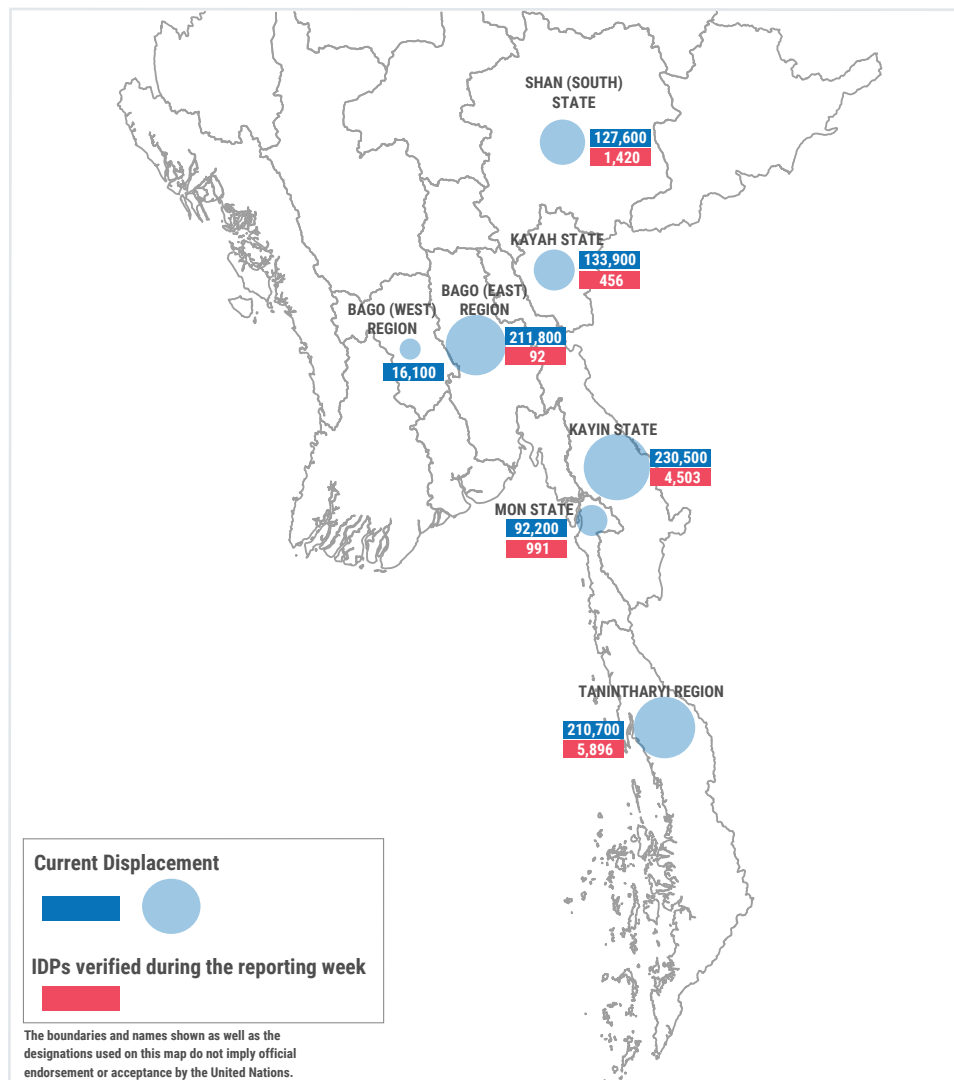

In Mon State, 991 people from Wei Paung in Ye Township were displaced within the same township due to intensified fighting, which included indiscriminate shelling.

In Kayin State, armed conflict in Hpapun Township caused significant displacement. A total of 4,482 people from Ka Taing Ti village were forced to move to Myaing Gyi Ngu in Hlaingbwe Township, while another 21 people from the same village were displaced to Kamarmaung Town.

In Kayah State, 456 people from Mine Bong in Hsihseng Township were secondarily displaced to Loikaw Township. In Tanintharyi Region, 262 people from Kyauk Ni Maw village in Launglon Township were displaced within the same township. Furthermore, 5,634 people from Pyin Hpyu Gyi in Thayetchaung Township fled their homes due to intensified fighting.

In Shan State (South), 750 people from Ywangan Township and 670 people from Hsihseng Township were newly displaced, relocating to Hsihseng Town and Ywangan Township. Meanwhile, there were notable returns reported in the region, with 4,963 people returning to Hsihseng Township.

1,022,800⁽¹⁾ People who are estimated to be displaced by conflict in SE Myanmar (as of 20-Jan-2025).
Source: UN in Myanmar

Total Displaced - 1,617.3⁽²⁾