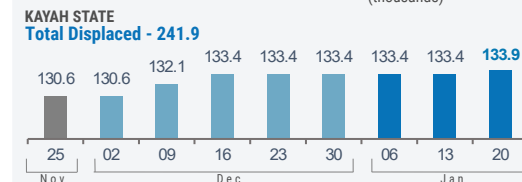

WEEKLY DISPLACEMENT FIGURES⁽²⁾

BY STATE/REGION (25 Nov - 20 Jan)

(thousands)