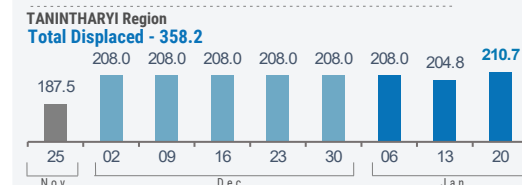

WEEKLY DISPLACEMENT FIGURES⁽²⁾

BY STATE/REGION (25 Nov - 20 Jan)

(thousands)