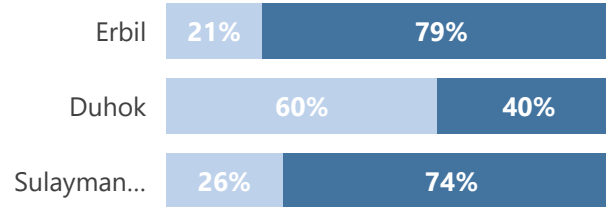

**Camp and Urban Population**

 ● Camp  
 ● Urban

 ● Camp  
 ● Urban

**Population Trend**

Governorate	Individuals	Household	% of Total
<b>Duhok</b>	<b>85,395</b>	<b>21,552</b>	<b>28.13%</b>
Akre Settlement	922	216	0.30%
Bardarash Camp	0		0.00%
Domiz Camp	28,434	6,159	9.37%
Domiz Camp 2	10,094	2,146	3.32%
Duhok Urban	34,409	10,481	11.33%
Gawilan Camp	11,536	2,550	3.80%
<b>Erbil</b>	<b>143,938</b>	<b>43,615</b>	<b>47.41%</b>
Basirma Camp	1,827	406	0.60%
Darashakran Camp	11,864	2,581	3.91%
Erbil Urban	113,505	36,797	37.39%
Kawergosk Camp	8,155	1,876	2.69%
Qushtapa Camp	8,587	1,955	2.83%
<b>Other</b>	<b>37,006</b>	<b>29,332</b>	<b>12.19%</b>
Other Urban Locations	37,006	29,332	12.19%
<b>Sulaymaniyah</b>	<b>37,272</b>	<b>12,084</b>	<b>12.28%</b>
Arbat Camp	9,556	2,232	3.15%
Sulaymaniyah Urban	27,716	9,852	9.13%