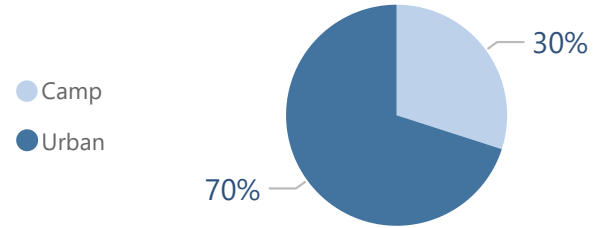

**Camp and Urban Population**

 ● Camp  
 ● Urban

 ● Camp  
 ● Urban

**Population Trend**

Governorate	Individuals	Household	% of Total
<b>Duhok</b>	<b>85,395</b>	<b>21,552</b>	<b>28.13%</b>
Akre Settlement	922	216	0.30%
Bardarash Camp	0		0.00%
Domiz Camp	28,434	6,159	9.37%
Domiz Camp 2	10,094	2,146	3.32%
Duhok Urban	34,409	10,481	11.33%
Gawilan Camp	11,536	2,550	3.80%
<b>Erbil</b>	<b>143,938</b>	<b>43,615</b>	<b>47.41%</b>
Basirma Camp	1,827	406	0.60%
Darashakran Camp	11,864	2,581	3.91%
Erbil Urban	113,505	36,797	37.39%
Kawergosk Camp	8,155	1,876	2.69%
Qushtapa Camp	8,587	1,955	2.83%
<b>Other</b>	<b>37,006</b>	<b>29,332</b>	<b>12.19%</b>
Other Urban Locations	37,006	29,332	12.19%
<b>Sulaymaniyah</b>	<b>37,272</b>	<b>12,084</b>	<b>12.28%</b>
Arbat Camp	9,556	2,232	3.15%
Sulaymaniyah Urban	27,716	9,852	9.13%