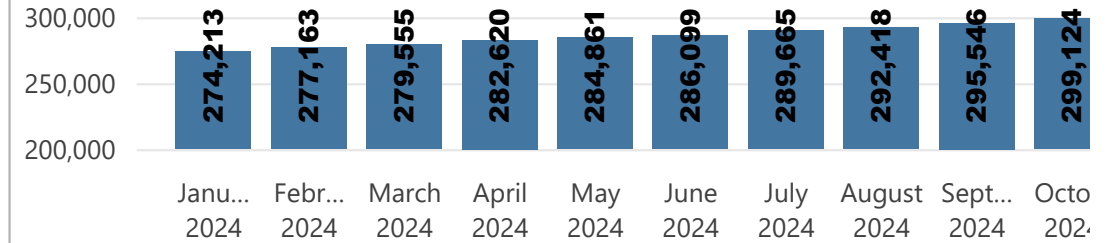

**Camp and Urban Population**

 ● Camp  
 ● Urban

 ● Camp  
 ● Urban

**Population Trend**

Governorate	Individuals	Household	% of Total
<b>Duhok</b>	<b>85,395</b>	<b>21,552</b>	<b>28.13%</b>
Akre Settlement	922	216	0.30%
Bardarash Camp	0		0.00%
Domiz Camp	28,434	6,159	9.37%
Domiz Camp 2	10,094	2,146	3.32%
Duhok Urban	34,409	10,481	11.33%
Gawilan Camp	11,536	2,550	3.80%
<b>Erbil</b>	<b>143,938</b>	<b>43,615</b>	<b>47.41%</b>
Basirma Camp	1,827	406	0.60%
Darashakran Camp	11,864	2,581	3.91%
Erbil Urban	113,505	36,797	37.39%
Kawergosk Camp	8,155	1,876	2.69%
Qushtapa Camp	8,587	1,955	2.83%
<b>Other</b>	<b>37,006</b>	<b>29,332</b>	<b>12.19%</b>
Other Urban Locations	37,006	29,332	12.19%
<b>Sulaymaniyah</b>	<b>37,272</b>	<b>12,084</b>	<b>12.28%</b>
Arbat Camp	9,556	2,232	3.15%
Sulaymaniyah Urban	27,716	9,852	9.13%