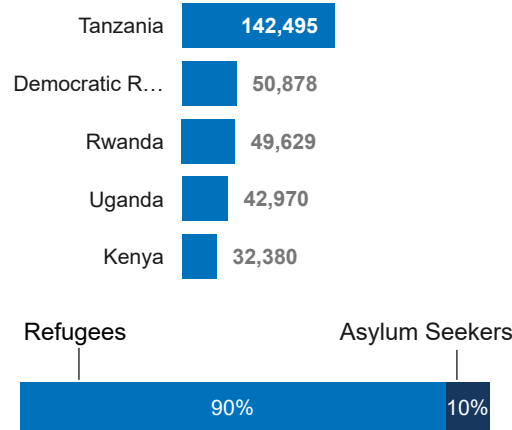

318K
Burundi Refugees and Asylum seekers in neighbouring countries

86K
Internally Displaced Persons

8K
Conflict induced IDPs

78K
Natural disaster IDPs

20,081
Returnees in 2024

91K
Refugees and Asylum Seekers in Burundi

Burundian Refugees by Country of Asylum

Refugees in Burundi Country of Origin

Age Gender breakdown

Burundi Returnees in 2024

Burundians displaced into neighbouring countries