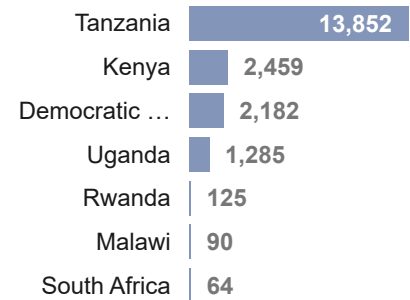

318K
Burundi Refugees and Asylum seekers in neighbouring countries

86K
Internally Displaced Persons

8K
Conflict induced IDPs

78K
Natural disaster IDPs

20,081
Returnees in 2024

91K
Refugees and Asylum Seekers in Burundi

Burundian Refugees by Country of Asylum

Refugees in Burundi Country of Origin

Age Gender breakdown

Burundi Returnees in 2024

Burundians displaced into neighbouring countries