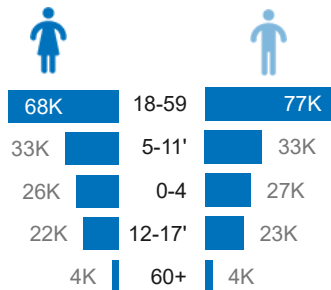

318K
Burundi Refugees and Asylum seekers in neighbouring countries

86K
Internally Displaced Persons

8K
Conflict induced IDPs

78K
Natural disaster IDPs

20,081
Returnees in 2024

91K
Refugees and Asylum Seekers in Burundi

Burundian Refugees by Country of Asylum

Refugees in Burundi Country of Origin

Age Gender breakdown

Burundi Returnees in 2024

Burundians displaced into neighbouring countries