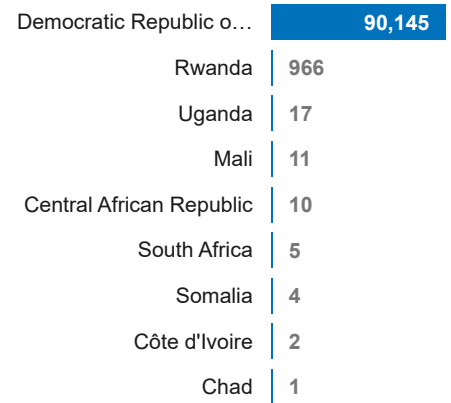

318K
Burundi Refugees and Asylum seekers in neighbouring countries

86K
Internally Displaced Persons

8K
Conflict induced IDPs

78K
Natural disaster IDPs

20,081
Returnees in 2024

91K
Refugees and Asylum Seekers in Burundi

Burundian Refugees by Country of Asylum

Refugees in Burundi Country of Origin

Age Gender breakdown

Burundi Returnees in 2024

Burundians displaced into neighbouring countries