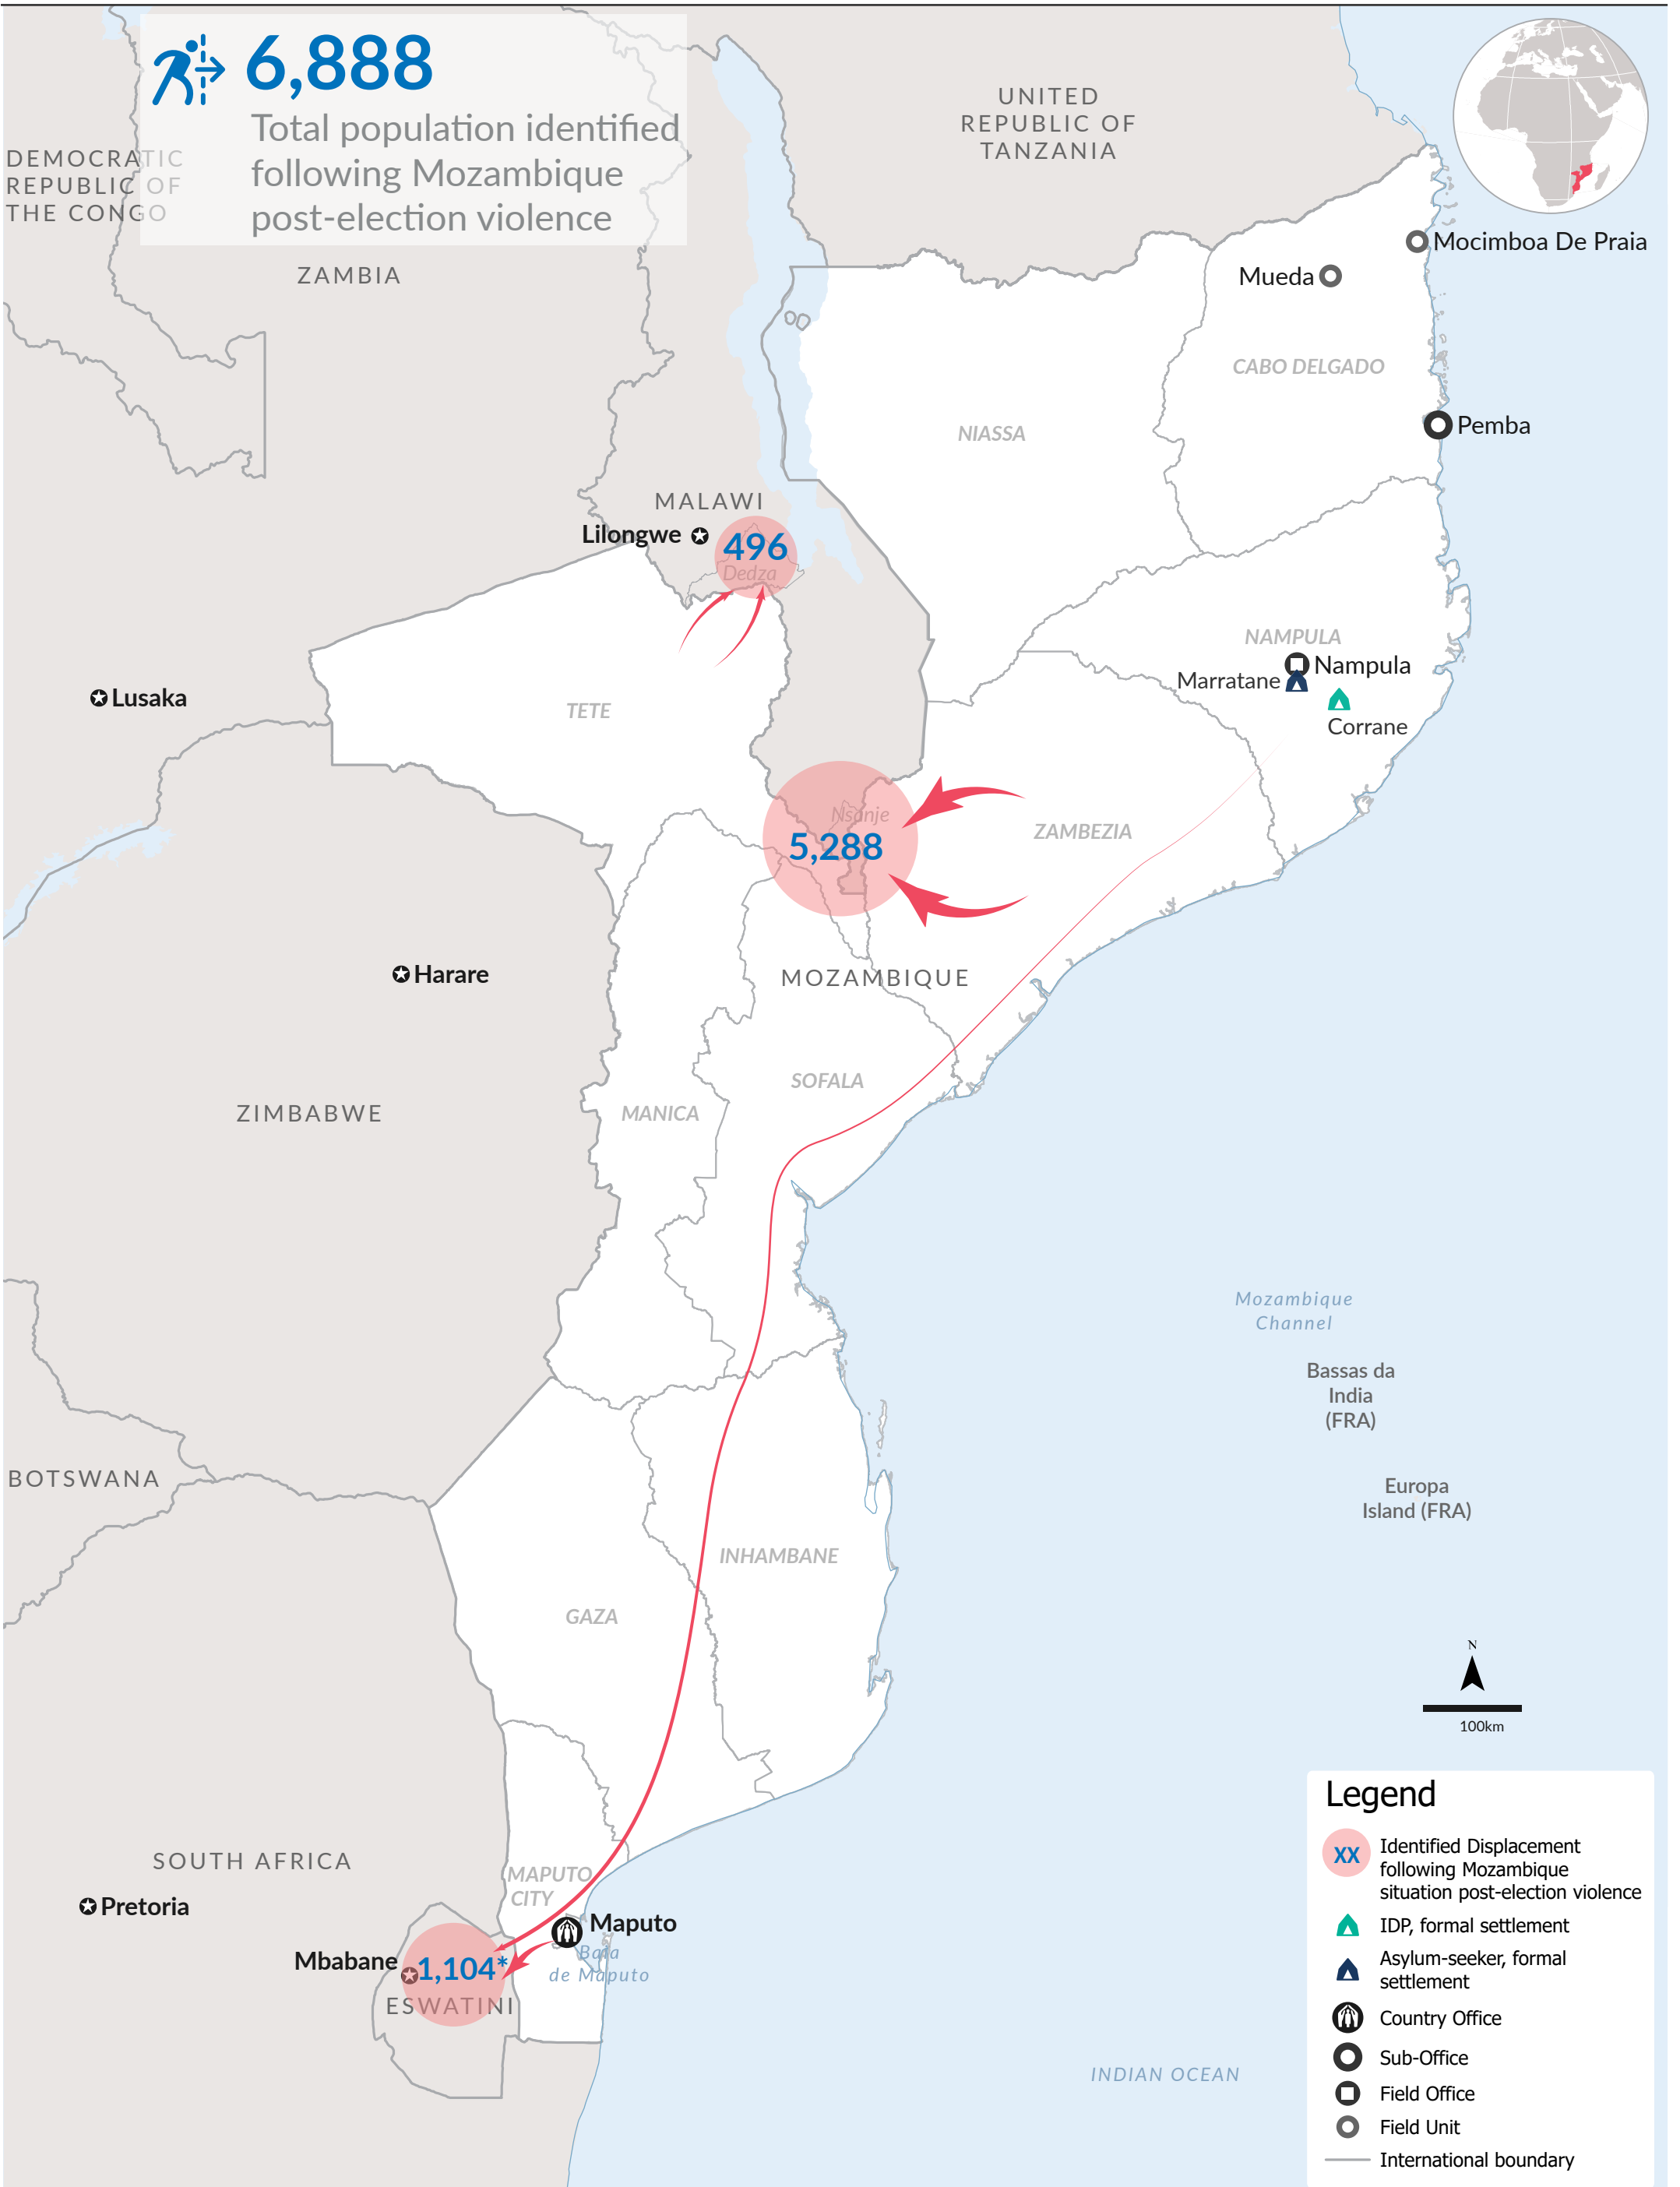

Identified Regional Displacement - Mozambique Situation (Post-election Violence)

12 January 2025

The boundaries and names shown and the designations used on this map do not imply official endorsement or acceptance by the United Nations.
 Printing date: 12 Jan 2024 Sources: UNHCR Author: UNHCR - RBSA Feedback: mapping@unhcr.org

* Figure refers to those screened and transferred by police to the Malindza Refugee Reception Centre (MRRC), with actual numbers likely to be higher