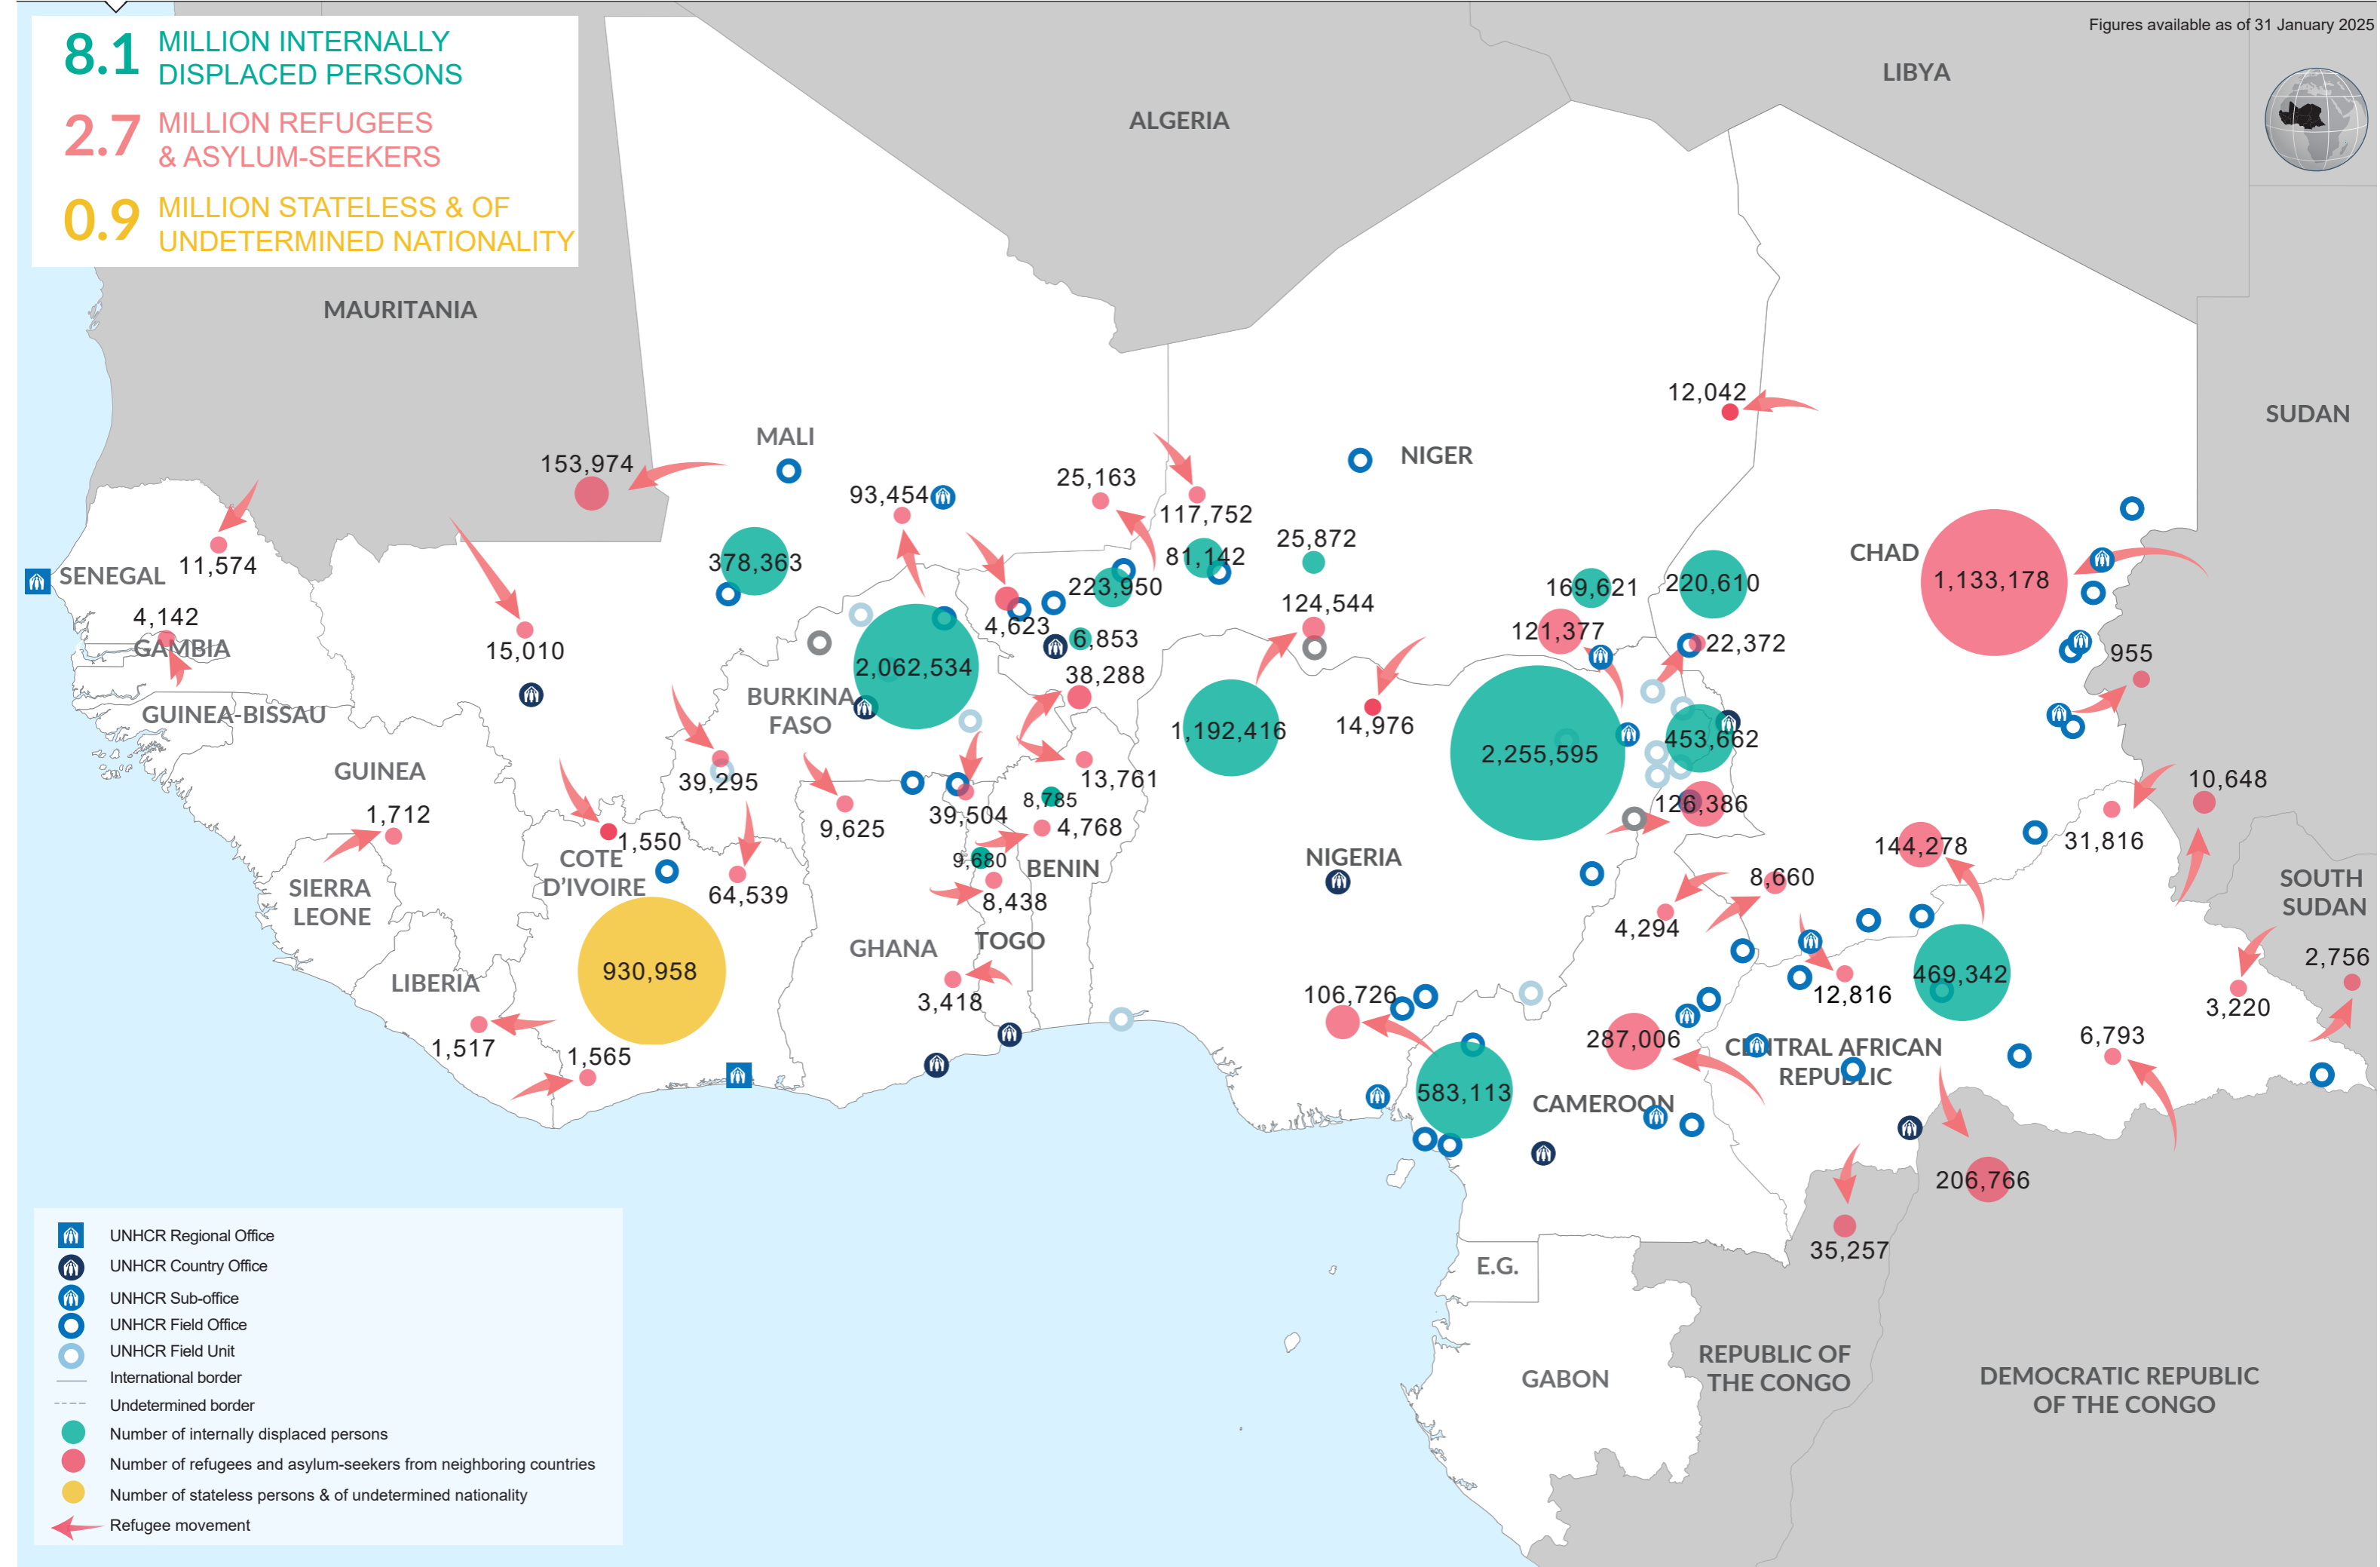

**8.1** MILLION INTERNALLY DISPLACED PERSONS

**2.7** MILLION REFUGEES & ASYLUM-SEEKERS

**0.9** MILLION STATELESS & OF UNDETERMINED NATIONALITY

- UNHCR Regional Office
- UNHCR Country Office
- UNHCR Sub-office
- UNHCR Field Office
- UNHCR Field Unit
- International border
- Undetermined border
- Number of internally displaced persons
- Number of refugees and asylum-seekers from neighboring countries
- Number of stateless persons & of undetermined nationality
- Refugee movement