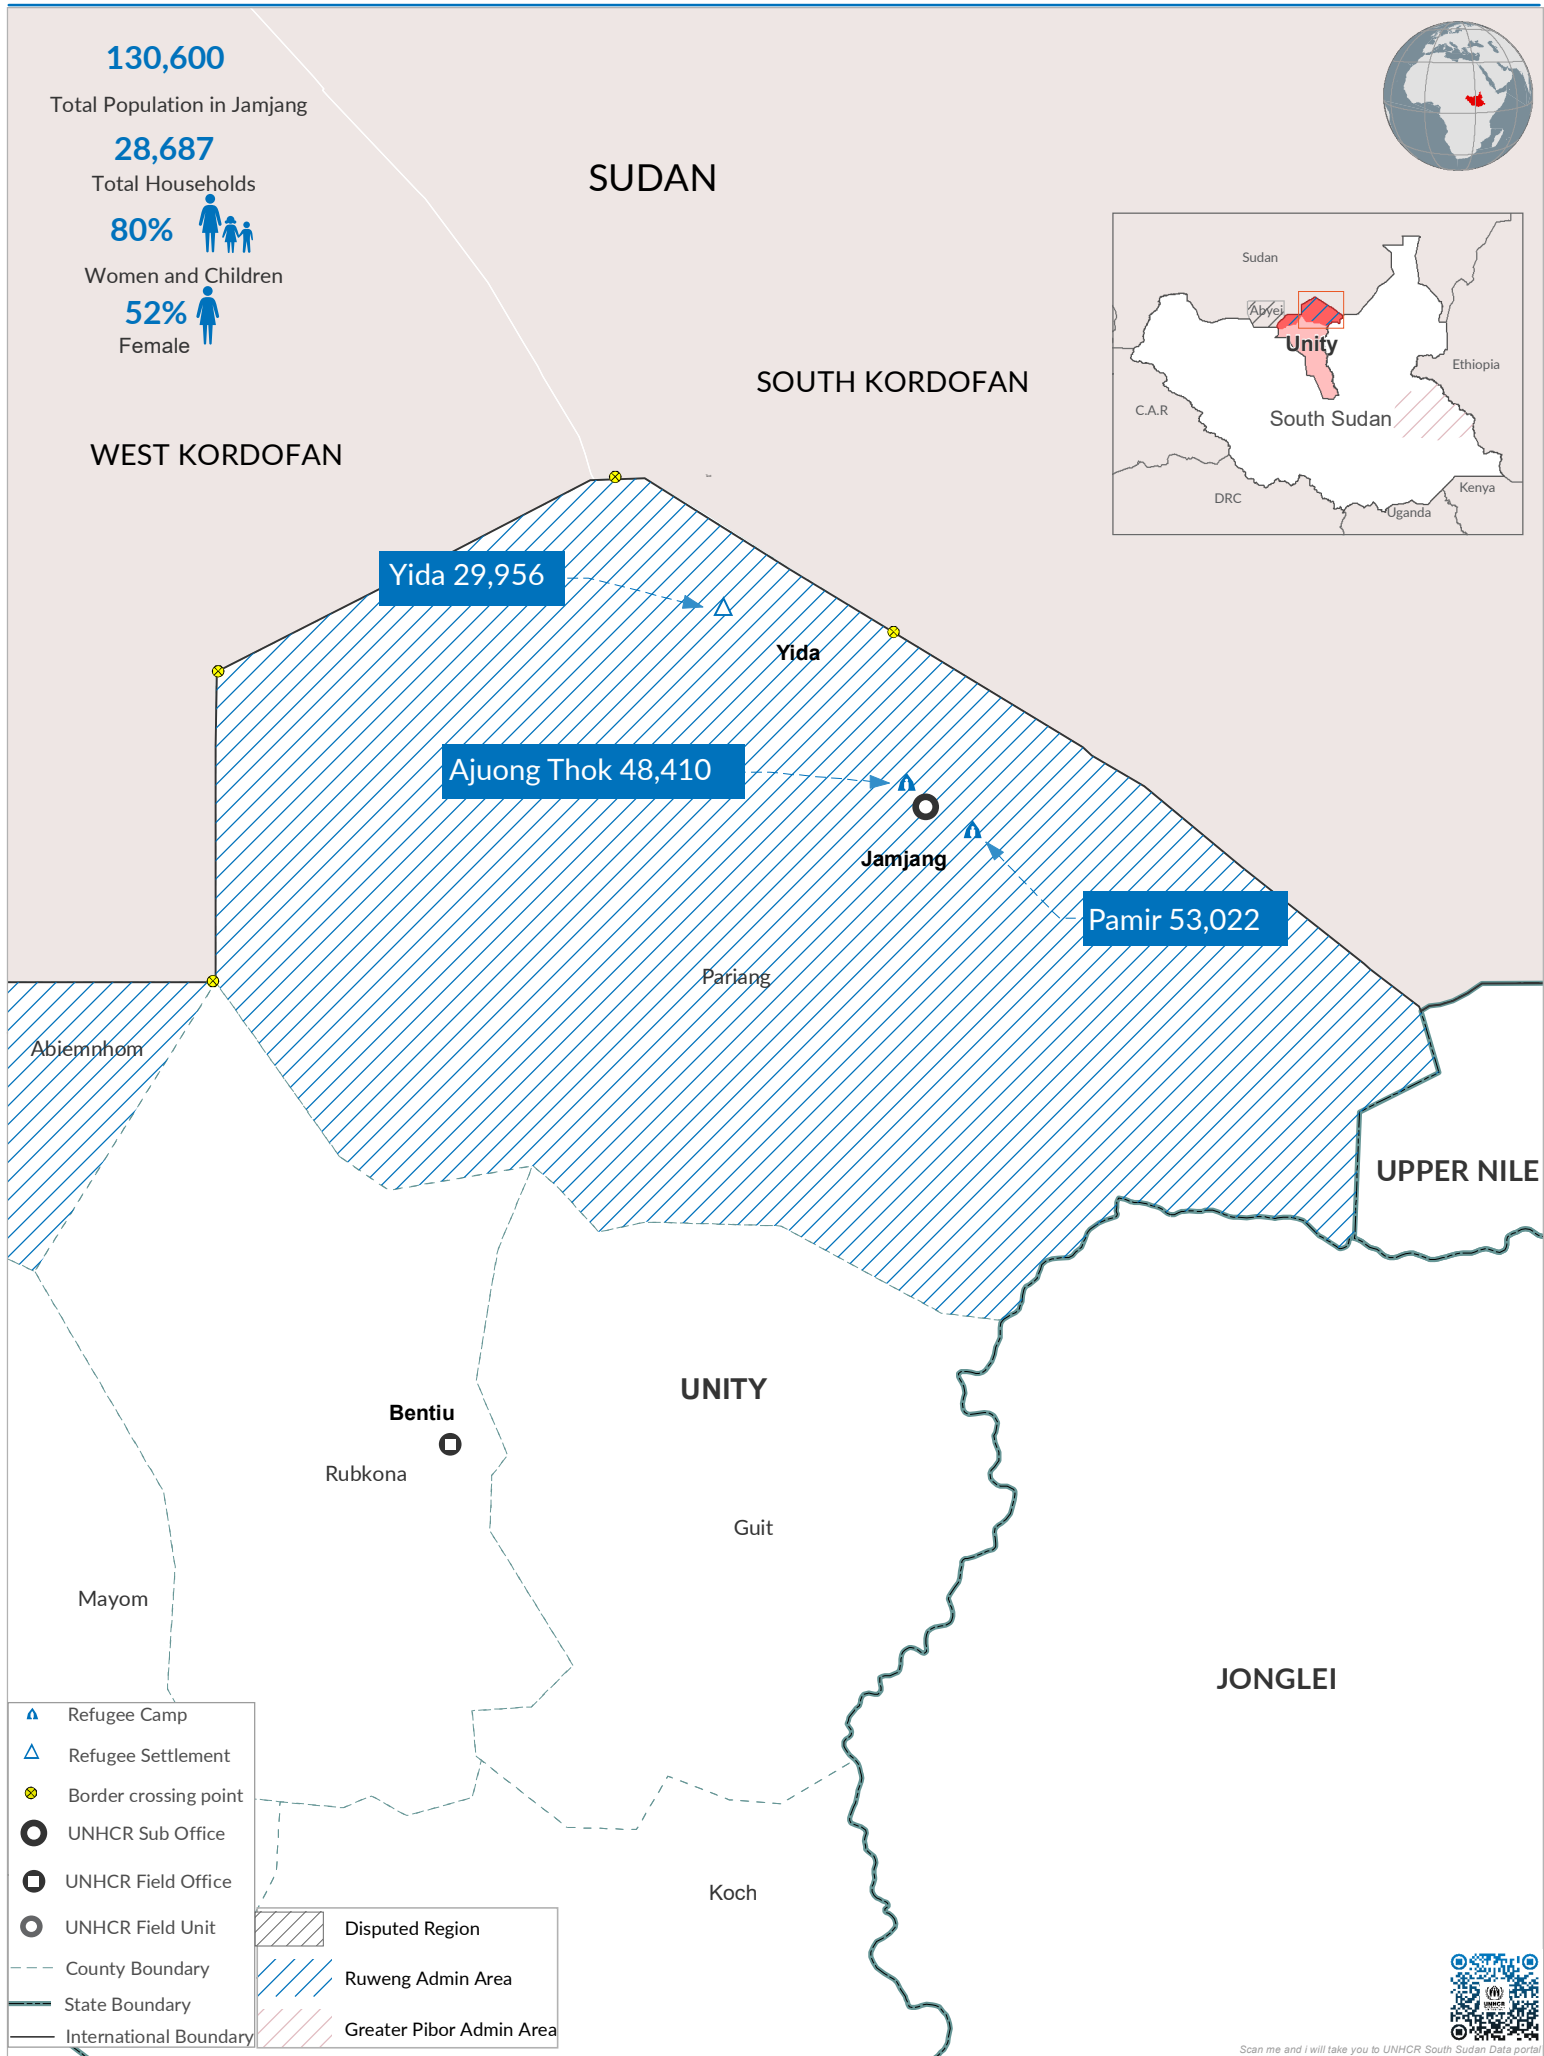

**130,600**  
Total Population in Jamjang

**28,687**  
Total Households

**80%**   
Women and Children

**52%**   
Female

-  Refugee Camp
-  Refugee Settlement
-  Border crossing point
-  UNHCR Sub Office
-  UNHCR Field Office
-  UNHCR Field Unit
-  County Boundary
-  State Boundary
-  International Boundary