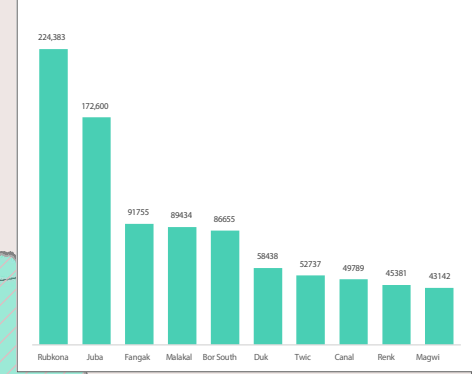

Total IDPs Population in South Sudan
1,844,914

Top 10 IDPs hosting counties

Legend

- 0
- 1-40,000
- 40,001 - 80,000
- 80,001 - 120,000
- 120,001 & Above
- Border points
- County boundary
- State boundary
- Ruweng Admin Area
- Greater Pibor Admin Area
- Undetermined boundary
- International boundary