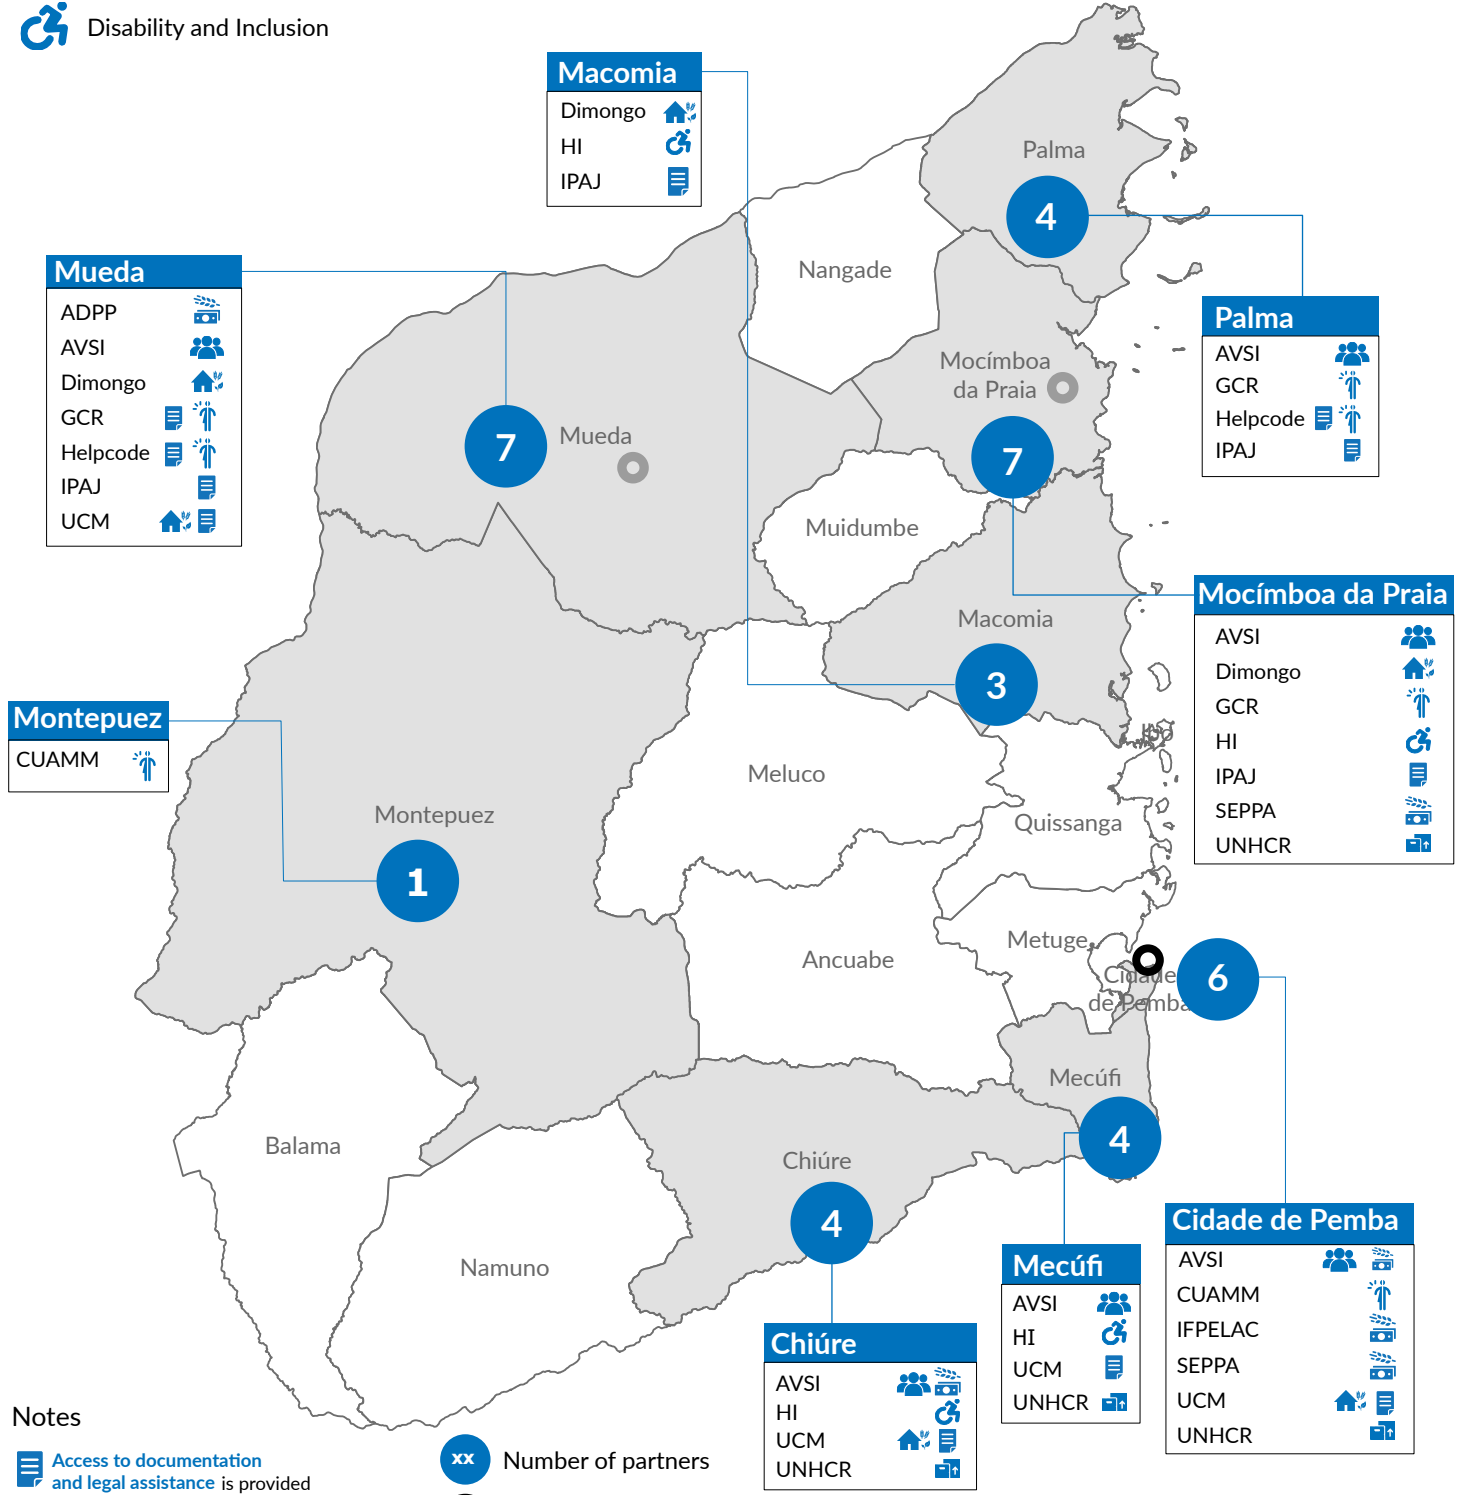

 11 Partners

 8 Districts

-  Access to documentation and legal assistance
-  Gender-based violence
-  Livelihoods
-  Community-based protection
-  Housing, Land and Property
-  NFI
-  Disability and Inclusion

Notes

-  Access to documentation and legal assistance is provided provided through mobile caravan, covering all Cabo Delgado districts
-  Protection monitoring is conducted across all districts of Cabo Delgado

-  Number of partners
-  Sub-Office
-  Field Unit

100 km