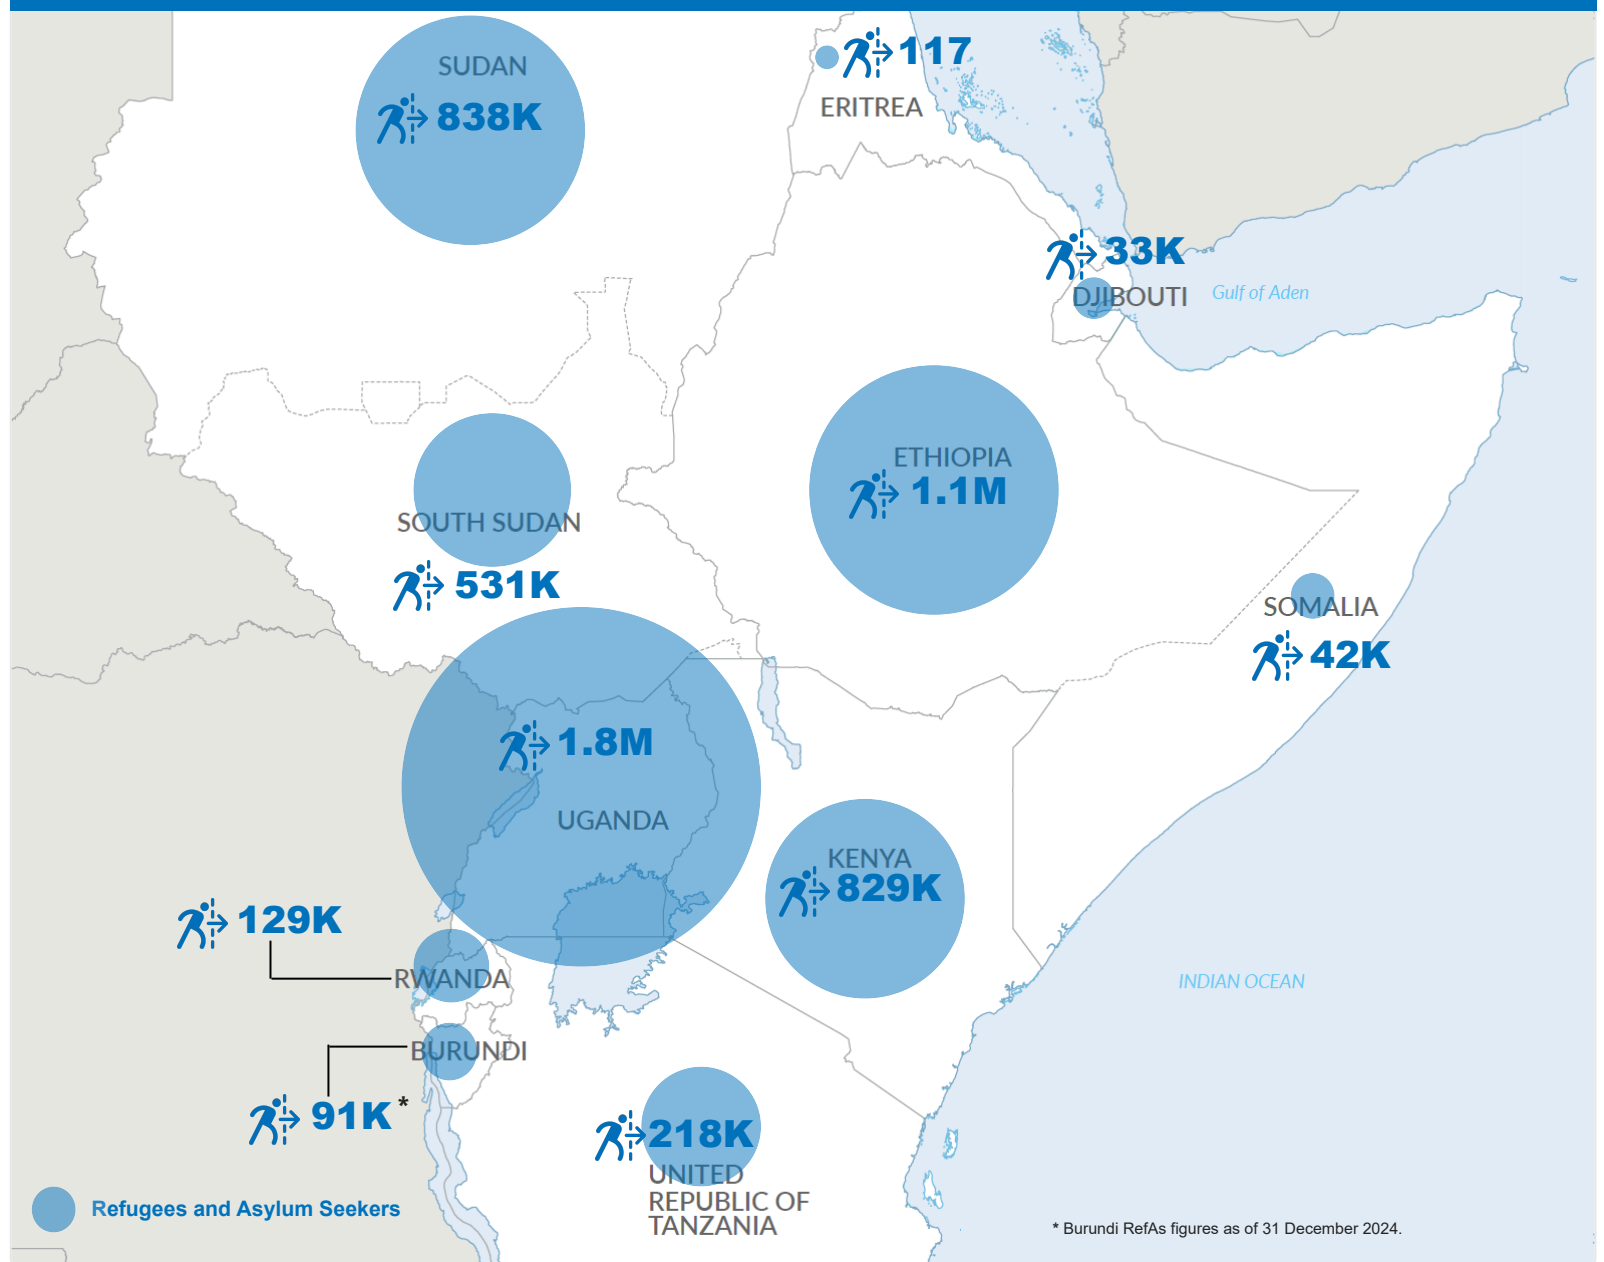

**5.6M**

**5.1M** Refugees

**496K** Asylum- Seekers

**By Age and Gender**

**Refugees by Country of Asylum**

**Refugees by Country of Origin**

**Annual Trend of Displacement | 2015- 2025**

**Population of Refugees and Asylum-Seekers by Countries of Asylum**