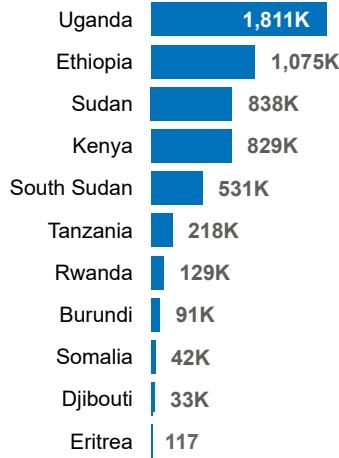

**5.6M**

**5.1M** Refugees

**496K** Asylum- Seekers

**By Age and Gender**

**Refugees by Country of Asylum**

**Refugees by Country of Origin**

**Annual Trend of Displacement | 2015- 2025**

**Population of Refugees and Asylum-Seekers by Countries of Asylum**