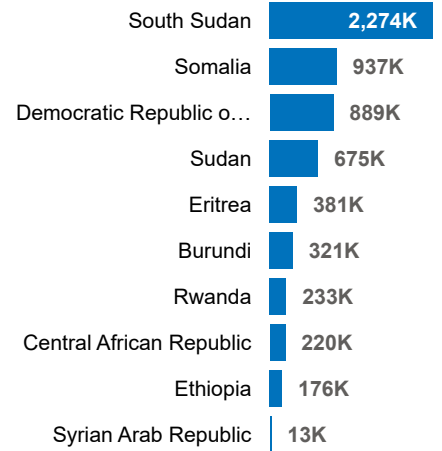

**5.6M**

**5.1M** Refugees

**496K** Asylum- Seekers

**By Age and Gender**

**Refugees by Country of Asylum**

**Refugees by Country of Origin**

**Annual Trend of Displacement | 2015- 2025**

**Population of Refugees and Asylum-Seekers by Countries of Asylum**