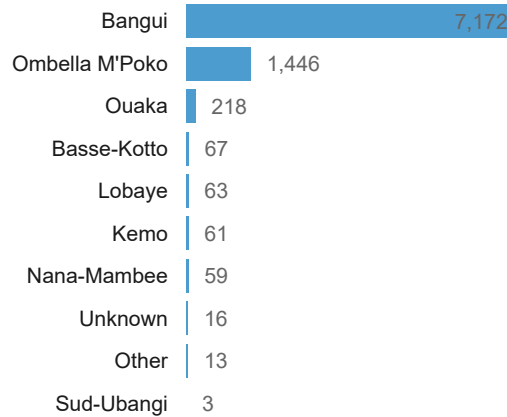

Repatriated since January 2024

Summary of Movements (Country of Asylum to Country of Repatriation)

Monthly trends for the last 12 months**

Repatriation since 2019

TOP 5 Country of Repatriation

Central African Republic | 9,217 (67%)

Burundi | 2,415 (17%)

Rwanda | 1,519 (11%)

Democratic Republic of the Congo | 699 (5%)