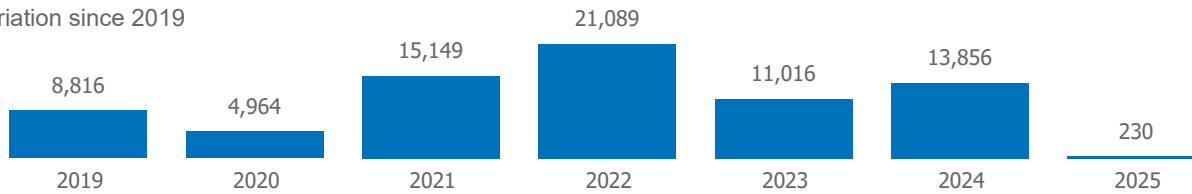

Repatriated since January 2024

Summary of Movements (Country of Asylum to Country of Repatriation)

Monthly trends for the last 12 months**

Repatriation since 2019

TOP 5 Country of Repatriation

Central African Republic | 9,217 (67%)