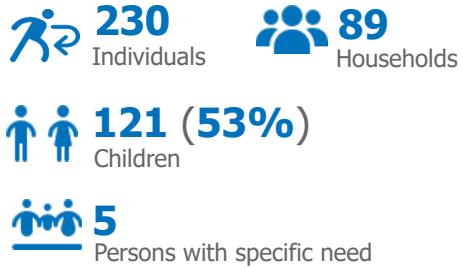

Repatriated since January 2024

Summary of Movements (Country of Asylum to Country of Repatriation)

Monthly trends for the last 12 months**

Repatriation since 2019

TOP 5 Country of Repatriation

Central African Republic | 9,217 (67%)

Burundi | 2,415 (17%)

Rwanda | 1,519 (11%)

Democratic Republic of the Congo | 699 (5%)