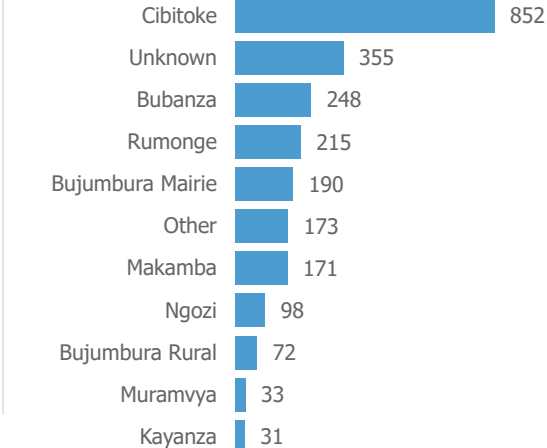

Repatriated since January 2024

Summary of Movements (Country of Asylum to Country of Repatriation)

Monthly trends for the last 12 months**

Repatriation since 2019

TOP 5 Country of Repatriation

Central African Republic | 9,217 (67%)

Burundi | 2,415 (17%)

Rwanda | 1,519 (11%)

Democratic Republic of the Congo | 699 (5%)