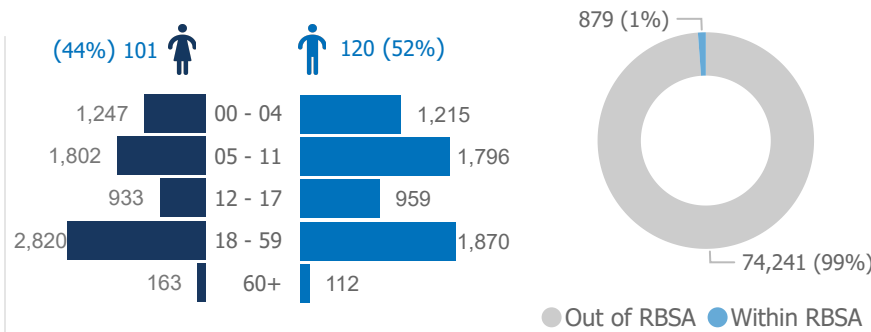

Repatriated since January 2024

Summary of Movements (Country of Asylum to Country of Repatriation)

Monthly trends for the last 12 months**

Repatriation since 2019

TOP 5 Country of Repatriation

Central African Republic | 9,217 (67%)

Burundi | 2,415 (17%)

Rwanda | 1,519 (11%)

Democratic Republic of the Congo | 699 (5%)