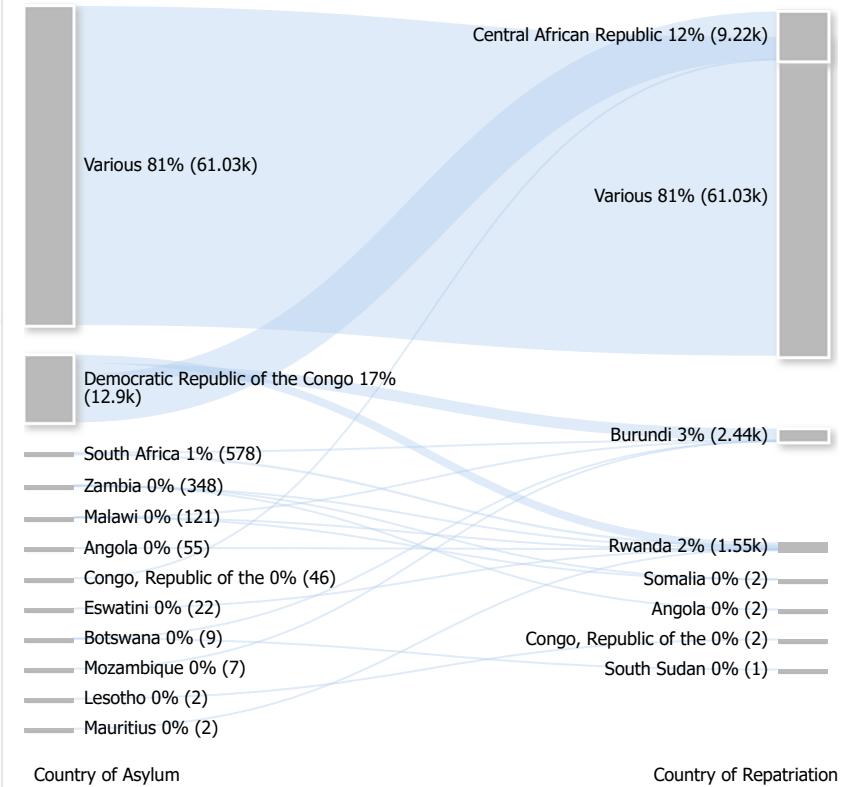

Repatriated since January 2024

Summary of Movements (Country of Asylum to Country of Repatriation)

Monthly trends for the last 12 months**

Repatriation since 2019

TOP 5 Country of Repatriation

Central African Republic | 9,217 (67%)

Burundi | 2,415 (17%)

Rwanda | 1,519 (11%)

Democratic Republic of the Congo | 699 (5%)