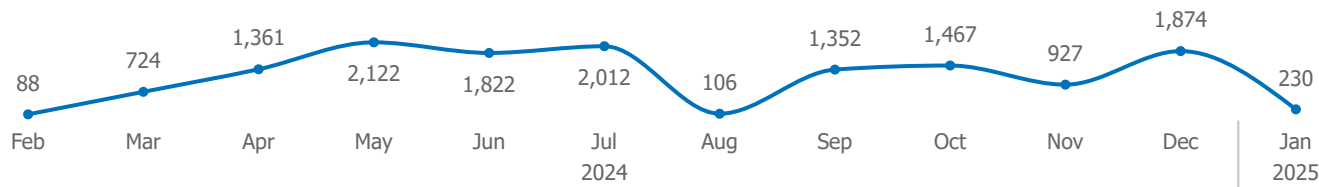

Repatriated since January 2024

Summary of Movements (Country of Asylum to Country of Repatriation)

Monthly trends for the last 12 months**

Repatriation since 2019

TOP 5 Country of Repatriation

Central African Republic | 9,217 (67%)