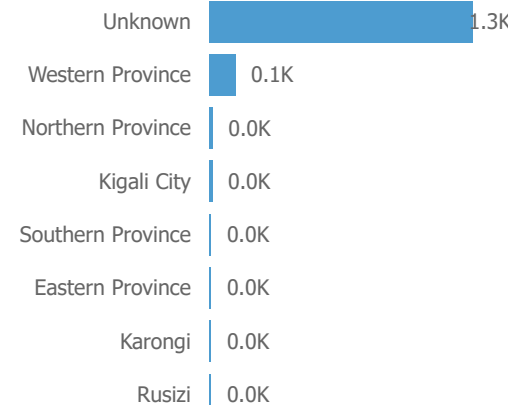

Repatriated since January 2024

Summary of Movements (Country of Asylum to Country of Repatriation)

Monthly trends for the last 12 months**

Repatriation since 2019

TOP 5 Country of Repatriation

Central African Republic | 9,217 (67%)

Burundi | 2,415 (17%)

Rwanda | 1,519 (11%)

Democratic Republic of the Congo | 699 (5%)