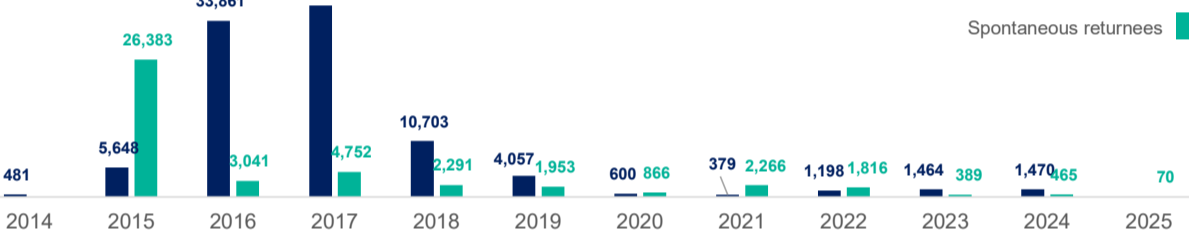

140,910

Total refugee returnees in Somalia

96,618

Total assisted refugee returnees in Somalia

44,292

Total spontaneous returnees in Somalia

Data presented in this report relates to returnees arriving in Somalia as of Feb 2025. Since December 2014, UNHCR has supported 96,618 Somali refugees to return to Somalia.

Additionally, a total of 44,292 Somalis were monitored as arriving spontaneously.

Age and gender

Yearly return trend

Returnees by Country of Asylum

Region	Kenya	Yemen	Other
Awdal	-	375	17
Bakool	1	53	2
Banadir	15,879	20,624	1,045
Bari	12	2,671	34
Bay	9,705	1,418	22
Galgaduud	15	142	3
Gedo	2,922	361	45
Hiraan	42	777	22
Lower Juba	54,844	2,195	128
Lower Shabelle	104	2,839	2
Middle Juba	1,539	18	1
Middle Shabelle	798	778	25
Mudug	10	312	18
Nugaal	13	414	23
Other	-	14,991	169
Sanaag	-	122	-
Sool	-	126	3
Togdheer	2	333	13
Woq. Galbeed	18	4,230	655
Grand Total	85,904	52,779	2,227