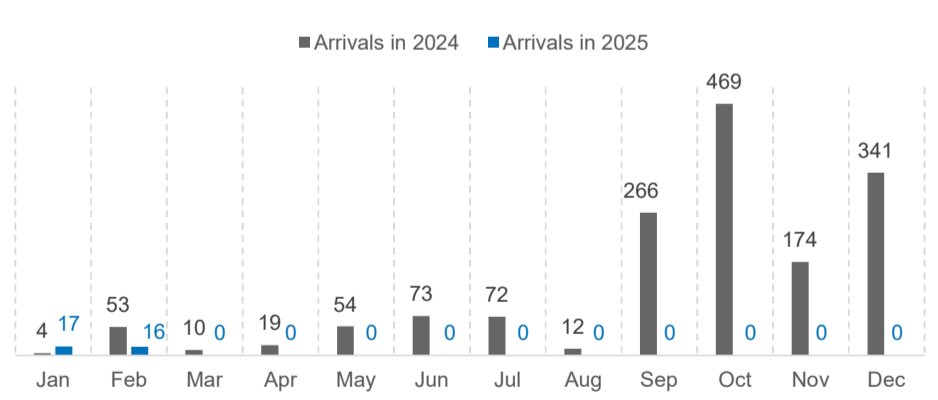

Additionally, a total of 44,292 Somalis were monitored as arriving spontaneously.

Age and gender

Yearly return trend

Returnees by Country of Asylum

Region	Kenya	Yemen	Other
Awdal	-	375	17
Bakool	1	53	2
Banadir	15,879	20,624	1,045
Bari	12	2,671	34
Bay	9,705	1,418	22
Galgaduud	15	142	3
Gedo	2,922	361	45
Hiraan	42	777	22
Lower Juba	54,844	2,195	128
Lower Shabelle	104	2,839	2
Middle Juba	1,539	18	1
Middle Shabelle	798	778	25
Mudug	10	312	18
Nugaal	13	414	23
Other	-	14,991	169
Sanaag	-	122	-
Sool	-	126	3
Togdheer	2	333	13
Woq. Galbeed	18	4,230	655
Grand Total	85,904	52,779	2,227

TOP 10 REGIONS

ARRIVAL BY YEAR*

*No returns from Kenya since 2023.

ARRIVAL BY MONTH

YEMEN

52,779

8,557

44,222

In addition to the 8,557 Assisted Spontaneous Returns (ASR) since 2020, approximately 44,222 Somalis were monitored as arriving from Yemen 2020.

TOP 10 REGIONS

ARRIVAL BY YEAR

ARRIVAL BY MONTH

OTHER COUNTRIES

2,227

Other countries mainly returnees from Djibouti (773), Libya (1,103), and others (351)

TOP 10 REGIONS

ARRIVAL BY YEAR

ARRIVAL BY MONTH

UNHCR is grateful for the generous contributions of donors who have directly contributed to the UNHCR Somalia operation in 2024