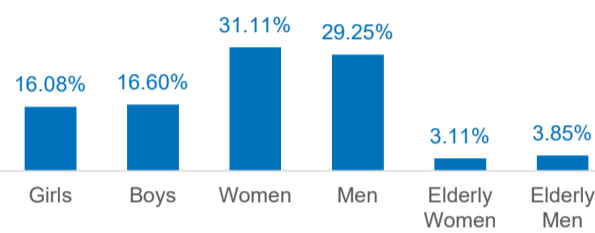

140,910

Total refugee returnees in Somalia

96,618

Total assisted refugee returnees in Somalia

44,292

Total spontaneous returnees in Somalia

Data presented in this report relates to returnees arriving in Somalia as of Feb 2025. Since December 2014, UNHCR has supported 96,618 Somali refugees to return to Somalia.

Additionally, a total of 44,292 Somalis were monitored as arriving spontaneously.

Age and gender

Yearly return trend

Returnees by Country of Asylum

Region	Kenya	Yemen	Other
Awdal	-	375	17
Bakool	1	53	2
Banadir	15,879	20,624	1,045
Bari	12	2,671	34
Bay	9,705	1,418	22
Galgaduud	15	142	3
Gedo	2,922	361	45
Hiraan	42	777	22
Lower Juba	54,844	2,195	128
Lower Shabelle	104	2,839	2
Middle Juba	1,539	18	1
Middle Shabelle	798	778	25
Mudug	10	312	18
Nugaal	13	414	23
Other	-	14,991	169
Sanaag	-	122	-
Sool	-	126	3
Togdheer	2	333	13
Woq. Galbeed	18	4,230	655
Grand Total	85,904	52,779	2,227