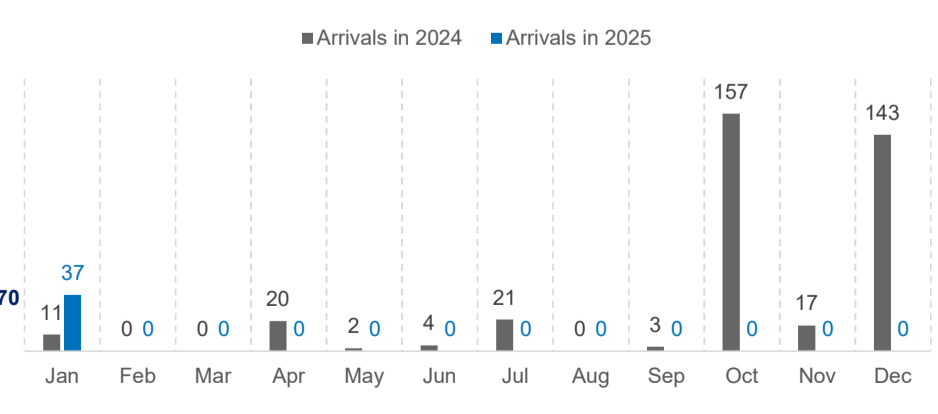

Additionally, a total of 44,292 Somalis were monitored as arriving spontaneously.

Age and gender

Yearly return trend

Returnees by Country of Asylum

Region	Kenya	Yemen	Other
Awdal	-	375	17
Bakool	1	53	2
Banadir	15,879	20,624	1,045
Bari	12	2,671	34
Bay	9,705	1,418	22
Galgaduud	15	142	3
Gedo	2,922	361	45
Hiraan	42	777	22
Lower Juba	54,844	2,195	128
Lower Shabelle	104	2,839	2
Middle Juba	1,539	18	1
Middle Shabelle	798	778	25
Mudug	10	312	18
Nugaal	13	414	23
Other	-	14,991	169
Sanaag	-	122	-
Sool	-	126	3
Togdheer	2	333	13
Woq. Galbeed	18	4,230	655
Grand Total	85,904	52,779	2,227

TOP 10 REGIONS

ARRIVAL BY YEAR*

*No returns from Kenya since 2023.

ARRIVAL BY MONTH

YEMEN

52,779

8,557

44,222

In addition to the 8,557 Assisted Spontaneous Returns (ASR) since 2020, approximately 44,222 Somalis were monitored as arriving from Yemen 2020.

TOP 10 REGIONS

ARRIVAL BY YEAR

ARRIVAL BY MONTH

OTHER COUNTRIES

2,227

Other countries mainly returnees from Djibouti (773), Libya (1,103), and others (351)

TOP 10 REGIONS

ARRIVAL BY YEAR

ARRIVAL BY MONTH

UNHCR is grateful for the generous contributions of donors who have directly contributed to the UNHCR Somalia operation in 2024