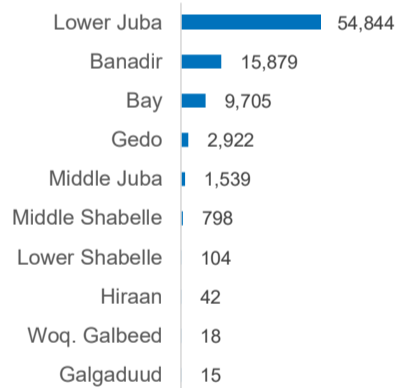

140,910

Total refugee returnees in Somalia

96,618

Total assisted refugee returnees in Somalia

44,292

Total spontaneous returnees in Somalia

Data presented in this report relates to returnees arriving in Somalia as of Feb 2025. Since December 2014, UNHCR has supported 96,618 Somali refugees to return to Somalia.

Additionally, a total of 44,292 Somalis were monitored as arriving spontaneously.

Age and gender

Yearly return trend

Returnees by Country of Asylum

Region	Kenya	Yemen	Other
Awdal	-	375	17
Bakool	1	53	2
Banadir	15,879	20,624	1,045
Bari	12	2,671	34
Bay	9,705	1,418	22
Galgaduud	15	142	3
Gedo	2,922	361	45
Hiraan	42	777	22
Lower Juba	54,844	2,195	128
Lower Shabelle	104	2,839	2
Middle Juba	1,539	18	1
Middle Shabelle	798	778	25
Mudug	10	312	18
Nugaal	13	414	23
Other	-	14,991	169
Sanaag	-	122	-
Sool	-	126	3
Togdheer	2	333	13
Woq. Galbeed	18	4,230	655
Grand Total	85,904	52,779	2,227

The boundaries and names shown and the designations used on this map do not imply social endorsement or acceptance by the United Nations

KENYA

85,904

85,904

Data on destinations for returnees from Kenya is generally based on the place of initial return.

TOP 10 REGIONS

ARRIVAL BY YEAR*

*No returns from Kenya since 2023.

ARRIVAL BY MONTH

YEMEN

52,779

8,557

44,222