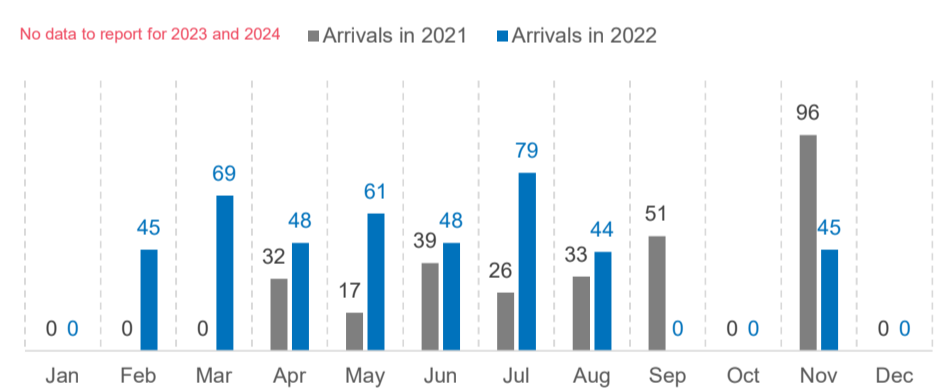

Additionally, a total of 44,292 Somalis were monitored as arriving spontaneously.

Age and gender

Yearly return trend

Returnees by Country of Asylum

Region	Kenya	Yemen	Other
Awdal	-	375	17
Bakool	1	53	2
Banadir	15,879	20,624	1,045
Bari	12	2,671	34
Bay	9,705	1,418	22
Galgaduud	15	142	3
Gedo	2,922	361	45
Hiraan	42	777	22
Lower Juba	54,844	2,195	128
Lower Shabelle	104	2,839	2
Middle Juba	1,539	18	1
Middle Shabelle	798	778	25
Mudug	10	312	18
Nugaal	13	414	23
Other	-	14,991	169
Sanaag	-	122	-
Sool	-	126	3
Togdheer	2	333	13
Woq. Galbeed	18	4,230	655
Grand Total	85,904	52,779	2,227

The boundaries and names shown and the designations used on this map do not imply social endorsement or acceptance by the United Nations

KENYA

85,904

85,904

Data on destinations for returnees from Kenya is generally based on the place of initial return.

TOP 10 REGIONS

ARRIVAL BY YEAR*

*No returns from Kenya since 2023.

ARRIVAL BY MONTH

YEMEN

52,779

8,557

44,222

In addition to the 8,557 Assisted Spontaneous Returns (ASR) since 2020, approximately 44,222 Somalis were monitored as arriving from Yemen 2020.

TOP 10 REGIONS

ARRIVAL BY YEAR

ARRIVAL BY MONTH

OTHER COUNTRIES