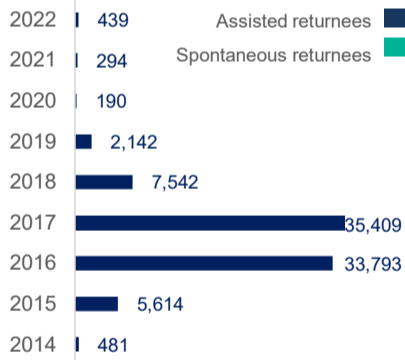

Additionally, a total of 44,292 Somalis were monitored as arriving spontaneously.

Age and gender

Yearly return trend

Returnees by Country of Asylum

Region	Kenya	Yemen	Other
Awdal	-	375	17
Bakool	1	53	2
Banadir	15,879	20,624	1,045
Bari	12	2,671	34
Bay	9,705	1,418	22
Galgaduud	15	142	3
Gedo	2,922	361	45
Hiraan	42	777	22
Lower Juba	54,844	2,195	128
Lower Shabelle	104	2,839	2
Middle Juba	1,539	18	1
Middle Shabelle	798	778	25
Mudug	10	312	18
Nugaal	13	414	23
Other	-	14,991	169
Sanaag	-	122	-
Sool	-	126	3
Togdheer	2	333	13
Woq. Galbeed	18	4,230	655
Grand Total	85,904	52,779	2,227

The boundaries and names shown and the designations used on this map do not imply social endorsement or acceptance by the United Nations

KENYA

85,904

85,904

Data on destinations for returnees from Kenya is generally based on the place of initial return.

TOP 10 REGIONS

ARRIVAL BY YEAR*

*No returns from Kenya since 2023.

ARRIVAL BY MONTH

YEMEN

52,779

8,557

44,222