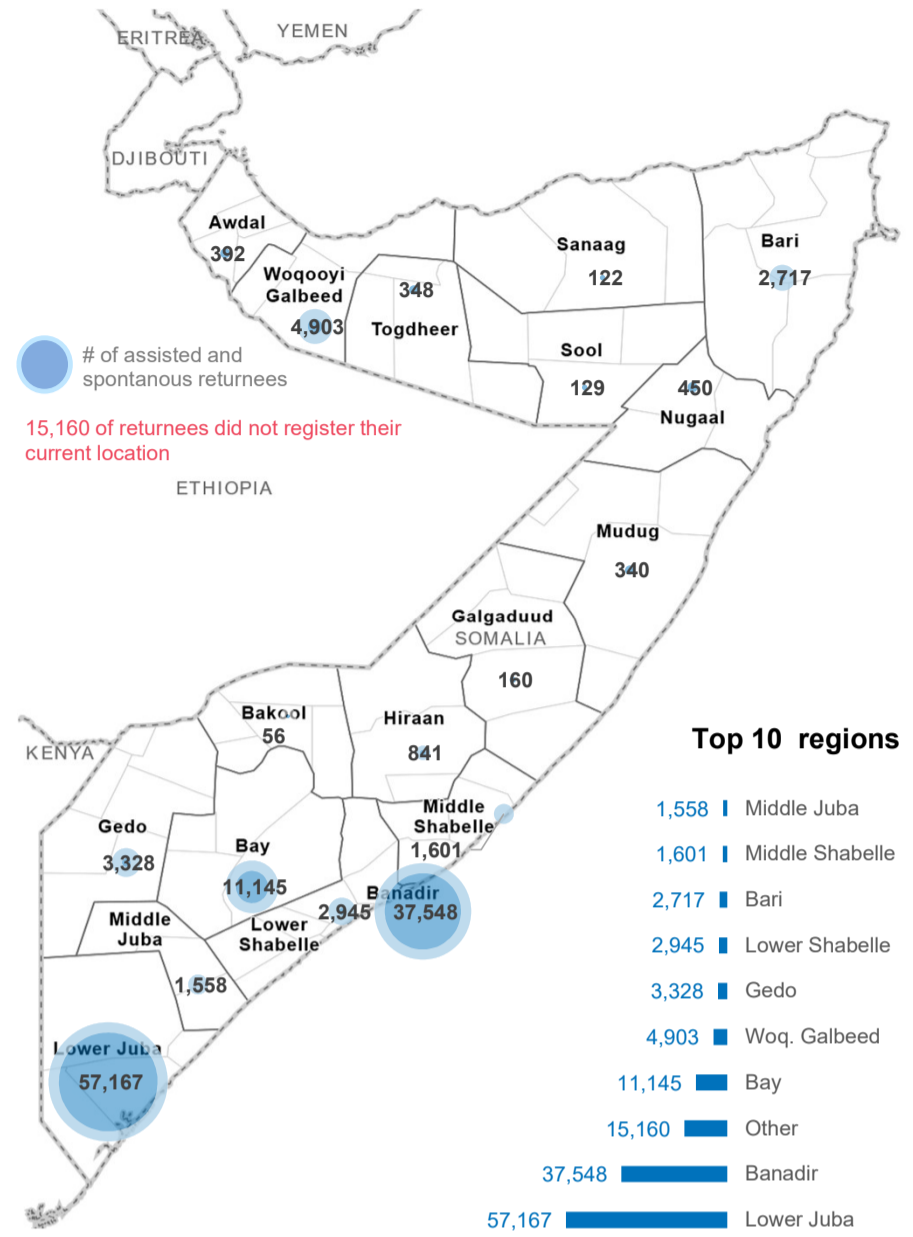

140,910

Total refugee returnees in Somalia

96,618

Total assisted refugee returnees in Somalia

44,292

Total spontaneous returnees in Somalia

Data presented in this report relates to returnees arriving in Somalia as of Feb 2025. Since December 2014, UNHCR has supported 96,618 Somali refugees to return to Somalia.

Additionally, a total of 44,292 Somalis were monitored as arriving spontaneously.

Age and gender

Yearly return trend

Returnees by Country of Asylum

Region	Kenya	Yemen	Other
Awdal	-	375	17
Bakool	1	53	2
Banadir	15,879	20,624	1,045
Bari	12	2,671	34
Bay	9,705	1,418	22
Galgaduud	15	142	3
Gedo	2,922	361	45
Hiraan	42	777	22
Lower Juba	54,844	2,195	128
Lower Shabelle	104	2,839	2
Middle Juba	1,539	18	1
Middle Shabelle	798	778	25
Mudug	10	312	18
Nugaal	13	414	23
Other	-	14,991	169
Sanaag	-	122	-
Sool	-	126	3
Togdheer	2	333	13
Woq. Galbeed	18	4,230	655
Grand Total	85,904	52,779	2,227

The boundaries and names shown and the designations used on this map do not imply social endorsement or acceptance by the United Nations

KENYA

85,904

85,904

Data on destinations for returnees from Kenya is generally based on the place of initial return.

2,227

Other countries mainly returnees from Djibouti (773), Libya (1,103), and others (351)

TOP 10 REGIONS

ARRIVAL BY YEAR

ARRIVAL BY MONTH

UNHCR is grateful for the generous contributions of donors who have directly contributed to the UNHCR Somalia operation in 2024