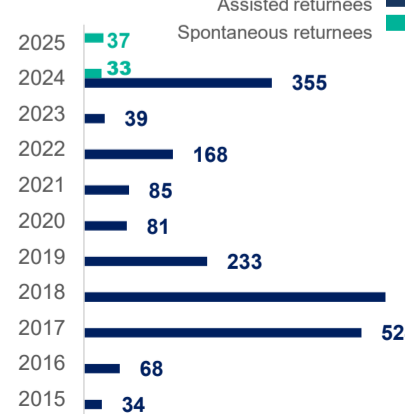

Additionally, a total of 44,292 Somalis were monitored as arriving spontaneously.

Age and gender

Yearly return trend

Returnees by Country of Asylum

Region	Kenya	Yemen	Other
Awdal	-	375	17
Bakool	1	53	2
Banadir	15,879	20,624	1,045
Bari	12	2,671	34
Bay	9,705	1,418	22
Galgaduud	15	142	3
Gedo	2,922	361	45
Hiraan	42	777	22
Lower Juba	54,844	2,195	128
Lower Shabelle	104	2,839	2
Middle Juba	1,539	18	1
Middle Shabelle	798	778	25
Mudug	10	312	18
Nugaal	13	414	23
Other	-	14,991	169
Sanaag	-	122	-
Sool	-	126	3
Togdheer	2	333	13
Woq. Galbeed	18	4,230	655
Grand Total	85,904	52,779	2,227

TOP 10 REGIONS

ARRIVAL BY YEAR*

*No returns from Kenya since 2023.

ARRIVAL BY MONTH

YEMEN

52,779

8,557

44,222

In addition to the 8,557 Assisted Spontaneous Returns (ASR) since 2020, approximately 44,222 Somalis were monitored as arriving from Yemen 2020.

TOP 10 REGIONS

ARRIVAL BY YEAR

ARRIVAL BY MONTH

OTHER COUNTRIES

2,227

Other countries mainly returnees from Djibouti (773), Libya (1,103), and others (351)

TOP 10 REGIONS

ARRIVAL BY YEAR

ARRIVAL BY MONTH

UNHCR is grateful for the generous contributions of donors who have directly contributed to the UNHCR Somalia operation in 2024