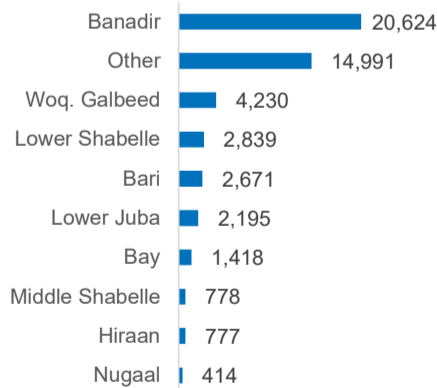

Additionally, a total of 44,292 Somalis were monitored as arriving spontaneously.

Age and gender

Yearly return trend

Returnees by Country of Asylum

Region	Kenya	Yemen	Other
Awdal	-	375	17
Bakool	1	53	2
Banadir	15,879	20,624	1,045
Bari	12	2,671	34
Bay	9,705	1,418	22
Galgaduud	15	142	3
Gedo	2,922	361	45
Hiraan	42	777	22
Lower Juba	54,844	2,195	128
Lower Shabelle	104	2,839	2
Middle Juba	1,539	18	1
Middle Shabelle	798	778	25
Mudug	10	312	18
Nugaal	13	414	23
Other	-	14,991	169
Sanaag	-	122	-
Sool	-	126	3
Togdheer	2	333	13
Woq. Galbeed	18	4,230	655
Grand Total	85,904	52,779	2,227

The boundaries and names shown and the designations used on this map do not imply social endorsement or acceptance by the United Nations

KENYA

85,904

85,904

Data on destinations for returnees from Kenya is generally based on the place of initial return.

TOP 10 REGIONS

ARRIVAL BY YEAR*

*No returns from Kenya since 2023.

ARRIVAL BY MONTH

YEMEN

52,779

8,557

44,222

In addition to the 8,557 Assisted Spontaneous Returns (ASR) since 2020, approximately 44,222 Somalis were monitored as arriving from Yemen 2020.

TOP 10 REGIONS

ARRIVAL BY YEAR

ARRIVAL BY MONTH

OTHER COUNTRIES