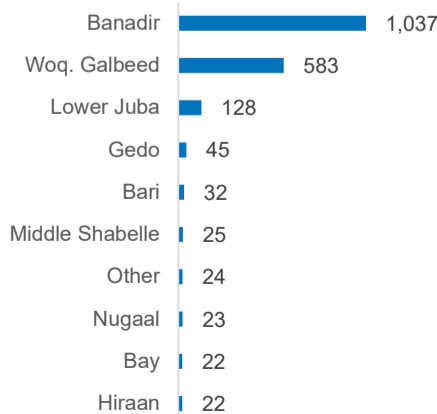

Additionally, a total of 44,292 Somalis were monitored as arriving spontaneously.

Age and gender

Yearly return trend

Returnees by Country of Asylum

Region	Kenya	Yemen	Other
Awdal	-	375	17
Bakool	1	53	2
Banadir	15,879	20,624	1,045
Bari	12	2,671	34
Bay	9,705	1,418	22
Galgaduud	15	142	3
Gedo	2,922	361	45
Hiraan	42	777	22
Lower Juba	54,844	2,195	128
Lower Shabelle	104	2,839	2
Middle Juba	1,539	18	1
Middle Shabelle	798	778	25
Mudug	10	312	18
Nugaal	13	414	23
Other	-	14,991	169
Sanaag	-	122	-
Sool	-	126	3
Togdheer	2	333	13
Woq. Galbeed	18	4,230	655
Grand Total	85,904	52,779	2,227

TOP 10 REGIONS

ARRIVAL BY YEAR*

*No returns from Kenya since 2023.

ARRIVAL BY MONTH

YEMEN

52,779

8,557

44,222

In addition to the 8,557 Assisted Spontaneous Returns (ASR) since 2020, approximately 44,222 Somalis were monitored as arriving from Yemen 2020.

TOP 10 REGIONS

ARRIVAL BY YEAR

ARRIVAL BY MONTH

OTHER COUNTRIES

2,227

Other countries mainly returnees from Djibouti (773), Libya (1,103), and others (351)

TOP 10 REGIONS

ARRIVAL BY YEAR

ARRIVAL BY MONTH

UNHCR is grateful for the generous contributions of donors who have directly contributed to the UNHCR Somalia operation in 2024