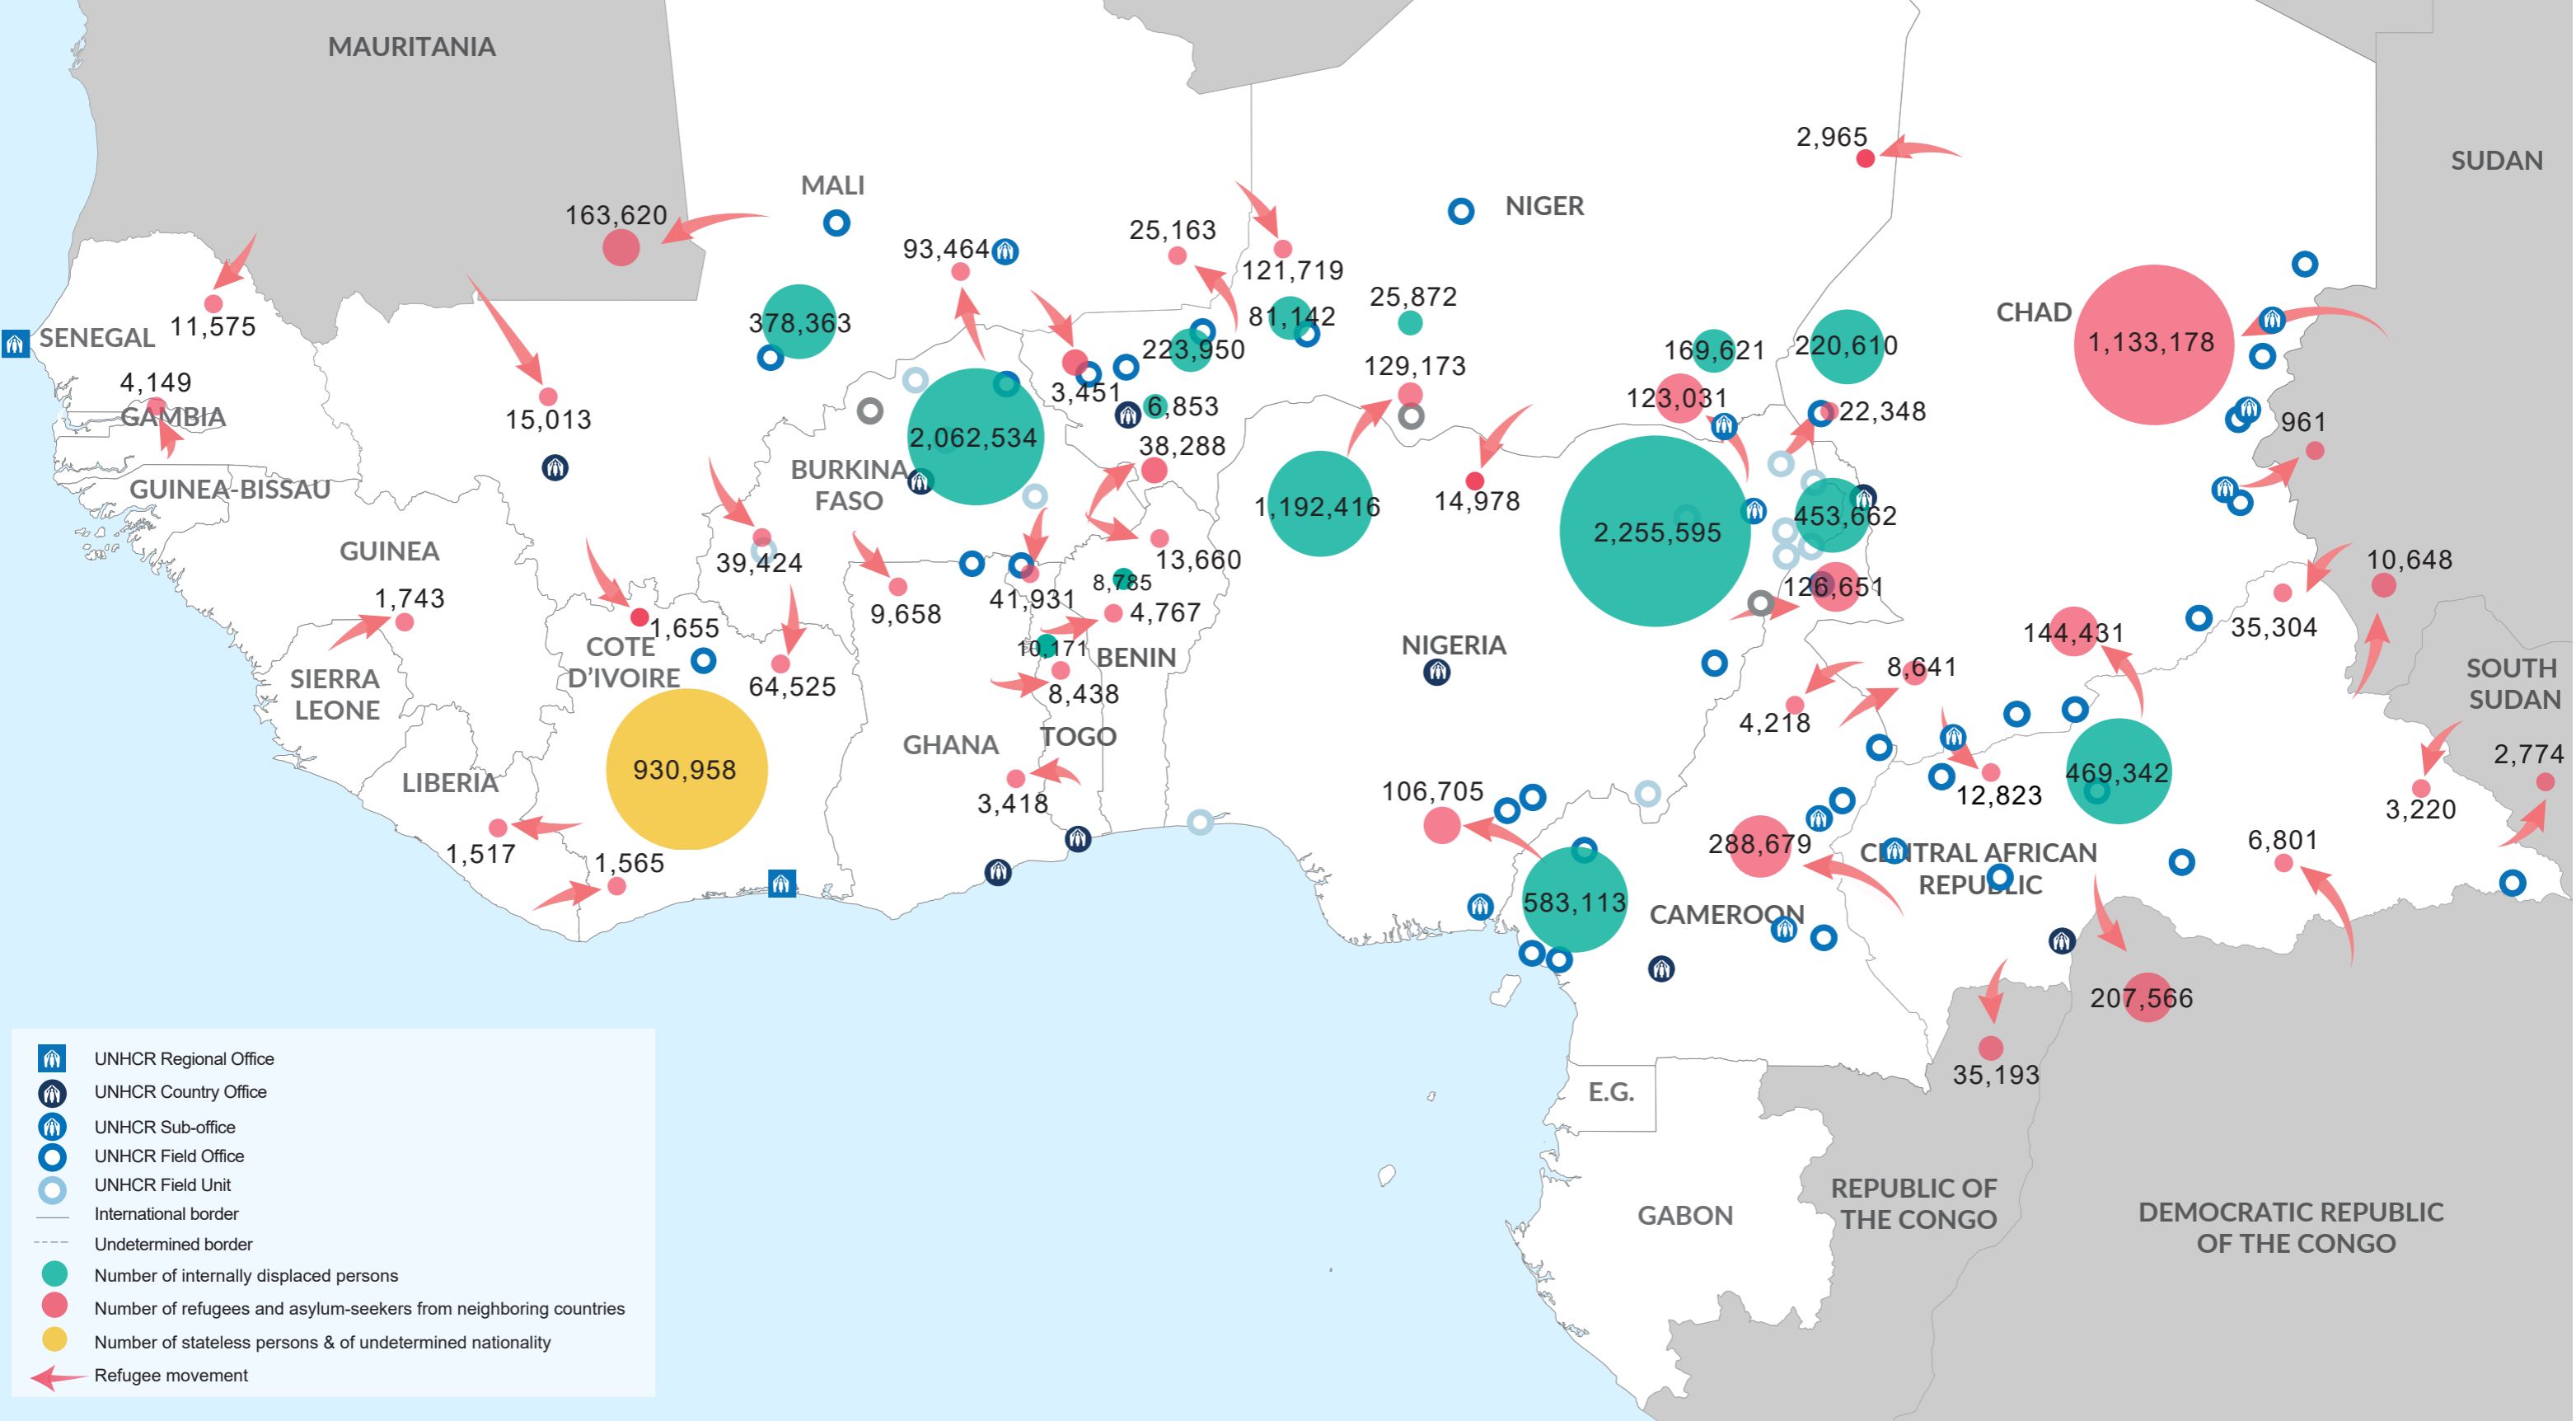

8.1 MILLION INTERNALLY
DISPLACED PERSONS

2.8 MILLION REFUGEES
& ASYLUM-SEEKERS

0.9 MILLION STATELESS & OF
UNDETERMINED NATIONALITY

- UNHCR Regional Office
- UNHCR Country Office
- UNHCR Sub-office
- UNHCR Field Office
- UNHCR Field Unit
- International border
- Undetermined border
- Number of internally displaced persons
- Number of refugees and asylum-seekers from neighboring countries
- Number of stateless persons & of undetermined nationality
- Refugee movement