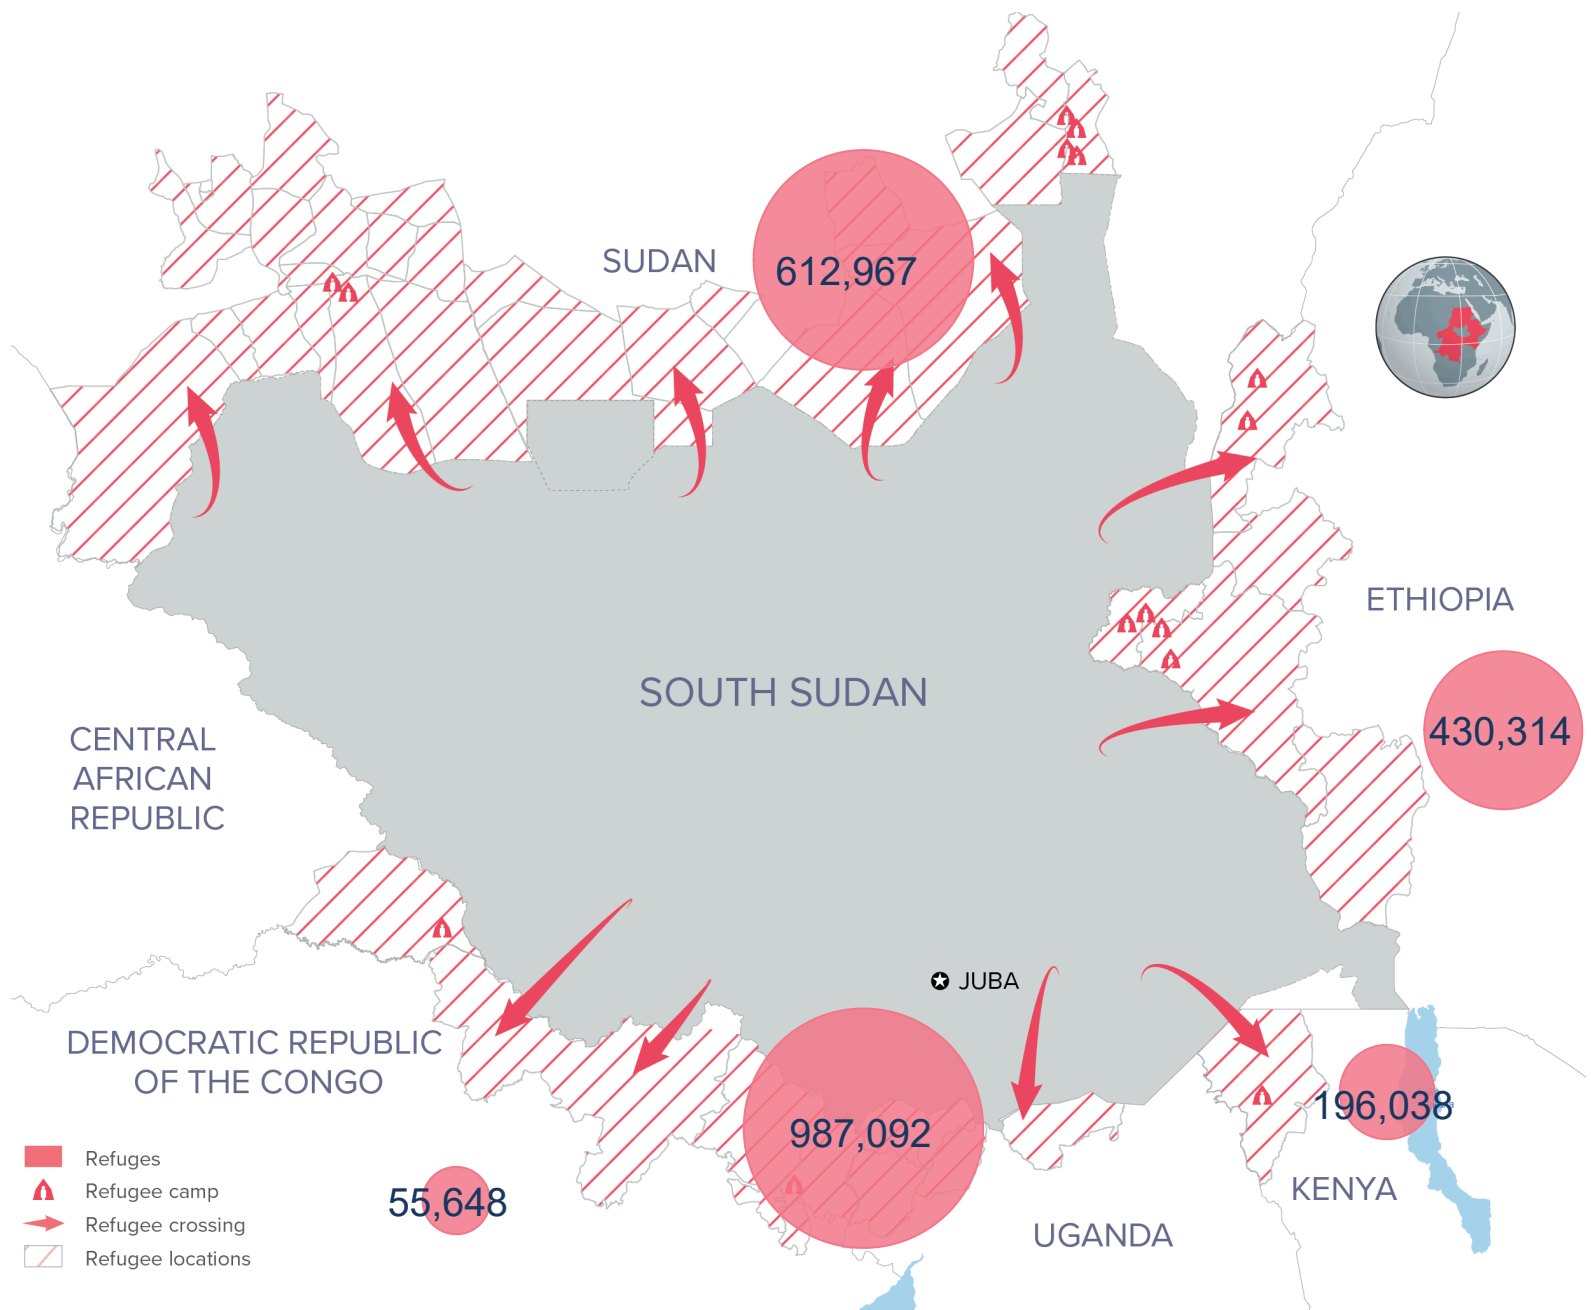

KEY FIGURES

2,282,059
SOUTH SUDANESE REFUGEES

This figure excludes 3,220 refugees and asylum seekers in the Central African Republic.

2024 REGIONAL RRRP FUNDING

USD 1.4 B

REQUESTED

USD 449.2 M

RECEIVED

BY 123 RRP PARTNERS IN 2024 FOR THE SOUTH SUDAN SITUATION

BY COUNTRY OF ASYLUM

NEW ARRIVALS BY MONTH

2025 arrivals (1 Jan - 28 Feb): 21,197

Based on field reports, UNHCR and Government registration

The boundaries and names shown and the designations used on this map do not imply official endorsement or acceptance by the United Nations.