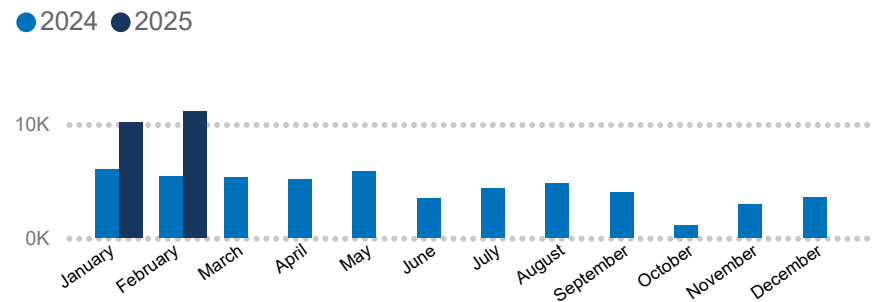

KEY FIGURES

2,282,059
SOUTH SUDANESE REFUGEES

This figure excludes 3,220 refugees and asylum seekers in the Central African Republic.

2024 REGIONAL RRRP FUNDING

USD 1.4 B

REQUESTED

USD 449.2 M

RECEIVED

BY 123 RRP PARTNERS IN 2024 FOR THE SOUTH SUDAN SITUATION

BY COUNTRY OF ASYLUM

NEW ARRIVALS BY MONTH

2025 arrivals (1 Jan - 28 Feb): 21,197

Based on field reports, UNHCR and Government registration

The boundaries and names shown and the designations used on this map do not imply official endorsement or acceptance by the United Nations.