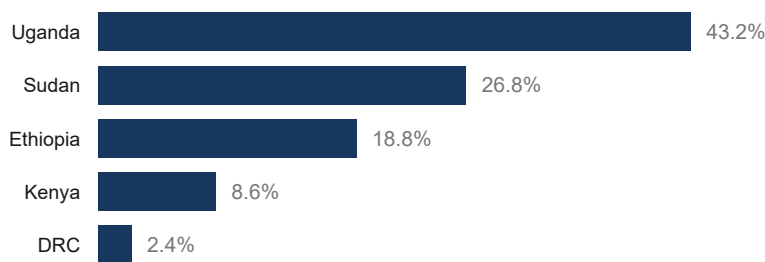

KEY FIGURES

2,282,059
SOUTH SUDANESE REFUGEES

This figure excludes 3,220 refugees and asylum seekers in the Central African Republic.

2024 REGIONAL RRRP FUNDING

USD 1.4 B

REQUESTED

USD 449.2 M

RECEIVED

BY 123 RRP PARTNERS IN 2024 FOR THE SOUTH SUDAN SITUATION

BY COUNTRY OF ASYLUM

NEW ARRIVALS BY MONTH

2025 arrivals (1 Jan - 28 Feb): 21,197

Based on field reports, UNHCR and Government registration

The boundaries and names shown and the designations used on this map do not imply official endorsement or acceptance by the United Nations.