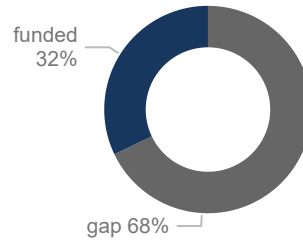

KEY FIGURES

2,282,059
SOUTH SUDANESE REFUGEES

This figure excludes 3,220 refugees and asylum seekers in the Central African Republic.

2024 REGIONAL RRRP FUNDING

USD 1.4 B

REQUESTED

USD 449.2 M

RECEIVED

BY 123 RRP PARTNERS IN 2024 FOR THE SOUTH SUDAN SITUATION

BY COUNTRY OF ASYLUM

NEW ARRIVALS BY MONTH

2025 arrivals (1 Jan - 28 Feb): 21,197

Based on field reports, UNHCR and Government registration

The boundaries and names shown and the designations used on this map do not imply official endorsement or acceptance by the United Nations.