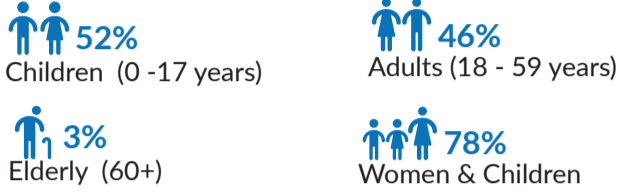

Refugees and Asylum seekers

1,075,982

Total Refugees and Asylum seekers
1,012,327 refugees | 63,655 asylum-seekers
Female: 52% | Male: 48%
Main country origin: South Sudan (40%),
Somalia (34%), Eritrea (17%) and Sudan (9%)

Age-gender breakdown

Population distribution

Population trends

IDPs and IDP Returnees

1,919,993

Internally Displaced Persons (IDPs)
Sources: DTM Site Assessment Round 37 (August 2024)
This figure includes IDPs in different formal and informal locations
According to the latest DTM National displacement Report 20