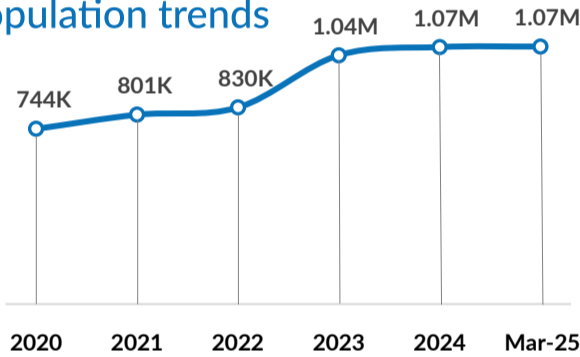

Refugees and Asylum seekers

1,075,982

Total Refugees and Asylum seekers
1,012,327 refugees | 63,655 asylum-seekers
Female: 52% | Male: 48%
Main country origin: South Sudan (40%),
Somalia (34%), Eritrea (17%) and Sudan (9%)

Age-gender breakdown

Population distribution

Population trends

IDPs and IDP Returnees

1,919,993

Internally Displaced Persons (IDPs)
Sources: DTM Site Assessment Round 37 (August 2024)
This figure includes IDPs in different formal and informal locations
According to the latest DTM National displacement Report 20