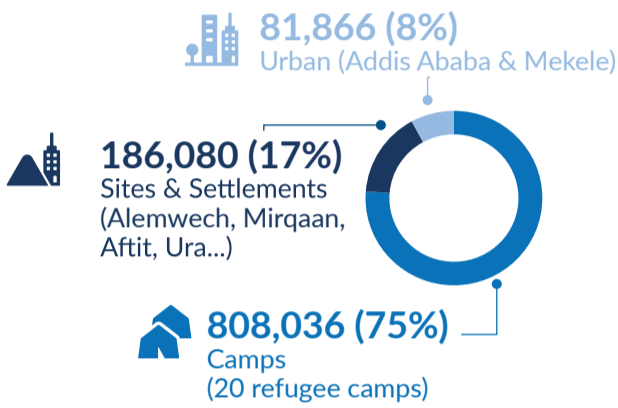

Refugees and Asylum seekers

1,075,982

Total Refugees and Asylum seekers
1,012,327 refugees | 63,655 asylum-seekers
Female: 52% | Male: 48%
Main country origin: South Sudan (40%),
Somalia (34%), Eritrea (17%) and Sudan (9%)

Age-gender breakdown

Population distribution

Population trends

IDPs and IDP Returnees

1,919,993

Internally Displaced Persons (IDPs)
Sources: DTM Site Assessment Round 37 (August 2024)
This figure includes IDPs in different formal and informal locations
According to the latest DTM National displacement Report 20

2,813,489

IDP Returnees
Sources: DTM National displacement Report 20

IDPs and IDP Returnees by region

Top 5 zones of origin | IDPs

Population trends | IDPs

Reason of displacement | IDPs

Population by region