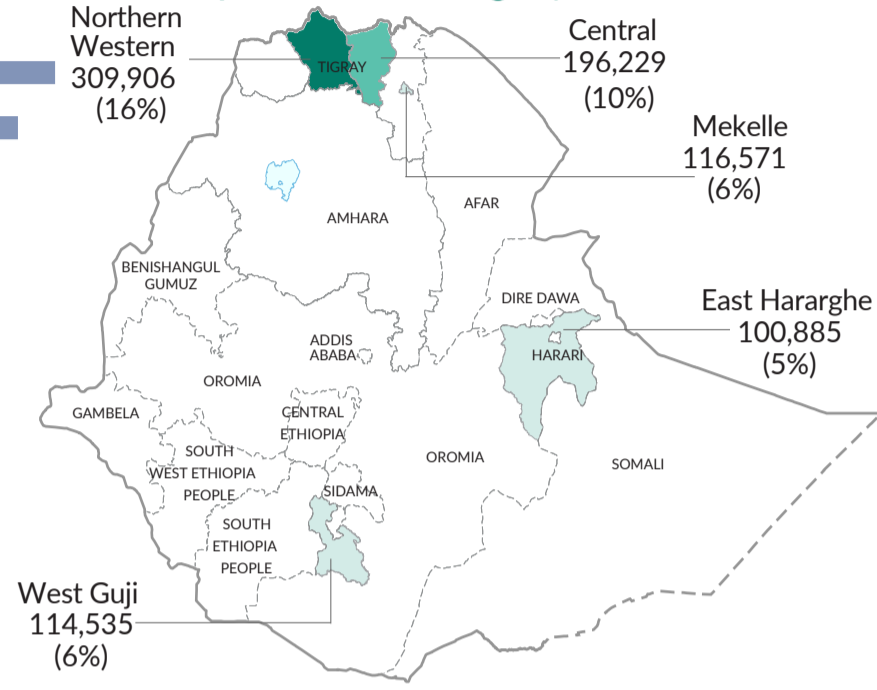

Refugees and Asylum seekers

1,075,982

Total Refugees and Asylum seekers
1,012,327 refugees | 63,655 asylum-seekers
Female: 52% | Male: 48%
Main country origin: South Sudan (40%),
Somalia (34%), Eritrea (17%) and Sudan (9%)

Age-gender breakdown

Population distribution

Population trends

IDPs and IDP Returnees

1,919,993

Internally Displaced Persons (IDPs)
Sources: DTM Site Assessment Round 37 (August 2024)
This figure includes IDPs in different formal and informal locations
According to the latest DTM National displacement Report 20

2,813,489

IDP Returnees
Sources: DTM National displacement Report 20

IDPs and IDP Returnees by region

Top 5 zones of origin | IDPs

Population trends | IDPs

Reason of displacement | IDPs

Population by region

Refugees and Asylum seekers
IDPs
IDPs Returnees