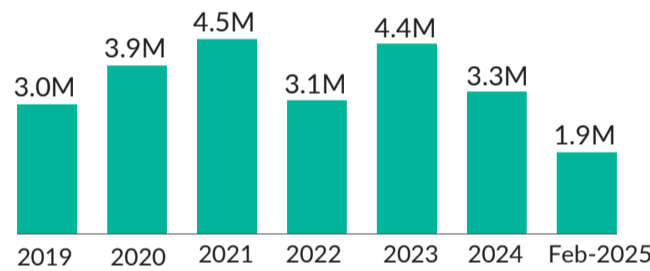

Age-gender breakdown

Population distribution

Population trends

IDPs and IDP Returnees

1,919,993

Internally Displaced Persons (IDPs)
Sources: DTM Site Assessment Round 37 (August 2024)
This figure includes IDPs in different formal and informal locations
According to the latest DTM National displacement Report 20

2,813,489

IDP Returnees
Sources: DTM National displacement Report 20

IDPs and IDP Returnees by region

Top 5 zones of origin | IDPs

Population trends | IDPs

Reason of displacement | IDPs

Population by region