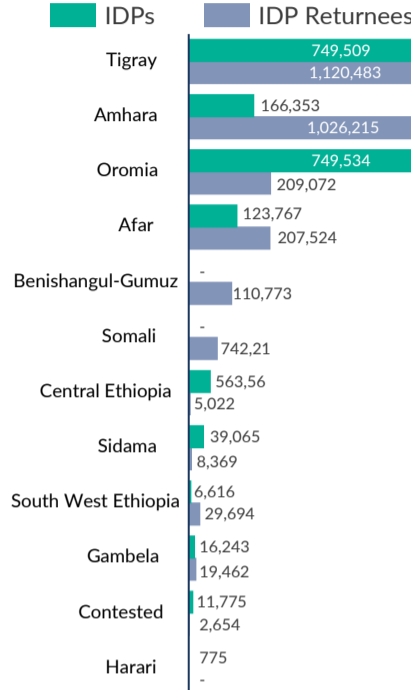

Refugees and Asylum seekers

1,075,982

Total Refugees and Asylum seekers
1,012,327 refugees | 63,655 asylum-seekers
Female: 52% | Male: 48%
Main country origin: South Sudan (40%),
Somalia (34%), Eritrea (17%) and Sudan (9%)

Age-gender breakdown

Population distribution

Population trends

IDPs and IDP Returnees

1,919,993

Internally Displaced Persons (IDPs)
Sources: DTM Site Assessment Round 37 (August 2024)
This figure includes IDPs in different formal and informal locations
According to the latest DTM National displacement Report 20

2,813,489

IDP Returnees
Sources: DTM National displacement Report 20

IDPs and IDP Returnees by region

Top 5 zones of origin | IDPs

Population trends | IDPs

Reason of displacement | IDPs

Population by region