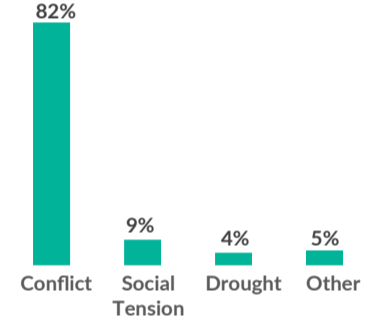

Reason of displacement | IDPs