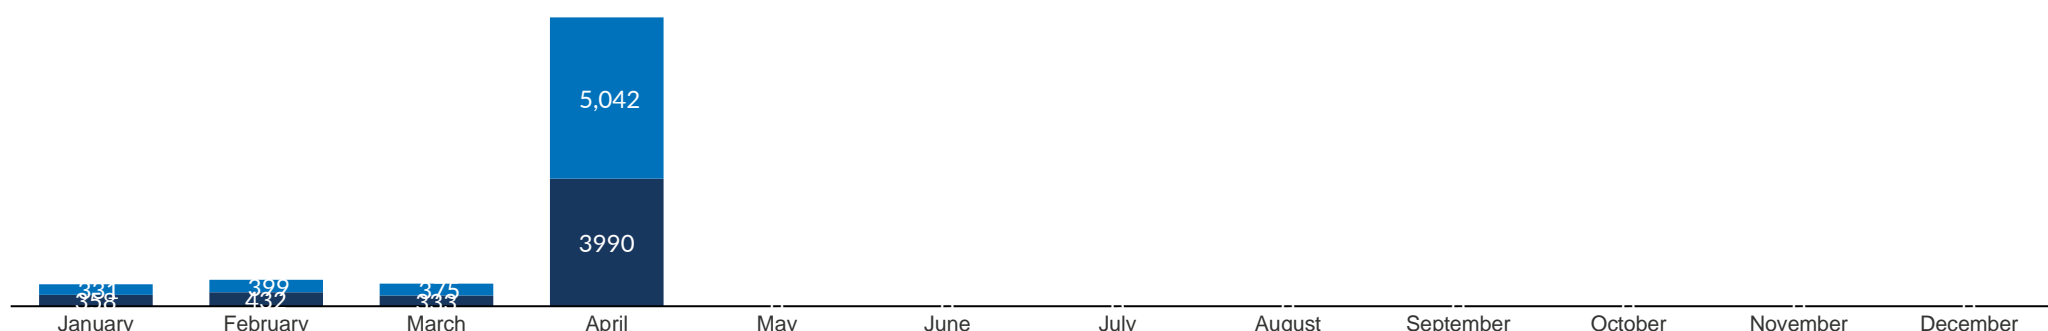

#### Age and gender breakdown of returnees

### Year-to-date Return Trends

■ Voluntary repatriation ■ Other returns

Total Individuals since 15 September 2023: 130,437 (Male: 67,201, Female: 63,236)

Total Individuals since 1 January 2025: 11,260 (Male: 5,929, Female: 5,331)