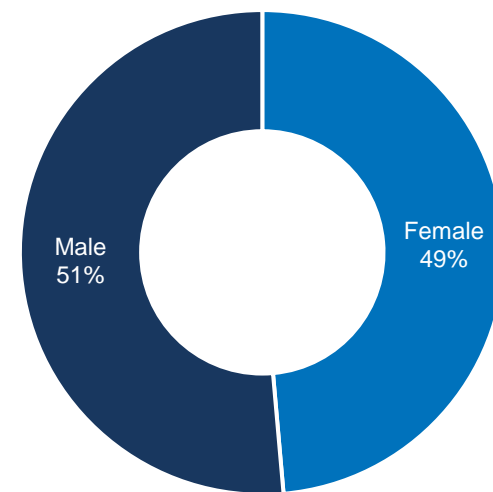

Gender breakdown of returnees