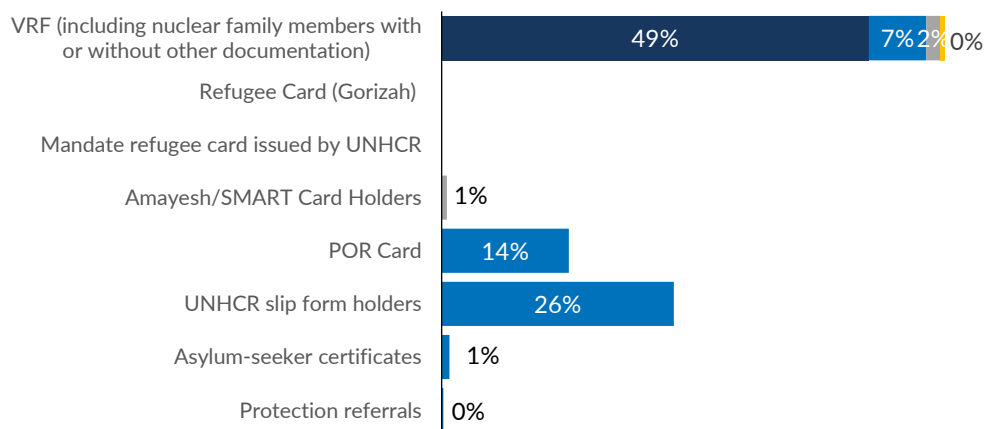

This infographic provides a weekly update on UNHCR-assisted Afghan nationals returning from Pakistan, Iran, Tajikistan and other countries. It details both voluntary repatriation as well as other returns. It categorizes the total numbers of returns by age, gender and documentation type, offering a clear demographic snapshot. Additionally, the infographic traces the flow of returnees from January to present, highlighting trends and changes over time. This visual representation serves as a vital tool for understanding the dynamics of Afghan nationals return, aiding stakeholders in making informed decisions and assessments regarding their integration and support.

Key Figures for the Week of 20 April – 26 April 2025

3,541 UNHCR-assisted returns

- **1,798** Total VolRep returns (VRF)
- **1,743** Total Other returns (Non-VRF)
- **506** Daily average (VRF+ non-VRF) returns

Age and gender analysis of returnees

- **49%** of returnees are female
- **37%** of returnee households are female-headed
- **58%** of returnees are below 18

Demographic Breakdown

Returns by documentation type

■ PoR ■ Non-PoR ■ Amaesh ■ Gorizah ■ Mandate Refugee ■ Other country