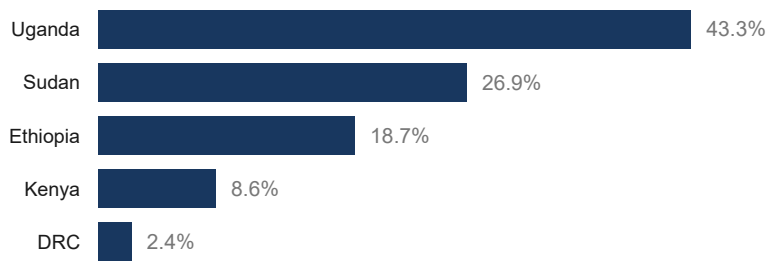

KEY FIGURES

2,294,911
SOUTH SUDANESE REFUGEES

This figure excludes 3,220 refugees and asylum seekers in the Central African Republic.

2024 REGIONAL RRRP FUNDING

USD 1.4 B

REQUESTED

USD 449.2 M

RECEIVED

BY 123 RRP PARTNERS IN 2024 FOR THE SOUTH SUDAN SITUATION

BY COUNTRY OF ASYLUM

NEW ARRIVALS BY MONTH

2025 arrivals (1 Jan - 31 Mar): 29,275

Based on field reports, UNHCR and Government registration

The boundaries and names shown and the designations used on this map do not imply official endorsement or acceptance by the United Nations.