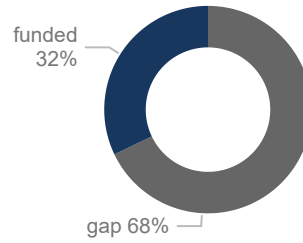

KEY FIGURES

2,294,911
SOUTH SUDANESE REFUGEES

This figure excludes 3,220 refugees and asylum seekers in the Central African Republic.

2024 REGIONAL RRRP FUNDING

USD 1.4 B

REQUESTED

USD 449.2 M

RECEIVED

BY 123 RRP PARTNERS IN 2024 FOR THE SOUTH SUDAN SITUATION

BY COUNTRY OF ASYLUM

NEW ARRIVALS BY MONTH

2025 arrivals (1 Jan - 31 Mar): 29,275

Based on field reports, UNHCR and Government registration

The boundaries and names shown and the designations used on this map do not imply official endorsement or acceptance by the United Nations.