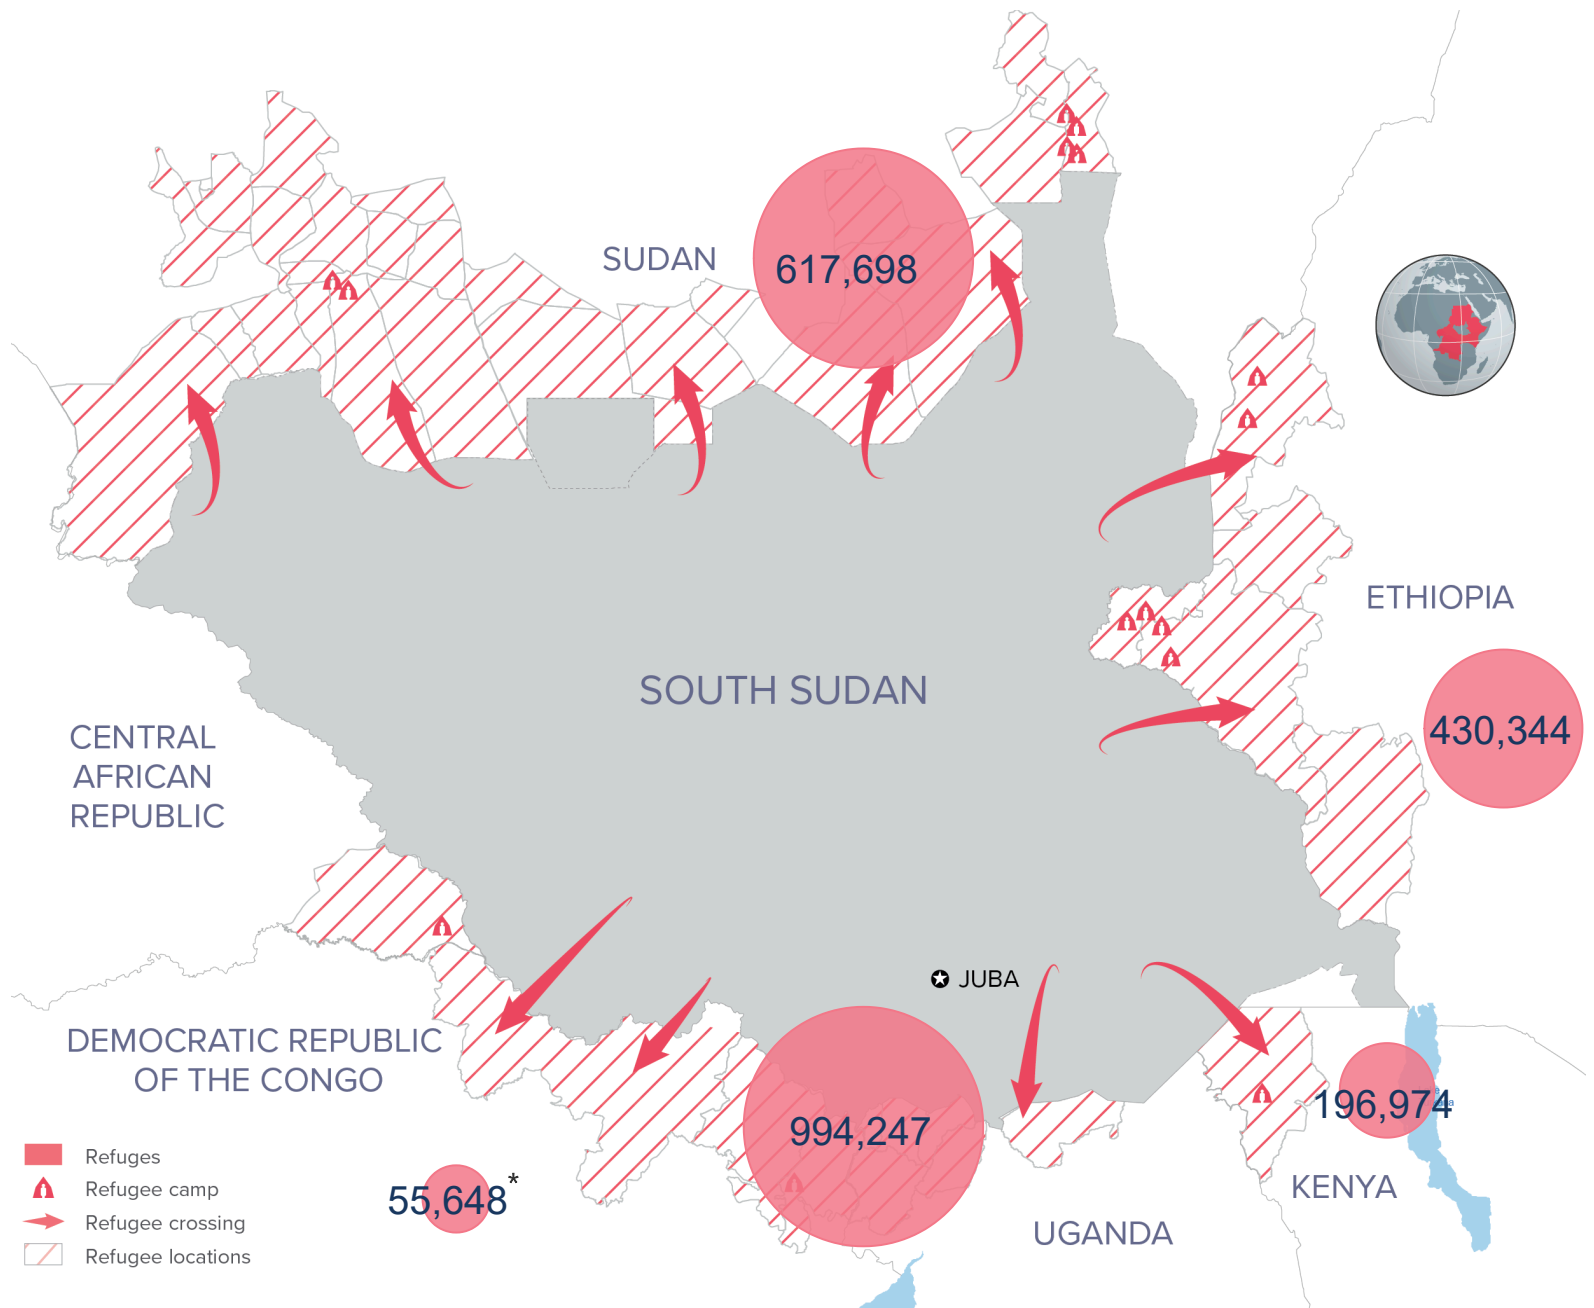

KEY FIGURES

2,294,911
SOUTH SUDANESE REFUGEES

This figure excludes 3,220 refugees and asylum seekers in the Central African Republic.

2024 REGIONAL RRRP FUNDING

USD 1.4 B

REQUESTED

USD 449.2 M

RECEIVED

BY 123 RRP PARTNERS IN 2024 FOR THE SOUTH SUDAN SITUATION

BY COUNTRY OF ASYLUM

NEW ARRIVALS BY MONTH

2025 arrivals (1 Jan - 31 Mar): 29,275

Based on field reports, UNHCR and Government registration

The boundaries and names shown and the designations used on this map do not imply official endorsement or acceptance by the United Nations.

* DRC figure as of 28 February 2025.