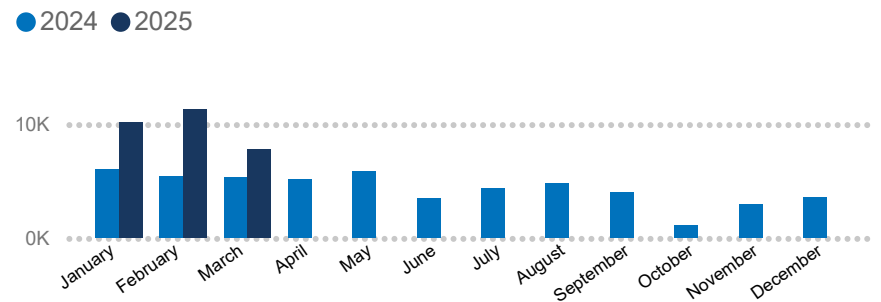

KEY FIGURES

2,294,911
SOUTH SUDANESE REFUGEES

This figure excludes 3,220 refugees and asylum seekers in the Central African Republic.

2024 REGIONAL RRRP FUNDING

USD 1.4 B

REQUESTED

USD 449.2 M

RECEIVED

BY 123 RRP PARTNERS IN 2024 FOR THE SOUTH SUDAN SITUATION

BY COUNTRY OF ASYLUM

NEW ARRIVALS BY MONTH

2025 arrivals (1 Jan - 31 Mar): 29,275

Based on field reports, UNHCR and Government registration

The boundaries and names shown and the designations used on this map do not imply official endorsement or acceptance by the United Nations.