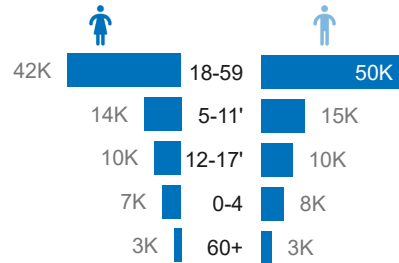

162K
Ethiopian refugees and asylum seekers
in neighbouring countries

1.9M*
Internally Displaced Persons

1.7M
Conflict induced IDPs in Ethiopia

0.2M
Natural Disaster IDPs in Ethiopia

2K
Ethiopia Returnees in 2025

1.1M
Refugees and asylum seekers in
Ethiopia

Ethiopian Refugees by Country of Asylum

Refugees in Ethiopia by Country of Origin

Age and gender breakdown

Ethiopian Returnees in 2025

Ethiopians displaced into neighbouring countries