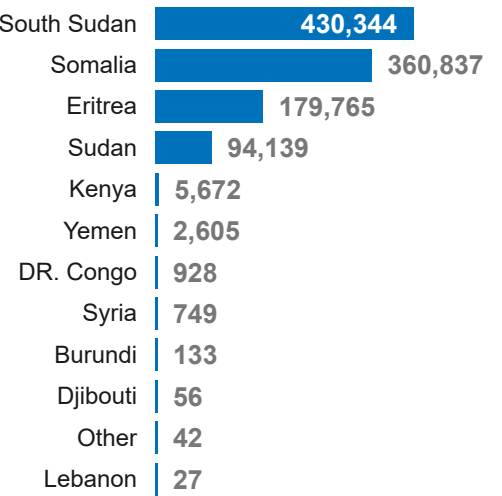

162K
Ethiopian refugees and asylum seekers
in neighbouring countries

1.9M*
Internally Displaced Persons

1.7M
Conflict induced IDPs in Ethiopia

0.2M
Natural Disaster IDPs in Ethiopia

2K
Ethiopia Returnees in 2025

1.1M
Refugees and asylum seekers in
Ethiopia

Ethiopian Refugees by Country of Asylum

Refugees in Ethiopia by Country of Origin

Age and gender breakdown

Ethiopian Returnees in 2025

Ethiopians displaced into neighbouring countries