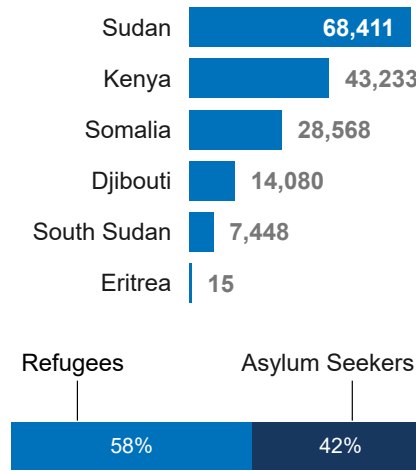

162K
Ethiopian refugees and asylum seekers
in neighbouring countries

1.9M*
Internally Displaced Persons

1.7M
Conflict induced IDPs in Ethiopia

0.2M
Natural Disaster IDPs in Ethiopia

2K
Ethiopia Returnees in 2025

1.1M
Refugees and asylum seekers in
Ethiopia

Ethiopian Refugees by Country of Asylum

Refugees in Ethiopia by Country of Origin

Age and gender breakdown

Ethiopian Returnees in 2025

Ethiopians displaced into neighbouring countries