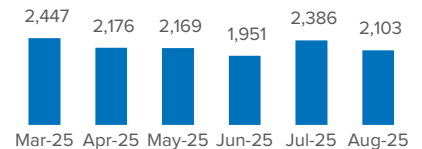

Applications (last six months)