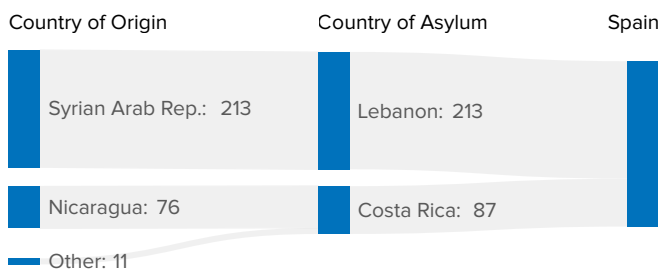

SPAIN RESETTLEMENT 2025⁶

1 Jan - 31 Aug 2025

300

Refugees resettled in Spain⁶

Refugees resettled in Spain by country of origin and country of asylum

Refugees resettled in Spain per month