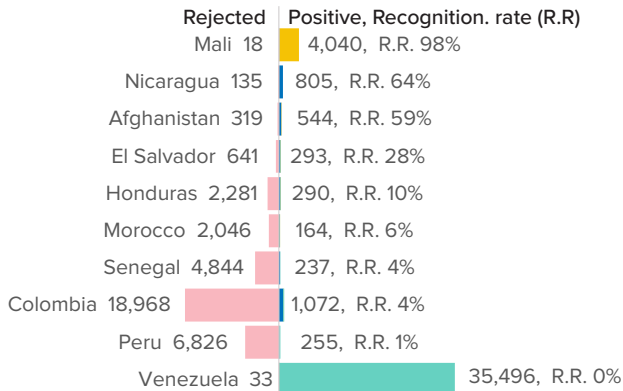

Eligibility Commission proposals⁴: 97,797

■ Geneva Conv. ■ Subsidiary Prot. ■ Hum. Reasons ■ Rejected