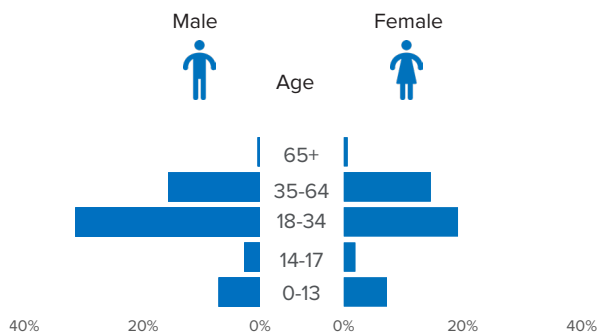

# SPAIN ASYLUM APPLICATIONS

1 Jan - 31 Aug 2025

**97,008** New asylum app. until 31 Aug 2025 -13% Dif. 2024 **10%** Recognition rate<sup>1</sup> **47%** Protection rate<sup>1</sup> **259,015** Total Pending app.<sup>2</sup> -1% Dif. 2024

Percentage of asylum applications by gender and age<sup>2</sup>

Main provinces of asylum applications

Most common nationalities of asylum applicants

Asylum applications by place of submission

Asylum applications per month