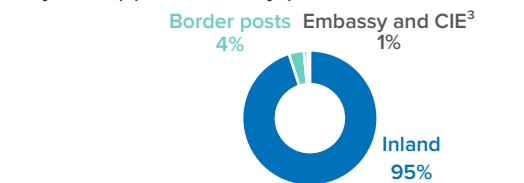

Asylum applications by place of submission