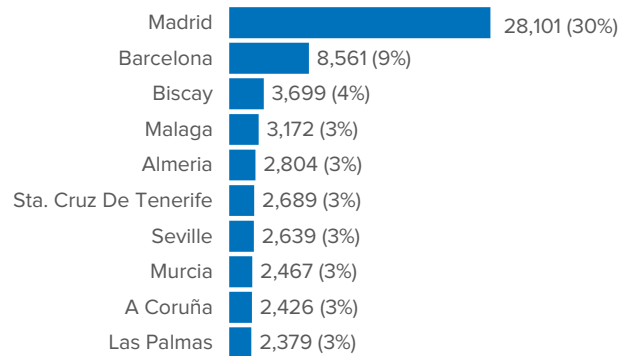

# SPAIN ASYLUM APPLICATIONS

1 Jan - 31 Aug 2025

**97,008** New asylum app. until 31 Aug 2025 -13% Dif. 2024 **10%** Recognition rate<sup>1</sup> **47%** Protection rate<sup>1</sup> **259,015** Total Pending app.<sup>2</sup> -1% Dif. 2024

Percentage of asylum applications by gender and age<sup>2</sup>

Main provinces of asylum applications

Most common nationalities of asylum applicants

Asylum applications by place of submission

Asylum applications per month