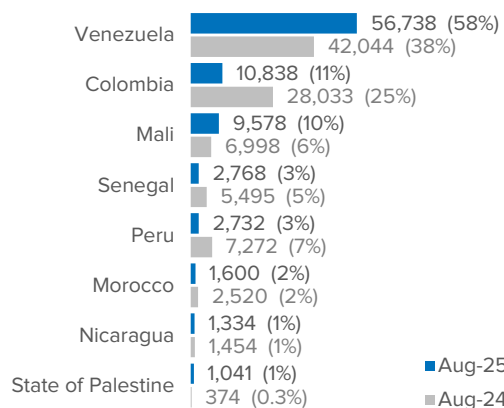

# SPAIN ASYLUM APPLICATIONS

1 Jan - 31 Aug 2025

**97,008** New asylum app. until 31 Aug 2025 -13% Dif. 2024 **10%** Recognition rate<sup>1</sup> **47%** Protection rate<sup>1</sup> **259,015** Total Pending app.<sup>2</sup> -1% Dif. 2024

Percentage of asylum applications by gender and age<sup>2</sup>

Main provinces of asylum applications

Most common nationalities of asylum applicants

Asylum applications by place of submission

Asylum applications per month