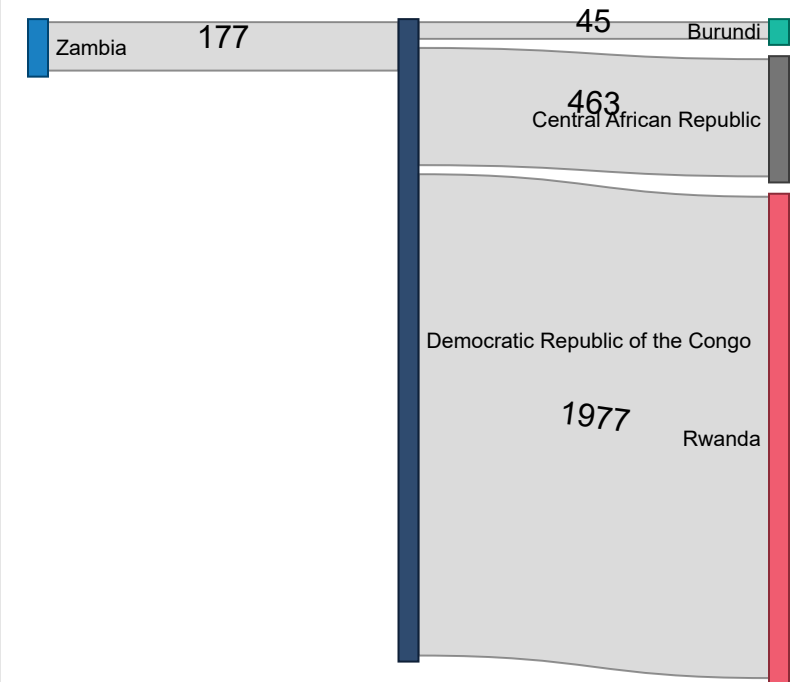

Repatriated since January 2025

Summary of Movements (Country of Asylum to Country of Repatriation)*

Monthly Trends

Repatriation since 2019

Repatriation Location in Country of Origin
Central African Republic | 463 (18%)

Rwanda | 1,977 (77%)

Burundi | 74 (3%)