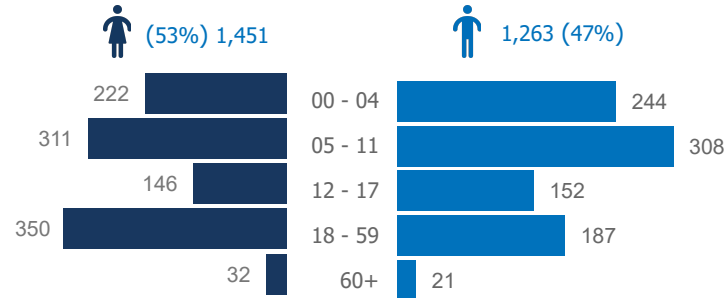

Repatriated since January 2025

Summary of Movements (Country of Asylum to Country of Repatriation)*

Monthly Trends

Repatriation since 2019

Repatriation Location in Country of Origin
Central African Republic | 463 (18%)

Rwanda | 1,977 (77%)

Burundi | 74 (3%)