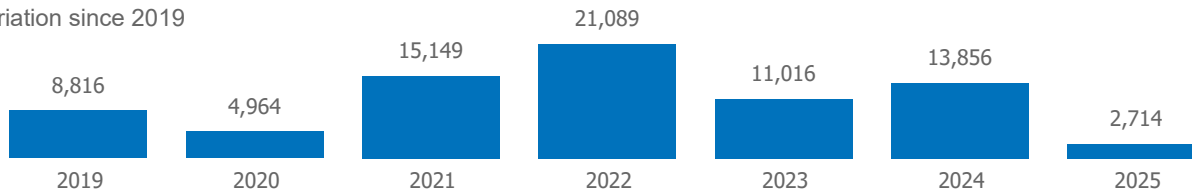

Repatriated since January 2025

Summary of Movements (Country of Asylum to Country of Repatriation)*

Monthly Trends

Repatriation since 2019

Repatriation Location in Country of Origin
Central African Republic | 463 (18%)