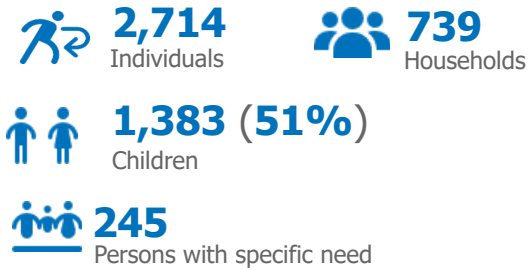

Repatriated since January 2025

Summary of Movements (Country of Asylum to Country of Repatriation)*

Monthly Trends

Repatriation since 2019

Repatriation Location in Country of Origin
Central African Republic | 463 (18%)

Rwanda | 1,977 (77%)

Burundi | 74 (3%)