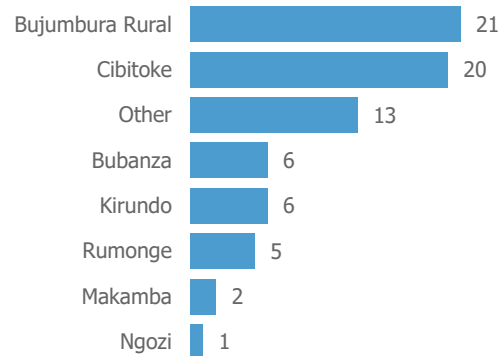

Repatriated since January 2025

Summary of Movements (Country of Asylum to Country of Repatriation)*

Monthly Trends

Repatriation since 2019

Repatriation Location in Country of Origin
Central African Republic | 463 (18%)

Rwanda | 1,977 (77%)

Burundi | 74 (3%)