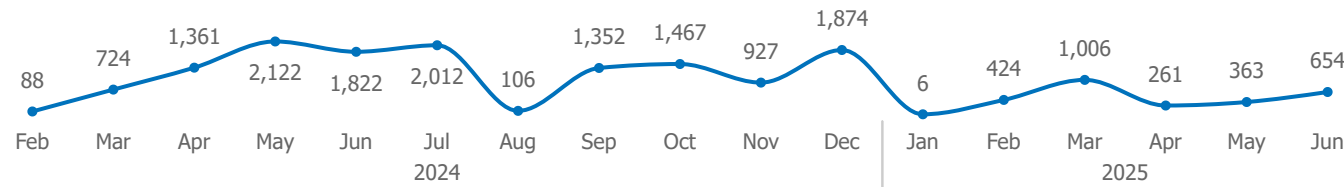

Repatriated since January 2025

Summary of Movements (Country of Asylum to Country of Repatriation)*

Monthly Trends

Repatriation since 2019

Repatriation Location in Country of Origin
Central African Republic | 463 (18%)