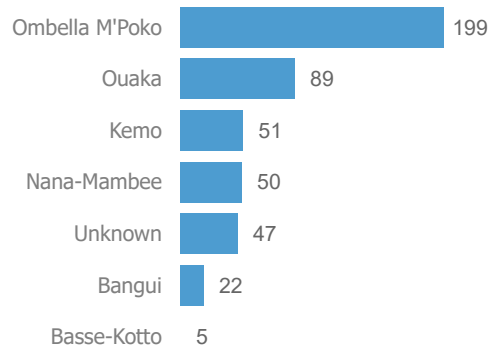

Repatriated since January 2025

Summary of Movements (Country of Asylum to Country of Repatriation)*

Monthly Trends

Repatriation since 2019

Repatriation Location in Country of Origin
Central African Republic | 463 (18%)

Rwanda | 1,977 (77%)

Burundi | 74 (3%)