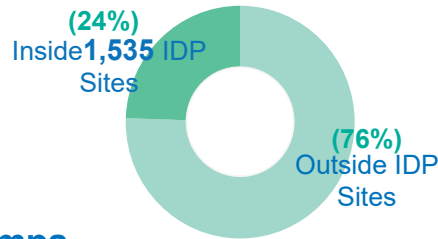

## Key Figures

- An estimated **5.54** million IDPs remain displaced in Syria. About **76%** living outside IDP sites while **24%** are hosted in formal IDP sites.
- Between December 2024 and 4th Jun 2026, estimated total of **1,918,437** IDPs returned

## Estimated IDP Population

Aug 2025 OCHA

**5,542,227**

## Estimated IDP Population in Camps

April 2026 CCCM

**1,275** Current IDPs sites in Syria  
Source: CCCM Cluster

**870,436** IDPs inside IDP sites  
78% are women & children

## Estimated IDP Returnees

Source: UNHCR Jun 2026

**1,918,437**

4th Jun 2026

**1,513,449** Source: OCHA Jan - Aug 2025

**404,988**

**1,126,937** IDPs Departed from Camps Source: CCCM as of 28 May 2026