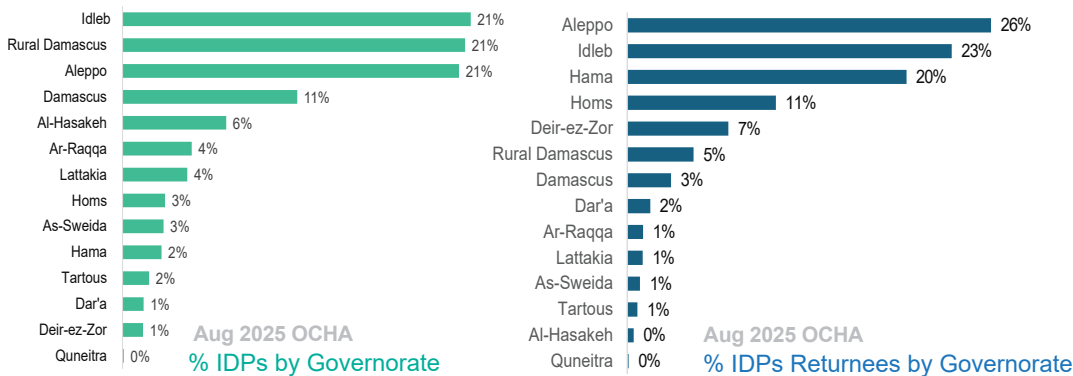

## Key Figures

- An estimated **5.54** million IDPs remain displaced in Syria. About **76%** living outside IDP sites while **24%** are hosted in formal IDP sites.
- Between December 2024 and 4th Jun 2026, estimated total of **1,918,437** IDPs returned

## Estimated IDP Population in Camps

April 2026 CCCM

**1,275** Current IDPs sites in Syria  
Source: CCCM Cluster

**870,436** IDPs inside IDP sites  
78% are women & children

## Estimated IDP Returnees

Source: UNHCR Jun 2026

**1,918,437**

4th Jun 2026

**1,513,449** Source: OCHA Jan - Aug 2025

**404,988**

**1,126,937** IDPs Departed from Camps Source: CCCM as of 28 May 2026

## Locations of 1,918,437 IDP returnees by governorate 4th Jun 2026