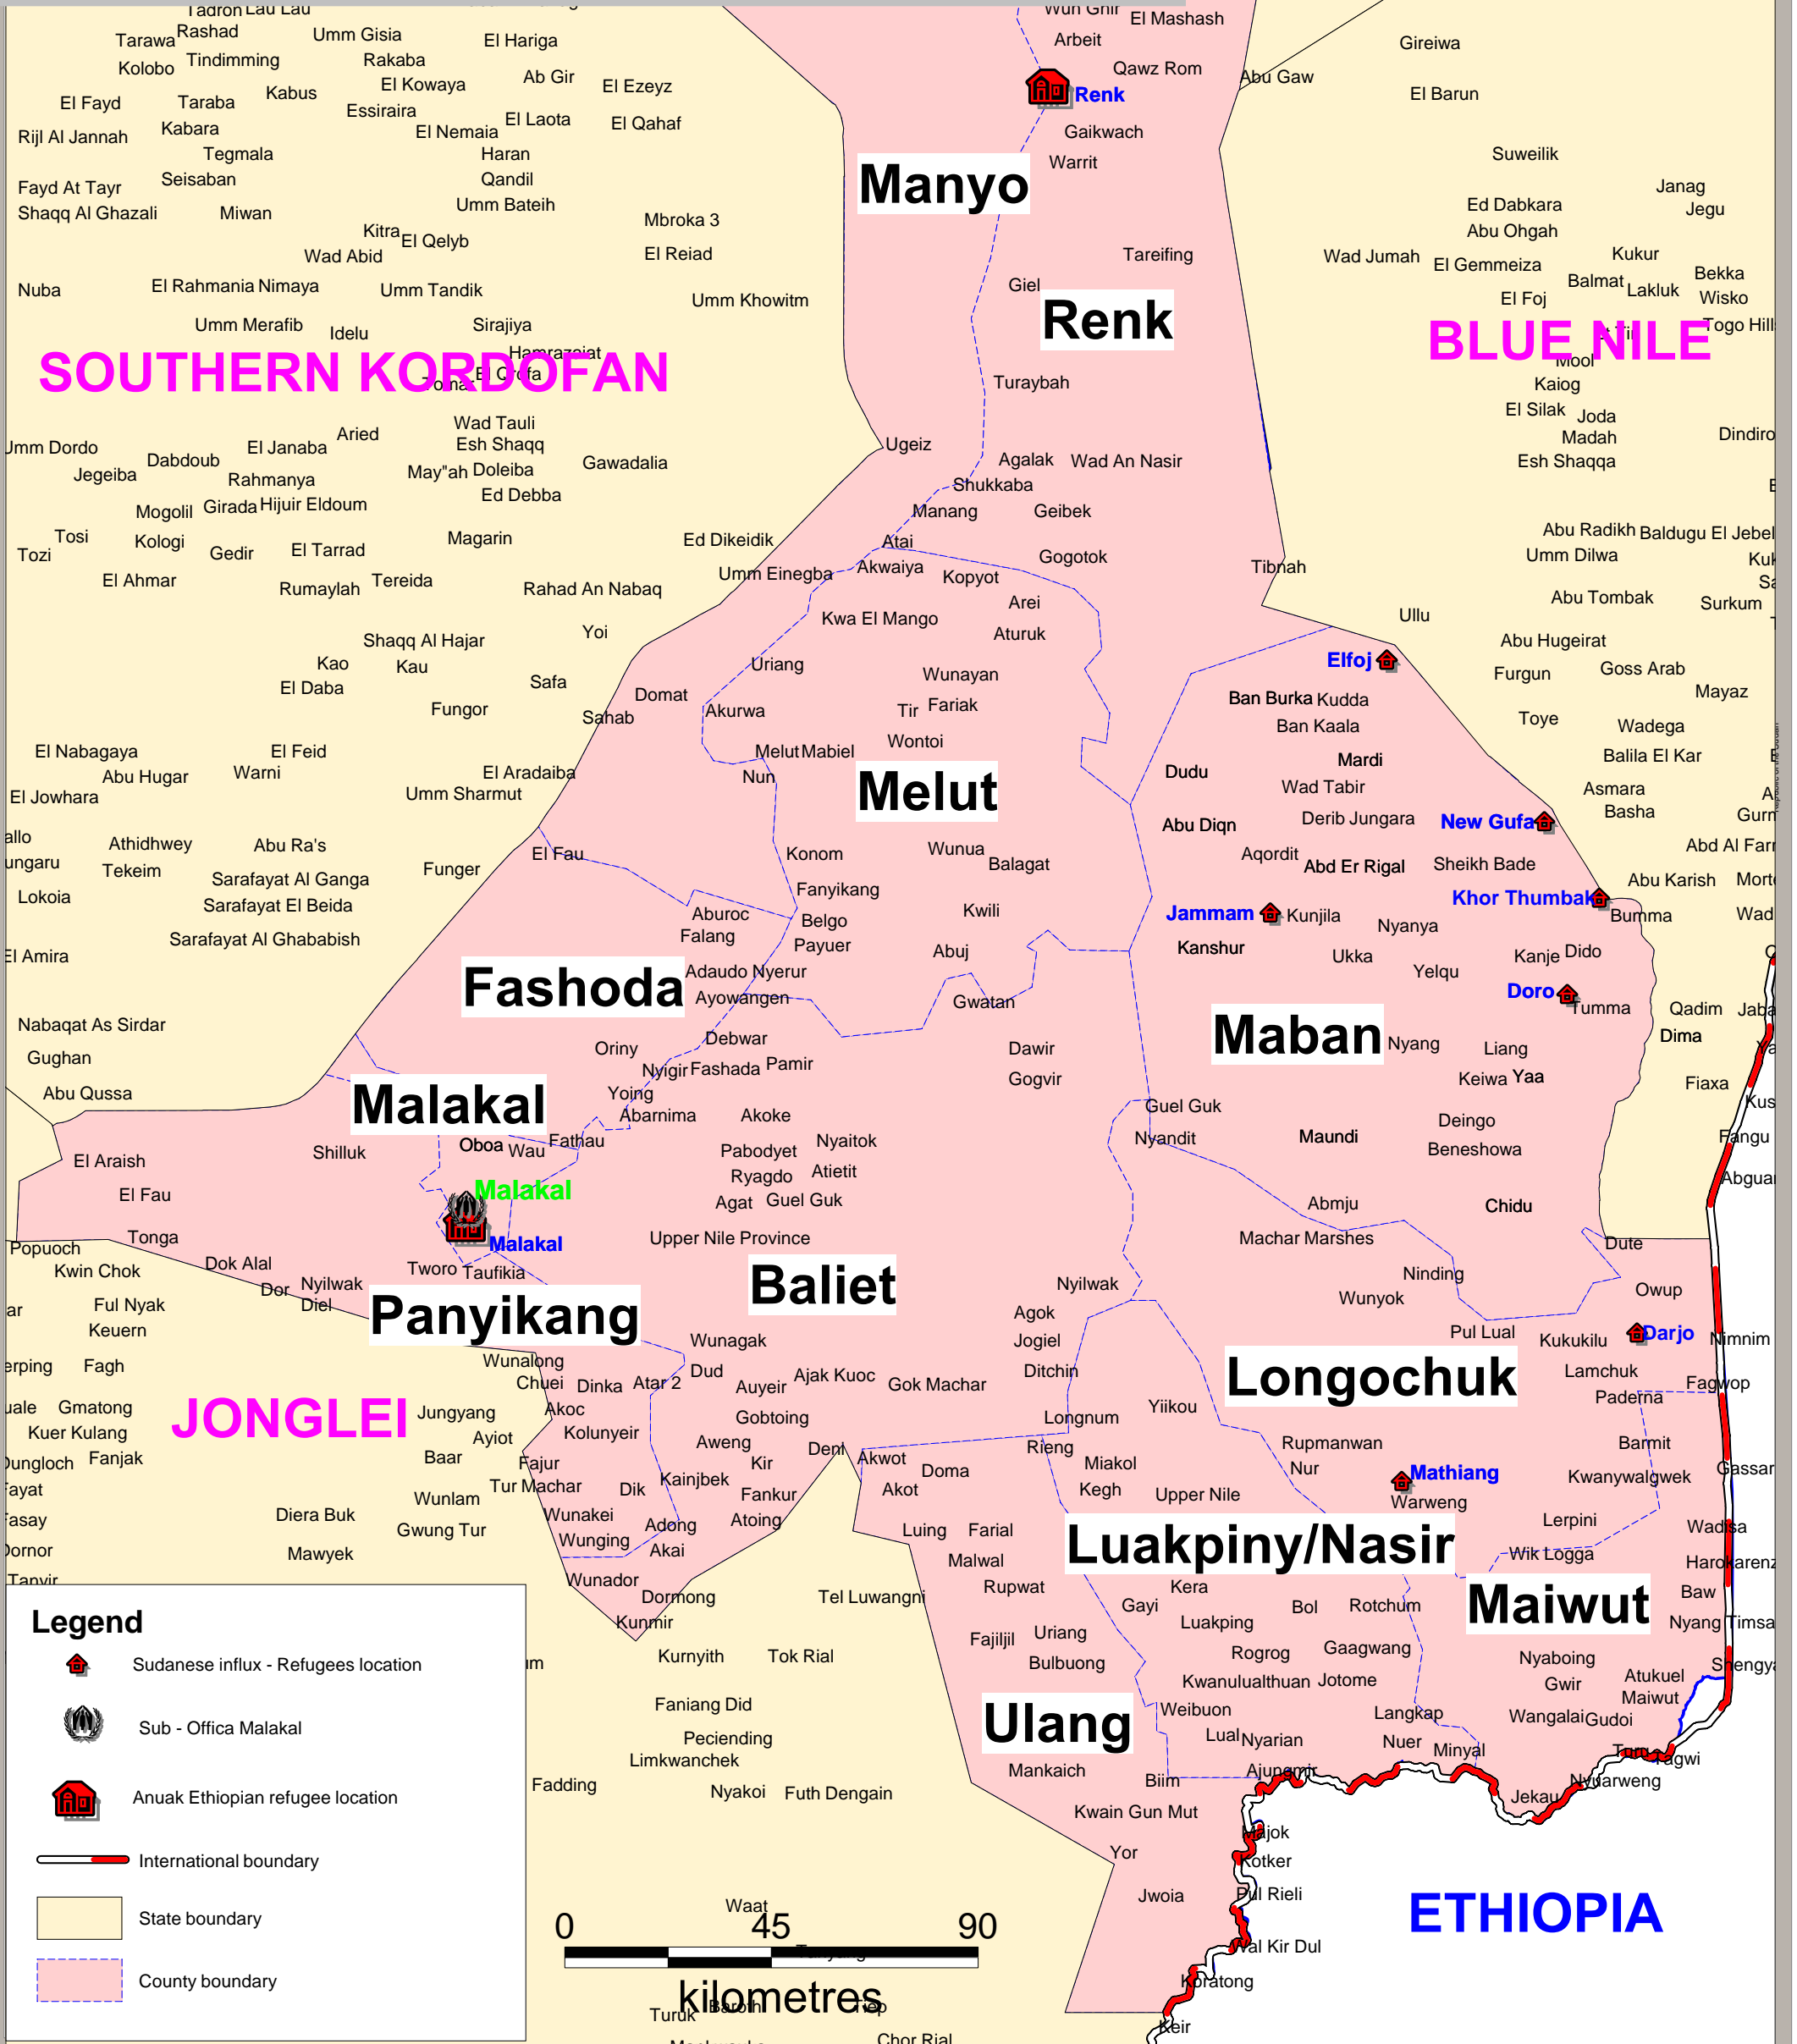

UPPER NILE STATE

Refugee locations

PROTECTION

Database Management Department
Juba, South Sudan

Sources:
UNHCR, Global Insight digital mapping
© 1998 Europa Technologies Ltd.

The boundaries and names shown
and the designations used on this
map do not imply official endorsement
or acceptance by the United Nations.

Refugee population in Upper Nile State

54,024

Refugee influx from Sudan (Blue Nile State)

Legend

- Sudanese influx - Refugees location
- Sub - Offica Malakal
- Anuak Ethiopian refugee location
- International boundary
- State boundary
- County boundary