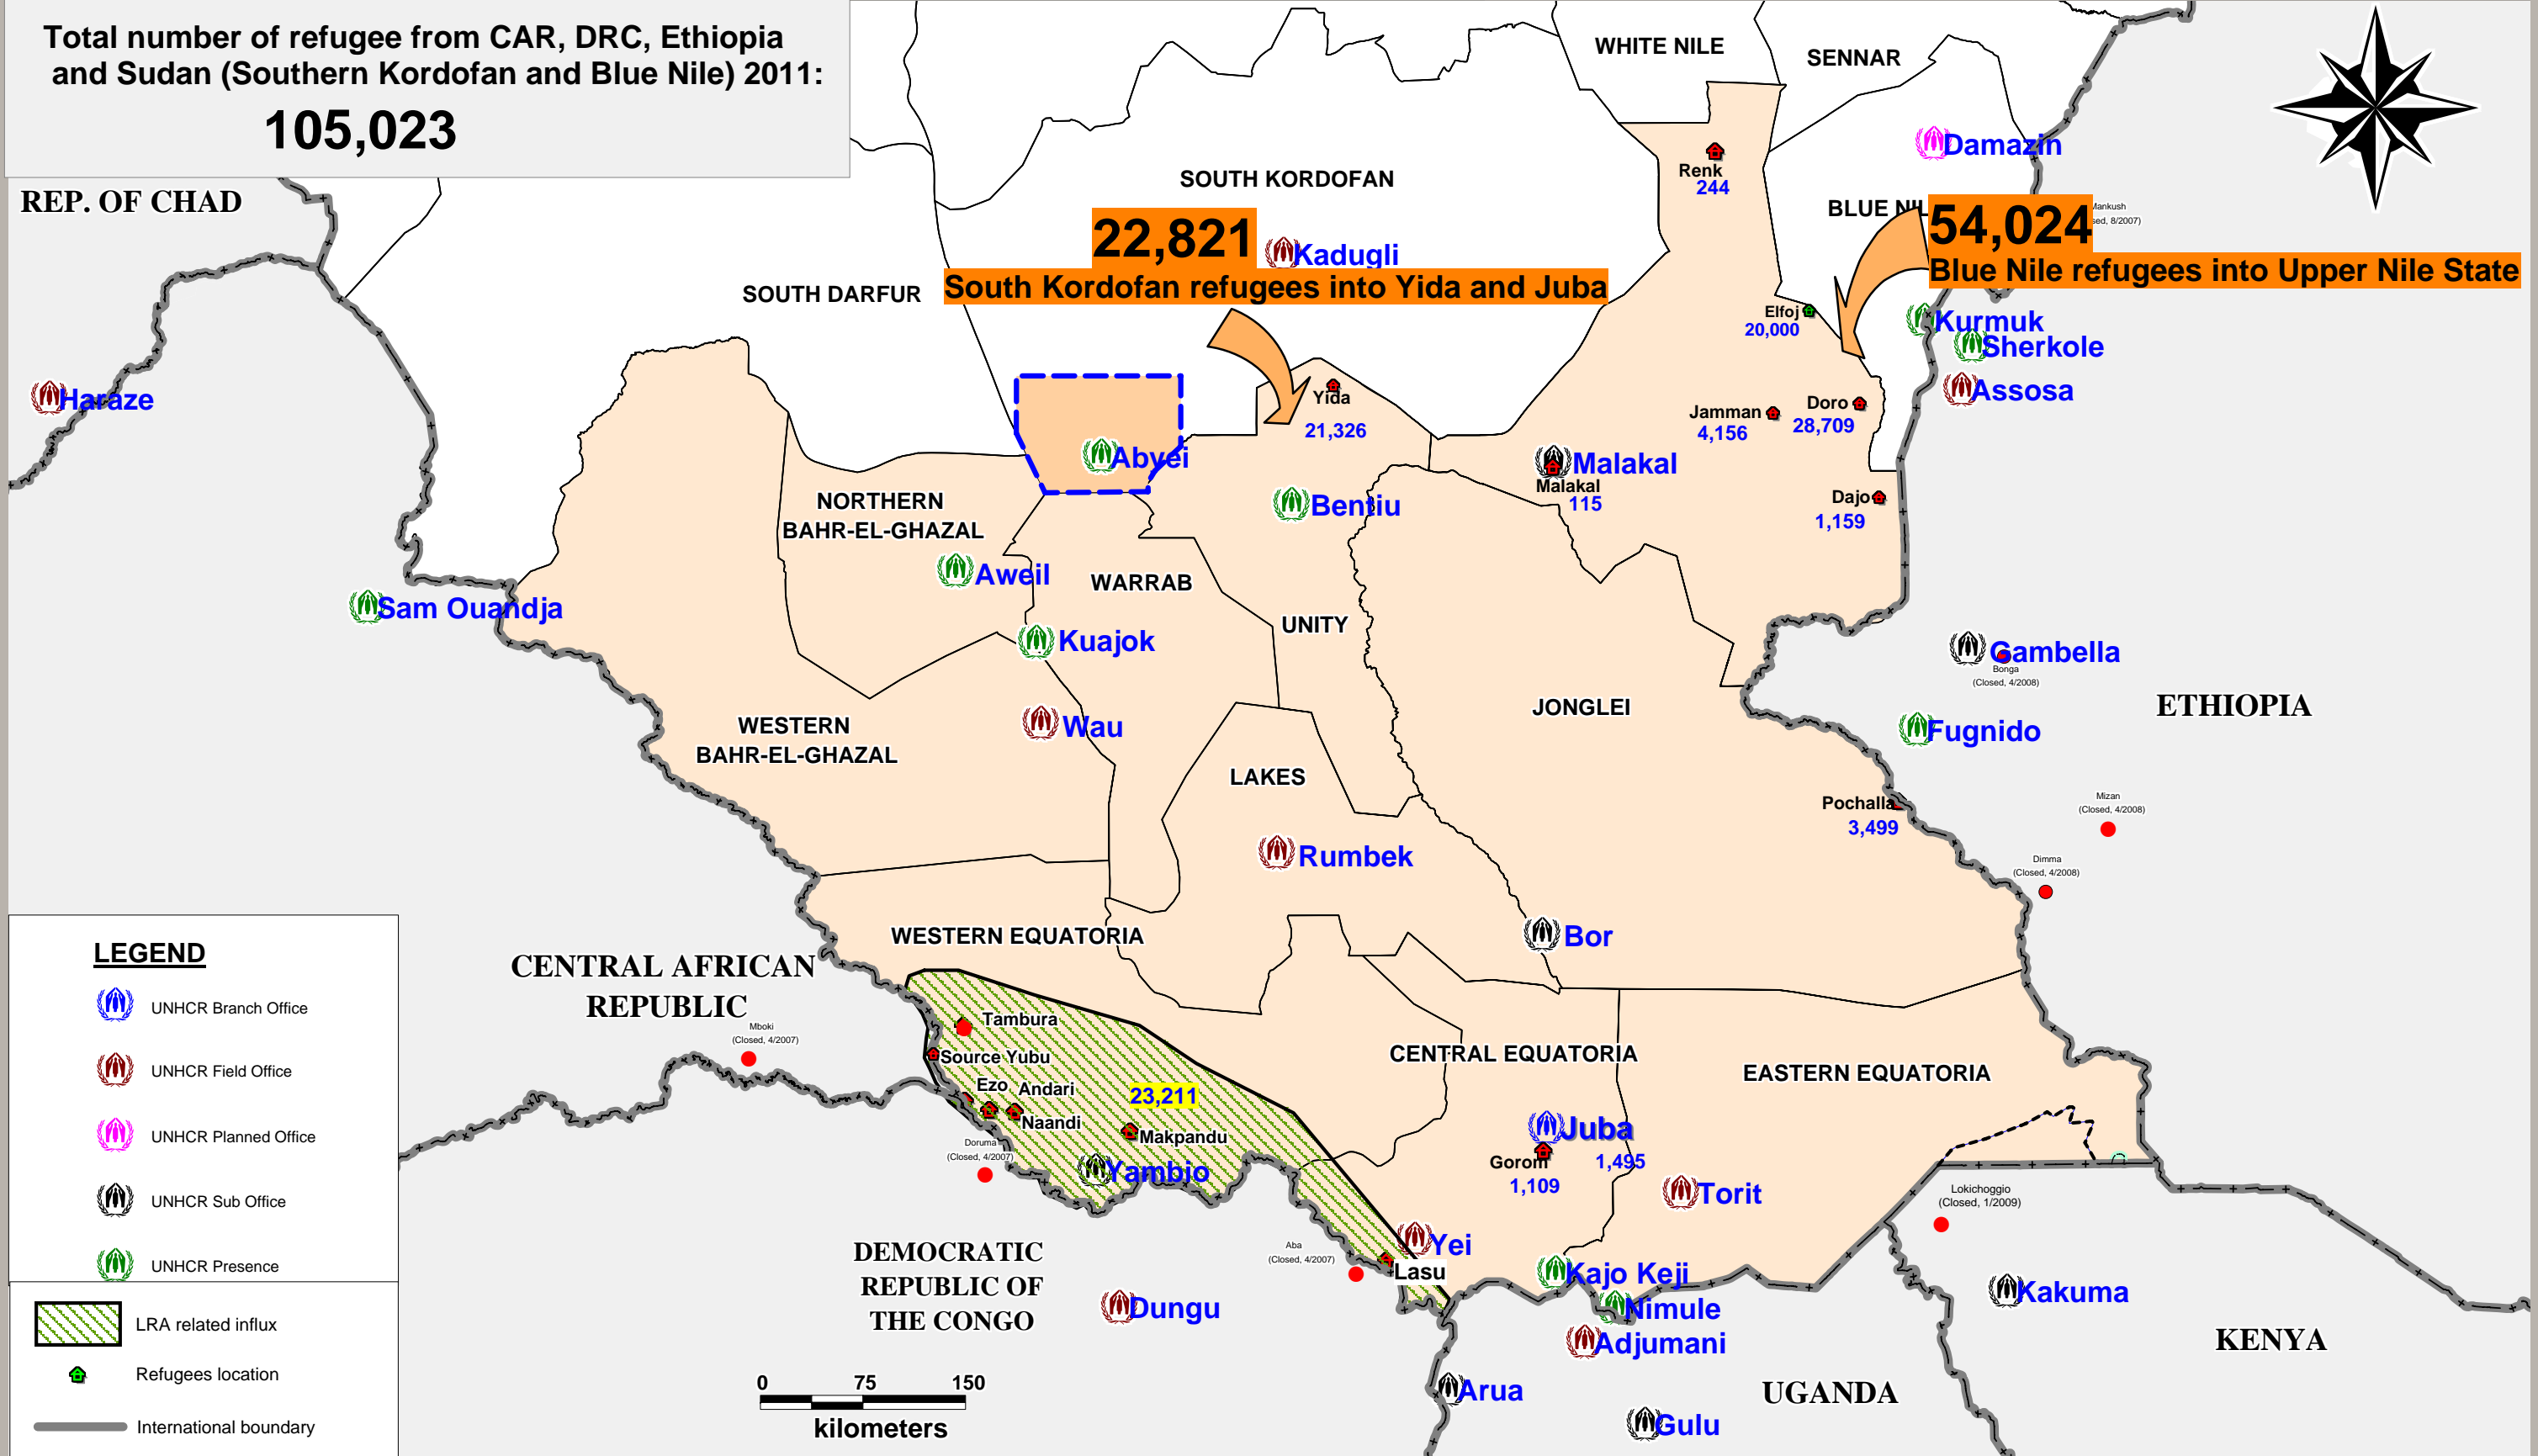

Refugee influx into South Sudan

As of December 2011

PROTECTION
Database Management Department
Juba, South Sudan

Sources:
UNHCR, Global Insight digital mapping
© 1998 Europa Technologies Ltd.

The boundaries and names shown and the designations used on this map do not imply official endorsement or acceptance by the United Nations.

Total number of refugee from CAR, DRC, Ethiopia and Sudan (Southern Kordofan and Blue Nile) 2011:
105,023

LEGEND

- UNHCR Branch Office
- UNHCR Field Office
- UNHCR Planned Office
- UNHCR Sub Office
- UNHCR Presence
- LRA related influx
- Refugees location
- International boundary