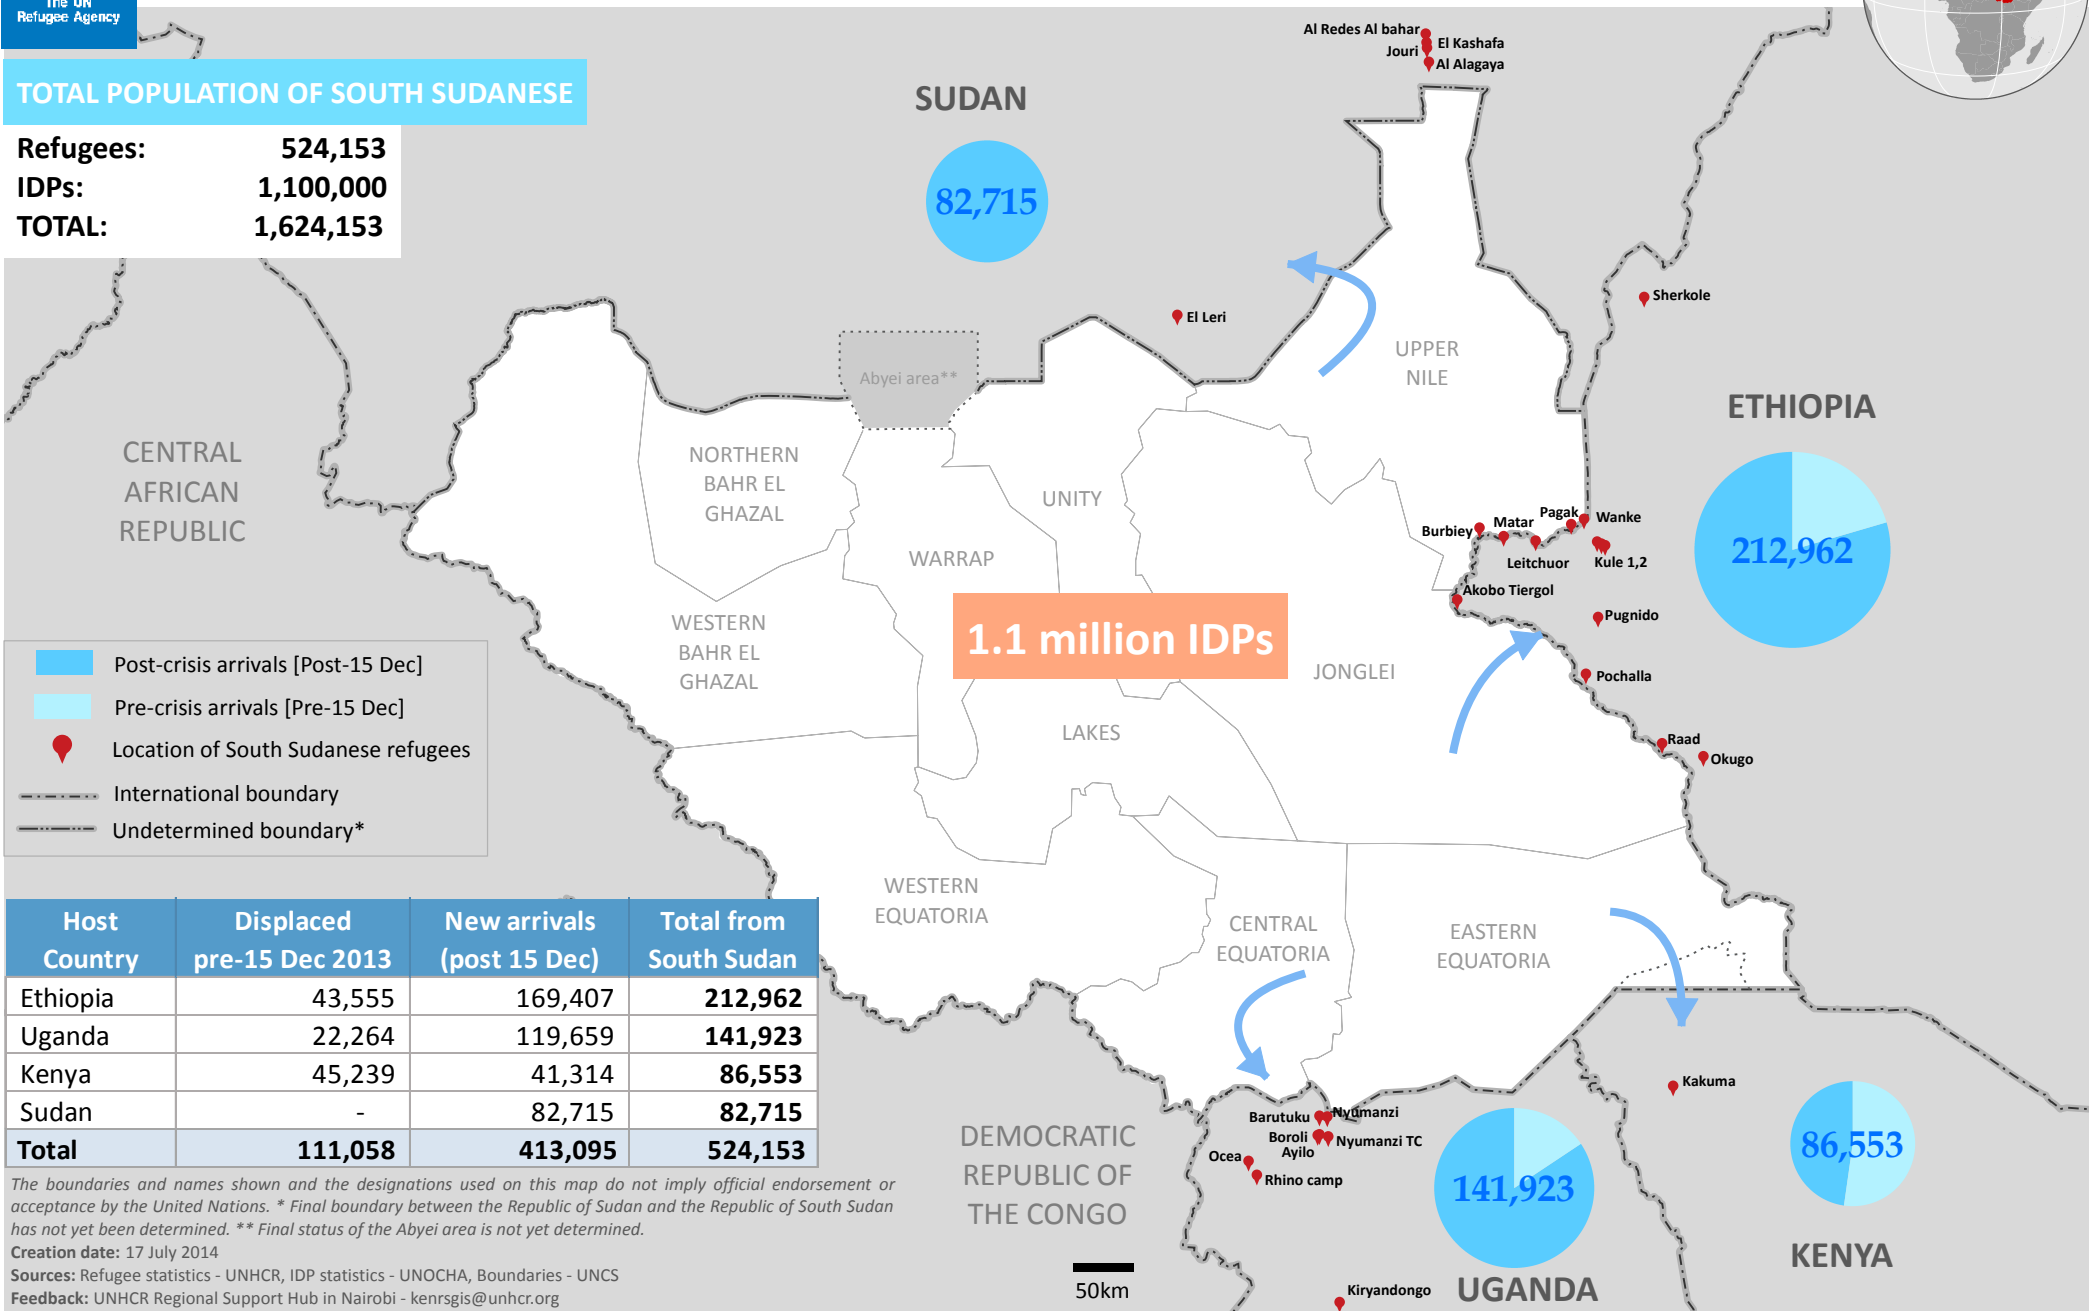

South Sudan Emergency: Regional overview of refugees from South Sudan

As of 14 July 2014

TOTAL POPULATION OF SOUTH SUDANESE

Refugees: **524,153**
 IDPs: **1,100,000**
 TOTAL: **1,624,153**

- Post-crisis arrivals [Post-15 Dec]
- Pre-crisis arrivals [Pre-15 Dec]
- Location of South Sudanese refugees
- International boundary
- - - Undetermined boundary*

Host Country	Displaced pre-15 Dec 2013	New arrivals (post 15 Dec)	Total from South Sudan
Ethiopia	43,555	169,407	212,962
Uganda	22,264	119,659	141,923
Kenya	45,239	41,314	86,553
Sudan	-	82,715	82,715
Total	111,058	413,095	524,153

The boundaries and names shown and the designations used on this map do not imply official endorsement or acceptance by the United Nations. * Final boundary between the Republic of Sudan and the Republic of South Sudan has not yet been determined. ** Final status of the Abyei area is not yet determined.