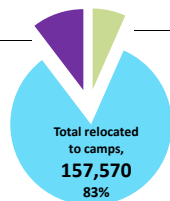

Refugee Arrivals

TOTAL ARRIVALS
189,539

Awaiting relocation to camps, 19,616
10%

Missing for Relocation, 12,353
7%

All CAMPS in Gambella region

Tierkidi
48,643
(31%)

Leitchuor
47,806
(30%)

Kule
45,966
(29%)

Others
Okugo 2,111*
Pugnido 1,807**
Akula (Local Community) 1,274
Nip Nip 2,888

absentees during camp registration
7,075
Kule=4,295
Tierkidi=2,780

AVERAGE FAMILY SIZE
3.9

TOTAL CAMPS population
157,570
persons

AVERAGE FAMILY SIZE
4

TIERKIDI population
48,643
persons

LEITCHUOR camp

CAMP OPENED: 21 January, 2014 LEVEL 2 REGISTRATION : 100% FINISHED

AGE COHORT AND GENDER BREAKDOWN

AGE COHORT AND GENDER BREAKDOWN

Age Cohort	Male	Female	Total	%
0 - 4 years	5,835	5,720	11,555	24%
5 - 11 years	7,849	7,632	15,481	33%
12 - 17 years	3,684	3,468	7,152	15%
18 - 59 years	2,513	10,394	12,907	27%
60+ years	165	546	711	1%
Total	20,046	27,760	47,806	
%	42%	58%		

AVERAGE FAMILY SIZE
3

PUGNIDO population
1,807
persons

*- This figure does not include the old caseload of 3,952 South Sudanese refugees registered pre 15th December 2013

** - This figure does not include the old caseload of 43,213 South Sudanese refugees registered pre 15th December 2013