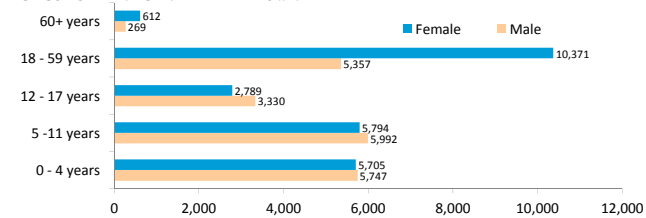

TIERKIDI camp

CAMP OPENED: 26 February, 2014 LEVEL 2 REGISTRATION : 100% FINISHED

AGE COHORT AND GENDER BREAKDOWN

AGE COHORT AND GENDER BREAKDOWN

Age Cohort	Male	Female	Total	%
0-4 years	5,890	5,901	11,791	25%
5 - 11 years	7,518	7,192	14,710	30%
12 - 17 years	3,780	3,506	7,286	15%
18 - 59 years	3,249	10,883	14,132	29%
60+ years	188	536	724	1%
Total	20,625	28,018	48,643	
%	42%	58%		

AVERAGE FAMILY SIZE
4

TIERKIDI population
48,643
persons

LEITCHUOR camp

CAMP OPENED: 21 January, 2014 LEVEL 2 REGISTRATION : 100% FINISHED

AGE COHORT AND GENDER BREAKDOWN

AGE COHORT AND GENDER BREAKDOWN

Age Cohort	Male	Female	Total	%
0 - 4 years	5,835	5,720	11,555	24%
5 - 11 years	7,849	7,632	15,481	33%
12 - 17 years	3,684	3,468	7,152	15%
18 - 59 years	2,513	10,394	12,907	27%
60+ years	165	546	711	1%
Total	20,046	27,760	47,806	
%	42%	58%		

AVERAGE FAMILY SIZE
3.9

LEITCHUOR population
47,806
persons

KULE camp

CAMP OPENED: 17 May, 2014 LEVEL 2 REGISTRATION : 100% FINISHED

AGE COHORT AND GENDER BREAKDOWN

AGE COHORT AND GENDER BREAKDOWN

Age Cohort	Male	Female	Total	%
0 - 4 years	5,747	5,705	11,452	25%
5 - 11 years	5,992	5,794	11,786	26%
12 - 17 years	3,330	2,789	6,119	13%
18 - 59 years	5,357	10,371	15,728	34%
60+ years	269	612	881	2%
Total	20,695	25,271	45,966	
%	45%	55%		