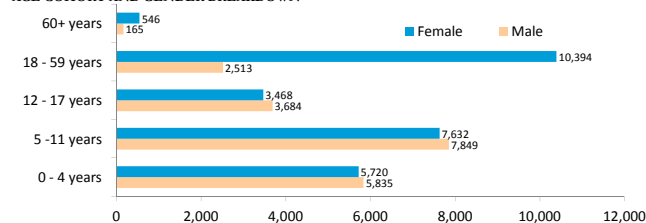

Others
Okugo 2,111*
Pugnido 1,807**
Akula (Local Community) 1,274
Nip Nip 2,888

absentees during camp registration
7,075
Kule=4,295
Tierkidi=2,780

AVERAGE FAMILY SIZE
3.9

TOTAL CAMPS population
157,570
persons

TIERKIDI camp

CAMP OPENED: 26 February, 2014 LEVEL 2 REGISTRATION : 100% FINISHED

AGE COHORT AND GENDER BREAKDOWN

AGE COHORT AND GENDER BREAKDOWN

Age Cohort	Male	Female	Total	%
0-4 years	5,890	5,901	11,791	25%
5 - 11 years	7,518	7,192	14,710	30%
12 - 17 years	3,780	3,506	7,286	15%
18 - 59 years	3,249	10,883	14,132	29%
60+ years	188	536	724	1%
Total	20,625	28,018	48,643	
%	42%	58%		

AVERAGE FAMILY SIZE
4

TIERKIDI population
48,643
persons

LEITCHUOR camp

CAMP OPENED: 21 January, 2014 LEVEL 2 REGISTRATION : 100% FINISHED

AGE COHORT AND GENDER BREAKDOWN

AGE COHORT AND GENDER BREAKDOWN

Age Cohort	Male	Female	Total	%
0 - 4 years	5,835	5,720	11,555	24%
5 - 11 years	7,849	7,632	15,481	33%
12 - 17 years	3,684	3,468	7,152	15%
18 - 59 years	2,513	10,394	12,907	27%
60+ years	165	546	711	1%
Total	20,046	27,760	47,806	
%	42%	58%		

AVERAGE FAMILY SIZE
3.9

LEITCHUOR population
47,806
persons

KULE camp

CAMP OPENED: 17 May, 2014 LEVEL 2 REGISTRATION : 100% FINISHED

AGE COHORT AND GENDER BREAKDOWN

AGE COHORT AND GENDER BREAKDOWN

Age Cohort	Male	Female	Total	%
0 - 4 years	5,747	5,705	11,452	25%
5 - 11 years	5,992	5,794	11,786	26%
12 - 17 years	3,330	2,789	6,119	13%
18 - 59 years	5,357	10,371	15,728	34%
60+ years	269	612	881	2%
Total	20,695	25,271	45,966	
%	45%	55%		