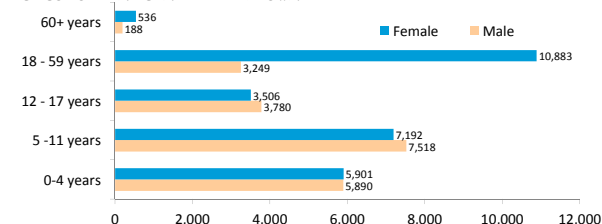

Others
Okugo 2,111*
Pugnido 1,807**
Akula (Local Community) 1,274
Nip Nip 2,888

absentees during camp registration
7,075
Kule=4,295
Tierkidi=2,780

AVERAGE FAMILY SIZE
3.9

TOTAL CAMPS population
157,570
persons

TIERKIDI camp

CAMP OPENED: 26 February, 2014 LEVEL 2 REGISTRATION : 100% FINISHED

AGE COHORT AND GENDER BREAKDOWN

AGE COHORT AND GENDER BREAKDOWN

Age Cohort	Male	Female	Total	%
0-4 years	5,890	5,901	11,791	25%
5 - 11 years	7,518	7,192	14,710	30%
12 - 17 years	3,780	3,506	7,286	15%
18 - 59 years	3,249	10,883	14,132	29%
60+ years	188	536	724	1%
Total	20,625	28,018	48,643	
%	42%	58%		

AVERAGE FAMILY SIZE
4

TIERKIDI population
48,643
persons

LEITCHUOR camp

CAMP OPENED: 21 January, 2014 LEVEL 2 REGISTRATION : 100% FINISHED

AGE COHORT AND GENDER BREAKDOWN

AGE COHORT AND GENDER BREAKDOWN

Age Cohort	Male	Female	Total	%
0 - 4 years	5,835	5,720	11,555	24%
5 - 11 years	7,849	7,632	15,481	33%
12 - 17 years	3,684	3,468	7,152	15%
18 - 59 years	2,513	10,394	12,907	27%
60+ years	165	546	711	1%
Total	20,046	27,760	47,806	
%	42%	58%		

AVERAGE FAMILY SIZE
3.9

LEITCHUOR population
47,806
persons

KULE camp

CAMP OPENED: 17 May, 2014 LEVEL 2 REGISTRATION : 100% FINISHED

AGE COHORT AND GENDER BREAKDOWN

AGE COHORT AND GENDER BREAKDOWN

Age Cohort	Male	Female	Total	%
0 - 4 years	5,747	5,705	11,452	25%
5 - 11 years	5,992	5,794	11,786	26%
12 - 17 years	3,330	2,789	6,119	13%
18 - 59 years	5,357	10,371	15,728	34%
60+ years	269	612	881	2%
Total	20,695	25,271	45,966	
%	45%	55%		