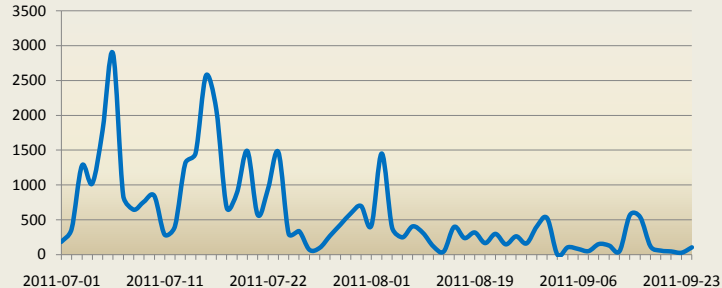

To Mogadishu

Top 10 Districts Receiving IDPs

District	Region	Displacements
Dharkenley	Banadir	17,460
Belet Xaawo	Gedo	16,470
Baydhaba	Bay	9,210
Wadajir	Banadir	9,190
Afgooye	Shabelle Hoose	8,850
Hodan	Banadir	7,910
Marka	Shabelle Hoose	7,810
Ceel Waaq	Gedo	7,370
Baardheere	Gedo	6,240
Gaalkacyo	Mudug	5,690