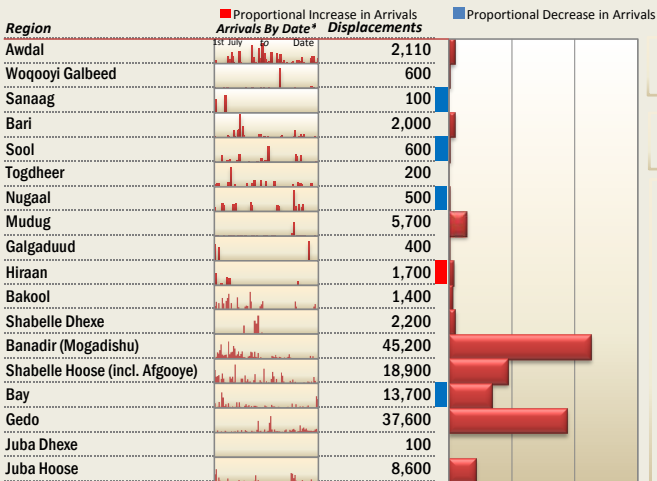

## Regions Receiving IDPs

## Total Displacements (nationwide)

**141,700**

## Total Displacements from Mogadishu

**19,700**

Leaving

**10,400**

Within

**9,200**

(Not incl. Mogadishu)

NOTE: These figures are estimates. They are intended to show population movement trends, not cumulative IDP population data. Figures are based upon reports received from local NGOs based in the field.