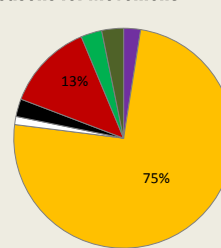

## Total Displacements from Mogadishu

**19,700**

Leaving

**10,400**

Within

**9,200**

## Main Reasons for Movement

Reason	People
Clan Conflict	3,530
Drought	105,530
Eviction	1,690
Forced Return	3,690
Insecurity	18,310
Lack of livelihood	4,370
Relocation	4,540