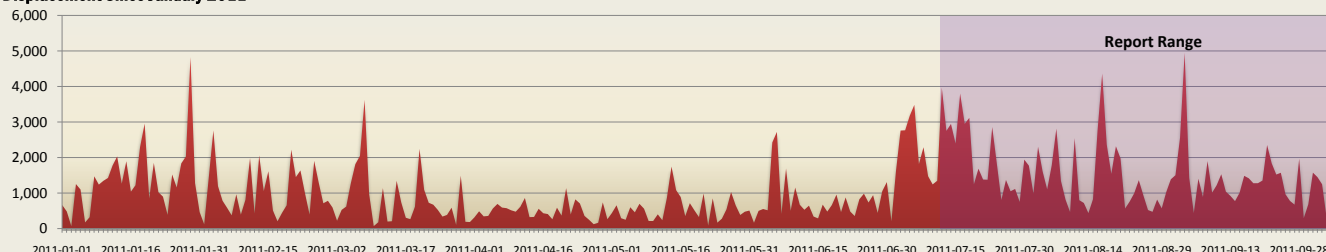

All Displacement Since January 2011

Source: IASC Somalia Population Movement Tracking system

PMT/PMN Funded by:

European Commission Humanitarian Aid

The People of Japan

For further information contact:

smawfiel@unhcr.org

Matthew Smawfield (Operations Data Manager)

needham@unhcr.org

Needham Andreas (PI Officer/Executive Assistant)