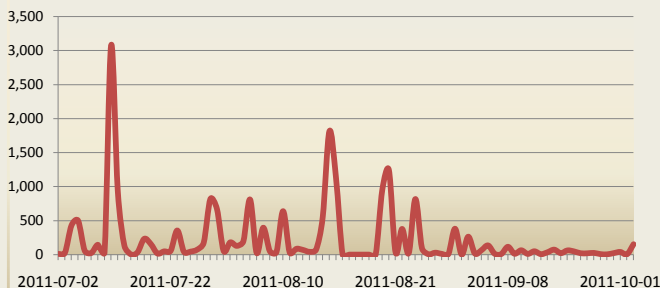

Mogadishu Displacements

From Mogadishu