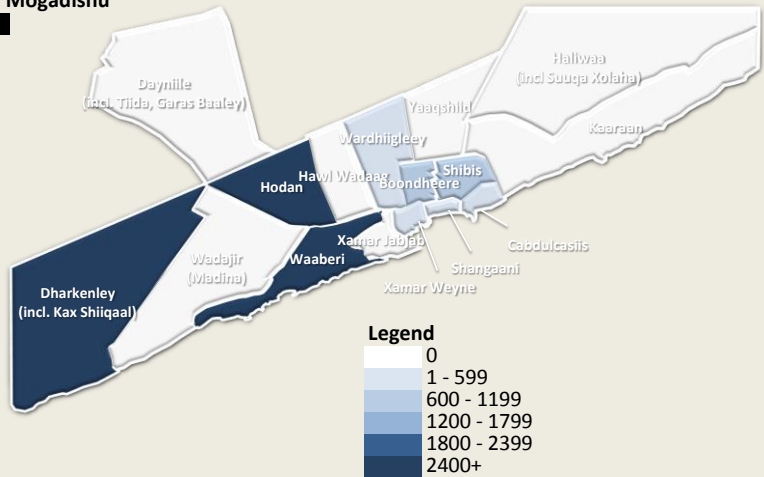

PMT Mogadishu Dashboard

Last Updated 21/10/2011 13:13

Total estimate Displacements from Mogadishu

8,200

Total Displacements Nationwide

55,900

Leaving the City To Areas Within Mogadishu

2,700

5,400

From **1 Sep 2011 to date**

Sources of Displacement in Mogadishu

District	Displacement
Haliwaa	4,130
Yaaqshiid	2,710
Wadajir	410
Dayniile	280
Banadir	200
Hawl Wadaag	140
Dharckenley	100
Hodan	90
Waaberi	50
Kaaraan	30
Wardhiigley	20
Boondheere	10
Xamar Jabjab	10
Xamar Weyne	10
Shibis	0
Cabdulcasis	0
Shangaani	0

Areas Receiving IDPs within Mogadishu

District	People
Hodan	2,440
Dharckenley	1,990
Waaberi	1,950
Boondheere	800
Shibis	790
Banadir	460
Cabdulcasis	270
Wardhiigley	100
Shangaani	90
Xamar Jabjab	70
Xamar Weyne	40
Dayniile	0
Haliwaa	0
Hawl Wadaag	0
Kaaraan	0
Wadajir	0
Yaaqshiid	0

Graph of Displacement from Mogadishu

Graph of Displacements to Mogadishu