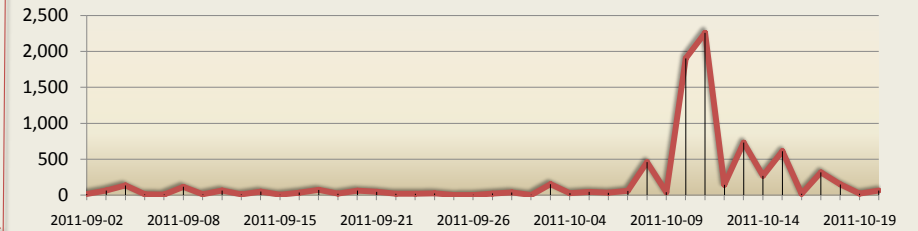

Graph of Displacement from Mogadishu