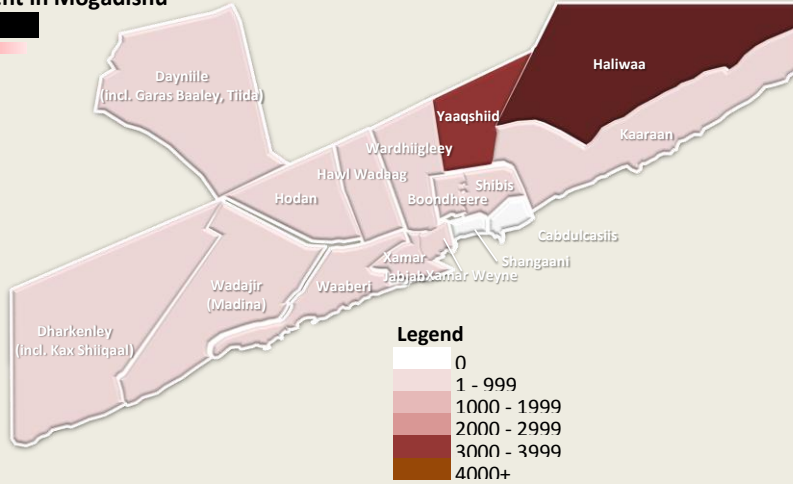

PMT Mogadishu Dashboard

Last Updated 21/10/2011 13:13

Total estimate Displacements from Mogadishu

8,200

Total Displacements Nationwide

55,900

Leaving the City To Areas Within Mogadishu

2,700

5,400

From **1 Sep 2011 to date**

Sources of Displacement in Mogadishu

District	Displacement
Haliwaa	4,130
Yaaqshiid	2,710
Wadajir	410
Dayniile	280
Banadir	200
Hawl Wadaag	140
Dharckenley	100
Hodan	90
Waaberi	50
Kaaraan	30
Wardhiigley	20
Boondheere	10
Xamar Jabjab	10
Xamar Weyne	10
Shibis	0
Cabdulcasis	0
Shangaani	0

Areas Receiving IDPs within Mogadishu

District	People
Hodan	2,440
Dharckenley	1,990
Waaberi	1,950
Boondheere	800
Shibis	790
Banadir	460
Cabdulcasis	270
Wardhiigley	100
Shangaani	90
Xamar Jabjab	70
Xamar Weyne	40
Dayniile	0
Haliwaa	0
Hawl Wadaag	0
Kaaraan	0
Wadajir	0
Yaaqshiid	0

Graph of Displacement from Mogadishu

Graph of Displacements to Mogadishu