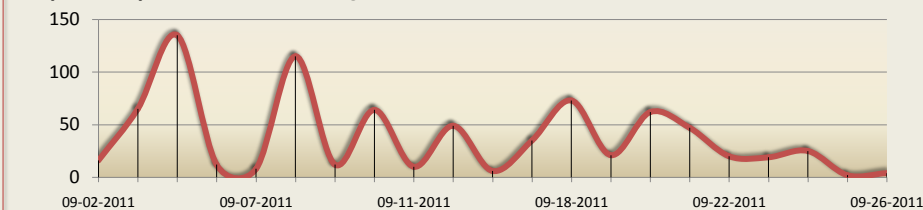

Graph of displacements from Mogadishu