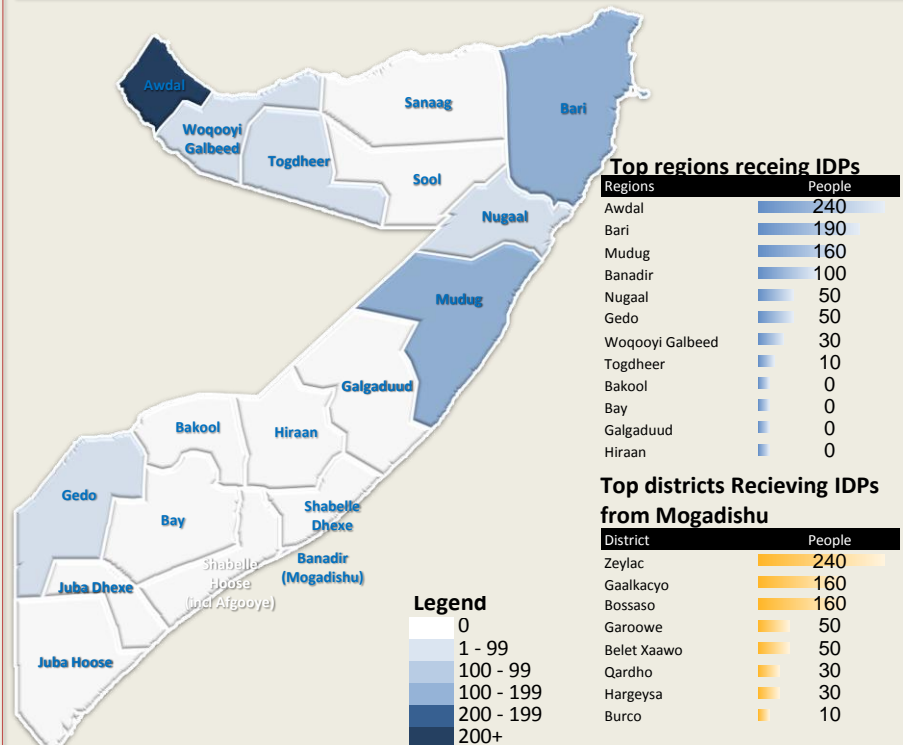

September , 2011

Displacements in Mogadishu

District	Displacement
Wadajir	190
Banadir	140
Haliwaa	120
Hawl Wadaag	90
Dharkenley	70
Hodan	60
Yaaqshiid	60
Waaberi	50
Boondheere	10
Wardhigley	10
Kaaraan	10
Xamar Jabjab	10
Xamar Weyne	10
Dayniile	0
Shibis	0
Cabdulcasiiis	0
Shangaani	0

Areas Receiving IDPs within Mogadishu

District	People
Waaberi	1,110
Hodan	560
Dharkenley	240
Banadir	110
Xamar Weyne	40
Boondheere	0
Cabdulcasiiis	0
Dayniile	0
Haliwaa	0
Hawl Wadaag	0
Kaaraan	0
Shangaani	0
Shibis	0
Wadajir	0
Wardhigley	0
Xamar Jabjab	0
Yaaqshiid	0

Graph of displacements from Mogadishu

Graph of displacements to Mogadishu

Top regions receiving IDPs

Regions	People
Awdal	240
Bari	190
Mudug	160
Banadir	100
Nugaal	50
Gedo	50
Woqooyi Galbeed	30
Togdheer	10
Bakool	0
Bay	0
Galgaduud	0
Hiraan	0

Top districts Receiving IDPs from Mogadishu

District	People
Zeylac	240
Gaalkacyo	160
Bossaso	160
Garoowe	50
Belet Xaawo	50
Qardho	30
Hargeysa	30
Burco	10