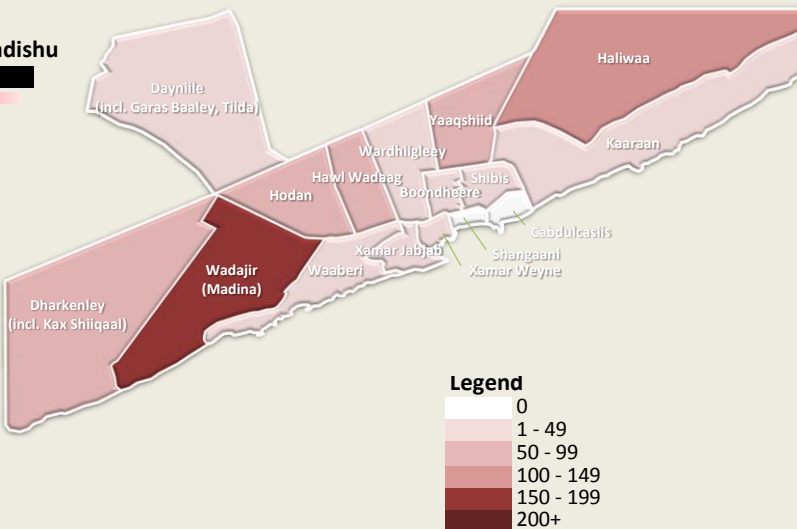

PMT Mogadishu Monthly Dashboard

Total Displacements from Mogadishu

800

Leaving the City To Areas Within Mogadishu

700

100

Total Displacements Nationwide

34,100

September , 2011

Displacements in Mogadishu

District	Displacement
Wadajir	190
Banadir	140
Haliwaa	120
Hawl Wadaag	90
Dharkenley	70
Hodan	60
Yaaqshiid	60
Waaberi	50
Boondheere	10
Wardhigley	10
Kaaraan	10
Xamar Jabjab	10
Xamar Weyne	10
Dayniile	0
Shibis	0
Cabdulcasiiis	0
Shangaani	0

Areas Receiving IDPs within Mogadishu

District	People
Waaberi	1,110
Hodan	560
Dharkenley	240
Banadir	110
Xamar Weyne	40
Boondheere	0
Cabdulcasiiis	0
Dayniile	0
Haliwaa	0
Hawl Wadaag	0
Kaaraan	0
Shangaani	0
Shibis	0
Wadajir	0
Wardhigley	0
Xamar Jabjab	0
Yaaqshiid	0

Graph of displacements from Mogadishu

Graph of displacements to Mogadishu

Top regions receiving IDPs

Regions	People
Awdal	240
Bari	190
Mudug	160
Banadir	100
Nugaal	50
Gedo	50
Woqooyi Galbeed	30
Togdheer	10
Bakool	0
Bay	0
Galgaduud	0
Hiraan	0