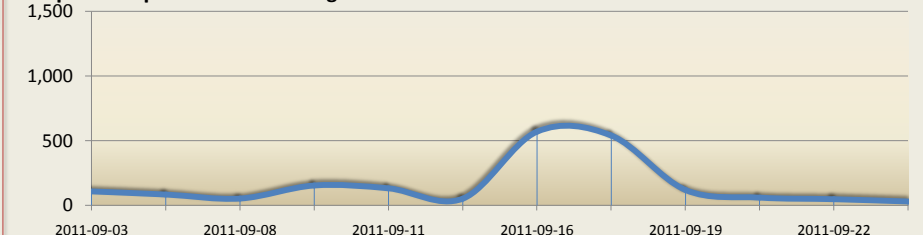

Graph of displacements to Mogadishu

Top regions receiving IDPs

Regions	People
Awdal	240
Bari	190
Mudug	160
Banadir	100
Nugaal	50
Gedo	50
Woqooyi Galbeed	30
Togdheer	10
Bakool	0
Bay	0
Galgaduud	0
Hiraan	0

Top districts Receiving IDPs from Mogadishu

District	People
Zeylac	240
Gaalkacyo	160
Bossaso	160
Garoowe	50
Belet Xaawo	50
Qardho	30
Hargeysa	30
Burco	10