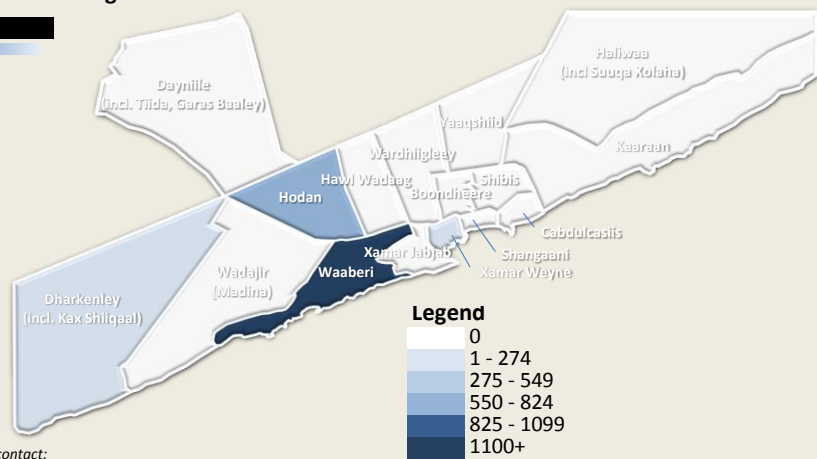

PMT Mogadishu Monthly Dashboard

Total Displacements from Mogadishu

800

Leaving the City To Areas Within Mogadishu

700

100

Total Displacements Nationwide

34,100

September , 2011

Displacements in Mogadishu

District	Displacement
Wadajir	190
Banadir	140
Haliwaa	120
Hawl Wadaag	90
Dharkenley	70
Hodan	60
Yaaqshiid	60
Waaberi	50
Boondheere	10
Wardhigley	10
Kaaraan	10
Xamar Jabjab	10
Xamar Weyne	10
Dayniile	0
Shibis	0
Cabdulcasiiis	0
Shangaani	0

Areas Receiving IDPs within Mogadishu

District	People
Waaberi	1,110
Hodan	560
Dharkenley	240
Banadir	110
Xamar Weyne	40
Boondheere	0
Cabdulcasiiis	0
Dayniile	0
Haliwaa	0
Hawl Wadaag	0
Kaaraan	0
Shangaani	0
Shibis	0
Wadajir	0
Wardhigley	0
Xamar Jabjab	0
Yaaqshiid	0

Graph of displacements from Mogadishu

Graph of displacements to Mogadishu

Top regions receiving IDPs

Regions	People
Awdal	240
Bari	190
Mudug	160
Banadir	100
Nugaal	50
Gedo	50
Woqooyi Galbeed	30
Togdheer	10
Bakool	0
Bay	0
Galgaduud	0
Hiraan	0