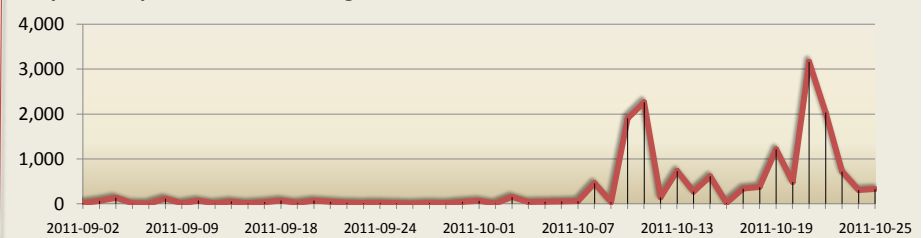

Graph of Displacement from Mogadishu