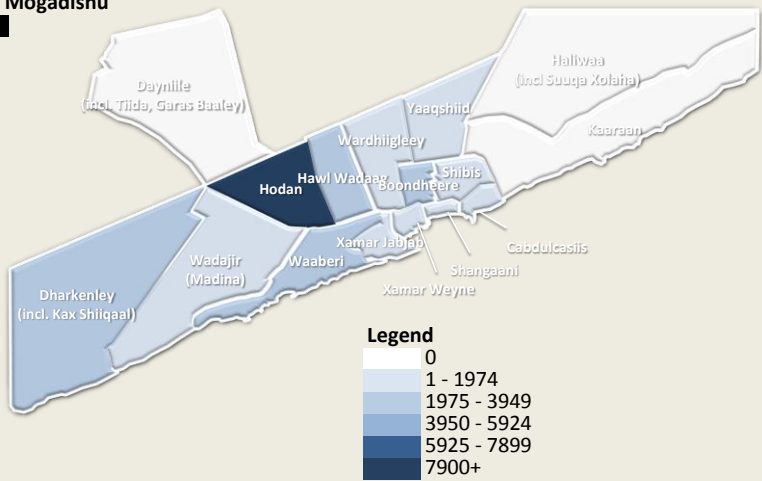

# PMT Mogadishu Dashboard

Last Updated 28/10/2011 12:42

Total estimate Displacements from Mogadishu

**16,700**

Total Displacements Nationwide

**71,600**

Leaving the City To Areas Within Mogadishu

**3,300**

## Sources of Displacement in Mogadishu

District	Displacement
Dayniile	7,370
Haliwaa	5,180
Yaaqshiid	2,780
Wadajir	590
Banadir	220
Hawl Wadaag	150
Hodan	120
Dharkenley	100
Kaaraan	80
Waaberi	70
Boondheere	40
Wardhiigley	30
Xamar Jabjab	20
Xamar Weyne	10
Shibis	0
Cabdulcasis	0
Shangaani	0

## Areas Receiving IDPs within Mogadishu

District	People
Hodan	7,930
Dharkenley	3,230
Hawl Wadaag	3,200
Waaberi	2,500
Boondheere	2,240
Shibis	790
Wardhiigley	600
Banadir	460
Xamar Weyne	420
Wadajir	340
Yaaqshiid	320
Cabdulcasis	270
Shangaani	240
Xamar Jabjab	70
Dayniile	0
Haliwaa	0
Kaaraan	0

## Graph of Displacements to Mogadishu