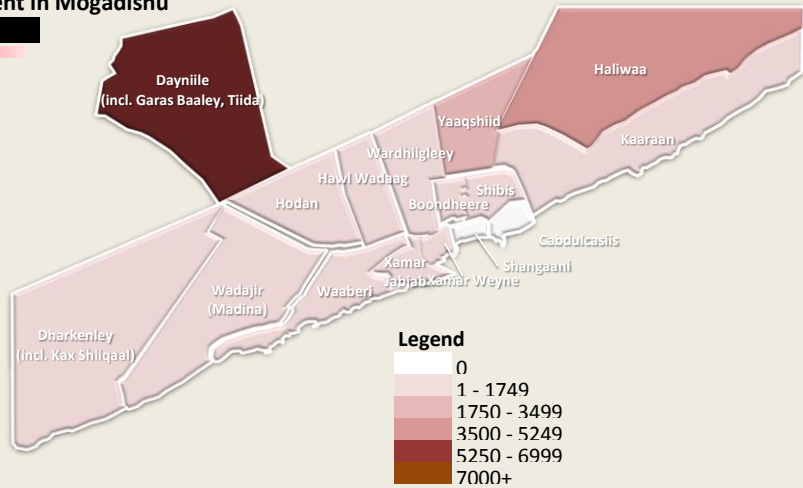

# PMT Mogadishu Dashboard

Last Updated 28/10/2011 12:42

Total estimate Displacements from Mogadishu

**16,700**

Total Displacements Nationwide

**71,600**

Leaving the City To Areas Within Mogadishu

**3,300**

## Sources of Displacement in Mogadishu

District	Displacement
Dayniile	7,370
Haliwaa	5,180
Yaaqshiid	2,780
Wadajir	590
Banadir	220
Hawl Wadaag	150
Hodan	120
Dharkenley	100
Kaaraan	80
Waaberi	70
Boondheere	40
Wardhiigley	30
Xamar Jabjab	20
Xamar Weyne	10
Shibis	0
Cabdulcasis	0
Shangaani	0

## Areas Receiving IDPs within Mogadishu

District	People
Hodan	7,930
Dharkenley	3,230
Hawl Wadaag	3,200
Waaberi	2,500
Boondheere	2,240
Shibis	790
Wardhiigley	600
Banadir	460
Xamar Weyne	420
Wadajir	340
Yaaqshiid	320
Cabdulcasis	270
Shangaani	240
Xamar Jabjab	70
Dayniile	0
Haliwaa	0
Kaaraan	0

## Graph of Displacements to Mogadishu