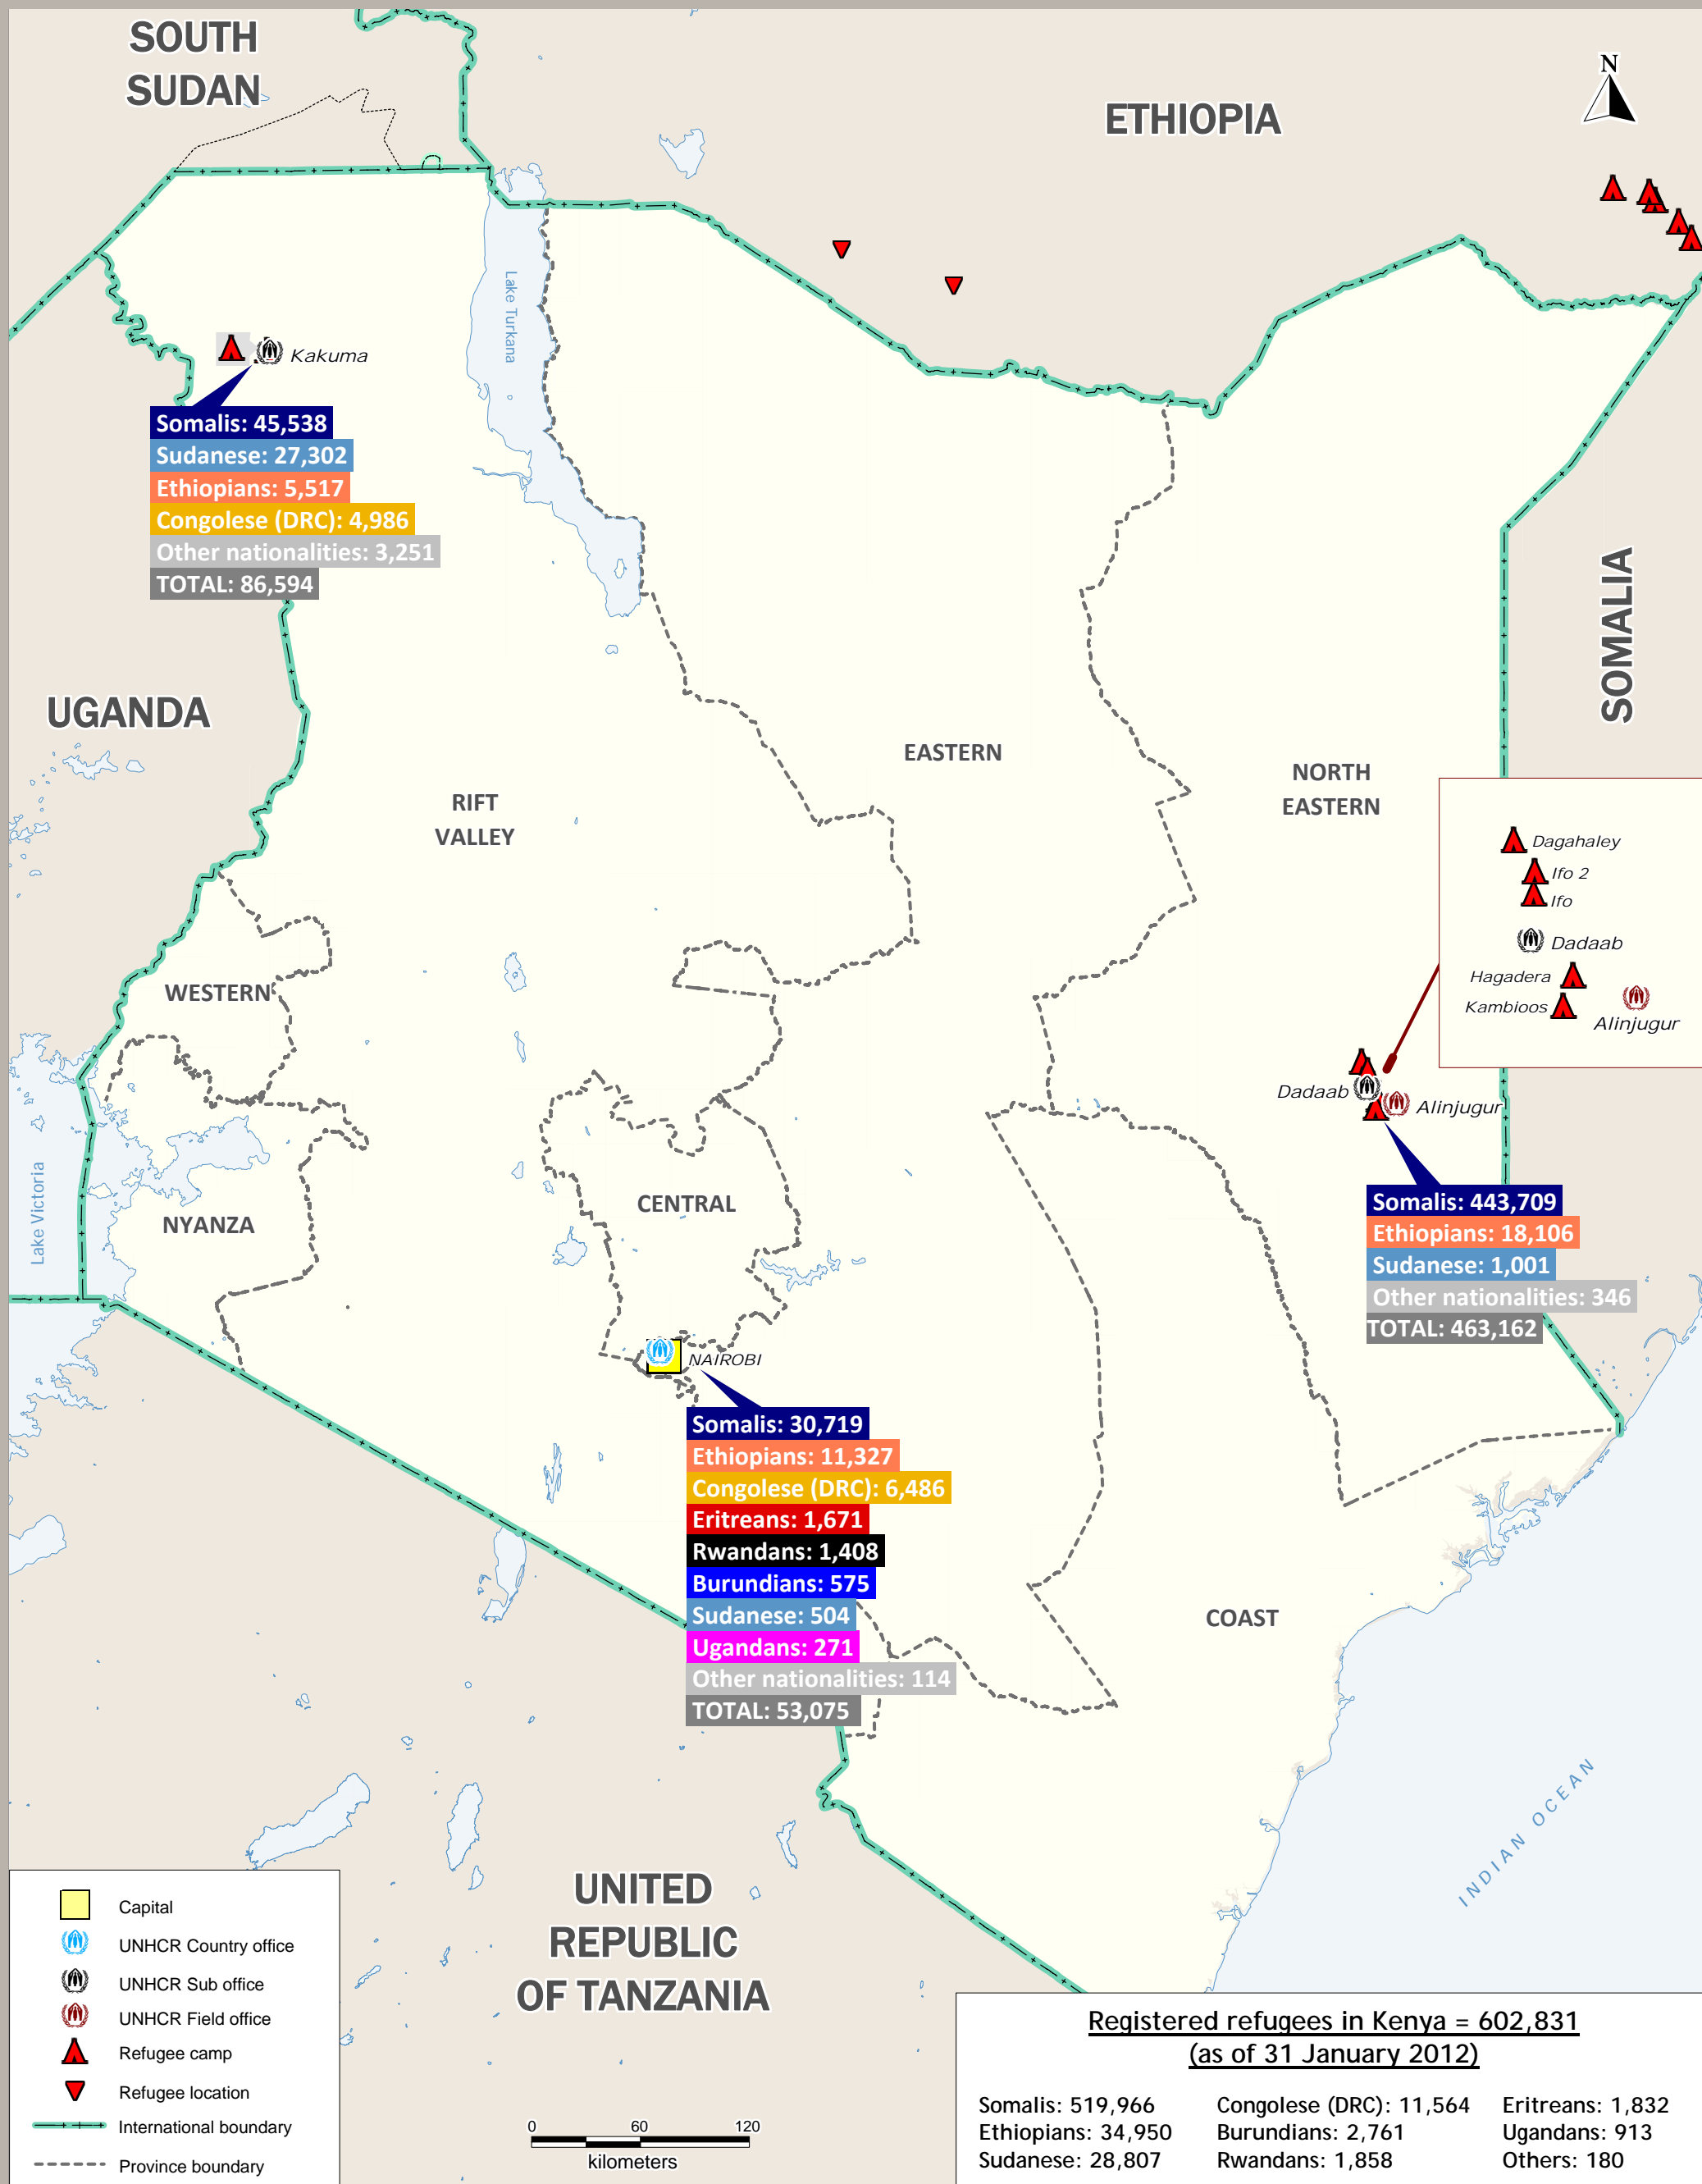

Kenya - Registered Refugees

As of 31 January 2012

Geographic Information Systems and Mapping Unit
UNHCR Regional Support Hub in Nairobi

Tel.: +254 20 4222000 Email: kennarsh@unhcr.org

Sources:
UNHCR, Global Insight digital mapping © 1998
Europa Technologies Ltd.

The boundaries and names shown and the designations used on this map do not imply official endorsement or acceptance by the United Nations.

- Capital
- UNHCR Country office
- UNHCR Sub office
- UNHCR Field office
- Refugee camp
- Refugee location
- International boundary
- Province boundary

0 60 120
kilometers

Registered refugees in Kenya = 602,831
(as of 31 January 2012)

Somalis: 519,966	Congolese (DRC): 11,564	Eritreans: 1,832
Ethiopians: 34,950	Burundians: 2,761	Ugandans: 913
Sudanese: 28,807	Rwandans: 1,858	Others: 180