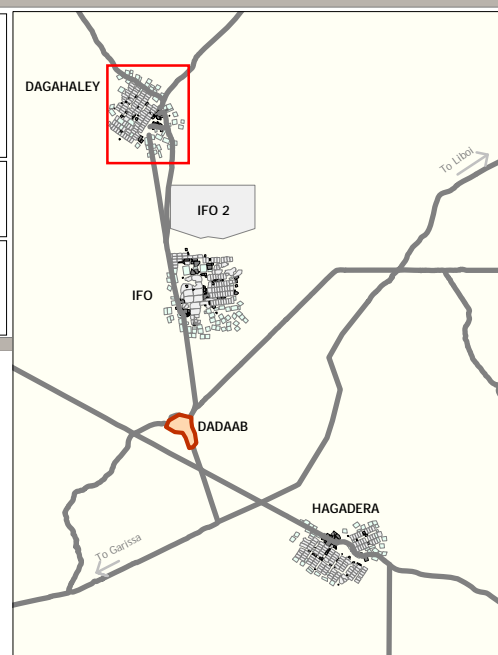

# Kenya - Lagdera District

## Dagahaley Refugee Camp Overview

As of January 2012

Geographic Information Systems and Mapping Unit  
 UNHCR Regional Support Hub in Nairobi  
 Tel.: +254 20 4222000 Email: kennarsh@unhcr.org

Sources:  
 UNHCR, LWF-Dadaab, GeoVantage

The boundaries and names shown and the designations used on this map do not imply official endorsement or acceptance by the United Nations.

**LEGEND**

- Camp block
- Self-settled areas
- Camp facility
- Greenbelt
- Main road
- Feeder road