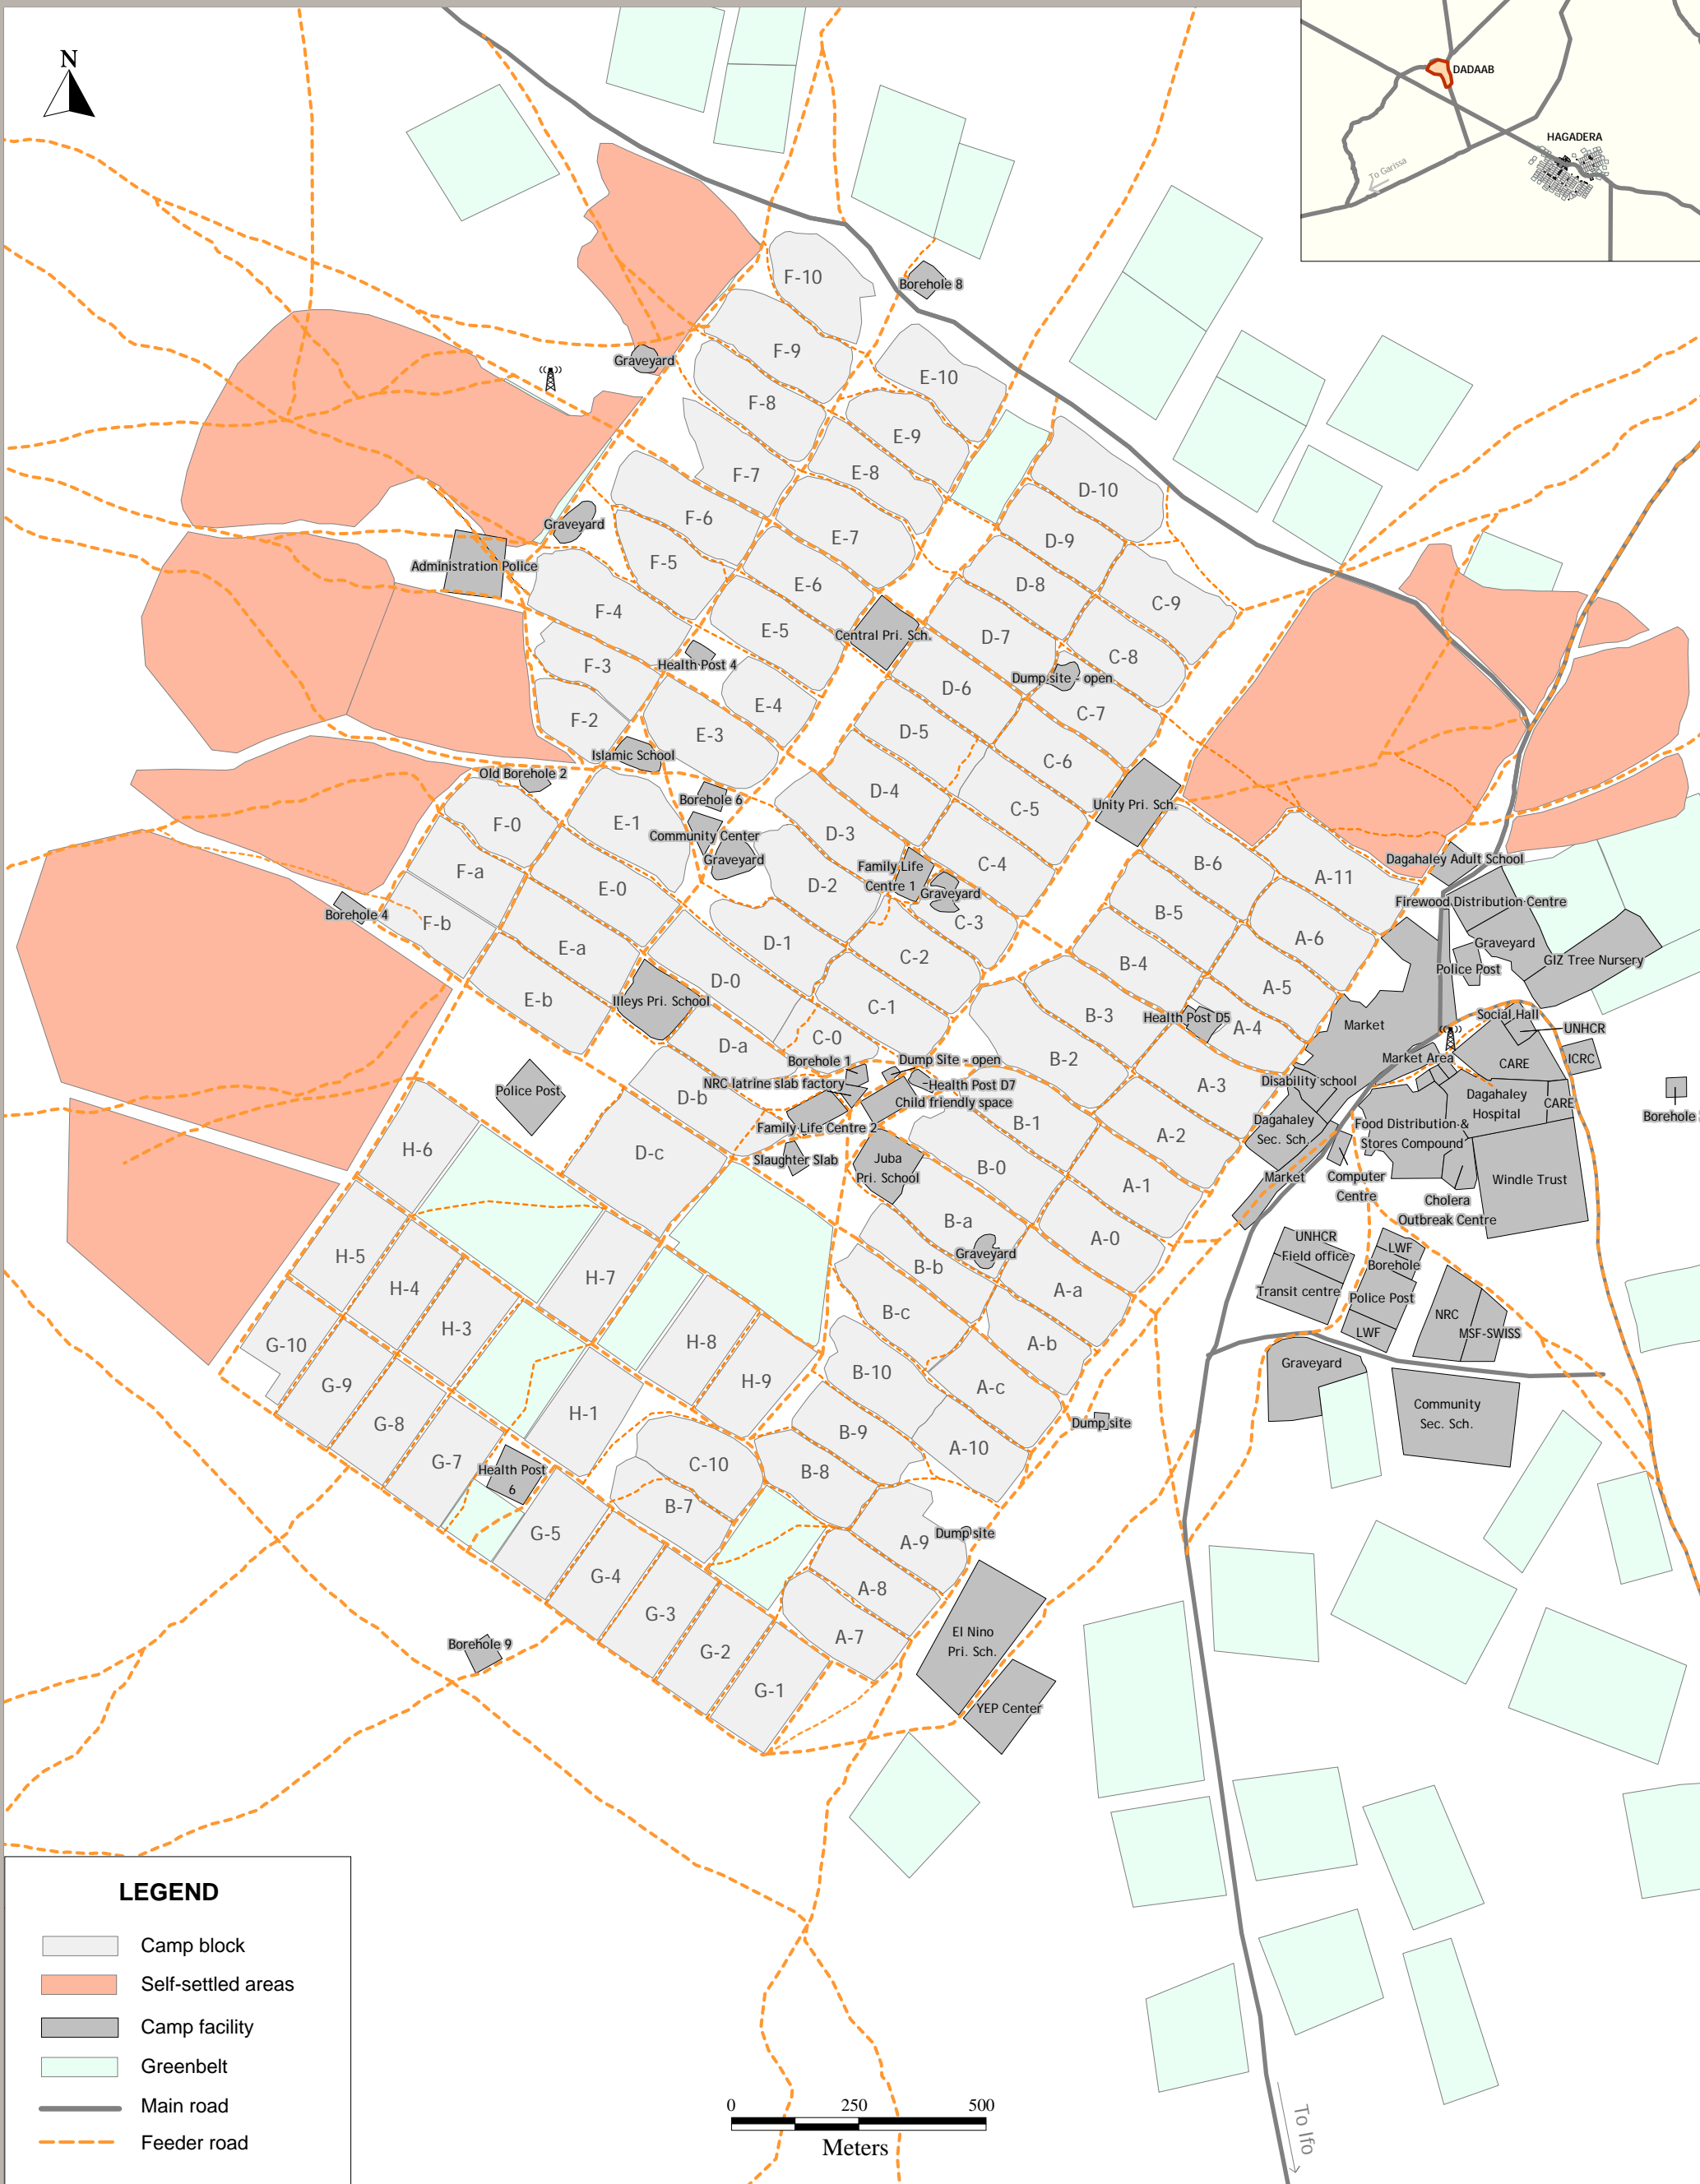

# Kenya - Lagdera District

## Dagahaley Refugee Camp Overview

As of January 2012

Geographic Information Systems and Mapping Unit  
 UNHCR Regional Support Hub in Nairobi  
 Tel.: +254 20 4222000 Email: kennarsh@unhcr.org

Sources:  
 UNHCR, LWF-Dadaab, GeoVantage

The boundaries and names shown and the designations used on this map do not imply official endorsement or acceptance by the United Nations.

**LEGEND**

- Camp block
- Self-settled areas
- Camp facility
- Greenbelt
- Main road
- Feeder road