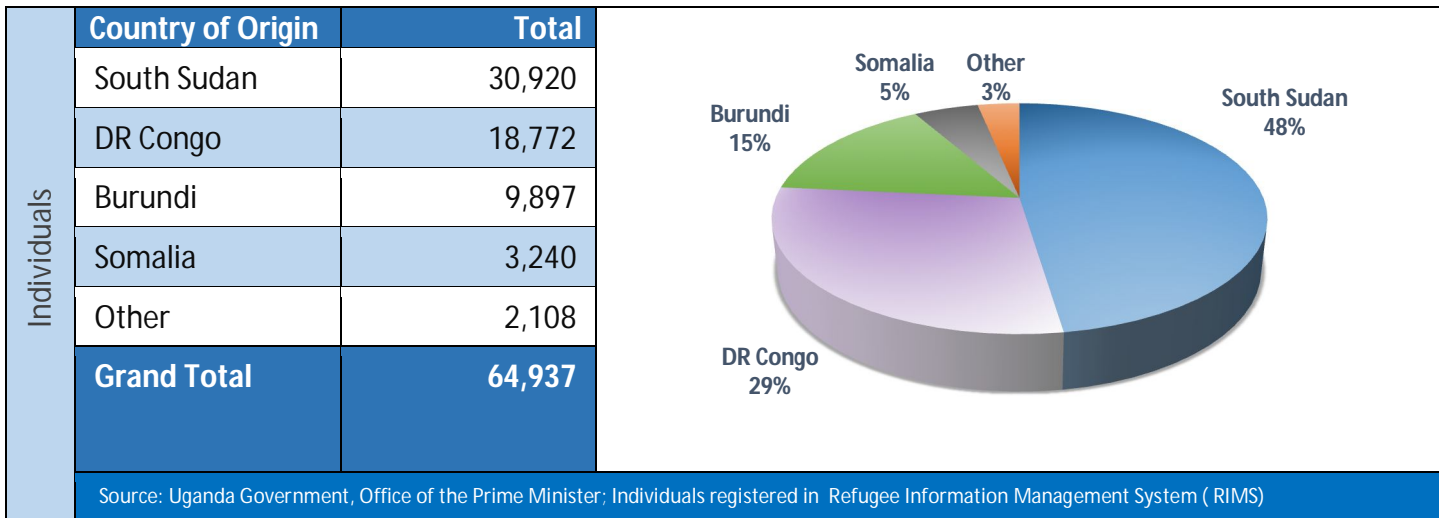

Uganda- Monthly Refugee Statistics Update [31st May 2016]

2016 Refugee Influx

2016 Influx Trend

Total Refugee Population in Uganda

Refugees and Asylum Seekers

	Urban Refugee	Refugee in Settlements	Total
Refugees	51,108	452,220	503,328
Asylum-Seekers	23,788	11,136	34,924
Total	74,896	463,356	538,252

Asylum Seekers

Urban Refugee

Refugees

Refugee in Settlement

Refugee Population per Location (Settlements)

Emergencies Trend

Age-Gender Breakdown per Location

Settlement	0-4			5-11			12-17			18-59			60 and above			Female	Male	Grand total
	Female	Male	Total	Female	Male	Total	Female	Male	Total	Female	Male	Total	Female	Male	Total			
Adjumani	10,468	10,872	21,340	18,644	19,628	38,272	12,522	13,603	26,125	27,757	17,128	44,885	3,065	1,210	4,275	72,456	62,441	134,897
Arua	2,165	2,271	4,436	4,715	4,964	9,679	3,550	3,987	7,537	6,156	4,424	10,580	478	175	653	17,064	15,821	32,885
Kampala	3,090	3,635	6,725	6,007	6,108	12,115	5,377	5,197	10,574	20,214	24,203	44,417	563	502	1,065	35,251	39,645	74,896
Kiryandongo	3,703	3,966	7,669	7,159	7,492	14,651	5,149	5,879	11,028	10,073	7,921	17,994	833	312	1,145	26,917	25,570	52,487
Kyaka II	2,266	2,196	4,462	3,299	3,387	6,686	2,151	2,119	4,270	6,079	5,787	11,866	453	438	891	14,248	13,927	28,175
Kyangwali	3,165	3,114	6,279	5,645	5,747	11,392	3,121	3,206	6,327	9,223	8,820	18,043	751	693	1,444	21,905	21,580	43,485
Nakivale	7,148	7,189	14,337	12,069	12,457	24,526	8,350	8,468	16,818	25,180	27,384	52,564	1,287	1,170	2,457	54,034	56,668	110,702
Oruchinga	588	611	1,199	899	909	1,808	515	479	994	1,457	1,270	2,727	91	95	186	3,550	3,364	6,914
Rwamwanja	6,103	6,063	12,166	7,005	6,831	13,836	3,037	3,203	6,240	10,795	9,725	20,520	539	510	1,049	27,479	26,332	53,811
Total	38,696	39,917	78,613	65,442	67,523	132,965	43,772	46,141	89,913	116,934	106,662	223,596	8,060	5,105	13,165	272,904	265,348	538,252
%	49%	51%		49%	51%		49%	51%		52%	48%		61%	39%		51%	49%	