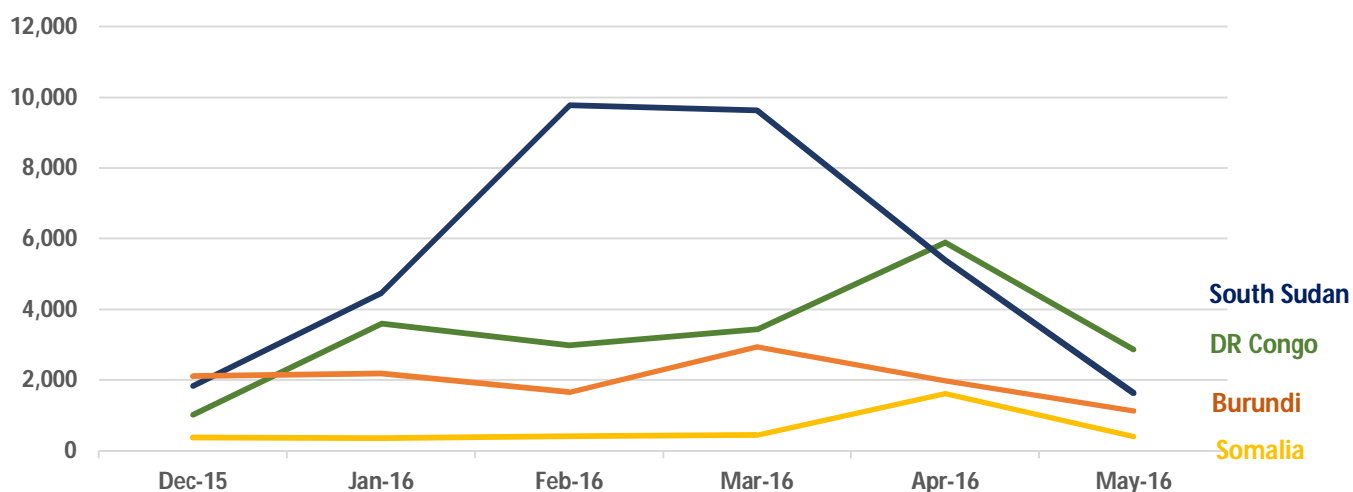

Uganda- Monthly Refugee Statistics Update [31st May 2016]

2016 Refugee Influx

2016 Influx Trend

Total Refugee Population in Uganda

Refugees and Asylum Seekers

	Urban Refugee	Refugee in Settlements	Total
Refugees	51,108	452,220	503,328
Asylum-Seekers	23,788	11,136	34,924
Total	74,896	463,356	538,252

Asylum Seekers

Urban Refugee

Refugees

Refugee in Settlement

Refugee Population per Location (Settlements)

Emergencies Trend

Age-Gender Breakdown per Location

Settlement	0-4			5-11			12-17			18-59			60 and above			Female	Male	Grand total
	Female	Male	Total	Female	Male	Total	Female	Male	Total	Female	Male	Total	Female	Male	Total			
Adjumani	10,468	10,872	21,340	18,644	19,628	38,272	12,522	13,603	26,125	27,757	17,128	44,885	3,065	1,210	4,275	72,456	62,441	134,897
Arua	2,165	2,271	4,436	4,715	4,964	9,679	3,550	3,987	7,537	6,156	4,424	10,580	478	175	653	17,064	15,821	32,885
Kampala	3,090	3,635	6,725	6,007	6,108	12,115	5,377	5,197	10,574	20,214	24,203	44,417	563	502	1,065	35,251	39,645	74,896
Kiryandongo	3,703	3,966	7,669	7,159	7,492	14,651	5,149	5,879	11,028	10,073	7,921	17,994	833	312	1,145	26,917	25,570	52,487
Kyaka II	2,266	2,196	4,462	3,299	3,387	6,686	2,151	2,119	4,270	6,079	5,787	11,866	453	438	891	14,248	13,927	28,175
Kyangwali	3,165	3,114	6,279	5,645	5,747	11,392	3,121	3,206	6,327	9,223	8,820	18,043	751	693	1,444	21,905	21,580	43,485
Nakivale	7,148	7,189	14,337	12,069	12,457	24,526	8,350	8,468	16,818	25,180	27,384	52,564	1,287	1,170	2,457	54,034	56,668	110,702
Oruchinga	588	611	1,199	899	909	1,808	515	479	994	1,457	1,270	2,727	91	95	186	3,550	3,364	6,914
Rwamwanja	6,103	6,063	12,166	7,005	6,831	13,836	3,037	3,203	6,240	10,795	9,725	20,520	539	510	1,049	27,479	26,332	53,811
Total	38,696	39,917	78,613	65,442	67,523	132,965	43,772	46,141	89,913	116,934	106,662	223,596	8,060	5,105	13,165	272,904	265,348	538,252
%	49%	51%		49%	51%		49%	51%		52%	48%		61%	39%		51%	49%	