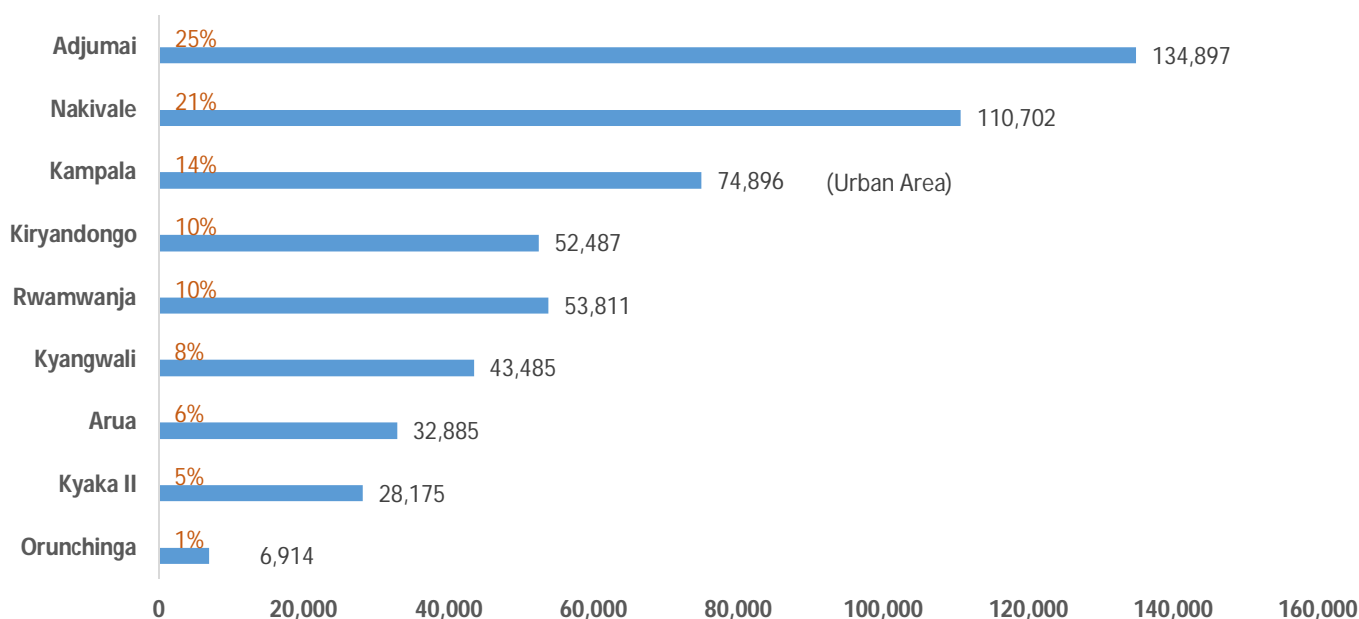

Uganda- Monthly Refugee Statistics Update [31st May 2016]

2016 Refugee Influx

2016 Influx Trend

Total Refugee Population in Uganda

Refugees and Asylum Seekers

	Urban Refugee	Refugee in Settlements	Total
Refugees	51,108	452,220	503,328
Asylum-Seekers	23,788	11,136	34,924
Total	74,896	463,356	538,252

Asylum Seekers

Urban Refugee

Refugees

Refugee in Settlement

Refugee Population per Location (Settlements)

Emergencies Trend

Age-Gender Breakdown per Location

Settlement	0-4			5-11			12-17			18-59			60 and above			Female	Male	Grand total
	Female	Male	Total	Female	Male	Total	Female	Male	Total	Female	Male	Total	Female	Male	Total			
Adjumani	10,468	10,872	21,340	18,644	19,628	38,272	12,522	13,603	26,125	27,757	17,128	44,885	3,065	1,210	4,275	72,456	62,441	134,897
Arua	2,165	2,271	4,436	4,715	4,964	9,679	3,550	3,987	7,537	6,156	4,424	10,580	478	175	653	17,064	15,821	32,885
Kampala	3,090	3,635	6,725	6,007	6,108	12,115	5,377	5,197	10,574	20,214	24,203	44,417	563	502	1,065	35,251	39,645	74,896
Kiryandongo	3,703	3,966	7,669	7,159	7,492	14,651	5,149	5,879	11,028	10,073	7,921	17,994	833	312	1,145	26,917	25,570	52,487
Kyaka II	2,266	2,196	4,462	3,299	3,387	6,686	2,151	2,119	4,270	6,079	5,787	11,866	453	438	891	14,248	13,927	28,175
Kyangwali	3,165	3,114	6,279	5,645	5,747	11,392	3,121	3,206	6,327	9,223	8,820	18,043	751	693	1,444	21,905	21,580	43,485
Nakivale	7,148	7,189	14,337	12,069	12,457	24,526	8,350	8,468	16,818	25,180	27,384	52,564	1,287	1,170	2,457	54,034	56,668	110,702
Oruchinga	588	611	1,199	899	909	1,808	515	479	994	1,457	1,270	2,727	91	95	186	3,550	3,364	6,914
Rwamwanja	6,103	6,063	12,166	7,005	6,831	13,836	3,037	3,203	6,240	10,795	9,725	20,520	539	510	1,049	27,479	26,332	53,811
Total	38,696	39,917	78,613	65,442	67,523	132,965	43,772	46,141	89,913	116,934	106,662	223,596	8,060	5,105	13,165	272,904	265,348	538,252
%	49%	51%		49%	51%		49%	51%		52%	48%		61%	39%		51%	49%	