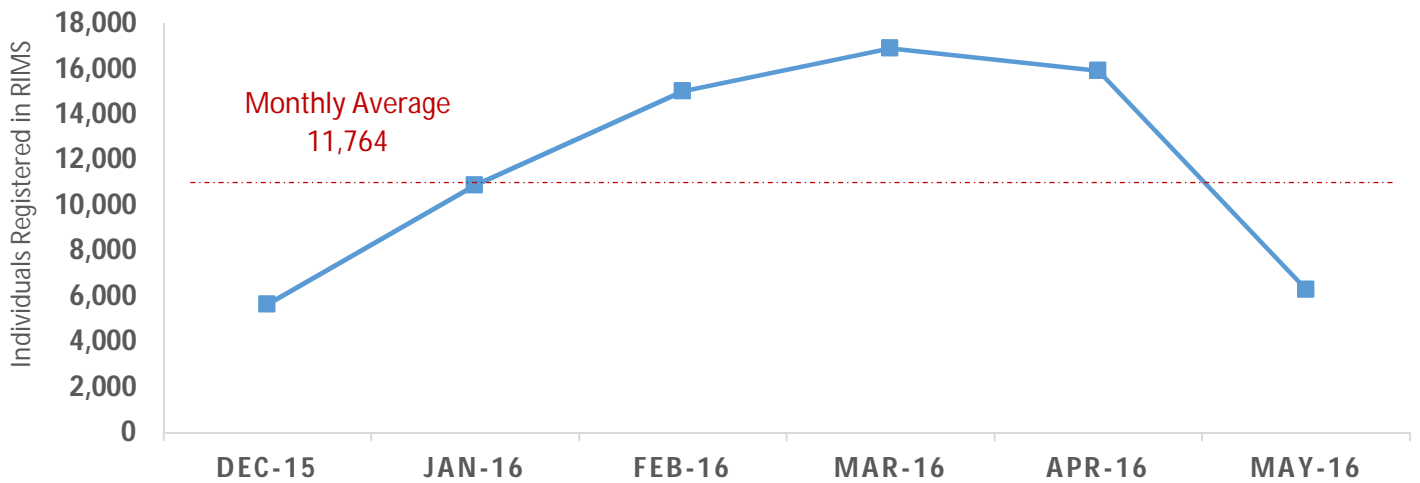

Uganda- Monthly Refugee Statistics Update [31st May 2016]

2016 Refugee Influx

2016 Influx Trend

Total Refugee Population in Uganda

Refugees and Asylum Seekers

	Urban Refugee	Refugee in Settlements	Total
Refugees	51,108	452,220	503,328
Asylum-Seekers	23,788	11,136	34,924
Total	74,896	463,356	538,252

Asylum Seekers

Urban Refugee

Refugees

Refugee in Settlement

Refugee Population per Location (Settlements)

Emergencies Trend

Age-Gender Breakdown per Location

Settlement	0-4			5-11			12-17			18-59			60 and above			Female	Male	Grand total
	Female	Male	Total	Female	Male	Total	Female	Male	Total	Female	Male	Total	Female	Male	Total			
Adjumani	10,468	10,872	21,340	18,644	19,628	38,272	12,522	13,603	26,125	27,757	17,128	44,885	3,065	1,210	4,275	72,456	62,441	134,897
Arua	2,165	2,271	4,436	4,715	4,964	9,679	3,550	3,987	7,537	6,156	4,424	10,580	478	175	653	17,064	15,821	32,885
Kampala	3,090	3,635	6,725	6,007	6,108	12,115	5,377	5,197	10,574	20,214	24,203	44,417	563	502	1,065	35,251	39,645	74,896
Kiryandongo	3,703	3,966	7,669	7,159	7,492	14,651	5,149	5,879	11,028	10,073	7,921	17,994	833	312	1,145	26,917	25,570	52,487
Kyaka II	2,266	2,196	4,462	3,299	3,387	6,686	2,151	2,119	4,270	6,079	5,787	11,866	453	438	891	14,248	13,927	28,175
Kyangwali	3,165	3,114	6,279	5,645	5,747	11,392	3,121	3,206	6,327	9,223	8,820	18,043	751	693	1,444	21,905	21,580	43,485
Nakivale	7,148	7,189	14,337	12,069	12,457	24,526	8,350	8,468	16,818	25,180	27,384	52,564	1,287	1,170	2,457	54,034	56,668	110,702
Oruchinga	588	611	1,199	899	909	1,808	515	479	994	1,457	1,270	2,727	91	95	186	3,550	3,364	6,914
Rwamwanja	6,103	6,063	12,166	7,005	6,831	13,836	3,037	3,203	6,240	10,795	9,725	20,520	539	510	1,049	27,479	26,332	53,811
Total	38,696	39,917	78,613	65,442	67,523	132,965	43,772	46,141	89,913	116,934	106,662	223,596	8,060	5,105	13,165	272,904	265,348	538,252
%	49%	51%		49%	51%		49%	51%		52%	48%		61%	39%		51%	49%	