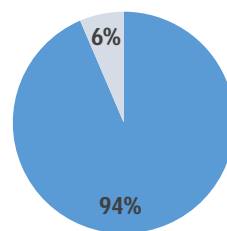

Uganda- Monthly Refugee Statistics Update [31st May 2016]

2016 Refugee Influx

2016 Influx Trend

Total Refugee Population in Uganda

Refugees and Asylum Seekers

	Urban Refugee	Refugee in Settlements	Total
Refugees	51,108	452,220	503,328
Asylum-Seekers	23,788	11,136	34,924
Total	74,896	463,356	538,252

Asylum Seekers

Urban Refugee

Refugees

Refugee in Settlement

Refugee Population per Location (Settlements)

Emergencies Trend

Age-Gender Breakdown per Location

Settlement	0-4			5-11			12-17			18-59			60 and above			Female	Male	Grand total
	Female	Male	Total	Female	Male	Total	Female	Male	Total	Female	Male	Total	Female	Male	Total			
Adjumani	10,468	10,872	21,340	18,644	19,628	38,272	12,522	13,603	26,125	27,757	17,128	44,885	3,065	1,210	4,275	72,456	62,441	134,897
Arua	2,165	2,271	4,436	4,715	4,964	9,679	3,550	3,987	7,537	6,156	4,424	10,580	478	175	653	17,064	15,821	32,885
Kampala	3,090	3,635	6,725	6,007	6,108	12,115	5,377	5,197	10,574	20,214	24,203	44,417	563	502	1,065	35,251	39,645	74,896
Kiryandongo	3,703	3,966	7,669	7,159	7,492	14,651	5,149	5,879	11,028	10,073	7,921	17,994	833	312	1,145	26,917	25,570	52,487
Kyaka II	2,266	2,196	4,462	3,299	3,387	6,686	2,151	2,119	4,270	6,079	5,787	11,866	453	438	891	14,248	13,927	28,175
Kyangwali	3,165	3,114	6,279	5,645	5,747	11,392	3,121	3,206	6,327	9,223	8,820	18,043	751	693	1,444	21,905	21,580	43,485
Nakivale	7,148	7,189	14,337	12,069	12,457	24,526	8,350	8,468	16,818	25,180	27,384	52,564	1,287	1,170	2,457	54,034	56,668	110,702
Oruchinga	588	611	1,199	899	909	1,808	515	479	994	1,457	1,270	2,727	91	95	186	3,550	3,364	6,914
Rwamwanja	6,103	6,063	12,166	7,005	6,831	13,836	3,037	3,203	6,240	10,795	9,725	20,520	539	510	1,049	27,479	26,332	53,811
Total	38,696	39,917	78,613	65,442	67,523	132,965	43,772	46,141	89,913	116,934	106,662	223,596	8,060	5,105	13,165	272,904	265,348	538,252
%	49%	51%		49%	51%		49%	51%		52%	48%		61%	39%		51%	49%	