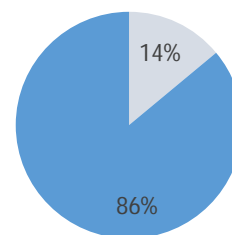

Uganda- Monthly Refugee Statistics Update [31st May 2016]

2016 Refugee Influx

2016 Influx Trend

Total Refugee Population in Uganda

Refugees and Asylum Seekers

	Urban Refugee	Refugee in Settlements	Total
Refugees	51,108	452,220	503,328
Asylum-Seekers	23,788	11,136	34,924
Total	74,896	463,356	538,252

Asylum Seekers

Urban Refugee

Refugees

Refugee in Settlement

Refugee Population per Location (Settlements)

Emergencies Trend

Age-Gender Breakdown per Location

Settlement	0-4			5-11			12-17			18-59			60 and above			Female	Male	Grand total
	Female	Male	Total	Female	Male	Total	Female	Male	Total	Female	Male	Total	Female	Male	Total			
Adjumani	10,468	10,872	21,340	18,644	19,628	38,272	12,522	13,603	26,125	27,757	17,128	44,885	3,065	1,210	4,275	72,456	62,441	134,897
Arua	2,165	2,271	4,436	4,715	4,964	9,679	3,550	3,987	7,537	6,156	4,424	10,580	478	175	653	17,064	15,821	32,885
Kampala	3,090	3,635	6,725	6,007	6,108	12,115	5,377	5,197	10,574	20,214	24,203	44,417	563	502	1,065	35,251	39,645	74,896
Kiryandongo	3,703	3,966	7,669	7,159	7,492	14,651	5,149	5,879	11,028	10,073	7,921	17,994	833	312	1,145	26,917	25,570	52,487
Kyaka II	2,266	2,196	4,462	3,299	3,387	6,686	2,151	2,119	4,270	6,079	5,787	11,866	453	438	891	14,248	13,927	28,175
Kyangwali	3,165	3,114	6,279	5,645	5,747	11,392	3,121	3,206	6,327	9,223	8,820	18,043	751	693	1,444	21,905	21,580	43,485
Nakivale	7,148	7,189	14,337	12,069	12,457	24,526	8,350	8,468	16,818	25,180	27,384	52,564	1,287	1,170	2,457	54,034	56,668	110,702
Oruchinga	588	611	1,199	899	909	1,808	515	479	994	1,457	1,270	2,727	91	95	186	3,550	3,364	6,914
Rwamwanja	6,103	6,063	12,166	7,005	6,831	13,836	3,037	3,203	6,240	10,795	9,725	20,520	539	510	1,049	27,479	26,332	53,811
Total	38,696	39,917	78,613	65,442	67,523	132,965	43,772	46,141	89,913	116,934	106,662	223,596	8,060	5,105	13,165	272,904	265,348	538,252
%	49%	51%		49%	51%		49%	51%		52%	48%		61%	39%		51%	49%	