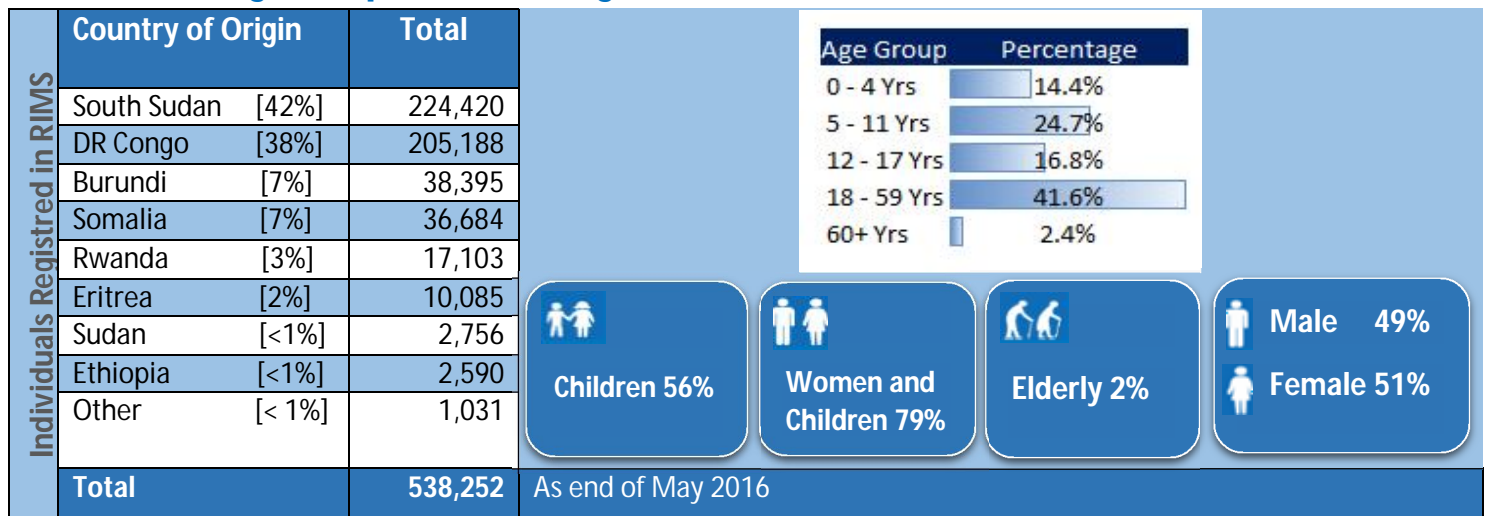

Uganda- Monthly Refugee Statistics Update [31st May 2016]

2016 Refugee Influx

2016 Influx Trend

Total Refugee Population in Uganda

Refugees and Asylum Seekers

	Urban Refugee	Refugee in Settlements	Total
Refugees	51,108	452,220	503,328
Asylum-Seekers	23,788	11,136	34,924
Total	74,896	463,356	538,252

Asylum Seekers

Urban Refugee

Refugees

Refugee in Settlement

Refugee Population per Location (Settlements)

Emergencies Trend

Age-Gender Breakdown per Location

Settlement	0-4			5-11			12-17			18-59			60 and above			Female	Male	Grand total
	Female	Male	Total	Female	Male	Total	Female	Male	Total	Female	Male	Total	Female	Male	Total			
Adjumani	10,468	10,872	21,340	18,644	19,628	38,272	12,522	13,603	26,125	27,757	17,128	44,885	3,065	1,210	4,275	72,456	62,441	134,897
Arua	2,165	2,271	4,436	4,715	4,964	9,679	3,550	3,987	7,537	6,156	4,424	10,580	478	175	653	17,064	15,821	32,885
Kampala	3,090	3,635	6,725	6,007	6,108	12,115	5,377	5,197	10,574	20,214	24,203	44,417	563	502	1,065	35,251	39,645	74,896
Kiryandongo	3,703	3,966	7,669	7,159	7,492	14,651	5,149	5,879	11,028	10,073	7,921	17,994	833	312	1,145	26,917	25,570	52,487
Kyaka II	2,266	2,196	4,462	3,299	3,387	6,686	2,151	2,119	4,270	6,079	5,787	11,866	453	438	891	14,248	13,927	28,175
Kyangwali	3,165	3,114	6,279	5,645	5,747	11,392	3,121	3,206	6,327	9,223	8,820	18,043	751	693	1,444	21,905	21,580	43,485
Nakivale	7,148	7,189	14,337	12,069	12,457	24,526	8,350	8,468	16,818	25,180	27,384	52,564	1,287	1,170	2,457	54,034	56,668	110,702
Oruchinga	588	611	1,199	899	909	1,808	515	479	994	1,457	1,270	2,727	91	95	186	3,550	3,364	6,914
Rwamwanja	6,103	6,063	12,166	7,005	6,831	13,836	3,037	3,203	6,240	10,795	9,725	20,520	539	510	1,049	27,479	26,332	53,811
Total	38,696	39,917	78,613	65,442	67,523	132,965	43,772	46,141	89,913	116,934	106,662	223,596	8,060	5,105	13,165	272,904	265,348	538,252
%	49%	51%		49%	51%		49%	51%		52%	48%		61%	39%		51%	49%	