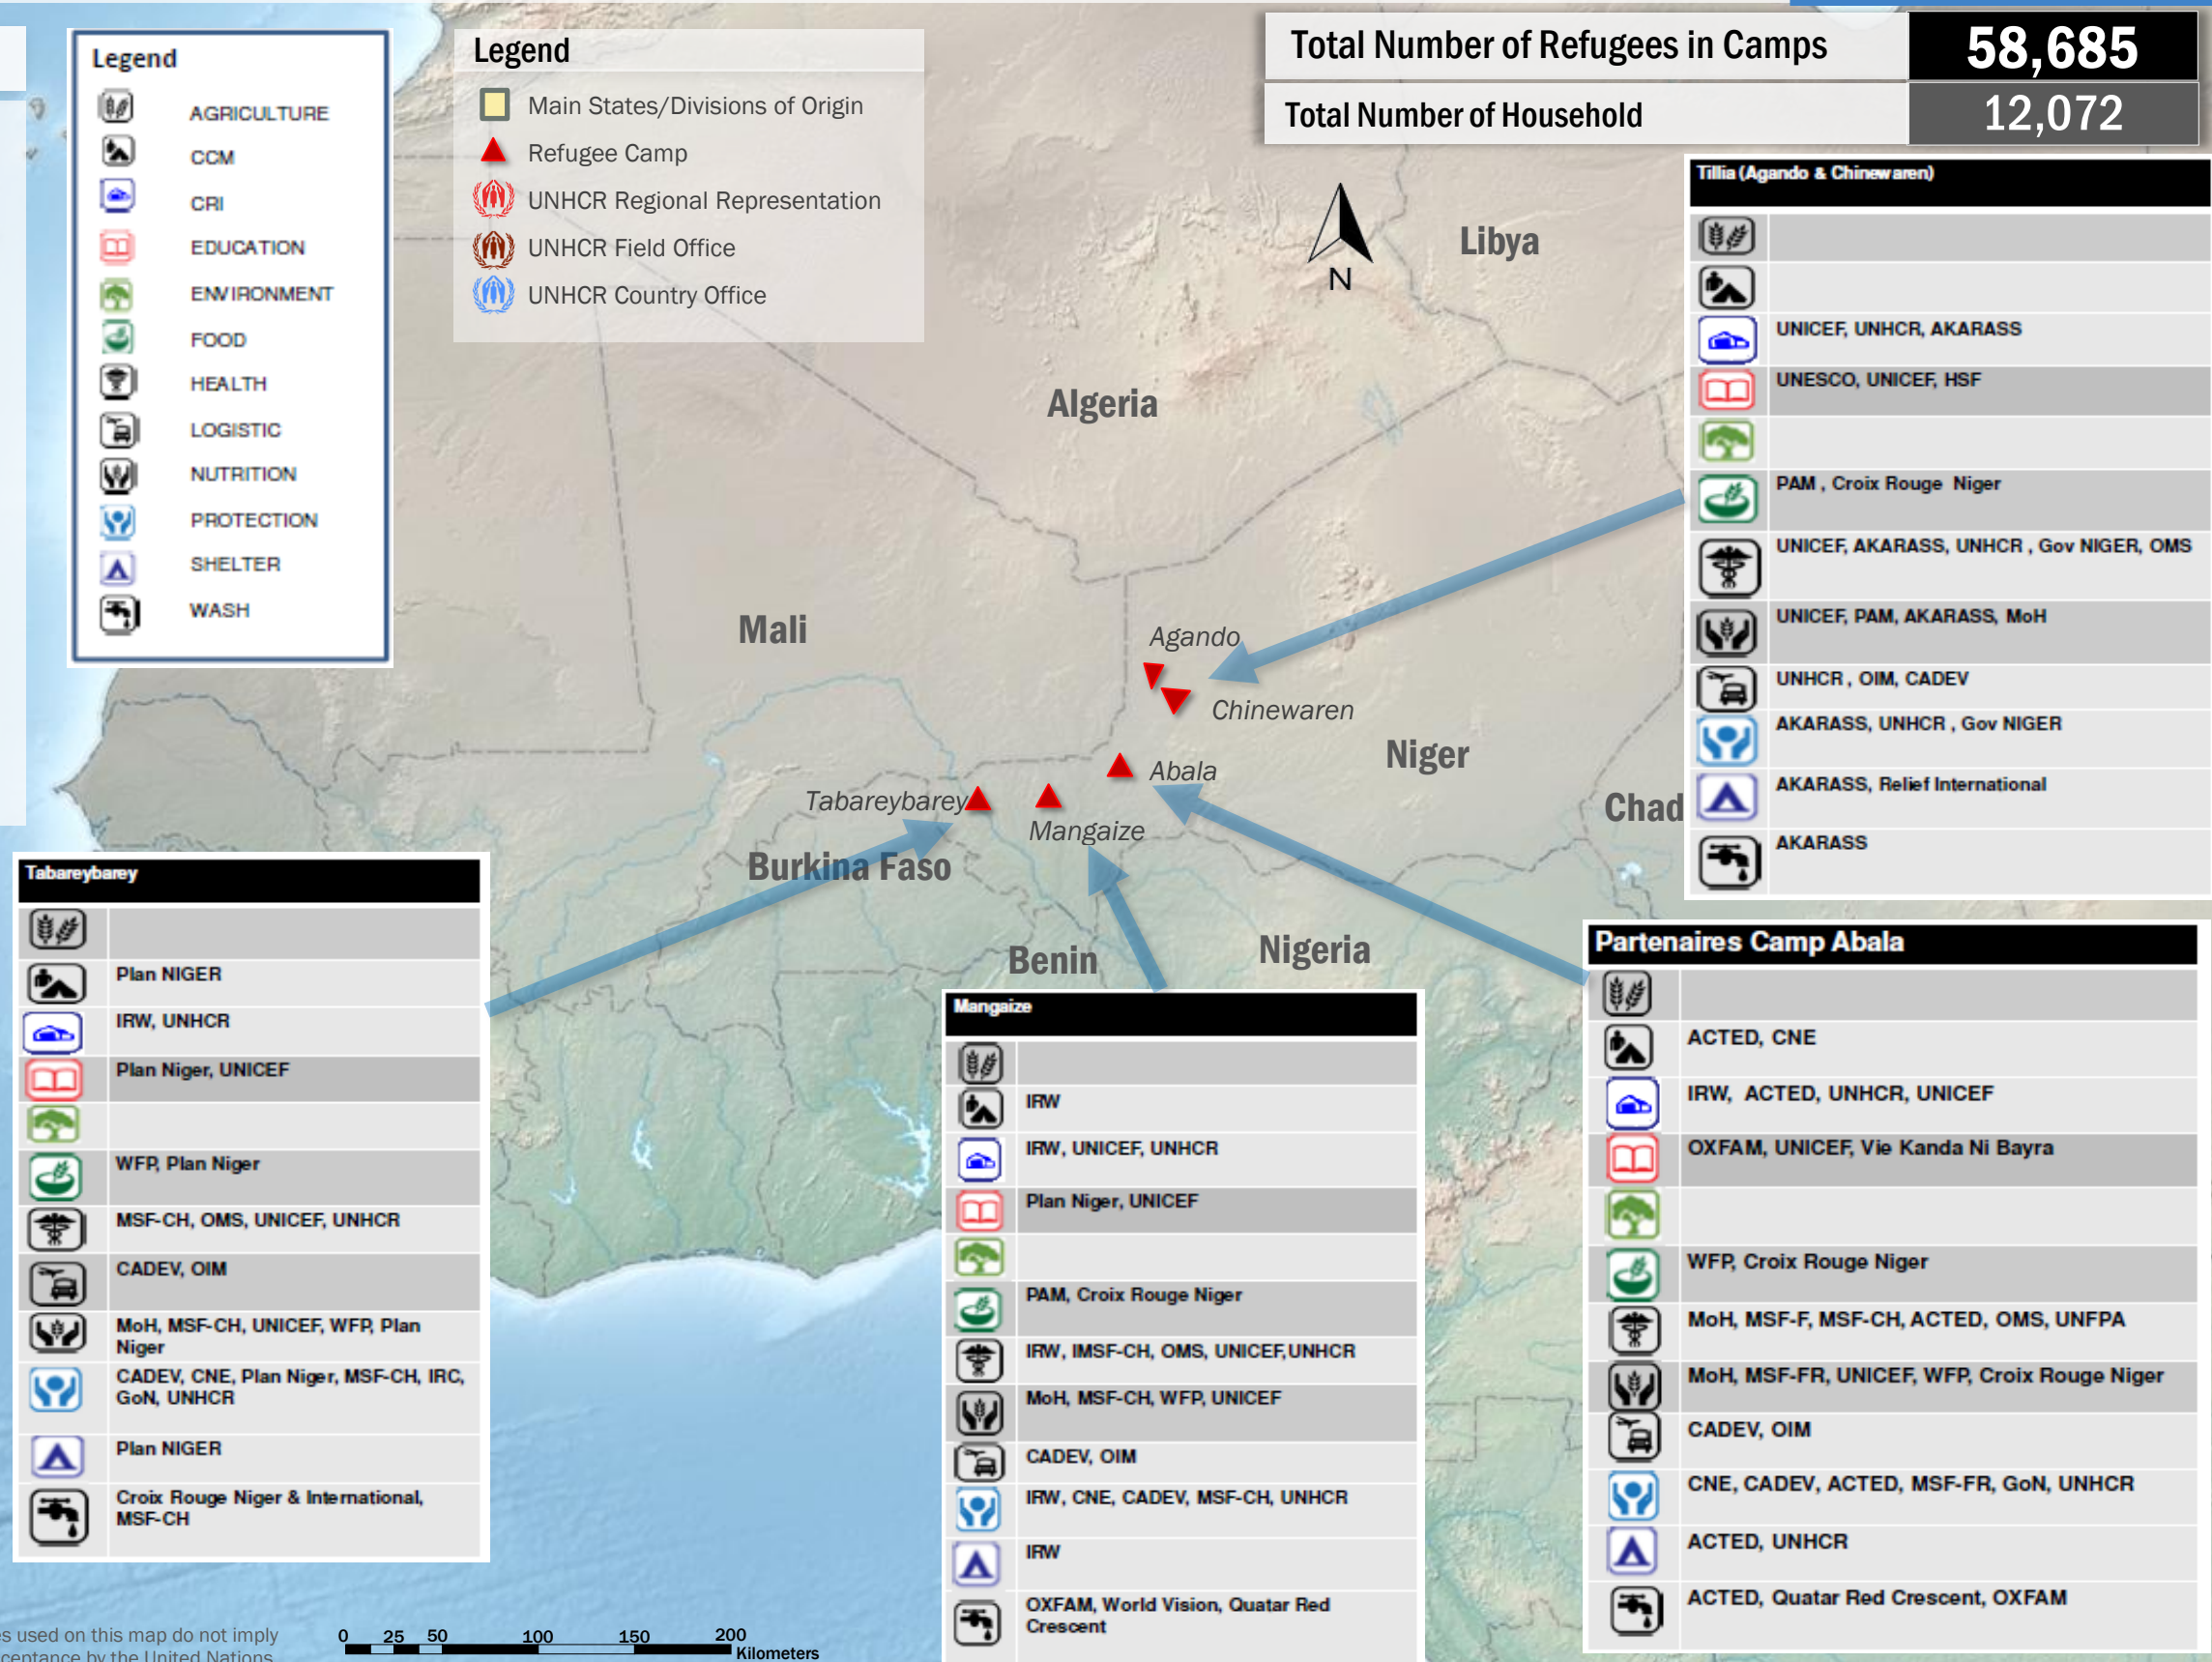

Malian Refugees in Niger : Who What Where?

22 October 2012

Actors providing services to Refugee Population. Note that we consider only the refugees in Camps

UNHCR Information Management - NIGER

Gaps on service coverage

The following sectors are not covered by a partner and constitute gaps for the operation :

In the Official sites of Agando and Chenewaren :
Agriculture;
Camp management;
Environment;

In the camp of Abala:
Agriculture;
Environment;

In the camp of Mangaize:
Agriculture;
Environnement;

In the camp of Tabareybarey:
Agriculture;
Environment;

All sectors in the non official sites are not covered.

Legend	
	AGRICULTURE
	CCM
	CRI
	EDUCATION
	ENVIRONMENT
	FOOD
	HEALTH
	LOGISTIC
	NUTRITION
	PROTECTION
	SHELTER
	WASH

Legend	
	Main States/Divisions of Origin
	Refugee Camp
	UNHCR Regional Representation
	UNHCR Field Office
	UNHCR Country Office

Total Number of Refugees in Camps	58,685
Total Number of Household	12,072

Tilia (Agando & Chinewaren)	
	UNICEF, UNHCR, AKARASS
	UNESCO, UNICEF, HSF
	PAM, Croix Rouge Niger
	UNICEF, AKARASS, UNHCR, Gov NIGER, OMS
	UNICEF, PAM, AKARASS, MoH
	UNHCR, OIM, CADEV
	AKARASS, UNHCR, Gov NIGER
	AKARASS, Relief International
	AKARASS

Tabareybarey	
	Plan NIGER
	IRW, UNHCR
	Plan Niger, UNICEF
	WFP, Plan Niger
	MSF-CH, OMS, UNICEF, UNHCR
	CADEV, OIM
	MoH, MSF-CH, UNICEF, WFP, Plan Niger
	CADEV, CNE, Plan Niger, MSF-CH, IRC, GoN, UNHCR
	Plan NIGER
	Croix Rouge Niger & International, MSF-CH

Mangaize	
	IRW
	IRW, UNICEF, UNHCR
	Plan Niger, UNICEF
	PAM, Croix Rouge Niger
	IRW, IMSF-CH, OMS, UNICEF, UNHCR
	MoH, MSF-CH, WFP, UNICEF
	CADEV, OIM
	IRW, CNE, CADEV, MSF-CH, UNHCR
	IRW
	OXFAM, World Vision, Qatar Red Crescent

Partenaires Camp Abala	
	ACTED, CNE
	IRW, ACTED, UNHCR, UNICEF
	OXFAM, UNICEF, Vie Kanda Ni Bayra
	WFP, Croix Rouge Niger
	MoH, MSF-F, MSF-CH, ACTED, OMS, UNFPA
	MoH, MSF-FR, UNICEF, WFP, Croix Rouge Niger
	CADEV, OIM
	CNE, CADEV, ACTED, MSF-FR, GoN, UNHCR
	ACTED, UNHCR
	ACTED, Qatar Red Crescent, OXFAM

The boundaries and names used on this map do not imply official endorsement or acceptance by the United Nations.