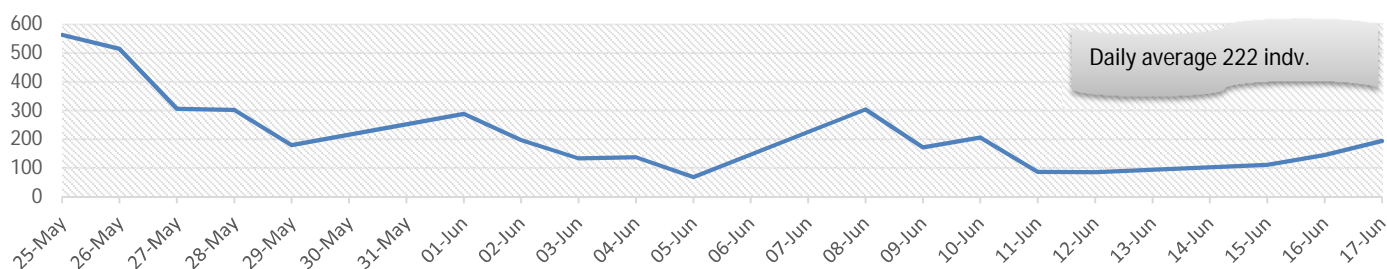

Totals

Pre 01 January 2015

Post 01 January 2015

11,903

Refugee

8,559

Refugee

Key Statistics for (Post 01 January 2015)

57 % | 4,865 indiv.

of the population are
Children <18

80 % | 6,828 indiv.

of the population are
Woman and Children

03 % | 249 indiv.

of the population are
Elderly

Daily trend of new arrivals since late May 2015