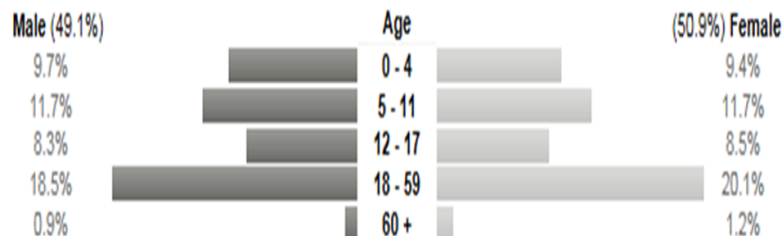

NYARUGUSU CAMP

Key figures

- 151,651** Refugees in camp*
- 84,507** New arrivals from Burundi
- 65,957** Refugees pre-crisis
- At least **200** Persons arrive every day**
- UNHCR** Leading Agency

Demography