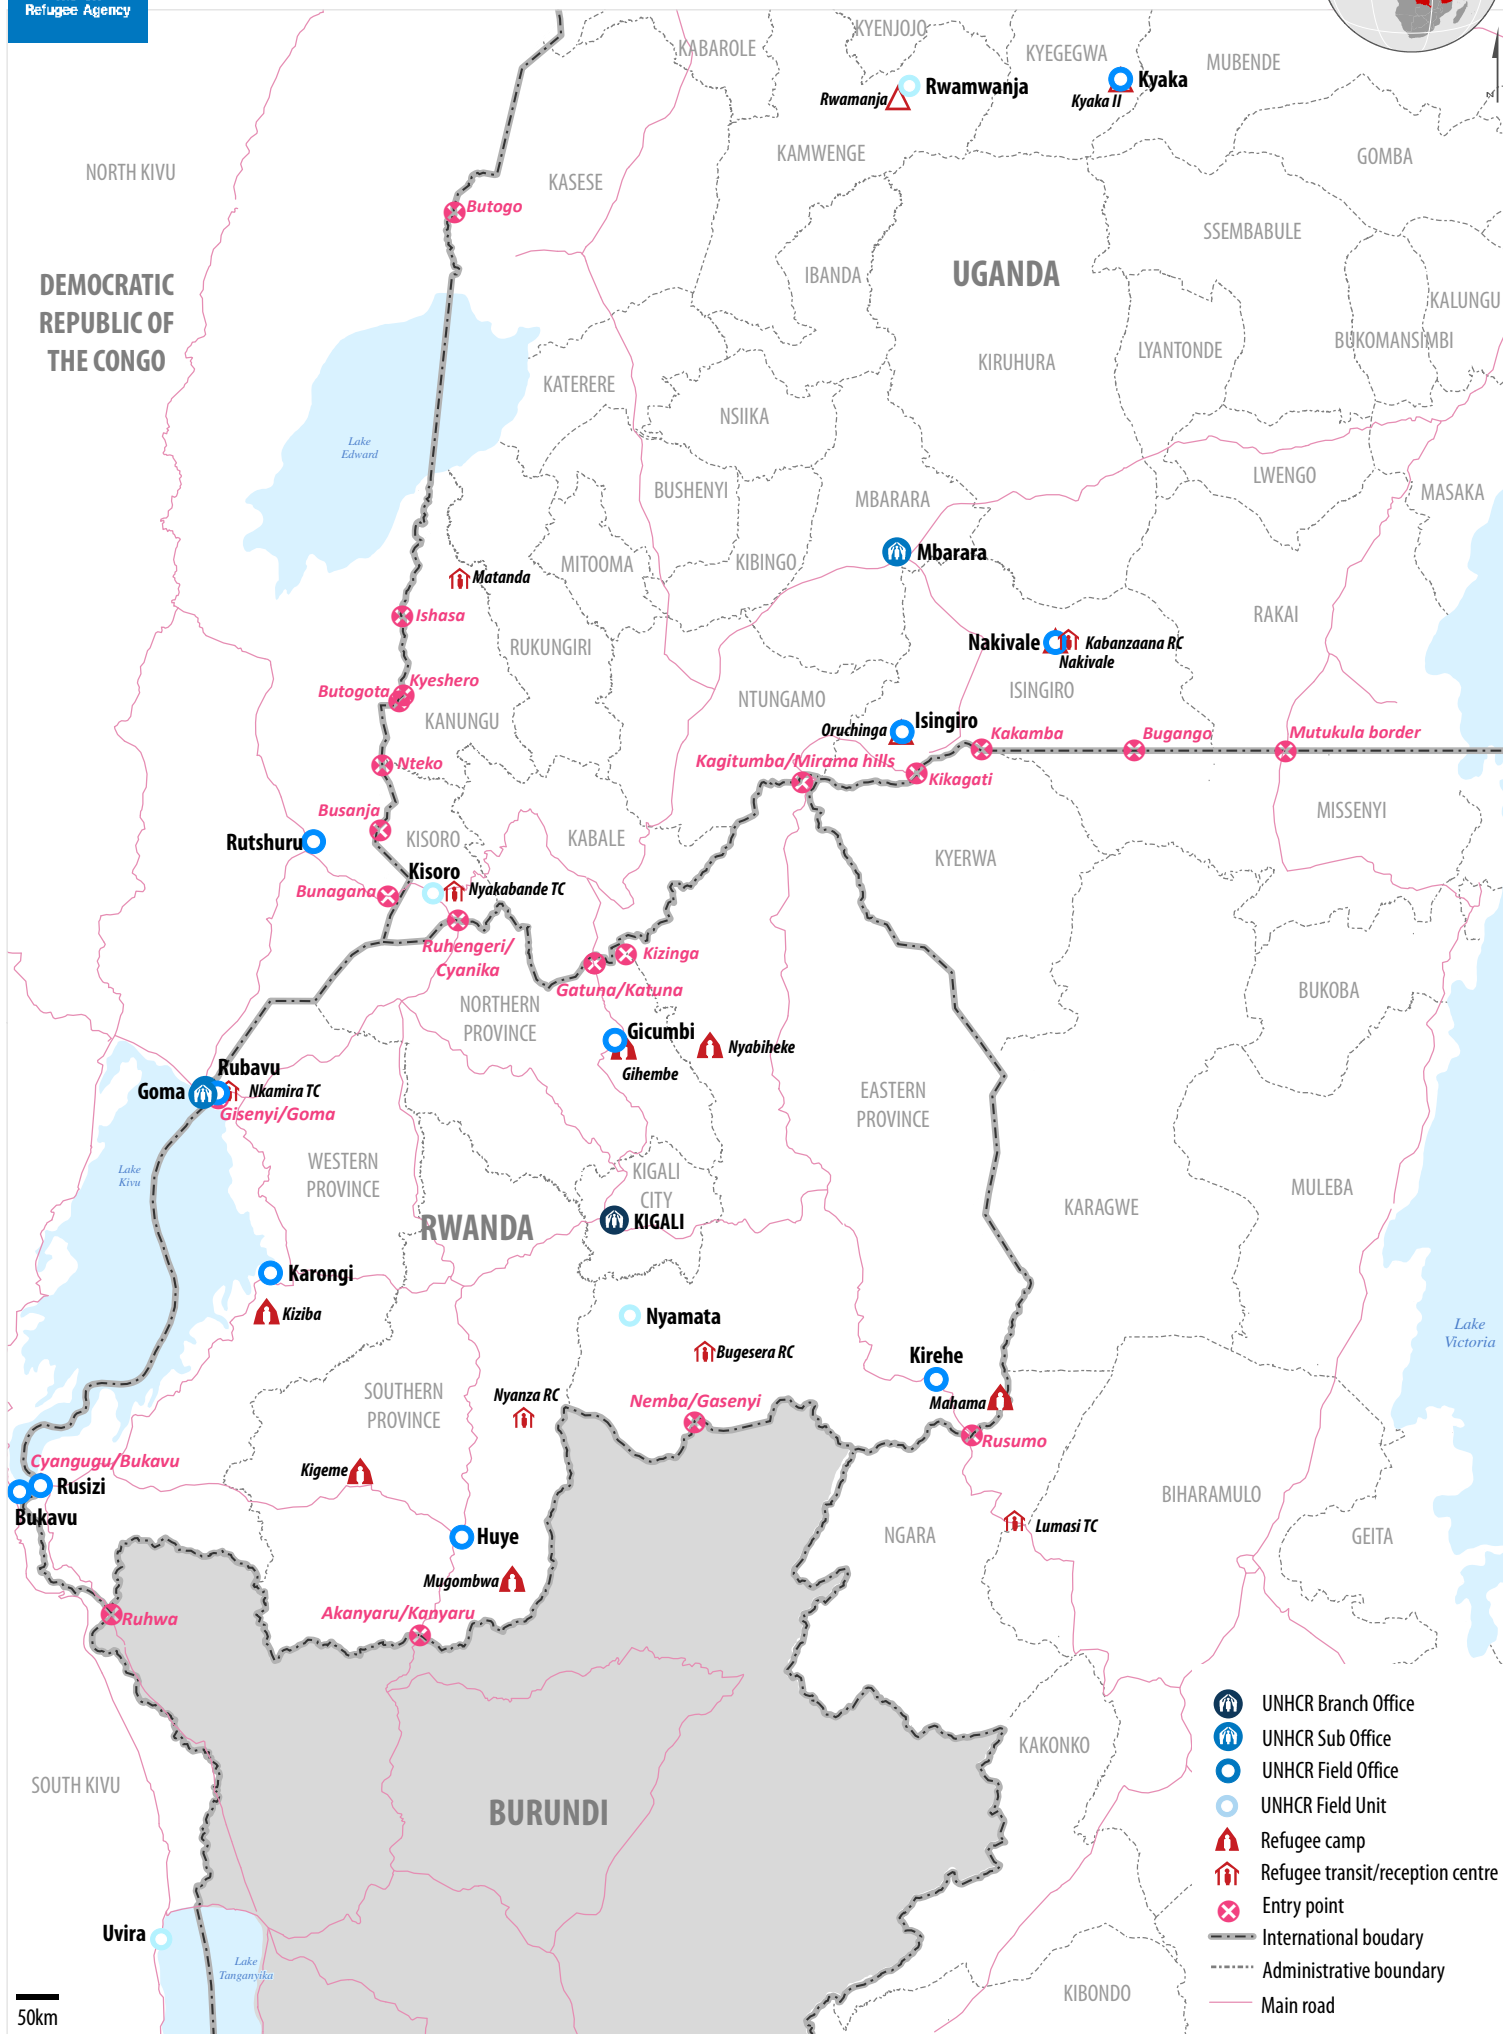

# UGANDA: South-Western region

Location of UNHCR presence, refugee locations and entry points

-  UNHCR Branch Office
-  UNHCR Sub Office
-  UNHCR Field Office
-  UNHCR Field Unit
-  Refugee camp
-  Refugee transit/reception centre
-  Entry point
-  International boundary
-  Administrative boundary
-  Main road

The boundaries and names shown and the designations used on this map do not imply official endorsement or acceptance by the United Nations.  
 Creation date: 28 August 2015 Sources: UNHCR, UNCS Feedback: UNHCR Regional Support Hub in Nairobi | kenrsgis@unhcr.org