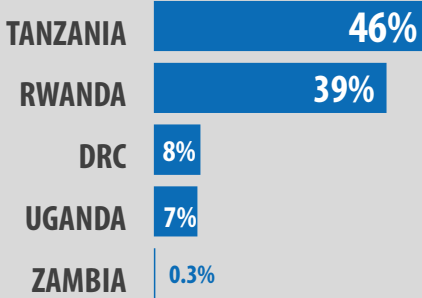

193,357

newly arrived refugees from Burundi
in neighbouring countries

LEGEND

-  Capital city
-  Refugee camp
-  Refugee settlement
-  Refugee reception centre/ transit centre
-  New arrivals from Burundi
-  International boundary