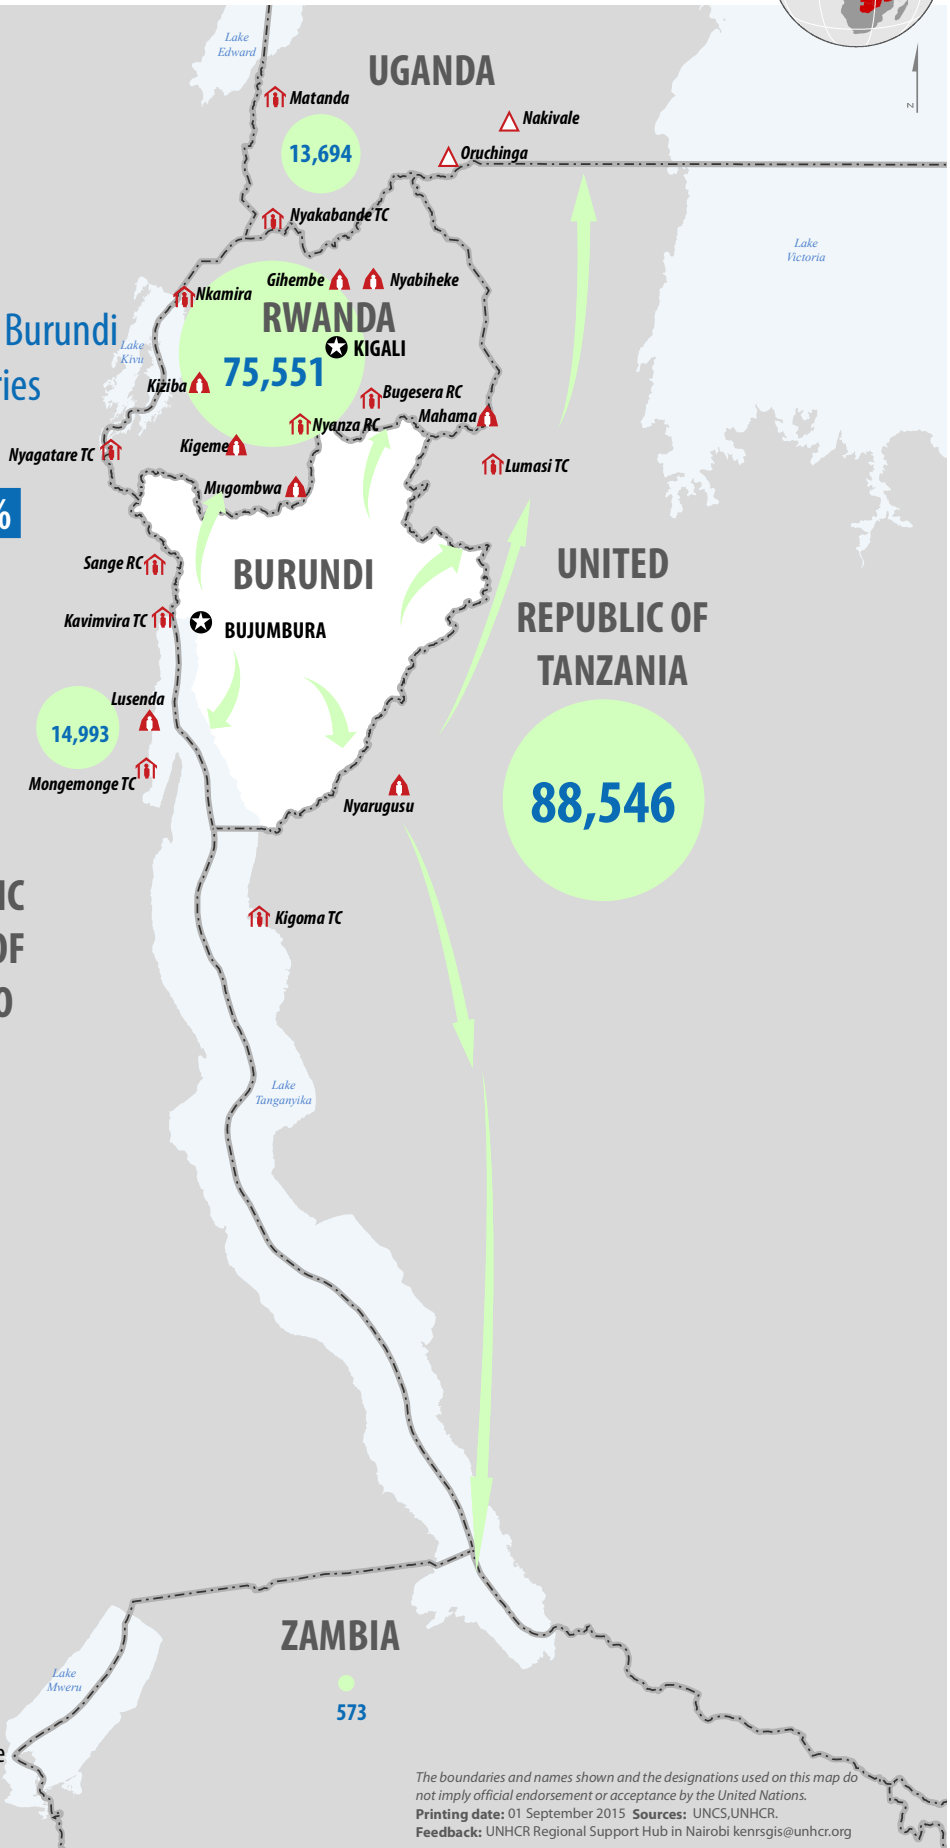

193,357

newly arrived refugees from Burundi
in neighbouring countries

LEGEND

-  Capital city
-  Refugee camp
-  Refugee settlement
-  Refugee reception centre/ transit centre
-  New arrivals from Burundi
-  International boundary