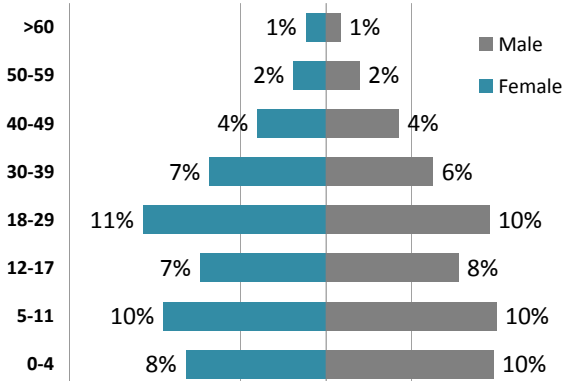

UNHCR Registered*

Total Registered Displaced Syrians at the end of each month

* Since March 2011, 358 additional Syrians registered with UNHCR office in Beirut

Age and Gender Breakdown

Place of origin

The trends show a steady and incremental increase in number of Syrians registered. The current number passed Scenario 1 of the contingency plan: 7000 individuals. The highest concentration of Syrians is in North Lebanon, followed by the Bekaa valley. Most Syrians in the North come from Homs.