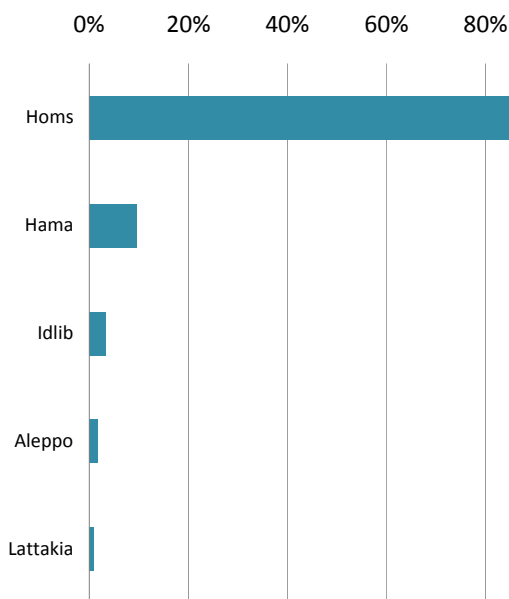

UNHCR Registered*

Total Registered Displaced Syrians at the end of each month

* Since March 2011, 358 additional Syrians registered with UNHCR office in Beirut

Age and Gender Breakdown

Place of origin

The trends show a steady and incremental increase in number of Syrians registered. The current number passed Scenario 1 of the contingency plan: 7000 individuals. The highest concentration of Syrians is in North Lebanon, followed by the Bekaa valley. Most Syrians in the North come from Homs.