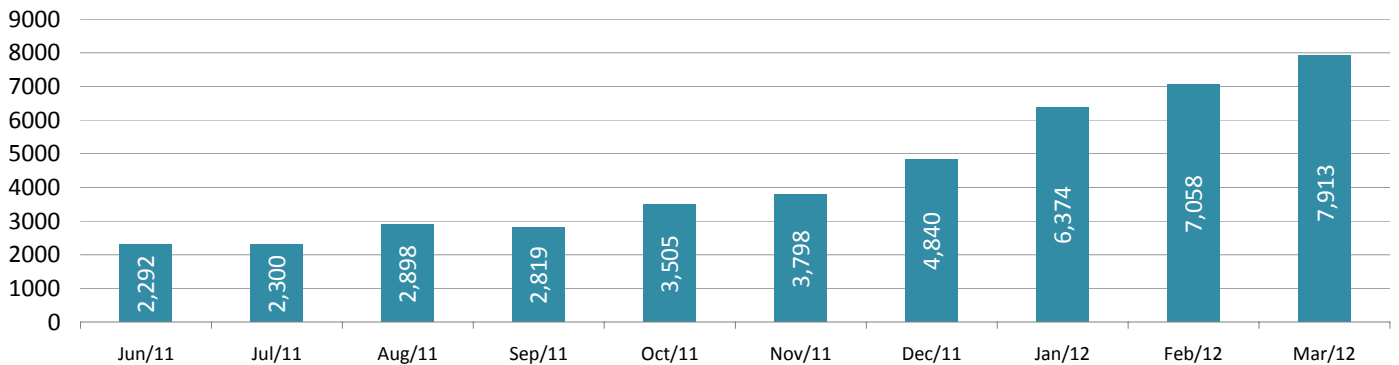

UNHCR Registered*

Total Registered Displaced Syrians at the end of each month

* Since March 2011, 358 additional Syrians registered with UNHCR office in Beirut

Age and Gender Breakdown

Place of origin

The trends show a steady and incremental increase in number of Syrians registered. The current number passed Scenario 1 of the contingency plan: 7000 individuals. The highest concentration of Syrians is in North Lebanon, followed by the Bekaa valley. Most Syrians in the North come from Homs.