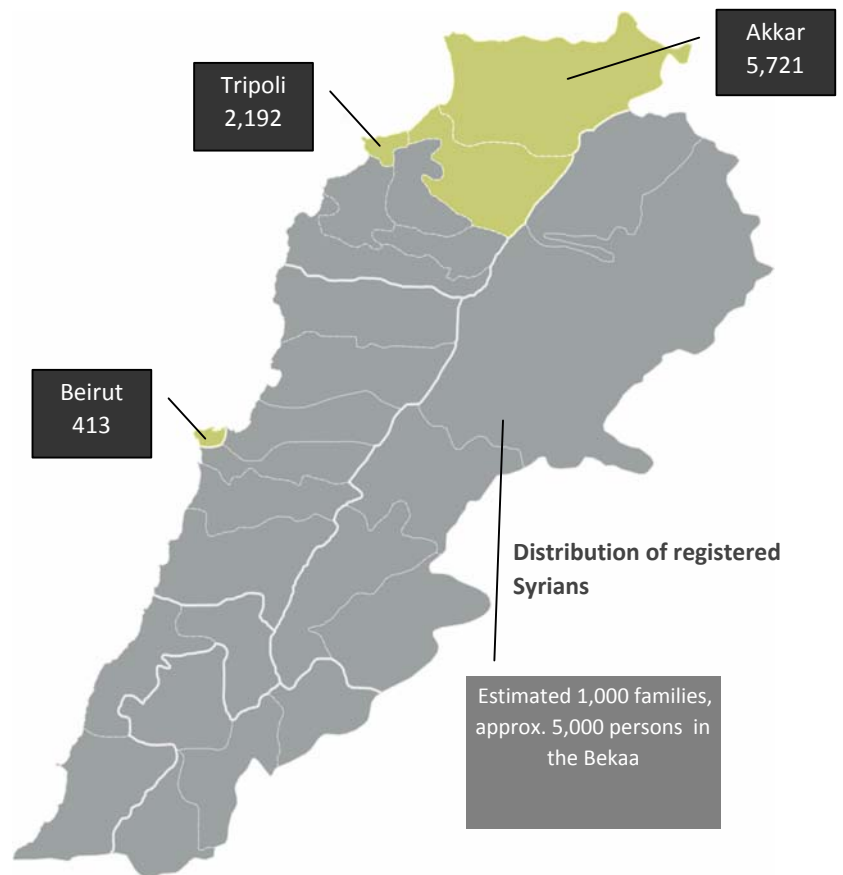

UNHCR Registered*

Total Registered Displaced Syrians at the end of each month

* Since March 2011, 358 additional Syrians registered with UNHCR office in Beirut

Age and Gender Breakdown

Place of origin

The trends show a steady and incremental increase in number of Syrians registered. The current number passed Scenario 1 of the contingency plan: 7000 individuals. The highest concentration of Syrians is in North Lebanon, followed by the Bekaa valley. Most Syrians in the North come from Homs.