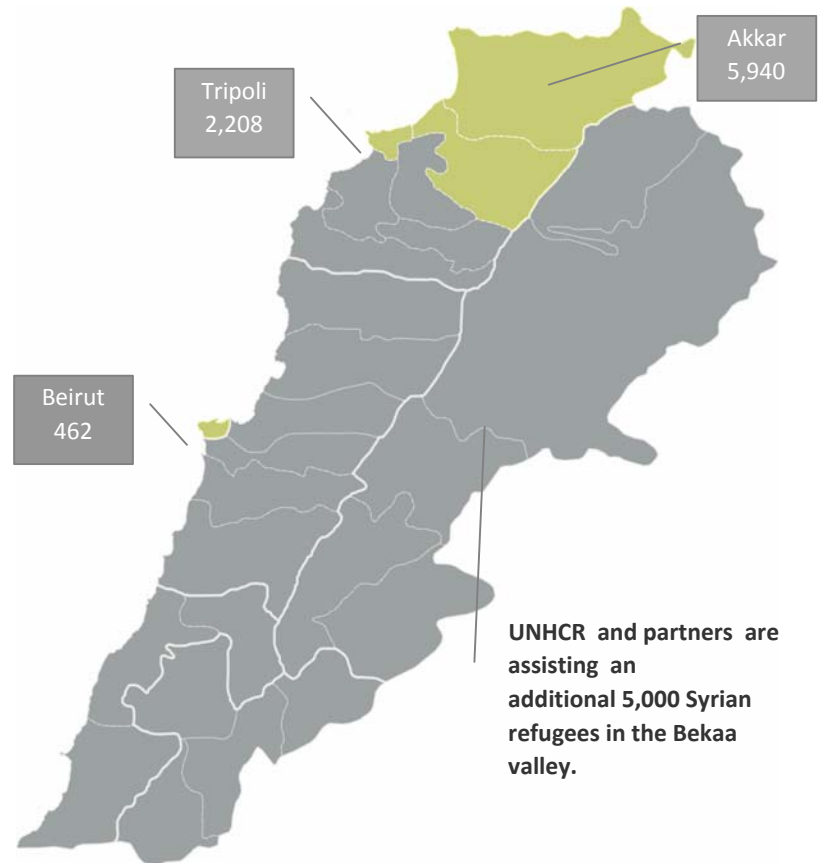

UNHCR Registered*

* Includes Syrians registered with UNHCR Beirut after March 2011

Age and Gender Breakdown

Place of origin

UNHCR and partners are assisting an additional 5,000 Syrian refugees in the Bekaa valley.

UNHCR and partners provide assistance to over 16,000 Syrians who arrived since March 2011. The number of displaced Syrians currently registered with UNHCR and the High Relief Commission (HRC) in north Lebanon is 8,610 persons. Listings from various actors and assessments conducted by UNHCR teams place the number of Syrian displaced in the Bekaa valley at approximately 5,000 persons. In addition to providing assistance, efforts to verify these numbers and locations are undertaken on a daily basis.