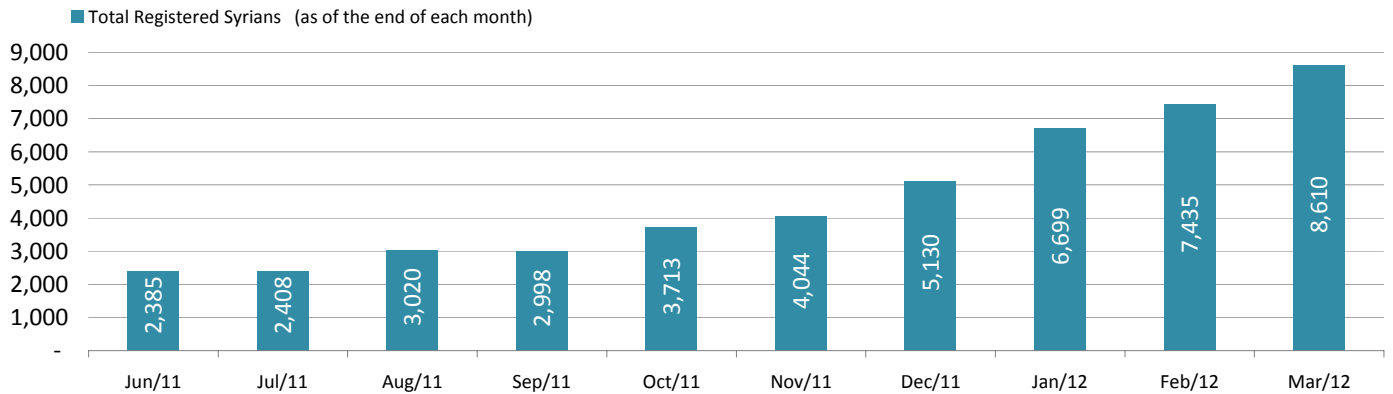

UNHCR Registered*

* Includes Syrians registered with UNHCR Beirut after March 2011

Age and Gender Breakdown

Place of origin

UNHCR and partners are assisting an additional 5,000 Syrian refugees in the Bekaa valley.

UNHCR and partners provide assistance to over 16,000 Syrians who arrived since March 2011. The number of displaced Syrians currently registered with UNHCR and the High Relief Commission (HRC) in north Lebanon is 8,610 persons. Listings from various actors and assessments conducted by UNHCR teams place the number of Syrian displaced in the Bekaa valley at approximately 5,000 persons. In addition to providing assistance, efforts to verify these numbers and locations are undertaken on a daily basis.