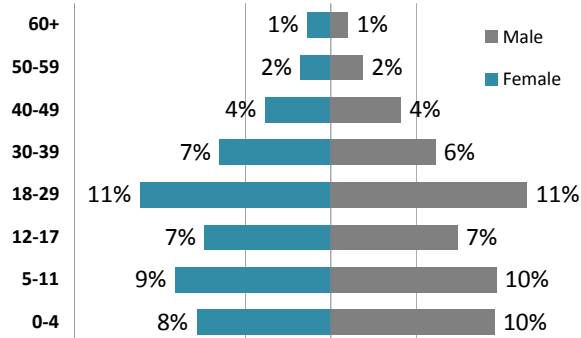

UNHCR Registered*

* Includes Syrians registered with UNHCR Beirut after March 2011

Age and Gender Breakdown

Place of origin

UNHCR and partners are assisting an additional 5,000 Syrian refugees in the Bekaa valley.

UNHCR and partners provide assistance to over 16,000 Syrians who arrived since March 2011. The number of displaced Syrians currently registered with UNHCR and the High Relief Commission (HRC) in north Lebanon is 8,610 persons. Listings from various actors and assessments conducted by UNHCR teams place the number of Syrian displaced in the Bekaa valley at approximately 5,000 persons. In addition to providing assistance, efforts to verify these numbers and locations are undertaken on a daily basis.