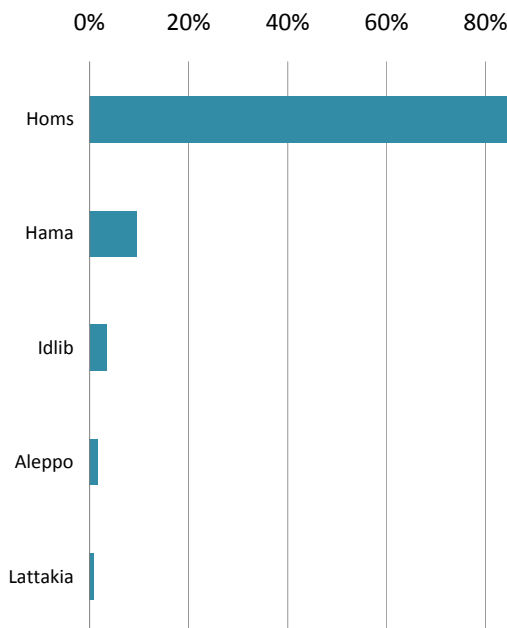

UNHCR Registered*

* Includes Syrians registered with UNHCR Beirut after March 2011

Age and Gender Breakdown

Place of origin

UNHCR and partners are assisting an additional 5,000 Syrian refugees in the Bekaa valley.

UNHCR and partners provide assistance to over 16,000 Syrians who arrived since March 2011. The number of displaced Syrians currently registered with UNHCR and the High Relief Commission (HRC) in north Lebanon is 8,610 persons. Listings from various actors and assessments conducted by UNHCR teams place the number of Syrian displaced in the Bekaa valley at approximately 5,000 persons. In addition to providing assistance, efforts to verify these numbers and locations are undertaken on a daily basis.