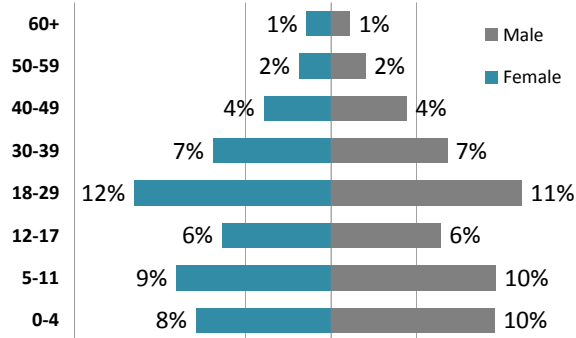

UNHCR Registered*

■ Total Active Syrians (as of the end of each month)

* Includes Syrians registered with UNHCR Beirut after March 2011

Age and Gender Breakdown

Place of origin

* An additional 160 Syrians were registered before March 2011.