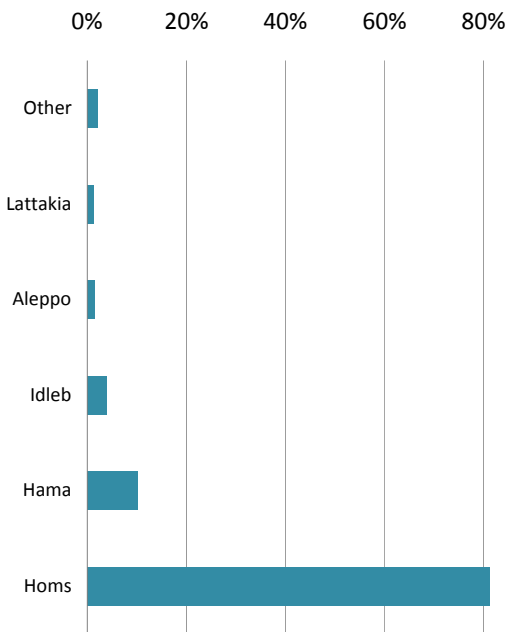

UNHCR Registered*

■ Total Active Syrians (as of the end of each month)

* Includes Syrians registered with UNHCR Beirut after March 2011

Age and Gender Breakdown

Place of origin

* An additional 160 Syrians were registered before March 2011.