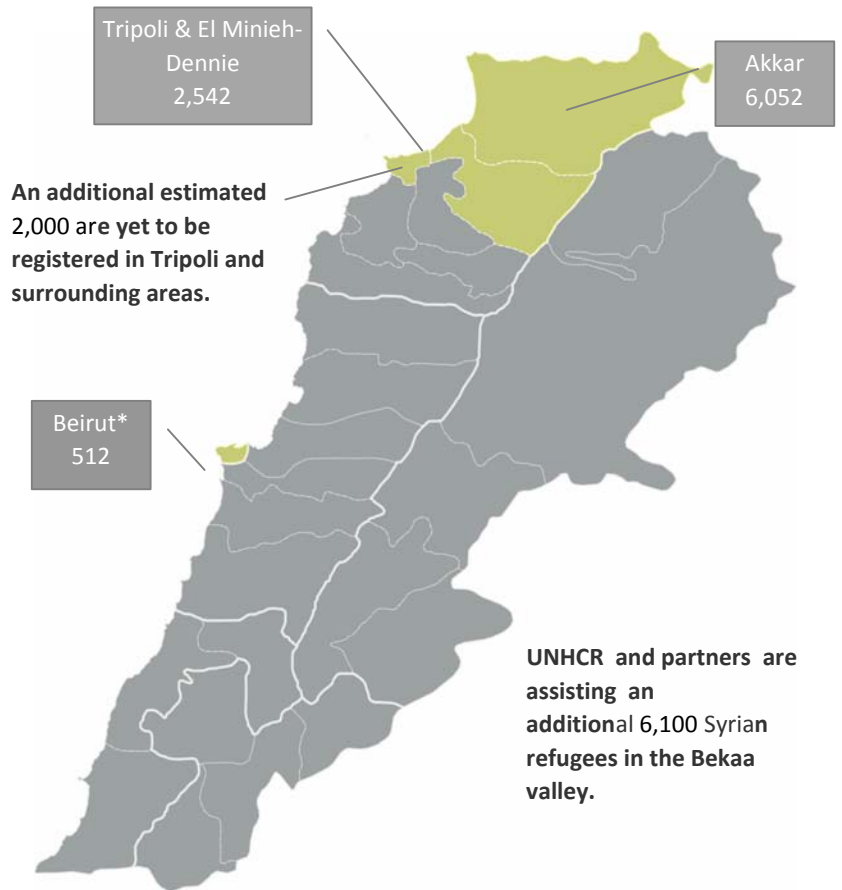

UNHCR Registered*

■ Total Active Syrians (as of the end of each month)

* Includes Syrians registered with UNHCR Beirut after March 2011

Age and Gender Breakdown

Place of origin

* An additional 160 Syrians were registered before March 2011.