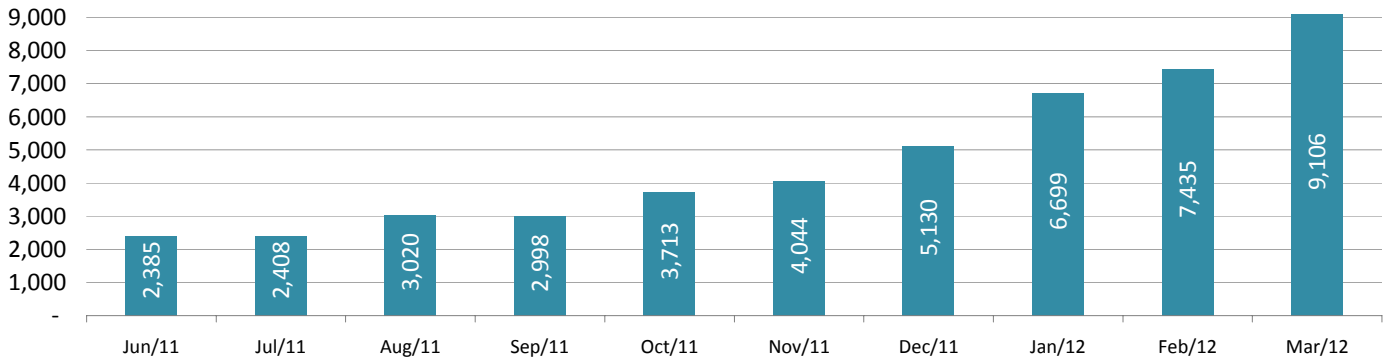

UNHCR Registered*

■ Total Active Syrians (as of the end of each month)

* Includes Syrians registered with UNHCR Beirut after March 2011

Age and Gender Breakdown

Place of origin

* An additional 160 Syrians were registered before March 2011.