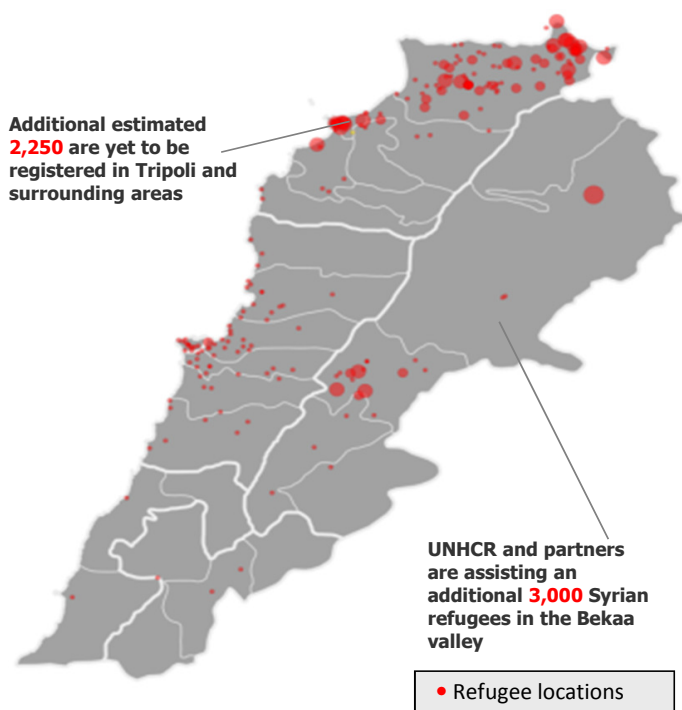

UNHCR Registered

Demographic Breakdown

Distribution of Syrians in Lebanon

Place of origin

Governorate	Persons	House holds	% Total
Beirut	344	153	1.5%
Mount Lebanon	457	219	2.03%
North	15,672	3,263	69.56%
Bekaa	6,030	1,319	26.76%
South	27	12	0.12%
Total Lebanon	22530	4966	100.0%