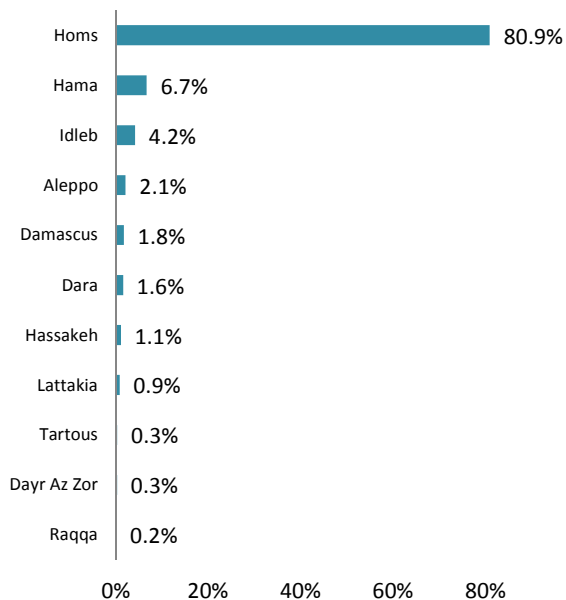

UNHCR Registered

Demographic Breakdown

Distribution of Syrians in Lebanon

Place of origin

Governorate	Persons	House holds	% Total
Beirut	344	153	1.5%
Mount Lebanon	457	219	2.03%
North	15,672	3,263	69.56%
Bekaa	6,030	1,319	26.76%
South	27	12	0.12%
Total Lebanon	22530	4966	100.0%