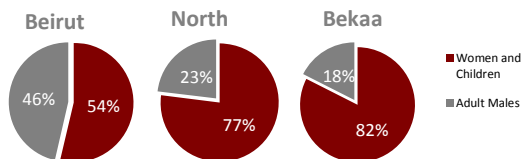

UNHCR Registered

Demographic Breakdown

Distribution of Syrians in Lebanon

Place of origin

Governorate	Persons	House holds	% Total
Beirut	344	153	1.5%
Mount Lebanon	457	219	2.03%
North	15,672	3,263	69.56%
Bekaa	6,030	1,319	26.76%
South	27	12	0.12%
Total Lebanon	22530	4966	100.0%