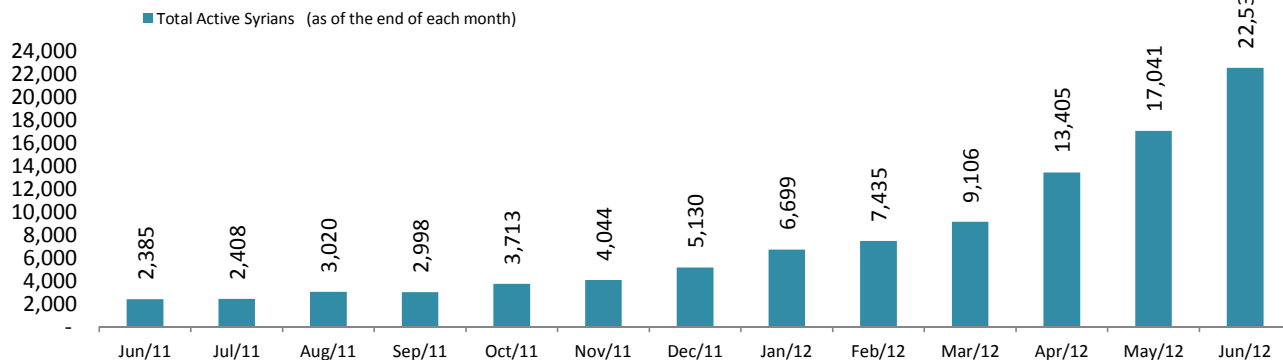

UNHCR Registered

Demographic Breakdown

Distribution of Syrians in Lebanon

Place of origin

Governorate	Persons	House holds	% Total
Beirut	344	153	1.5%
Mount Lebanon	457	219	2.03%
North	15,672	3,263	69.56%
Bekaa	6,030	1,319	26.76%
South	27	12	0.12%
Total Lebanon	22530	4966	100.0%