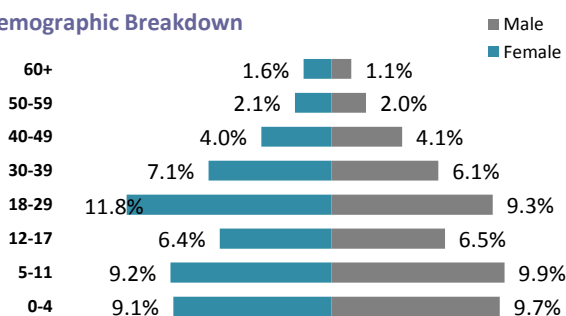

UNHCR Registered

Demographic Breakdown

Distribution of Syrians in Lebanon

Place of origin

Governorate	Persons	House holds	% Total
Beirut	344	153	1.5%
Mount Lebanon	457	219	2.03%
North	15,672	3,263	69.56%
Bekaa	6,030	1,319	26.76%
South	27	12	0.12%
Total Lebanon	22530	4966	100.0%