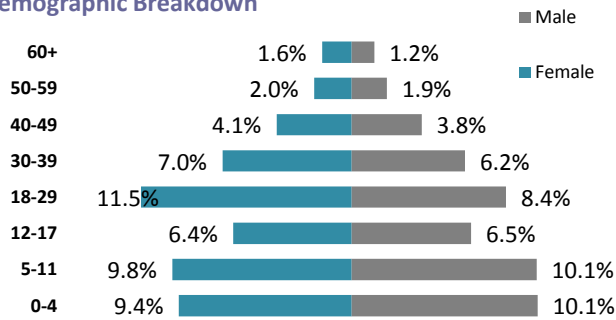

UNHCR Registered

Demographic Breakdown

Distribution of Syrians in Lebanon

Place of Origin

Governorate	Persons	Households	% Total
Beirut	513	225	1.1%
Mount Lebanon	734	309	1.59%
North	25,739	5,535	55.74%
Bekaa	19,136	4,129	41.44%
South	55	23	0.12%
Total Lebanon	46,177	10,221	100.0%