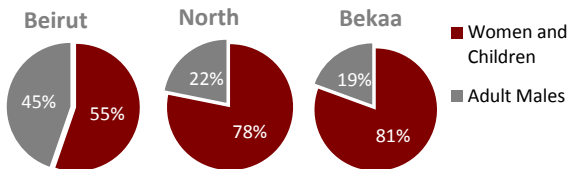

UNHCR Registered

Demographic Breakdown

Distribution of Syrians in Lebanon

Place of Origin

Governorate	Persons	Households	% Total
Beirut	513	225	1.1%
Mount Lebanon	734	309	1.59%
North	25,739	5,535	55.74%
Bekaa	19,136	4,129	41.44%
South	55	23	0.12%
Total Lebanon	46,177	10,221	100.0%