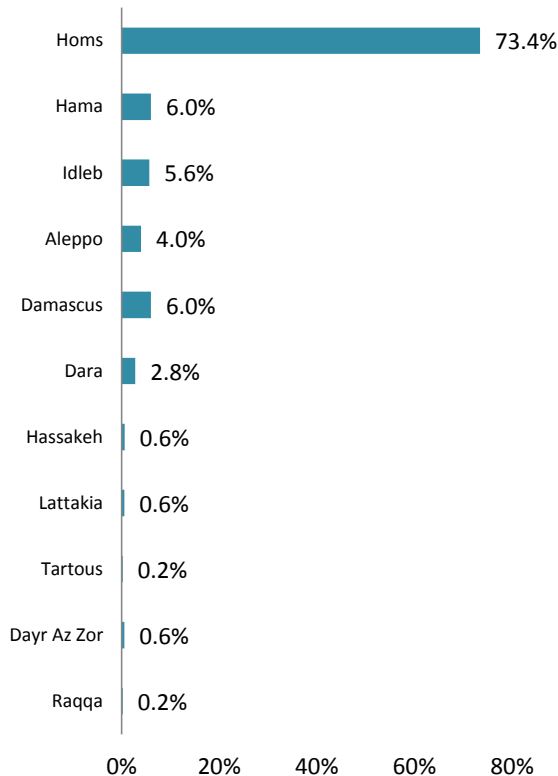

UNHCR Registered

Demographic Breakdown

Distribution of Syrians in Lebanon

Place of Origin

Governorate	Persons	Households	% Total
Beirut	513	225	1.1%
Mount Lebanon	734	309	1.59%
North	25,739	5,535	55.74%
Bekaa	19,136	4,129	41.44%
South	55	23	0.12%
Total Lebanon	46,177	10,221	100.0%