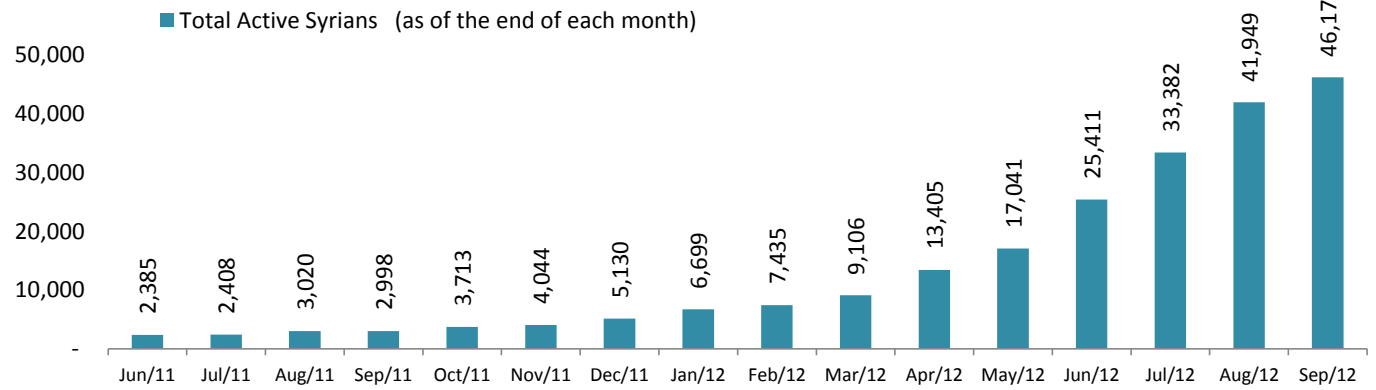

UNHCR Registered

Demographic Breakdown

Distribution of Syrians in Lebanon

Place of Origin

Governorate	Persons	Households	% Total
Beirut	513	225	1.1%
Mount Lebanon	734	309	1.59%
North	25,739	5,535	55.74%
Bekaa	19,136	4,129	41.44%
South	55	23	0.12%
Total Lebanon	46,177	10,221	100.0%