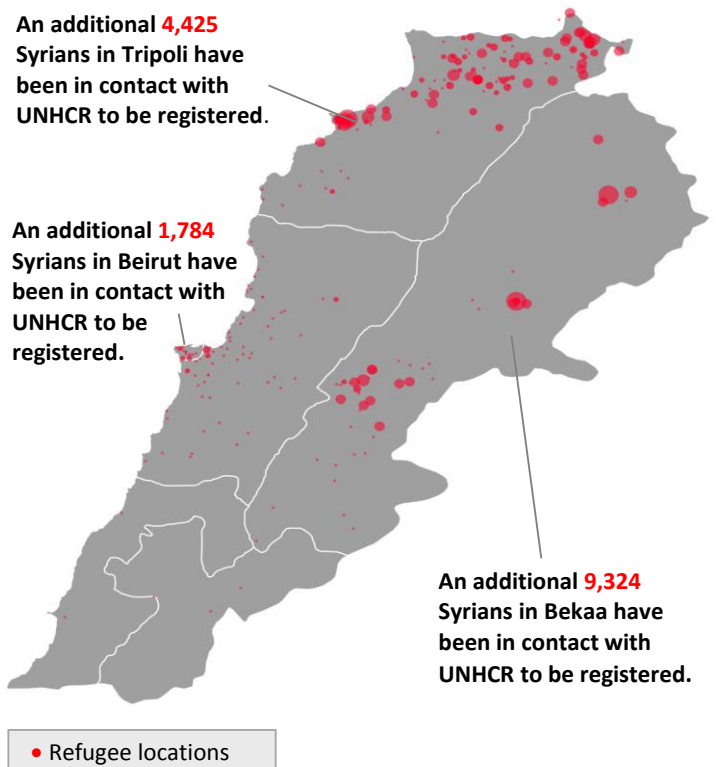

UNHCR Registered

Demographic Breakdown

Distribution of Syrians in Lebanon

Place of Origin

Governorate	Persons	Households	% Total
Beirut	513	225	1.1%
Mount Lebanon	734	309	1.59%
North	25,739	5,535	55.74%
Bekaa	19,136	4,129	41.44%
South	55	23	0.12%
Total Lebanon	46,177	10,221	100.0%