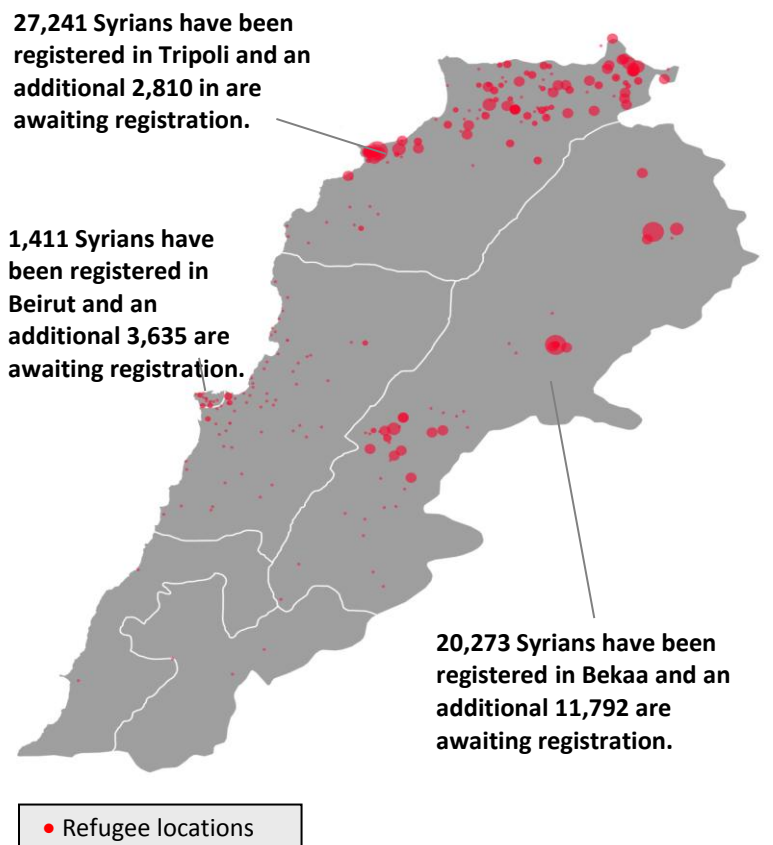

UNHCR Registered

An additional **18,237** Syrians have been in contact with UNHCR to be registered.

Demographic Breakdown

Distribution of Syrians in Lebanon

Place of origin

Governorate	Persons	House holds	% Total
Beirut	539	237	1.1%
Mount Lebanon	764	321	1.56%
North	27,322	5,886	55.84%
Bekaa	20,230	4,389	41.35%
South	70	26	0.14%
Total Lebanon	48,925	10,859	100.0%