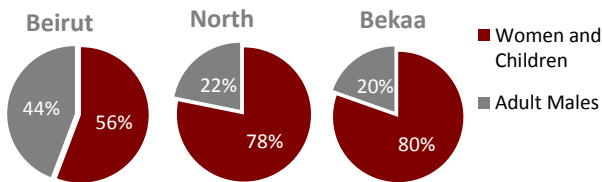

UNHCR Registered

An additional **18,237** Syrians have been in contact with UNHCR to be registered.

Demographic Breakdown

Distribution of Syrians in Lebanon

Place of origin

Governorate	Persons	House holds	% Total
Beirut	539	237	1.1%
Mount Lebanon	764	321	1.56%
North	27,322	5,886	55.84%
Bekaa	20,230	4,389	41.35%
South	70	26	0.14%
Total Lebanon	48,925	10,859	100.0%