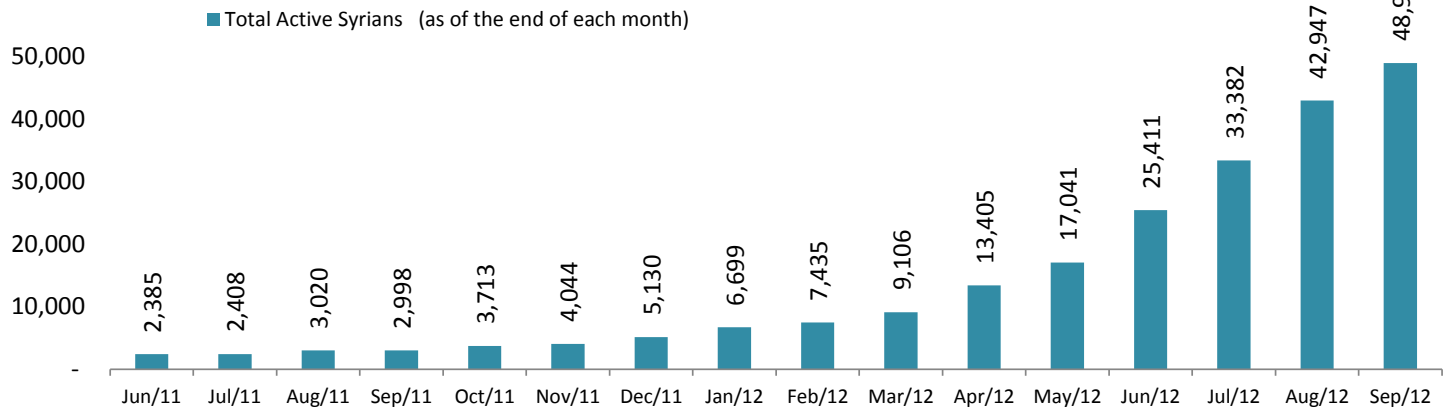

UNHCR Registered

An additional **18,237** Syrians have been in contact with UNHCR to be registered.

Demographic Breakdown

Distribution of Syrians in Lebanon

Place of origin

Governorate	Persons	House holds	% Total
Beirut	539	237	1.1%
Mount Lebanon	764	321	1.56%
North	27,322	5,886	55.84%
Bekaa	20,230	4,389	41.35%
South	70	26	0.14%
Total Lebanon	48,925	10,859	100.0%