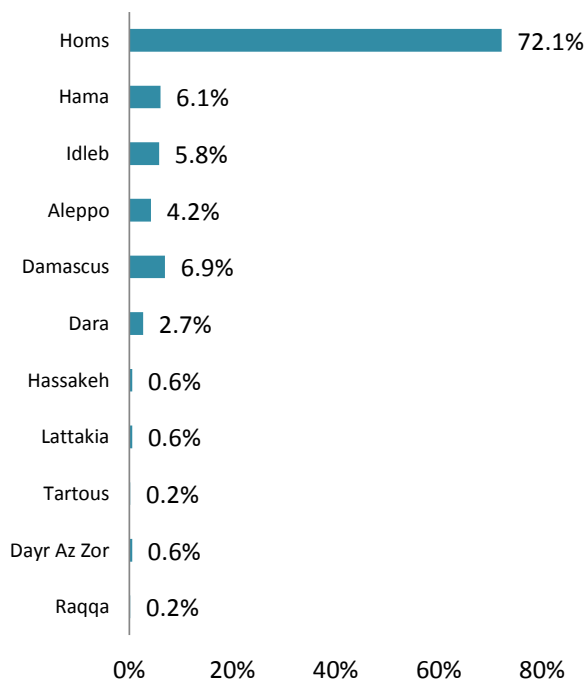

UNHCR Registered

An additional **18,237** Syrians have been in contact with UNHCR to be registered.

Demographic Breakdown

Distribution of Syrians in Lebanon

Place of origin

Governorate	Persons	House holds	% Total
Beirut	539	237	1.1%
Mount Lebanon	764	321	1.56%
North	27,322	5,886	55.84%
Bekaa	20,230	4,389	41.35%
South	70	26	0.14%
Total Lebanon	48,925	10,859	100.0%