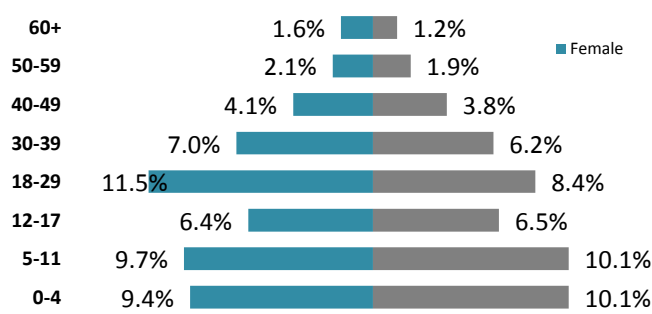

UNHCR Registered

An additional **18,237** Syrians have been in contact with UNHCR to be registered.

Demographic Breakdown

Distribution of Syrians in Lebanon

Place of origin

Governorate	Persons	House holds	% Total
Beirut	539	237	1.1%
Mount Lebanon	764	321	1.56%
North	27,322	5,886	55.84%
Bekaa	20,230	4,389	41.35%
South	70	26	0.14%
Total Lebanon	48,925	10,859	100.0%