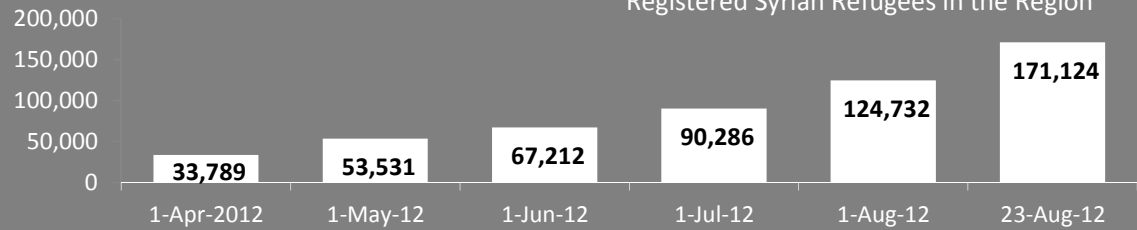

# Syrian Refugees 23 August 2012

Total: 202,067

Registered: 171,124

Awaiting registration: 30,943

Prepared by the UNHCR Regional Data Analysis Group

Registered Syrian Refugees in the Region

Age Group	Male (%)	Female (%)
0-4	10%	9%
5-11	10%	10%
12-17	7%	6%
18-59	22%	23%
60+	1%	1%

Cumulative Registration by Country of Asylum