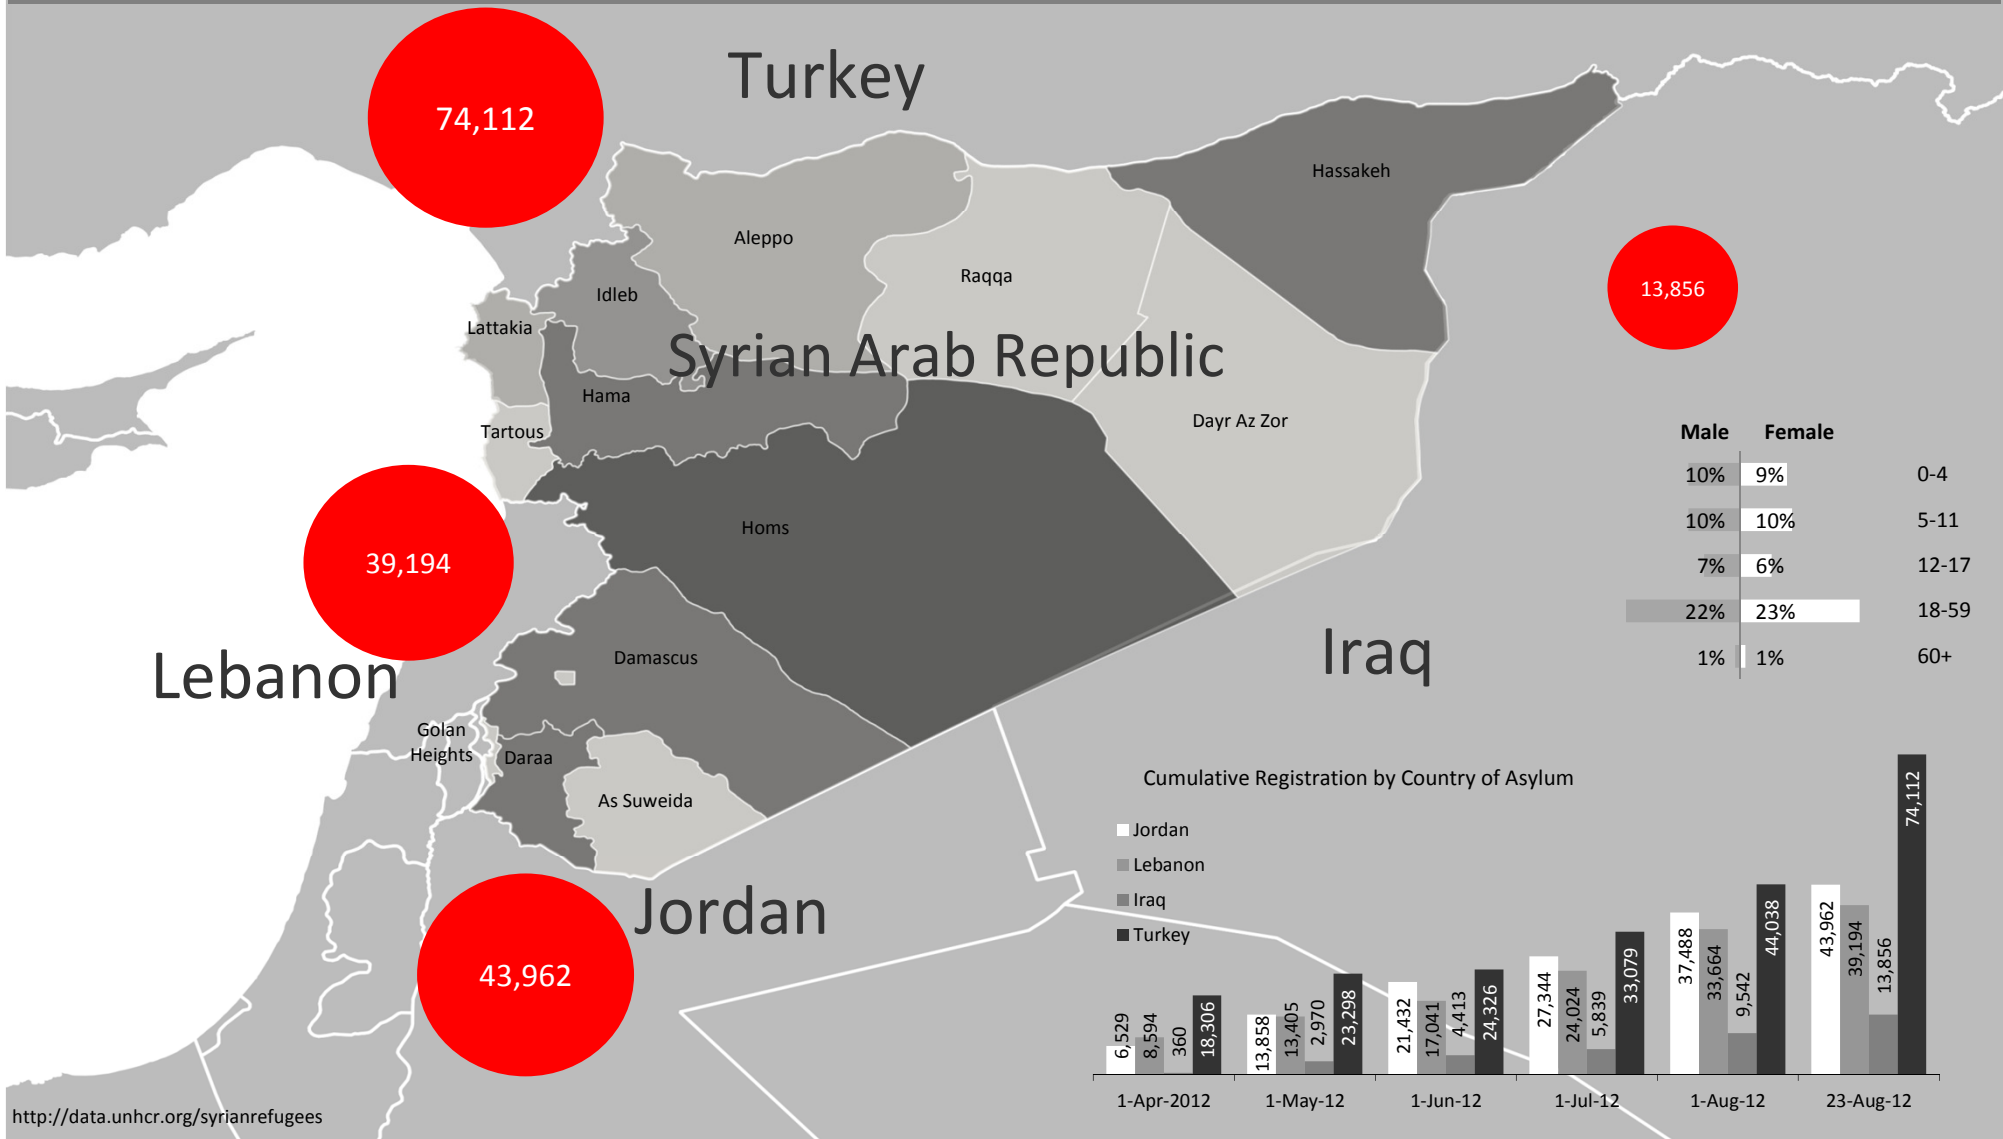

# Syrian Refugees 23 August 2012

Total: 202,067

Registered: 171,124

Awaiting registration: 30,943

Prepared by the UNHCR Regional Data Analysis Group

Registered Syrian Refugees in the Region

Age Group	Male (%)	Female (%)
0-4	10%	9%
5-11	10%	10%
12-17	7%	6%
18-59	22%	23%
60+	1%	1%

Cumulative Registration by Country of Asylum