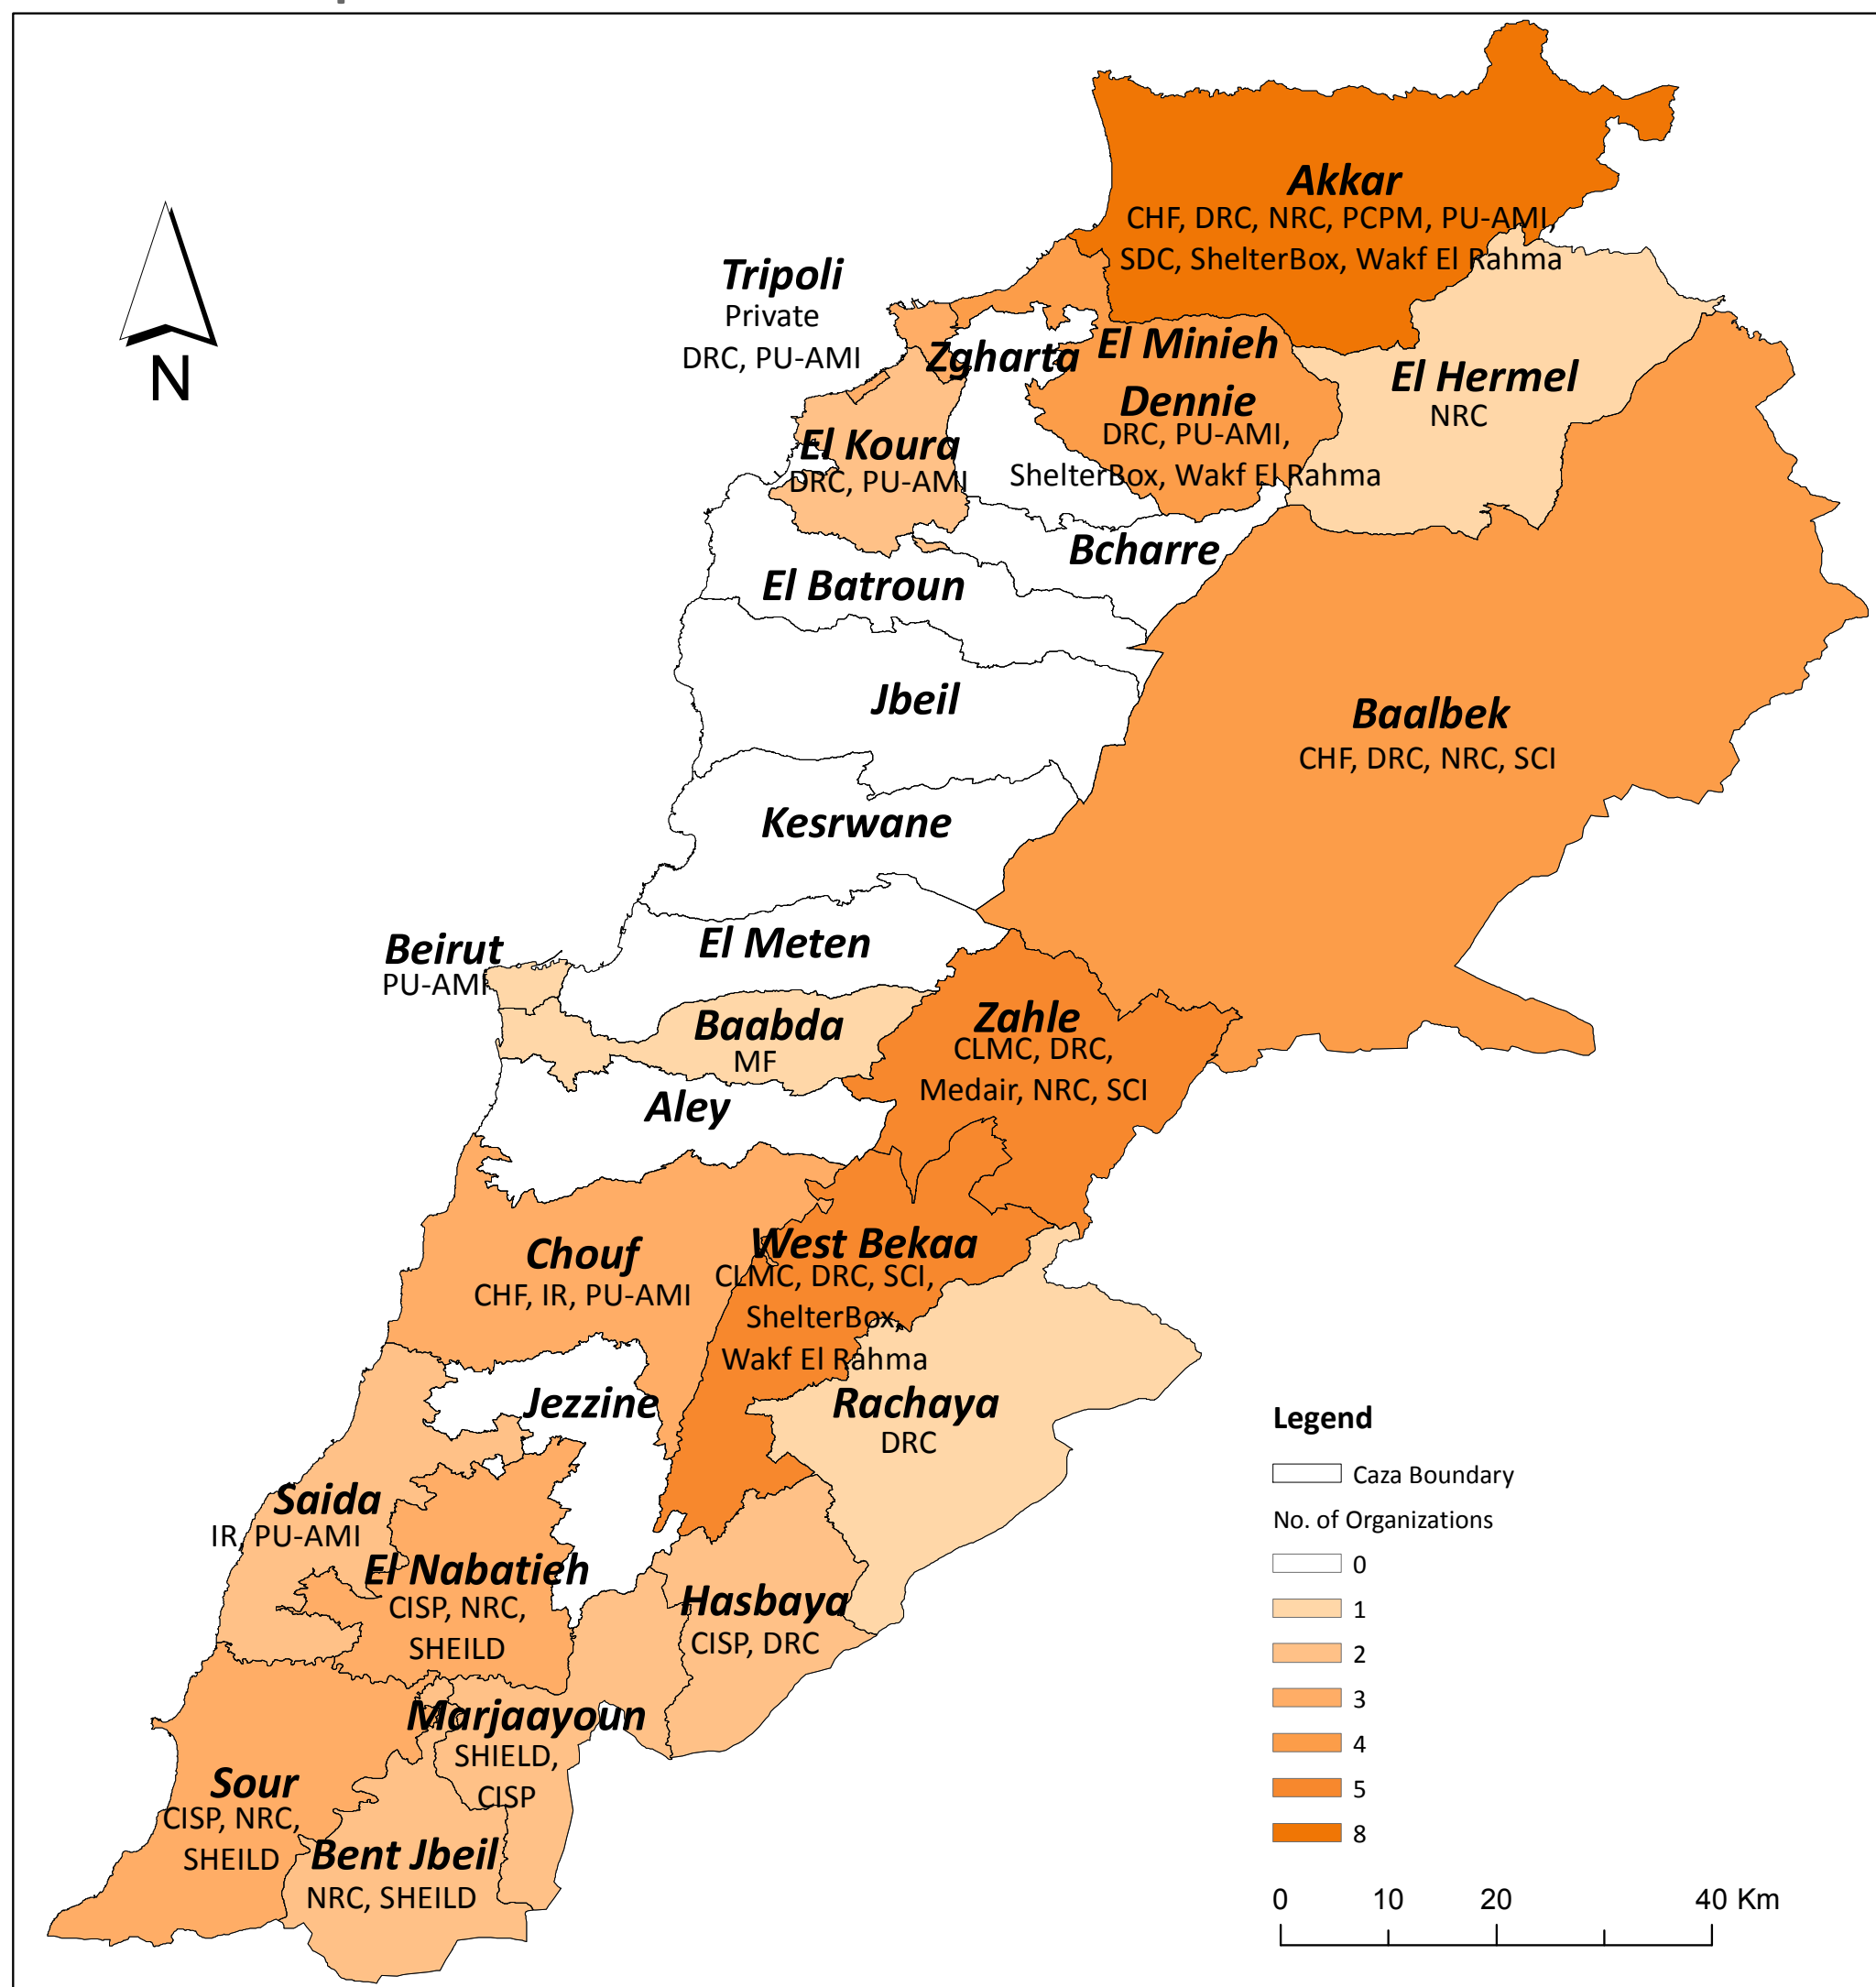

SYRIA REFUGEE RESPONSE

Shelter Sector Partners Mapping

Number of Organizations intervening at the caza level

As of 29 April 2013

Shelter Sector Working Group - UNHCR Marcel Van Maastrigt
maastrig@unhcr.org;

Alain Robyns robyns@unhcr.org.

Population figures by UNHCR. Salam Shahine, shahin@unhcr.org.

Mapping by UNHCR. For more information and updates,
contact: Rodolphe GHossoub, ghossoub@unhcr.org

The boundaries, names, and designations used on this map do not imply official endorsement of the United Nations or UNHCR. All data used were the best available at the time of map production.

Data Source: CHF, CLMC, CISP, DRC, IR, Medair, MF, NRC, PCPM, PU-AMI, SCI, SDC, SHEILD, ShelterBox, Wakf El Rahma

Data by UNHCR as of 29 April 2013.