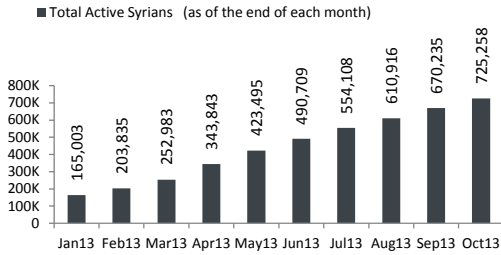

Registered (Nov 15 - Nov 21) ↑

Beirut & Mt Leb	4,411
North	2,307
Bekaa	4,737
South	1,076
Total	12,531

823,791	Total
746,956	Registered
76,835	Awaiting

	Total waiting	Average waiting period
Beirut & Mt Leb	41,569	43
North	13,813	21
Bekaa	20,012	20
South	1,441	5
Total	76,835	32

UNHCR Registered

Place of Origin ↑

Homs	188,867	25.3%
Aleppo	130,632	17.5%
Idleb	110,549	14.8%
Rural Damascus	90,692	12.1%
Hama	54,221	7.3%
Dar'a	48,964	6.6%
Damascus	36,981	5.0%
Ar-raqqa	25,480	3.4%
Al-hasakeh	16,709	2.2%
Deir-ez-zor	12,253	1.6%
Lattakia	2,927	0.4%
Quneitra	2,370	0.3%
Tartous	2,195	0.3%
As-sweida	268	0.0%
Others, n/a	23,848	3.2%