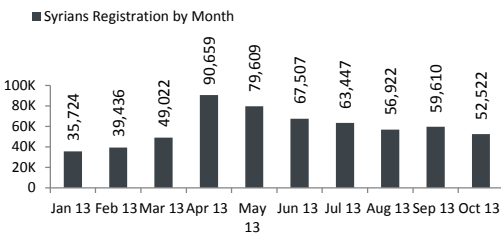

Registered (Nov 15 - Nov 21) ↑

Beirut & Mt Leb	4,411
North	2,307
Bekaa	4,737
South	1,076
Total	12,531

823,791	Total
746,956	Registered
76,835	Awaiting

	Total waiting	Average waiting period
Beirut & Mt Leb	41,569	43
North	13,813	21
Bekaa	20,012	20
South	1,441	5
Total	76,835	32

UNHCR Registered

Place of Origin ↑

Homs	188,867	25.3%
Aleppo	130,632	17.5%
Idleb	110,549	14.8%
Rural Damascus	90,692	12.1%
Hama	54,221	7.3%
Dar'a	48,964	6.6%
Damascus	36,981	5.0%
Ar-raqqa	25,480	3.4%
Al-hasakeh	16,709	2.2%
Deir-ez-zor	12,253	1.6%
Lattakia	2,927	0.4%
Quneitra	2,370	0.3%
Tartous	2,195	0.3%
As-sweida	268	0.0%
Others, n/a	23,848	3.2%