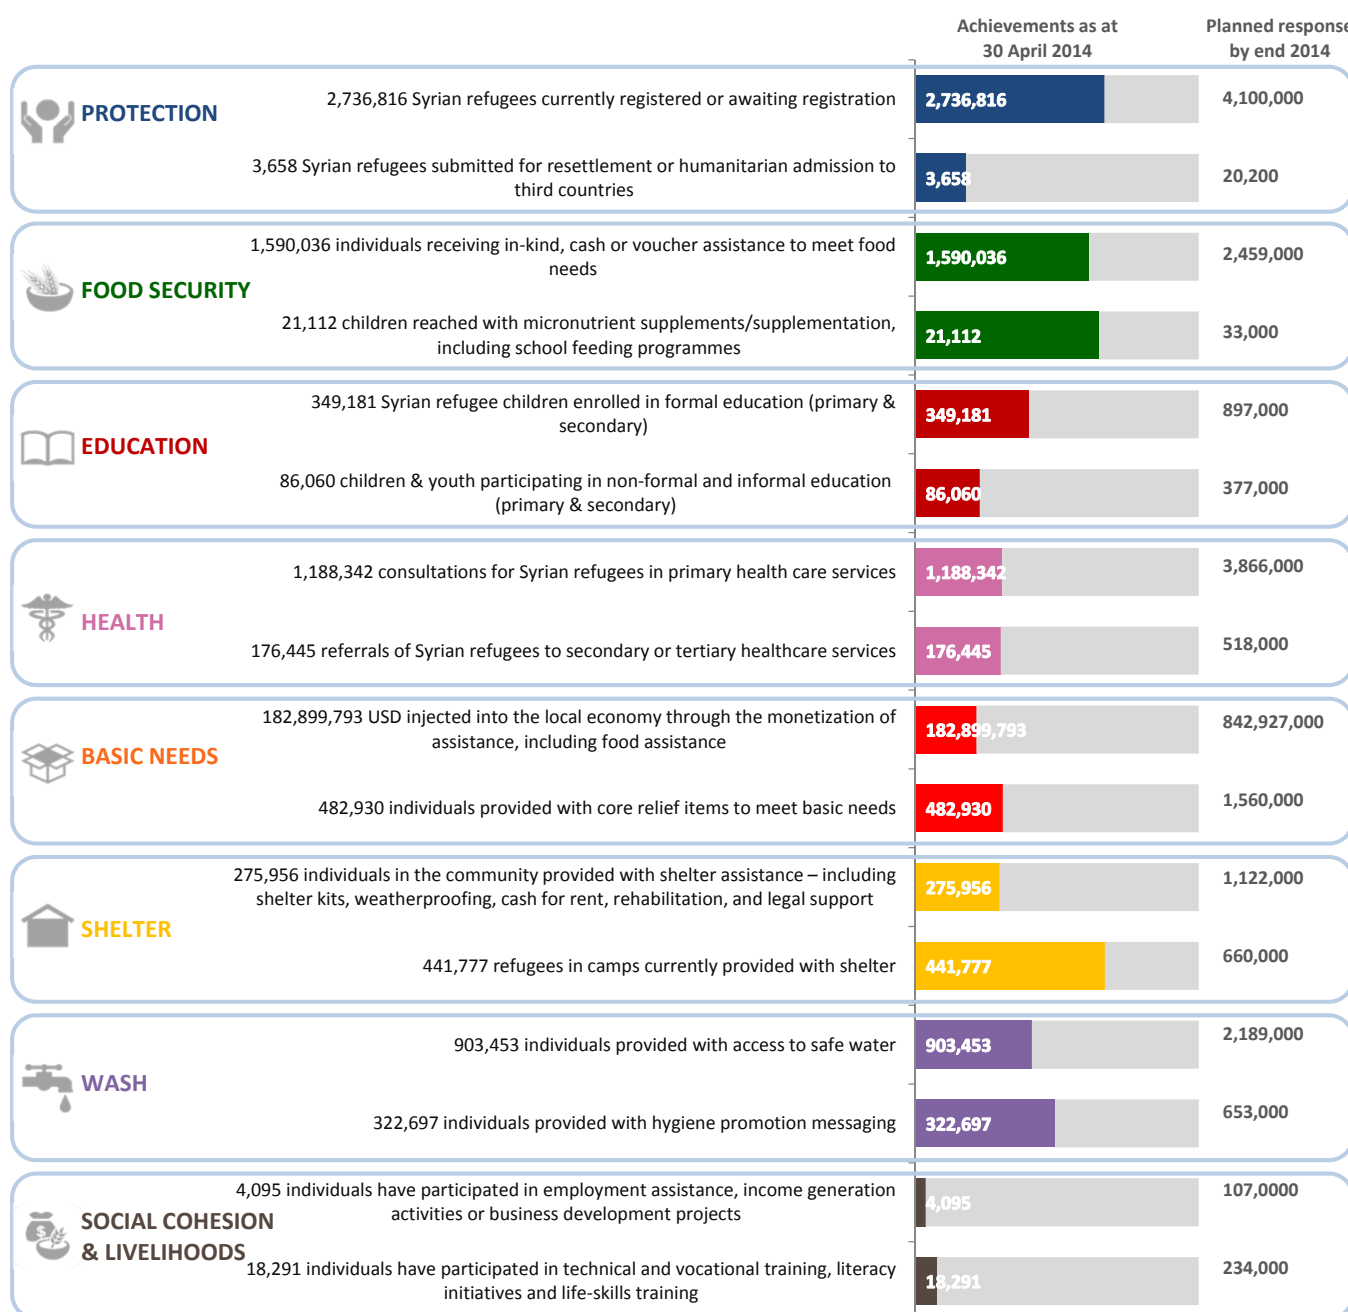

SYRIA REGIONAL RESPONSE

RRP6 ACHIEVEMENTS

Achievements as at 30 April 2014. Planned response based on full funding of RRP6 for an expected population of 4.1 million Syrian refugees in the region by end-2014. There are currently 2.7 million refugees in the region and the overall RRP6 appeal is 27% funded.

0% 50% 100%